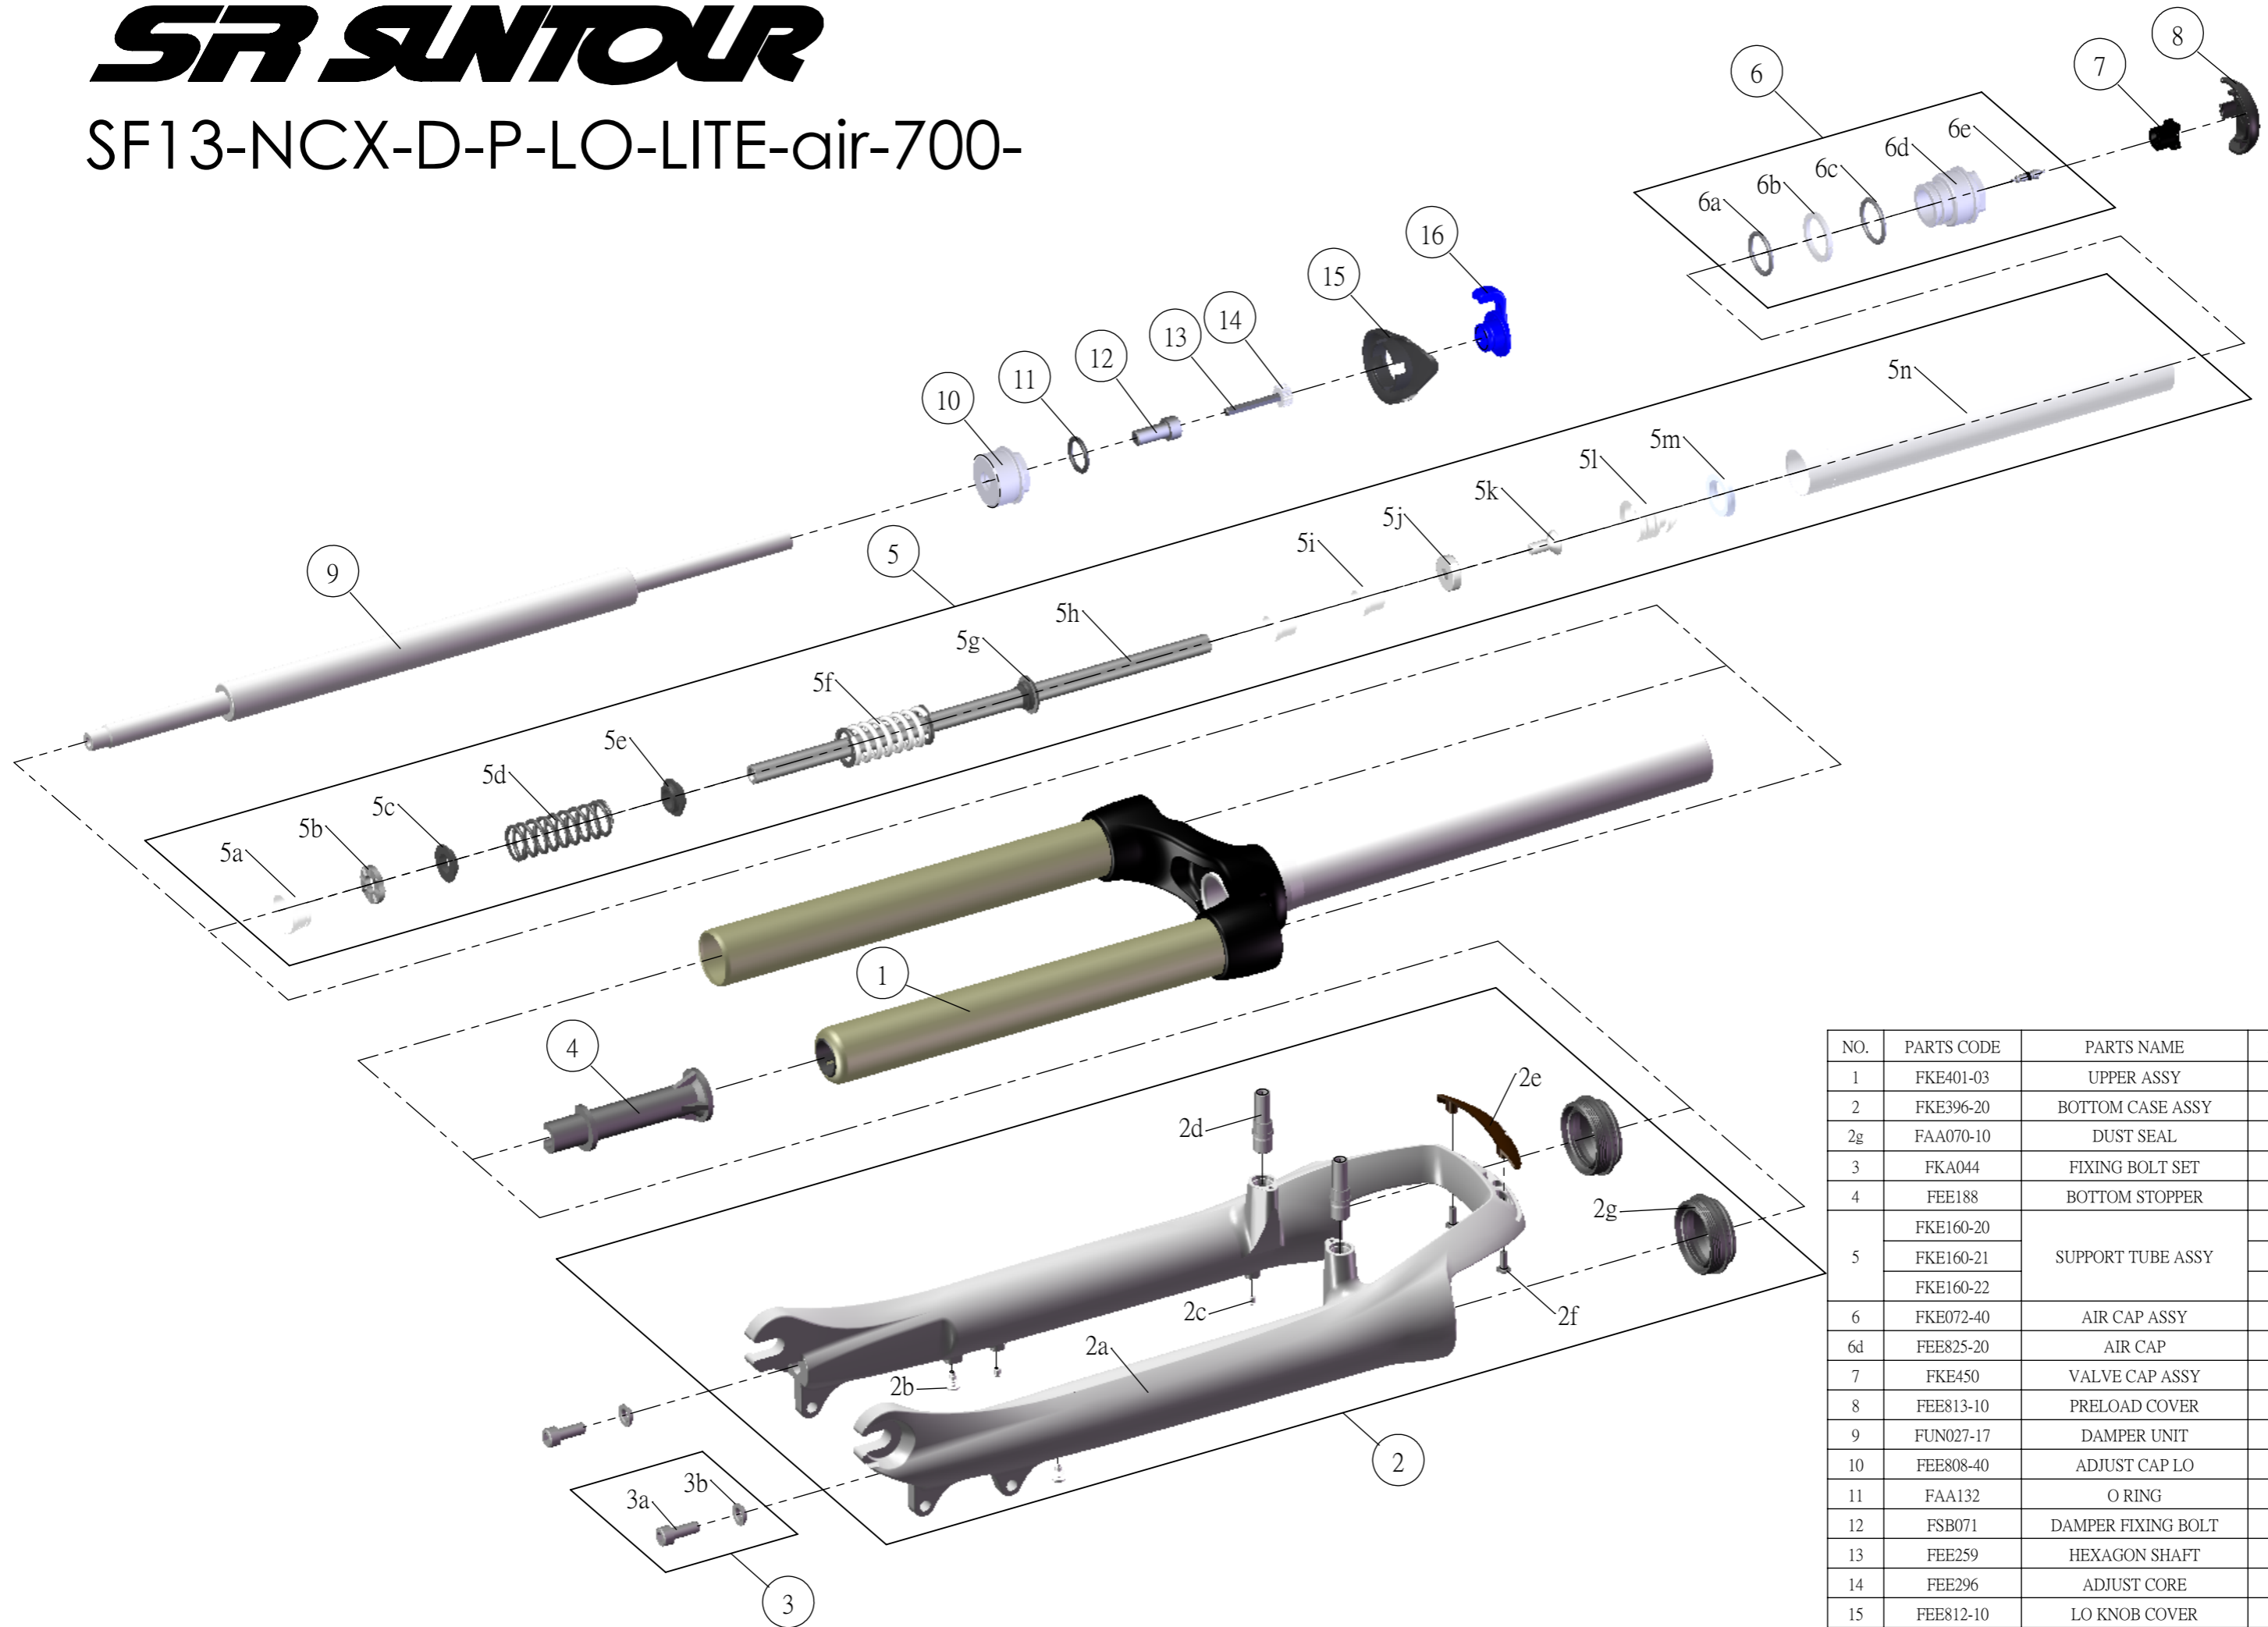

SUNTOUR

SF13-NCX-D-P-LO-LITE-air-700-

NO.	PARTS CODE	PARTS NAME	50	63	75	QT
1	FKE401-03	UPPER ASSY	*	*	*	1
2	FKE396-20	BOTTOM CASE ASSY	*	*	*	1
2g	FAA070-10	DUST SEAL	*	*	*	2
3	FKA044	FIXING BOLT SET	*	*	*	1
4	FEE188	BOTTOM STOPPER	*	*	*	1
5	FKE160-20	SUPPORT TUBE ASSY			*	1
	FKE160-21			*	1	
	FKE160-22		*		1	
6	FKE072-40	AIR CAP ASSY	*	*	*	1
6d	FEE825-20	AIR CAP	*	*	*	1
7	FKE450	VALVE CAP ASSY	*	*	*	1
8	FEE813-10	PRELOAD COVER	*	*	*	1
9	FUN027-17	DAMPER UNIT	*	*	*	1
10	FEE808-40	ADJUST CAP LO	*	*	*	1
11	FAA132	O RING	*	*	*	1
12	FSB071	DAMPER FIXING BOLT	*	*	*	1
13	FEE259	HEXAGON SHAFT	*	*	*	1
14	FEE296	ADJUST CORE	*	*	*	1
15	FEE812-10	LO KNOB COVER	*	*	*	1
16	FEE809-10	ADJUST KNOB	*	*	*	1