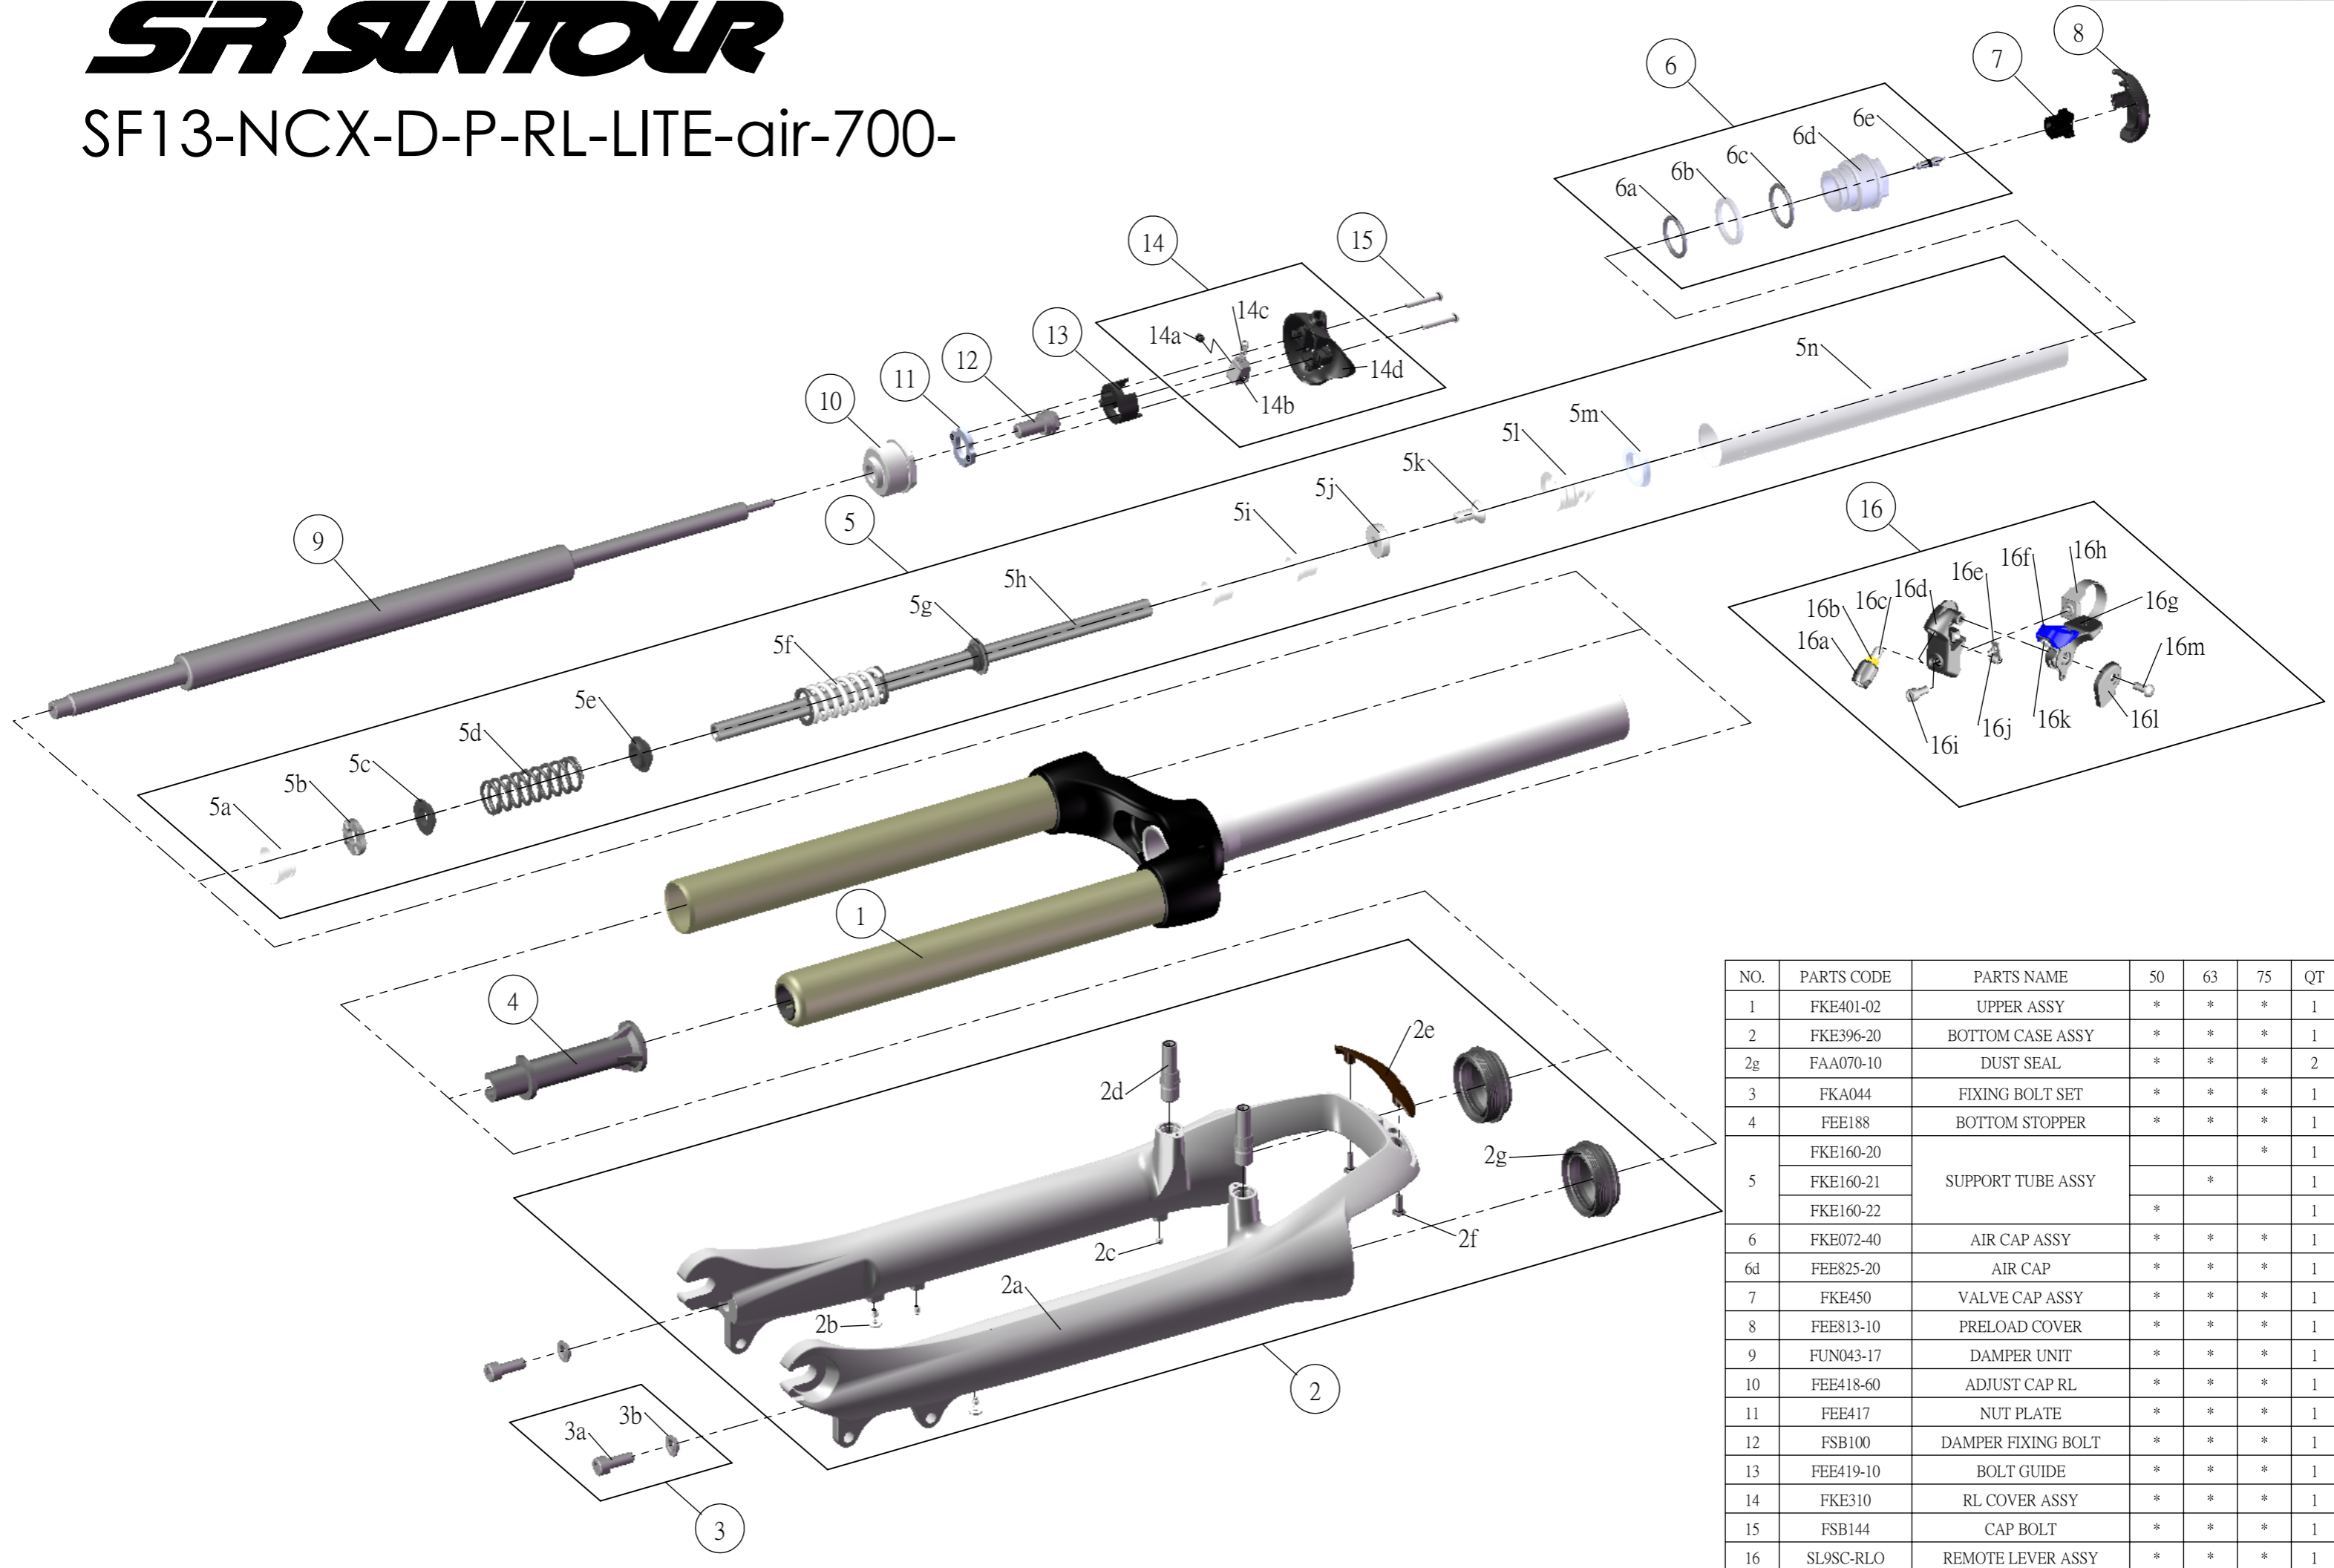

# SR SUNTOUR

## SF13-NCX-D-P-RL-LITE-air-700-

NO.	PARTS CODE	PARTS NAME	50	63	75	QT
1	FKE401-02	UPPER ASSY	*	*	*	1
2	FKE396-20	BOTTOM CASE ASSY	*	*	*	1
2g	FAA070-10	DUST SEAL	*	*	*	2
3	FKA044	FIXING BOLT SET	*	*	*	1
4	FEE188	BOTTOM STOPPER	*	*	*	1
5	FKE160-20	SUPPORT TUBE ASSY			*	1
	FKE160-21			*	1	
	FKE160-22		*		1	
6	FKE072-40	AIR CAP ASSY	*	*	*	1
6d	FEE825-20	AIR CAP	*	*	*	1
7	FKE450	VALVE CAP ASSY	*	*	*	1
8	FEE813-10	PRELOAD COVER	*	*	*	1
9	FUN043-17	DAMPER UNIT	*	*	*	1
10	FEE418-60	ADJUST CAP RL	*	*	*	1
11	FEE417	NUT PLATE	*	*	*	1
12	FSB100	DAMPER FIXING BOLT	*	*	*	1
13	FEE419-10	BOLT GUIDE	*	*	*	1
14	FKE310	RL COVER ASSY	*	*	*	1
15	FSB144	CAP BOLT	*	*	*	1
16	SL9SC-RLO	REMOTE LEVER ASSY	*	*	*	1