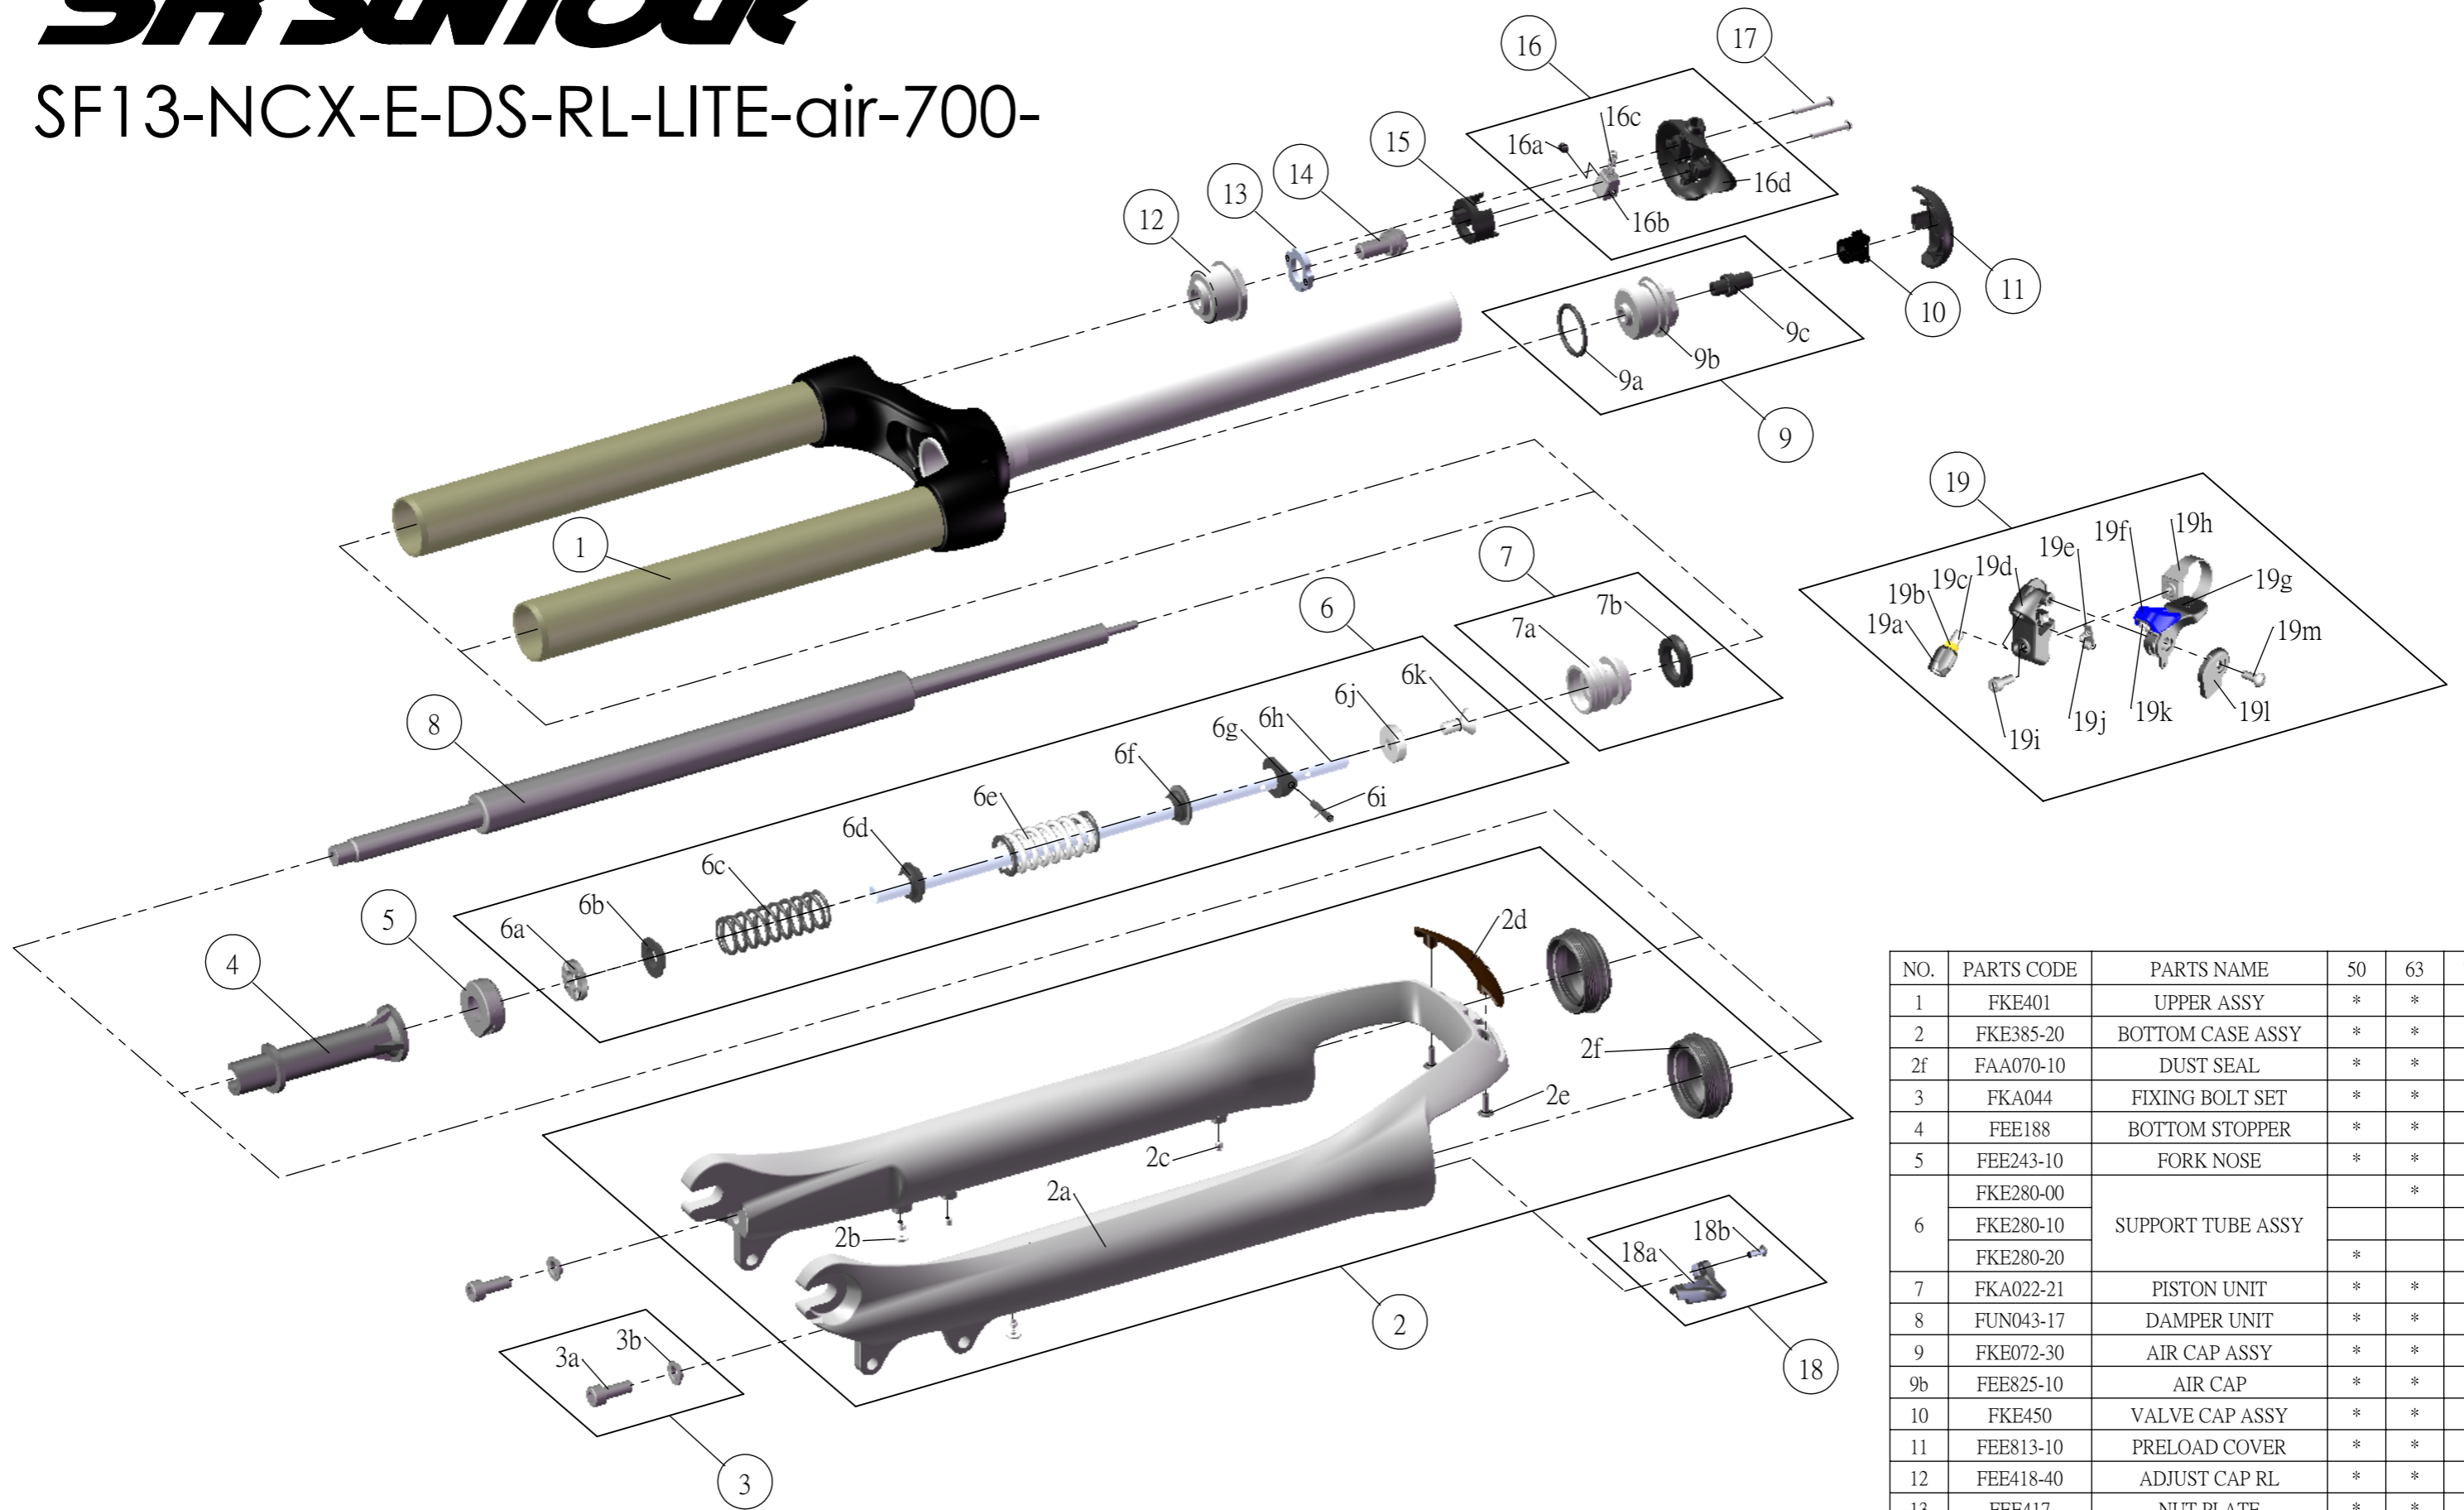

SUNTOUR

SF13-NCX-E-DS-RL-LITE-air-700-

NO.	PARTS CODE	PARTS NAME	50	63	75	QT
1	FKE401	UPPER ASSY	*	*	*	1
2	FKE385-20	BOTTOM CASE ASSY	*	*	*	1
2f	FAA070-10	DUST SEAL	*	*	*	2
3	FKA044	FIXING BOLT SET	*	*	*	1
4	FEE188	BOTTOM STOPPER	*	*	*	1
5	FEE243-10	FORK NOSE	*	*	*	1
6	FKE280-00	SUPPORT TUBE ASSY		*		1
	FKE280-10				*	1
	FKE280-20		*			1
7	FKA022-21	PISTON UNIT	*	*	*	1
8	FUN043-17	DAMPER UNIT	*	*	*	1
9	FKE072-30	AIR CAP ASSY	*	*	*	1
9b	FEE825-10	AIR CAP	*	*	*	1
10	FKE450	VALVE CAP ASSY	*	*	*	1
11	FEE813-10	PRELOAD COVER	*	*	*	1
12	FEE418-40	ADJUST CAP RL	*	*	*	1
13	FEE417	NUT PLATE	*	*	*	1
14	FSB100	DAMPER FIXING BOLT	*	*	*	1
15	FEE419-10	BOLT GUIDE	*	*	*	1
16	FKE310	RL COVER ASSY	*	*	*	1
17	FSB144	CAP BOLT	*	*	*	1
18	FKA064	CABLE GUIDE SET	*	*	*	1
19	SL9SC-RLO	REMOTE LEVER ASSY	*	*	*	1