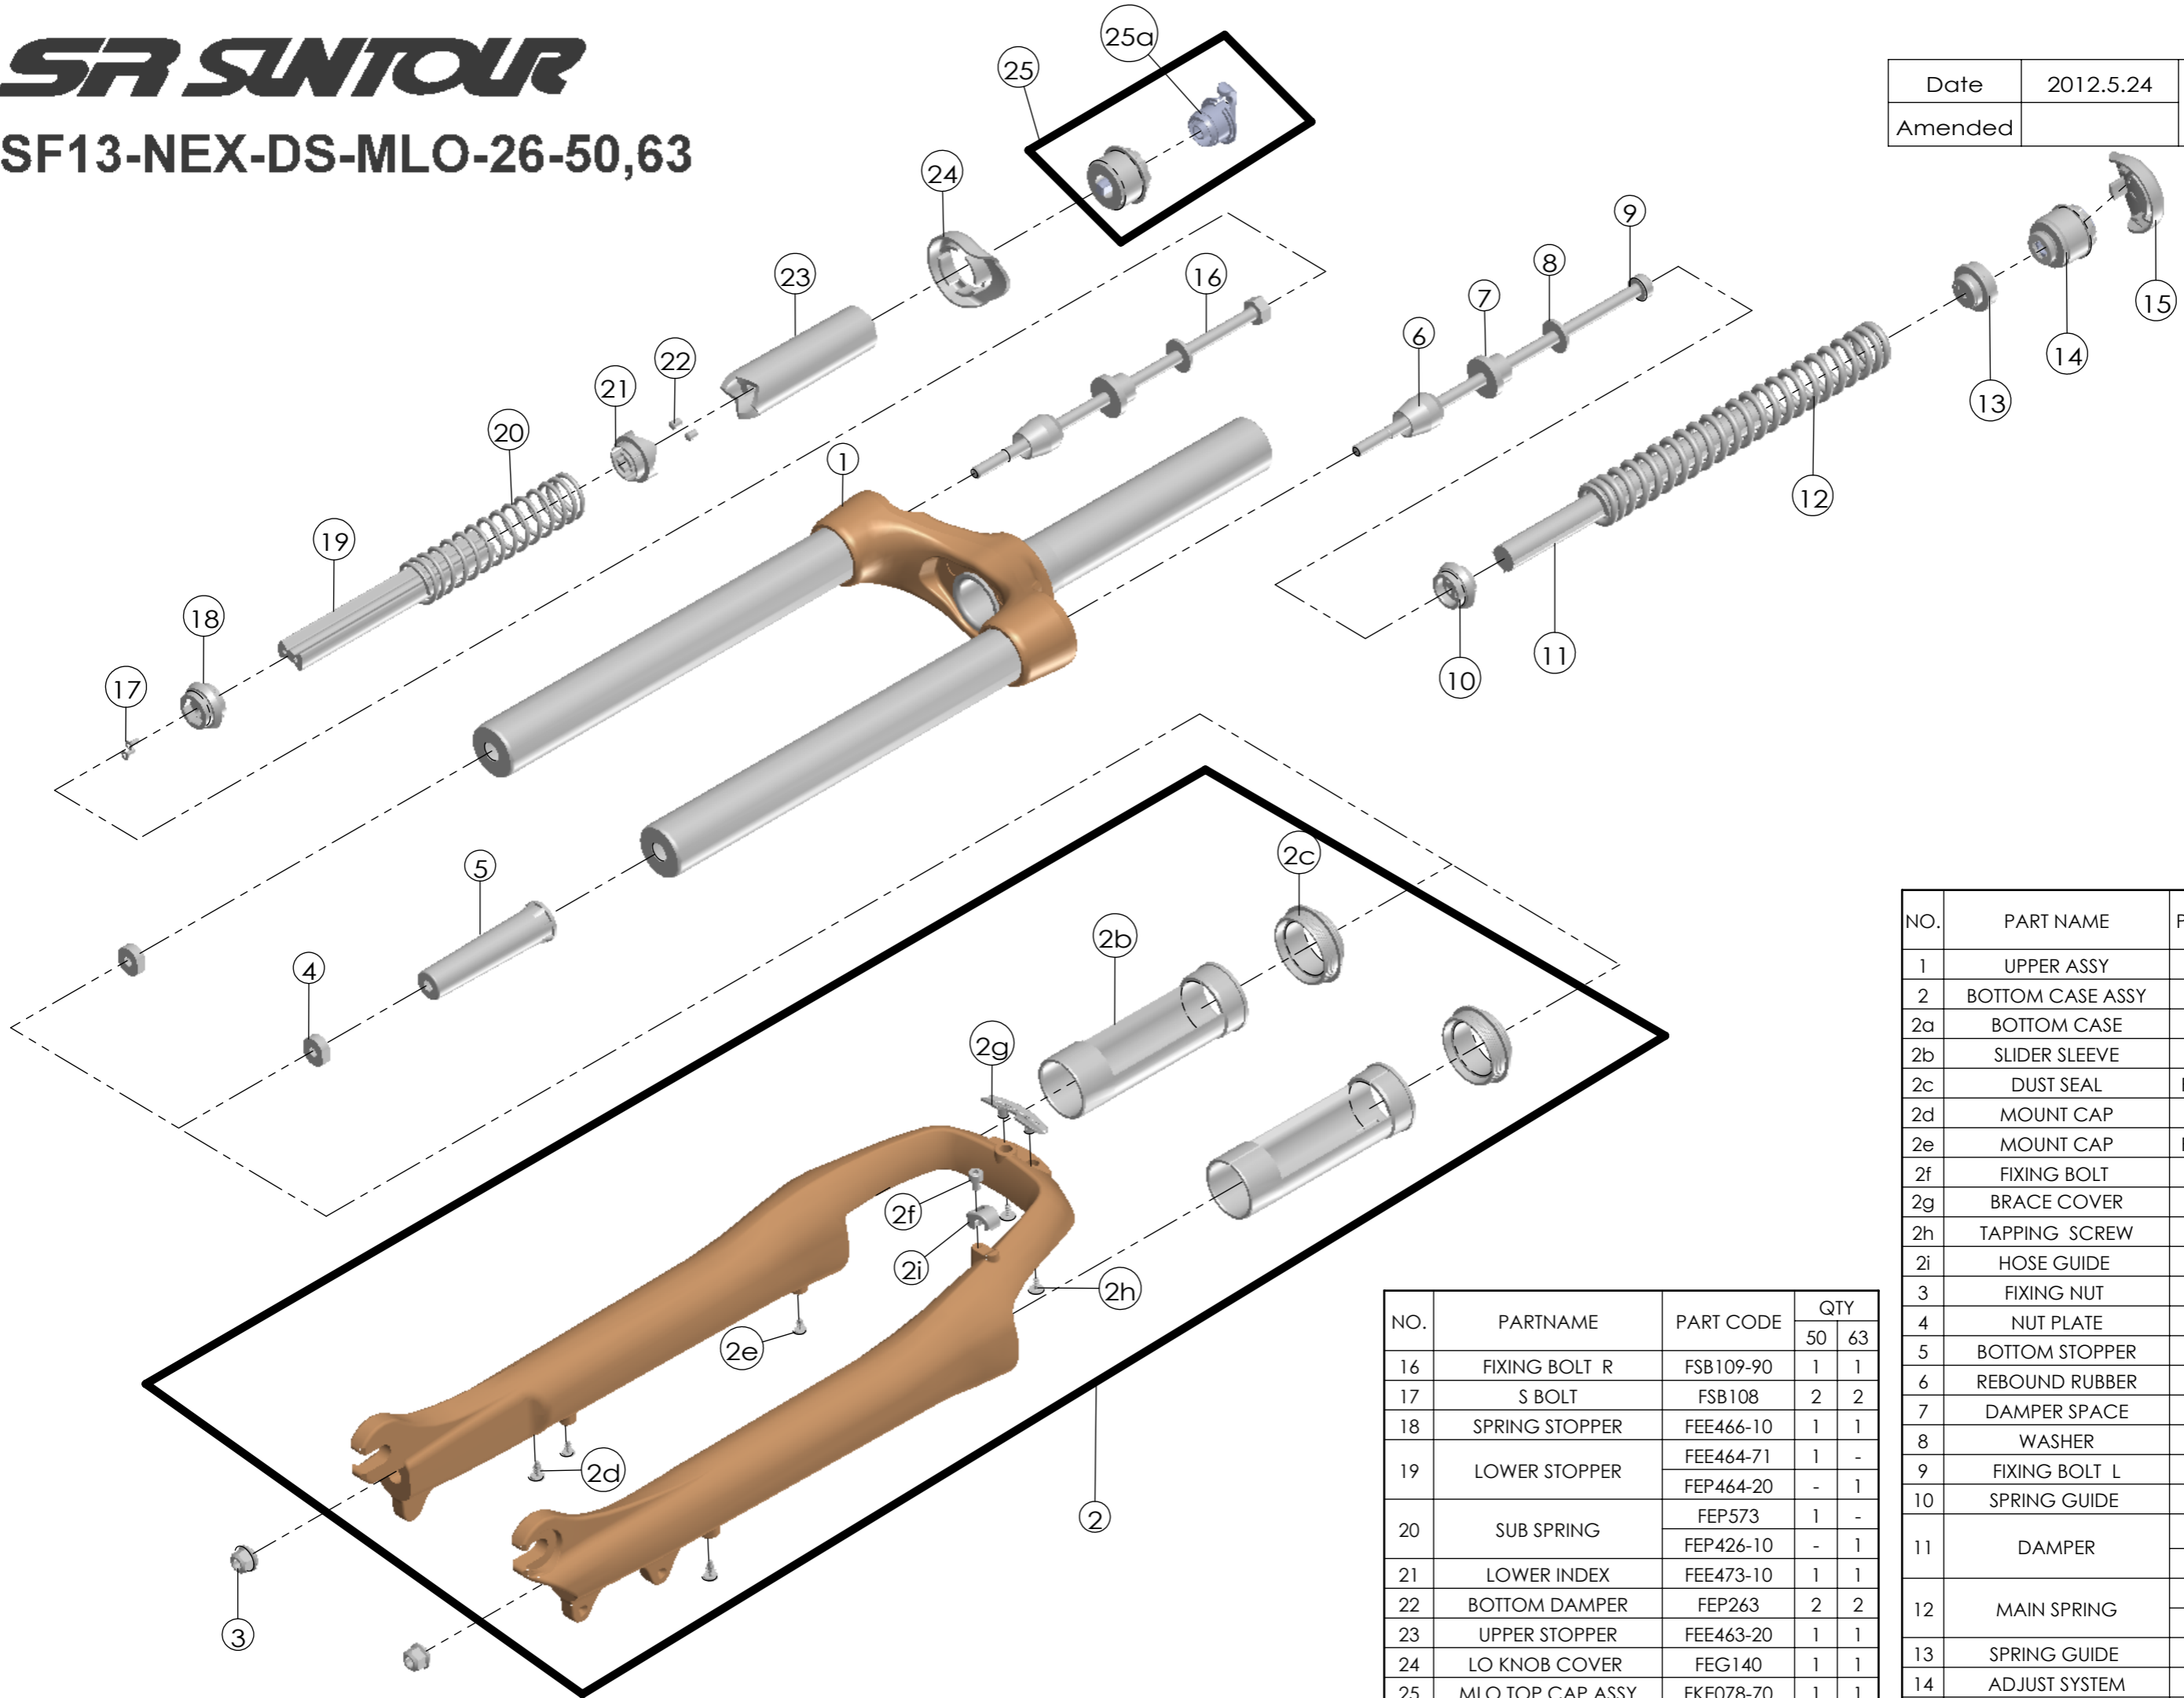

SUNTOUR

SF13-NEX-DS-MLO-26-50,63

Date	2012.5.24	Version	1
Amended			

NO.	PART NAME	PART CODE	QTY.	
			50	63
1	UPPER ASSY	FKZ021-01	1	1
2	BOTTOM CASE ASSY	FKE417	1	1
2a	BOTTOM CASE	FPB324	1	1
2b	SLIDER SLEEVE	FEE942	2	2
2c	DUST SEAL	FAA125-40	2	2
2d	MOUNT CAP	FAA199	2	2
2e	MOUNT CAP	FAA199-10	2	2
2f	FIXING BOLT	FSB153	1	1
2g	BRACE COVER	FEE716	1	1
2h	TAPPING SCREW	FSB114-20	2	2
2i	HOSE GUIDE	FEE797	1	1
3	FIXING NUT	FSN023	2	2
4	NUT PLATE	FSN025	1	1
5	BOTTOM STOPPER	FEE451	1	1
6	REBOUND RUBBER	FEP086-10	2	2
7	DAMPER SPACE	FEE452	2	-
8	WASHER	FSW003	2	2
9	FIXING BOLT L	FSB067-90	1	1
10	SPRING GUIDE	FEE468-10	1	1
11	DAMPER	FEP262-95	1	-
		FEP262-50	-	1
12	MAIN SPRING	FEP442	1	-
		FEP425	-	1
13	SPRING GUIDE	FEE467-10	1	1
14	ADJUST SYSTEM	FKE213-00	1	1
15	PRELOAD COVER	FEG139	1	1

NO.	PARTNAME	PART CODE	QTY	
			50	63
16	FIXING BOLT R	FSB109-90	1	1
17	S BOLT	FSB108	2	2
18	SPRING STOPPER	FEE466-10	1	1
19	LOWER STOPPER	FEE464-71	1	-
		FEP464-20	-	1
20	SUB SPRING	FEP573	1	-
		FEP426-10	-	1
21	LOWER INDEX	FEE473-10	1	1
22	BOTTOM DAMPER	FEP263	2	2
23	UPPER STOPPER	FEE463-20	1	1
24	LO KNOB COVER	FEG140	1	1
25	MLO TOP CAP ASSY	FKE078-70	1	1
25a	MLO KNOB	FEG141	1	1