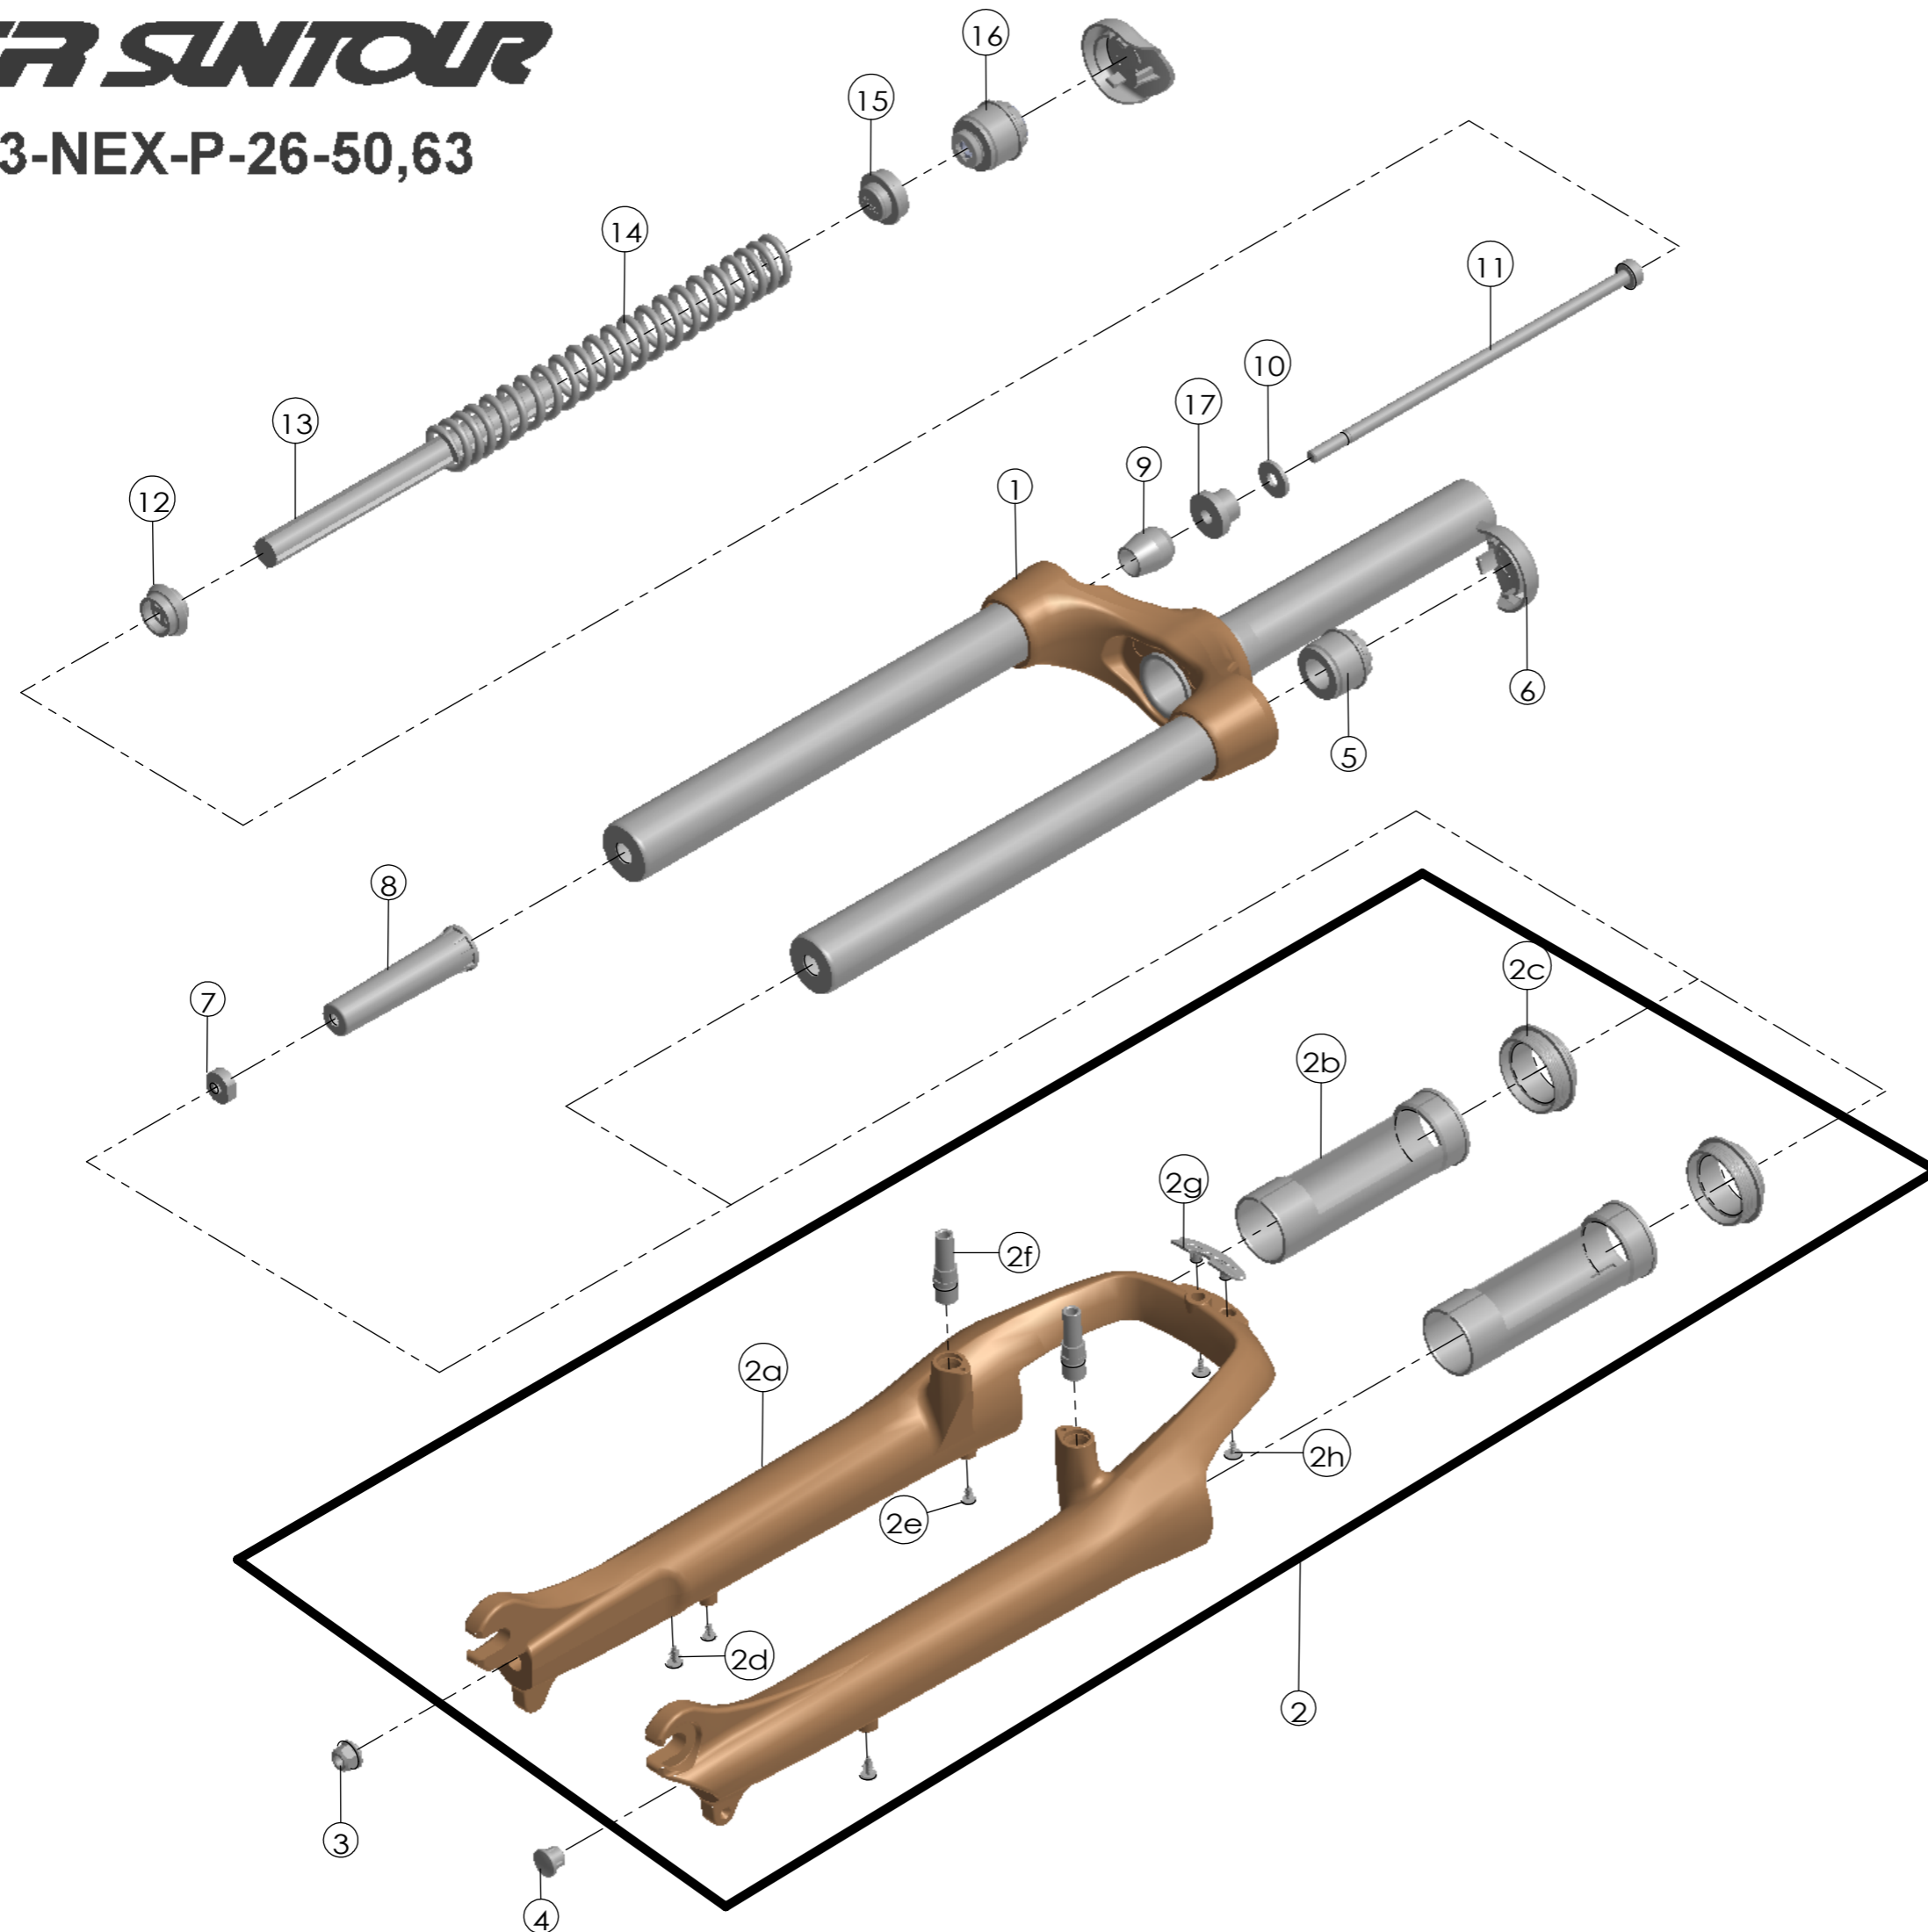

# SUNTOUR

## SF13-NEX-P-26-50,63

Date	2012.5.24	Version	1
Amended			

NO.	PART NAME	PART CODE	QTY.	
			63	50
1	UPPER ASSY	FKZ021-01	1	1
2	BOTTOM CASE ASSY	FKE416	1	1
2a	BOTTOM CASE	FPB323	1	1
2b	SLIDER SLEEVE	FEE942	2	2
2c	DUST SEAL	FAA125-40	2	2
2d	MOUNT CAP	FAA199	2	2
2e	MOUNT CAP	FAA199-10	2	2
2f	CANTI BOSS	FSB241-16	2	2
2g	BRACE COVER	FEE716	1	1
2h	TAPPING SCREW	FSB114-20	2	2
3	FIXING NUT	FSN023	1	1
4	BOTTOM CAP	FEE795	1	1
5	FIXING CAP	FEE810-40	1	1
6	PRELOAD COVER	FEG139	2	2
7	NUT PLATE	FSN025	1	1
8	BOTTOM STOPPER	FEE451	1	1
9	REBOUND RUBBER	FEP086-10	1	1
10	WASHER	FSW003	1	1
11	FIXING BOLT	FSB067-90	1	1
12	SPRING GUIDE	FEE468-10	1	1
13	DAMPER	FEP262-50	1	-
		FEP262-95	-	1
14	MAIN SPRING	FEP417	1	-
		FEP440	-	1
15	SPRING GUIDE	FEE467-10	1	1
16	ADJUST SYSTEM	FKE213-00	1	1
17	DAMPER SPACE	FEE452	-	1