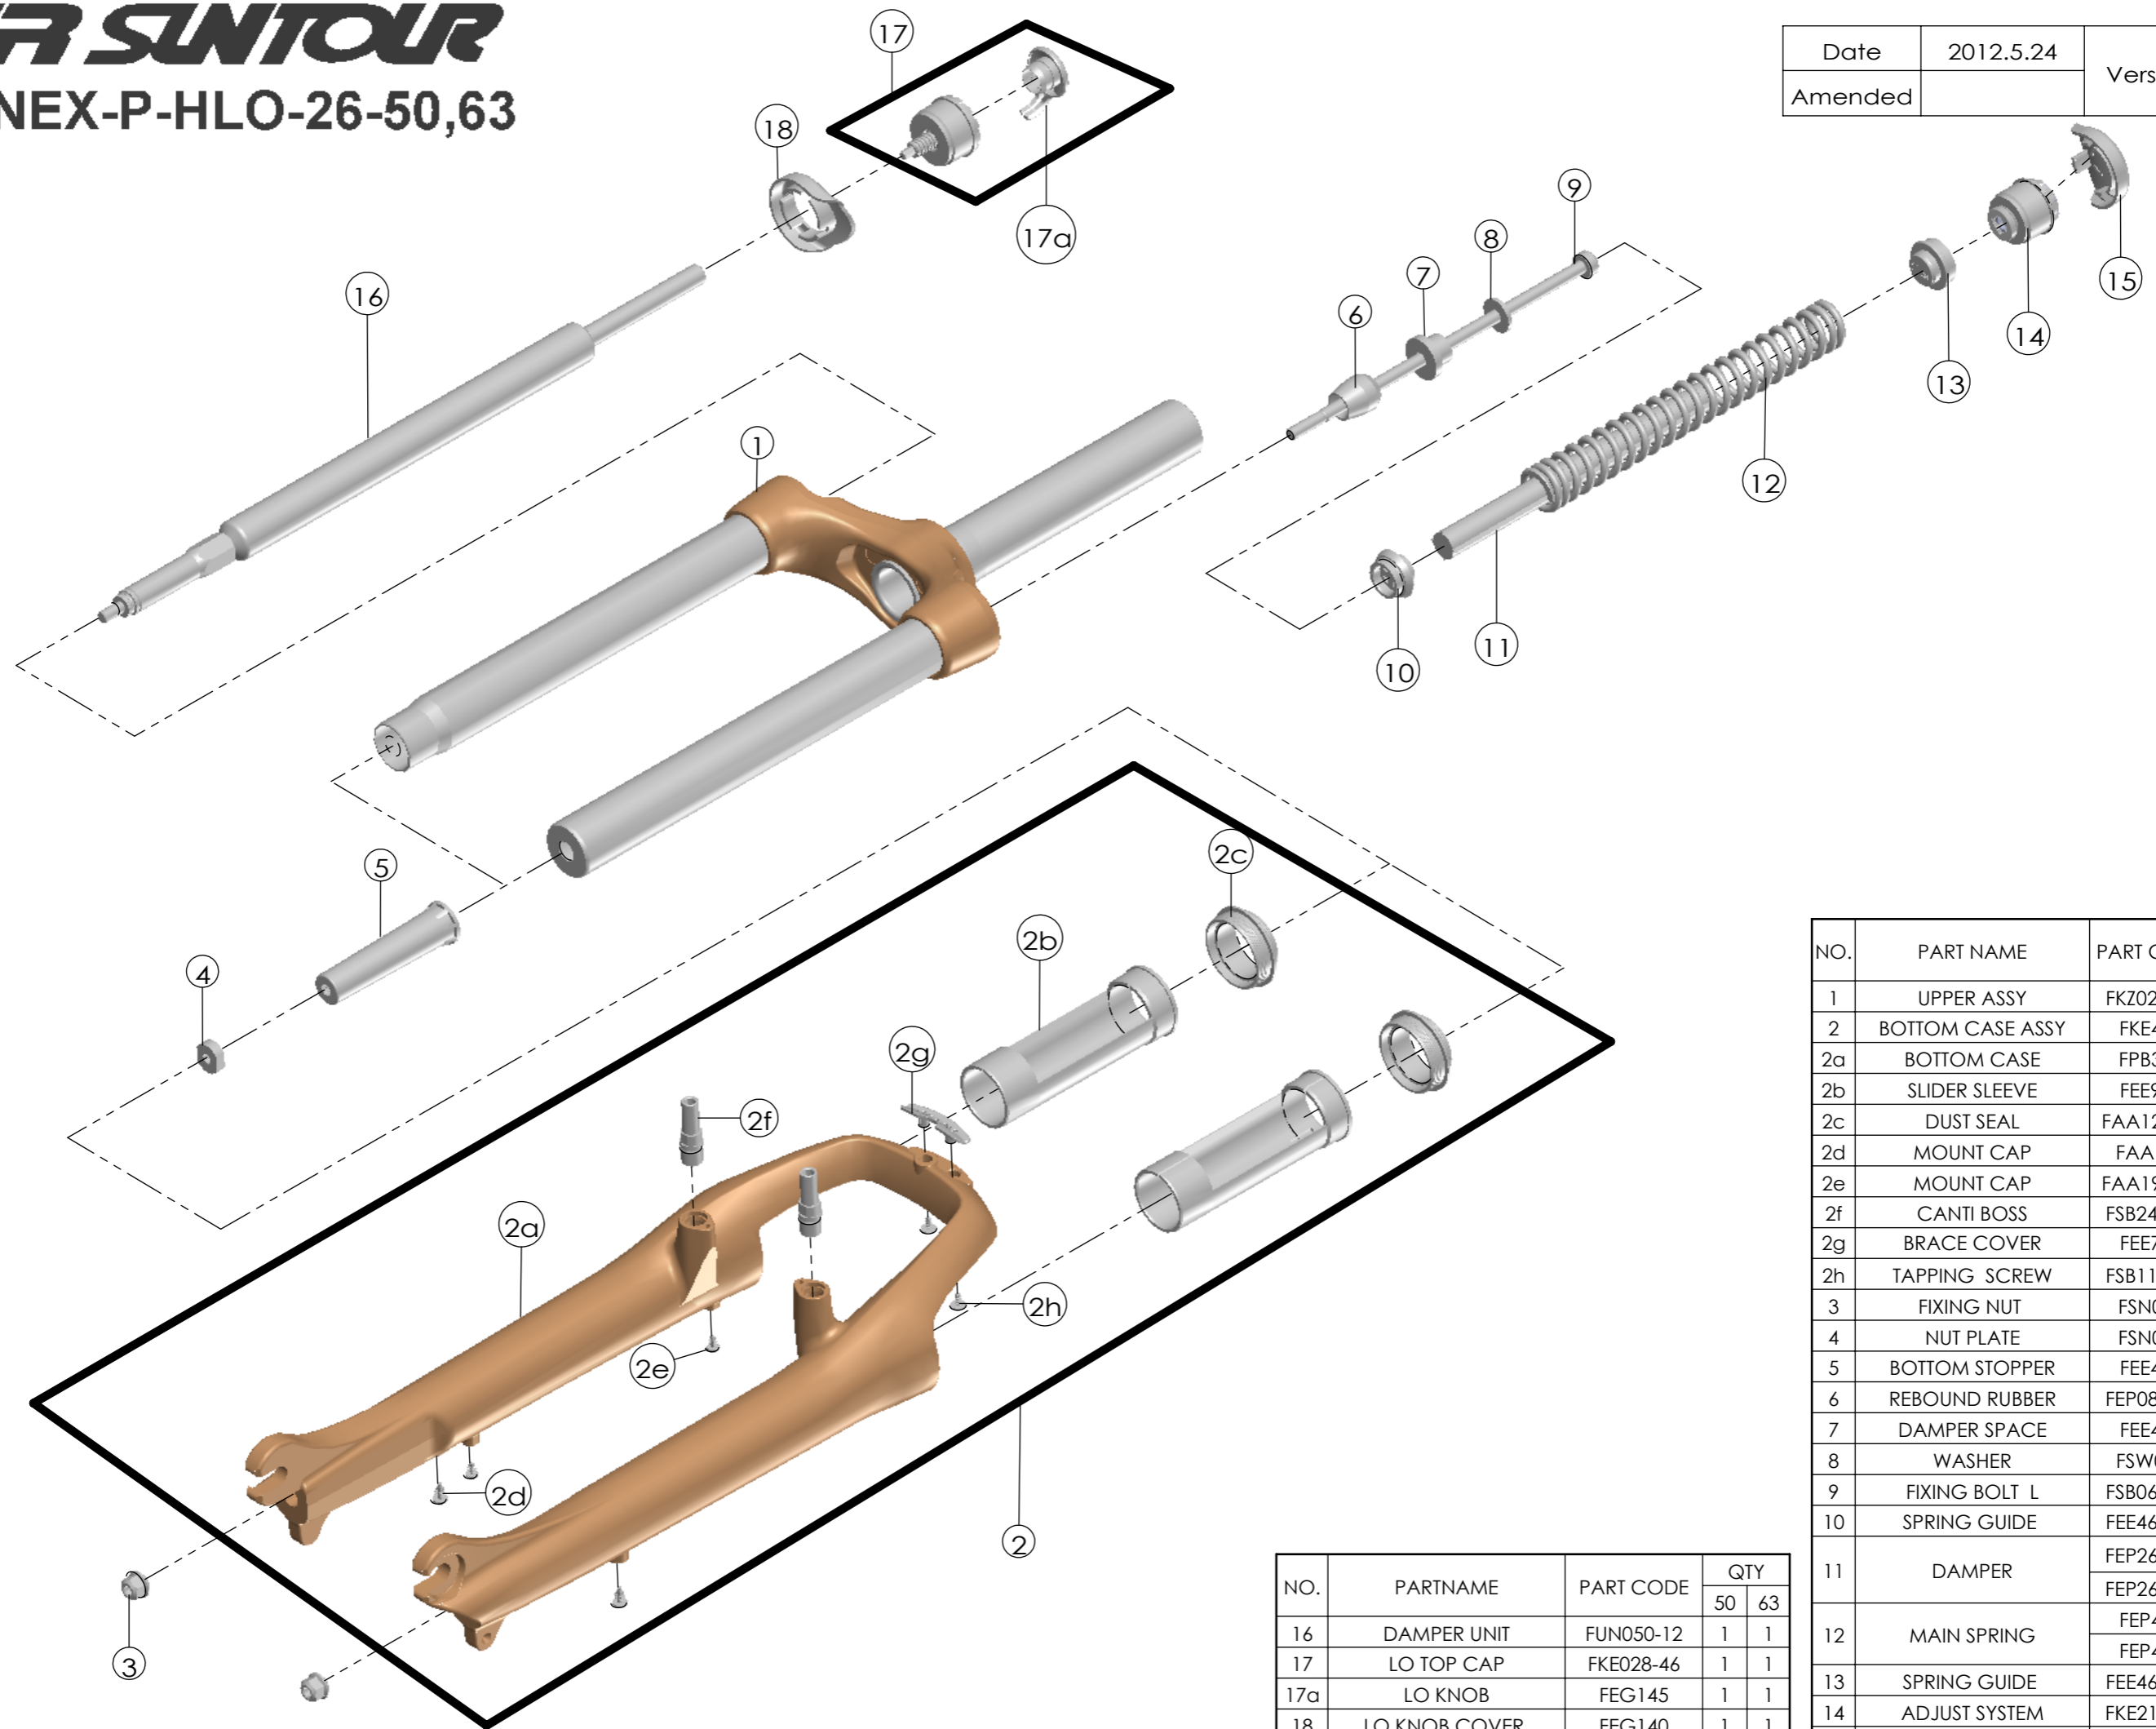

SUNTOUR

SF13-NEX-P-HLO-26-50,63

Date	2012.5.24	Version	1
Amended			

NO.	PART NAME	PART CODE	QTY.	
			50	63
1	UPPER ASSY	FKZ021-02	1	1
2	BOTTOM CASE ASSY	FKE416	1	1
2a	BOTTOM CASE	FPB323	1	1
2b	SLIDER SLEEVE	FEE942	2	2
2c	DUST SEAL	FAA125-40	2	2
2d	MOUNT CAP	FAA199	2	2
2e	MOUNT CAP	FAA199-10	2	2
2f	CANTI BOSS	FSB241-16	2	2
2g	BRACE COVER	FEE716	1	1
2h	TAPPING SCREW	FSB114-20	2	2
3	FIXING NUT	FSN023	2	2
4	NUT PLATE	FSN025	1	1
5	BOTTOM STOPPER	FEE451	1	1
6	REBOUND RUBBER	FEP086-10	1	1
7	DAMPER SPACE	FEE452	1	-
8	WASHER	FSW003	1	1
9	FIXING BOLT L	FSB067-90	1	1
10	SPRING GUIDE	FEE468-10	1	1
11	DAMPER	FEP262-95	1	-
		FEP262-50	-	1
12	MAIN SPRING	FEP442	1	-
		FEP450	-	1
13	SPRING GUIDE	FEE467-10	1	1
14	ADJUST SYSTEM	FKE213-00	1	1
15	PRELOAD COVER	FEG139	1	1

NO.	PARTNAME	PART CODE	QTY	
			50	63
16	DAMPER UNIT	FUN050-12	1	1
17	LO TOP CAP	FKE028-46	1	1
17a	LO KNOB	FEG145	1	1
18	LO KNOB COVER	FEG140	1	1