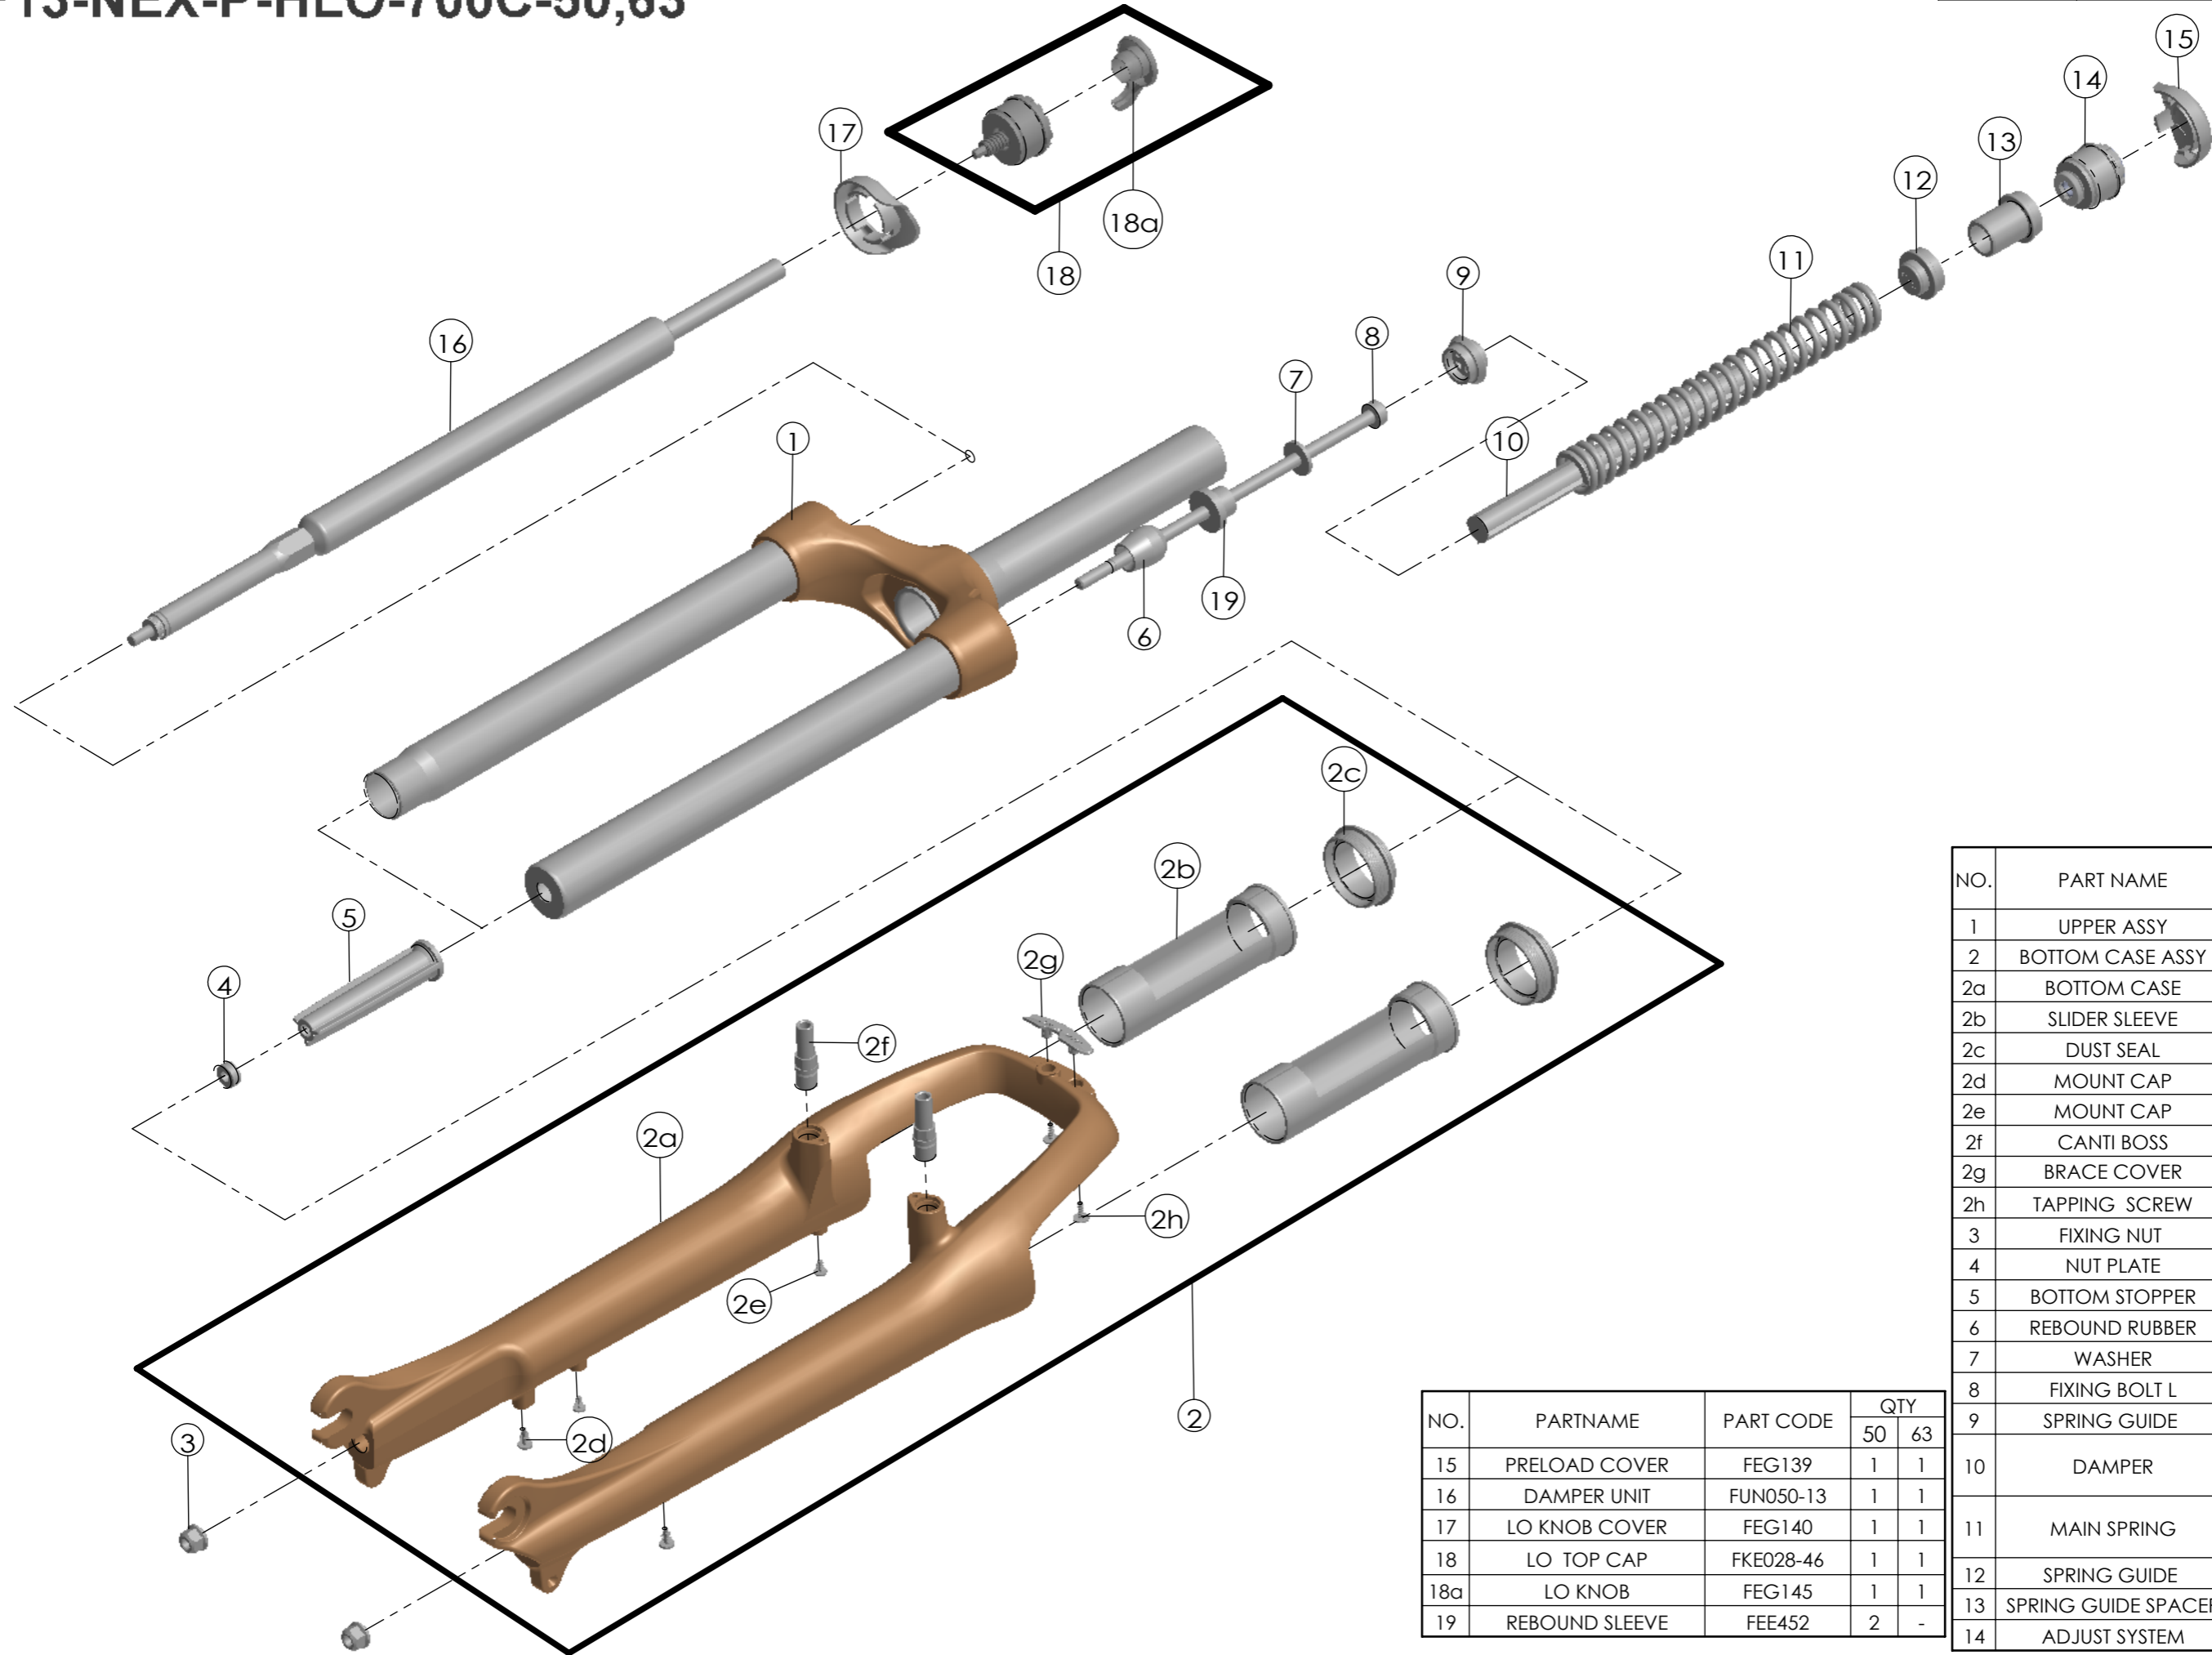

Date	2012.5.24	Version	1
Amended			

NO.	PART NAME	PART CODE	QTY.	
			50	63
1	UPPER ASSY	FKZ022-03	1	1
2	BOTTOM CASE ASSY	FKE414	1	1
2a	BOTTOM CASE	FPB321	1	1
2b	SLIDER SLEEVE	FEE942	2	2
2c	DUST SEAL	FAA125-40	2	2
2d	MOUNT CAP	FAA199	2	2
2e	MOUNT CAP	FAA199-10	2	2
2f	CANTI BOSS	FSB241-16	2	2
2g	BRACE COVER	FEE716	1	1
2h	TAPPING SCREW	FSB114-20	2	2
3	FIXING NUT	FSN023	2	2
4	NUT PLATE	FSN025-10	1	1
5	BOTTOM STOPPER	FEG045	1	1
6	REBOUND RUBBER	FEP086-10	1	1
7	WASHER	FSW003	1	1
8	FIXING BOLT L	FSB067-80	1	1
9	SPRING GUIDE	FEE468-10	1	1
10	DAMPER	FEP262-95	1	-
		FEP262-50	-	1
11	MAIN SPRING	FEP451	1	-
		FEP450	-	1
12	SPRING GUIDE	FEE467-10	1	1
13	SPRING GUIDE SPACER	FEG033	1	1
14	ADJUST SYSTEM	FKE213-00	1	1

NO.	PARTNAME	PART CODE	QTY	
			50	63
15	PRELOAD COVER	FEG139	1	1
16	DAMPER UNIT	FUN050-13	1	1
17	LO KNOB COVER	FEG140	1	1
18	LO TOP CAP	FKE028-46	1	1
18a	LO KNOB	FEG145	1	1
19	REBOUND SLEEVE	FEE452	2	-