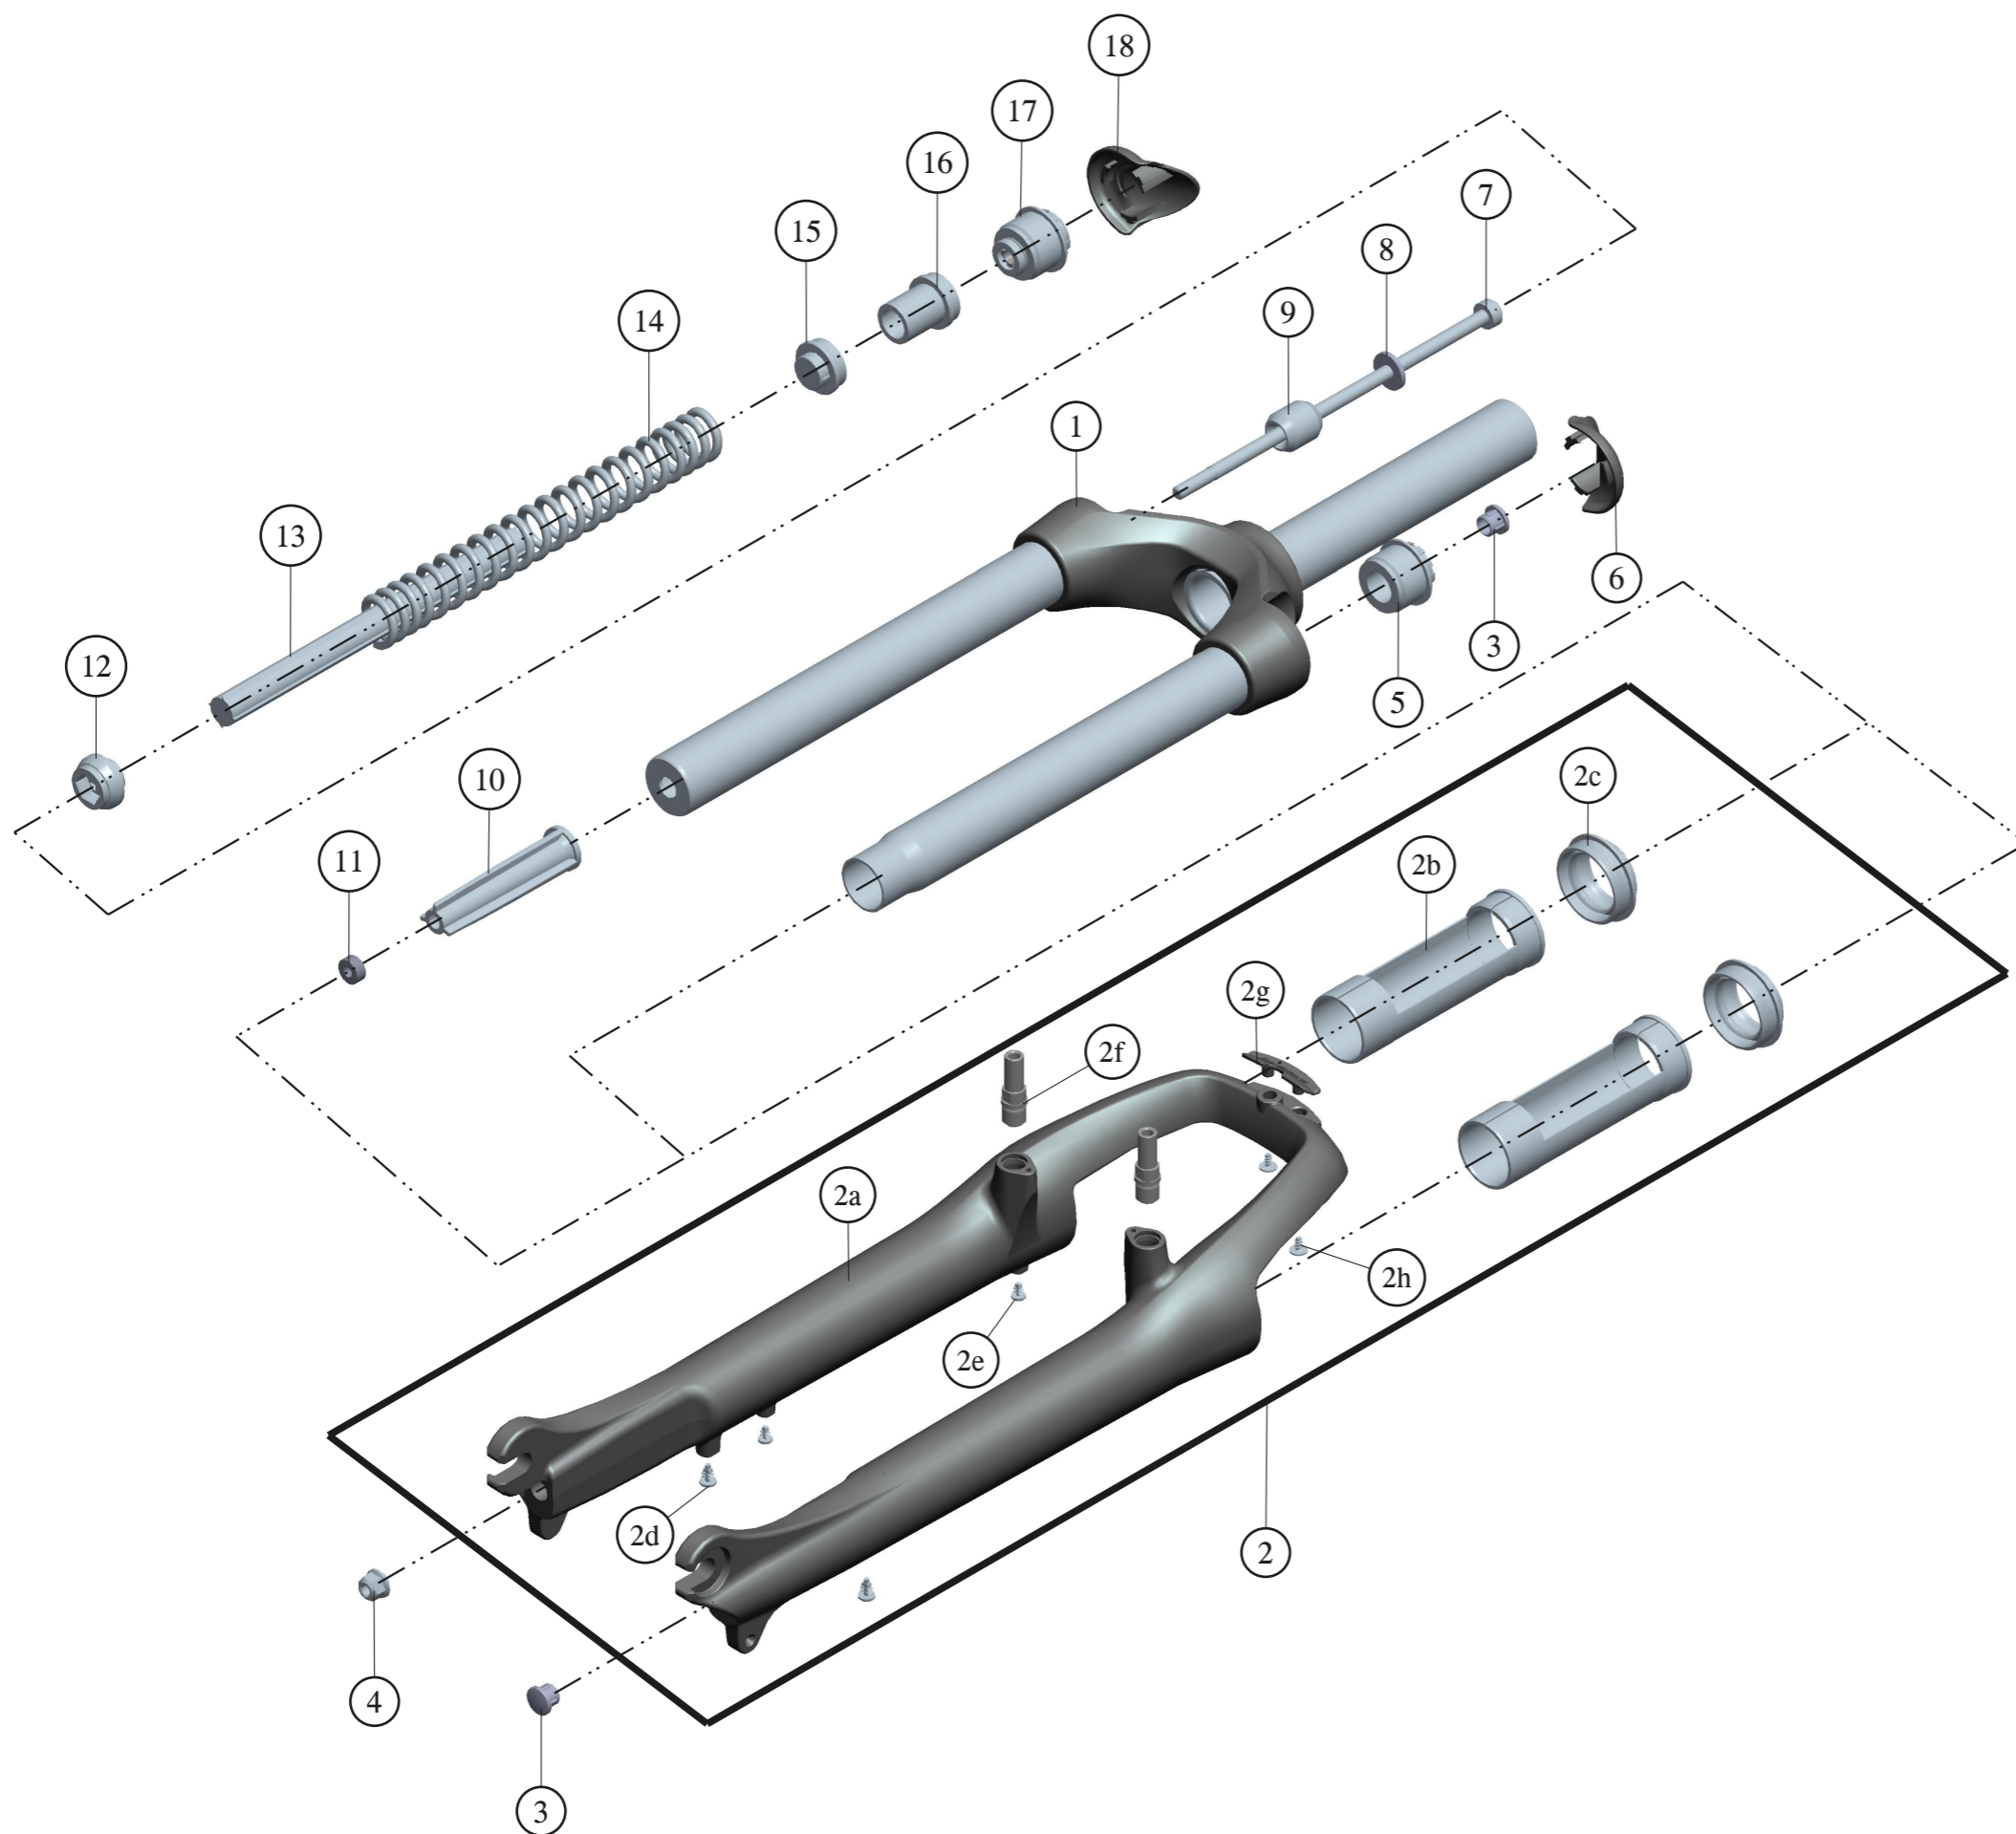

SUNTOUR

SF13NEX-SBC-P-700C-63

NO.	PART NAME	PART CODE	QTY.
1	UPPER ASSY	FKZ024-01	1
2	BOTTOM CASE ASSY	FKE414	1
2a	BOTTOM CASE	FPB321	1
2b	SLIDER SLEEVE	FEE942	2
2c	DUST SEAL	FAA125-40	2
2d	MOUNT CAP	FAA199	2
2e	MOUNT CAP	FAA199-10	2
2f	CANTI BOSS	FSB241-16	2
2g	FRACE COVER	FEE716	1
2h	TAPPING SCREW	FSB114-20	2
3	BOTTOM CAP	FEE795	2
4	FIXING NUT	FSN023	1
5	FIXING CAP	FEE810-00	1
6	PRELOAD COVER	FEG113	1
7	FIXING BOLTL	FSB067-80	1
8	WASHER	FSW003	1
9	RIBOUND RUBBER	FEP086-10	1
10	BOTTOM STOPPER	FEG045	1
11	NRT PLATE	FSN025-10	1
12	SPRING GUIDE	FEE468-10	1
13	DAMPER	FEP262-50	1
14	MAIN SPRING	FEP417	1
15	SPRING GUIDE	FEE467-10	1
16	SPRING GUIDE SPACER	FEG033	1
17	ADJUST SYSTEM	FKE213-00	1
18	PRELOAD COVER R	FEG133	1