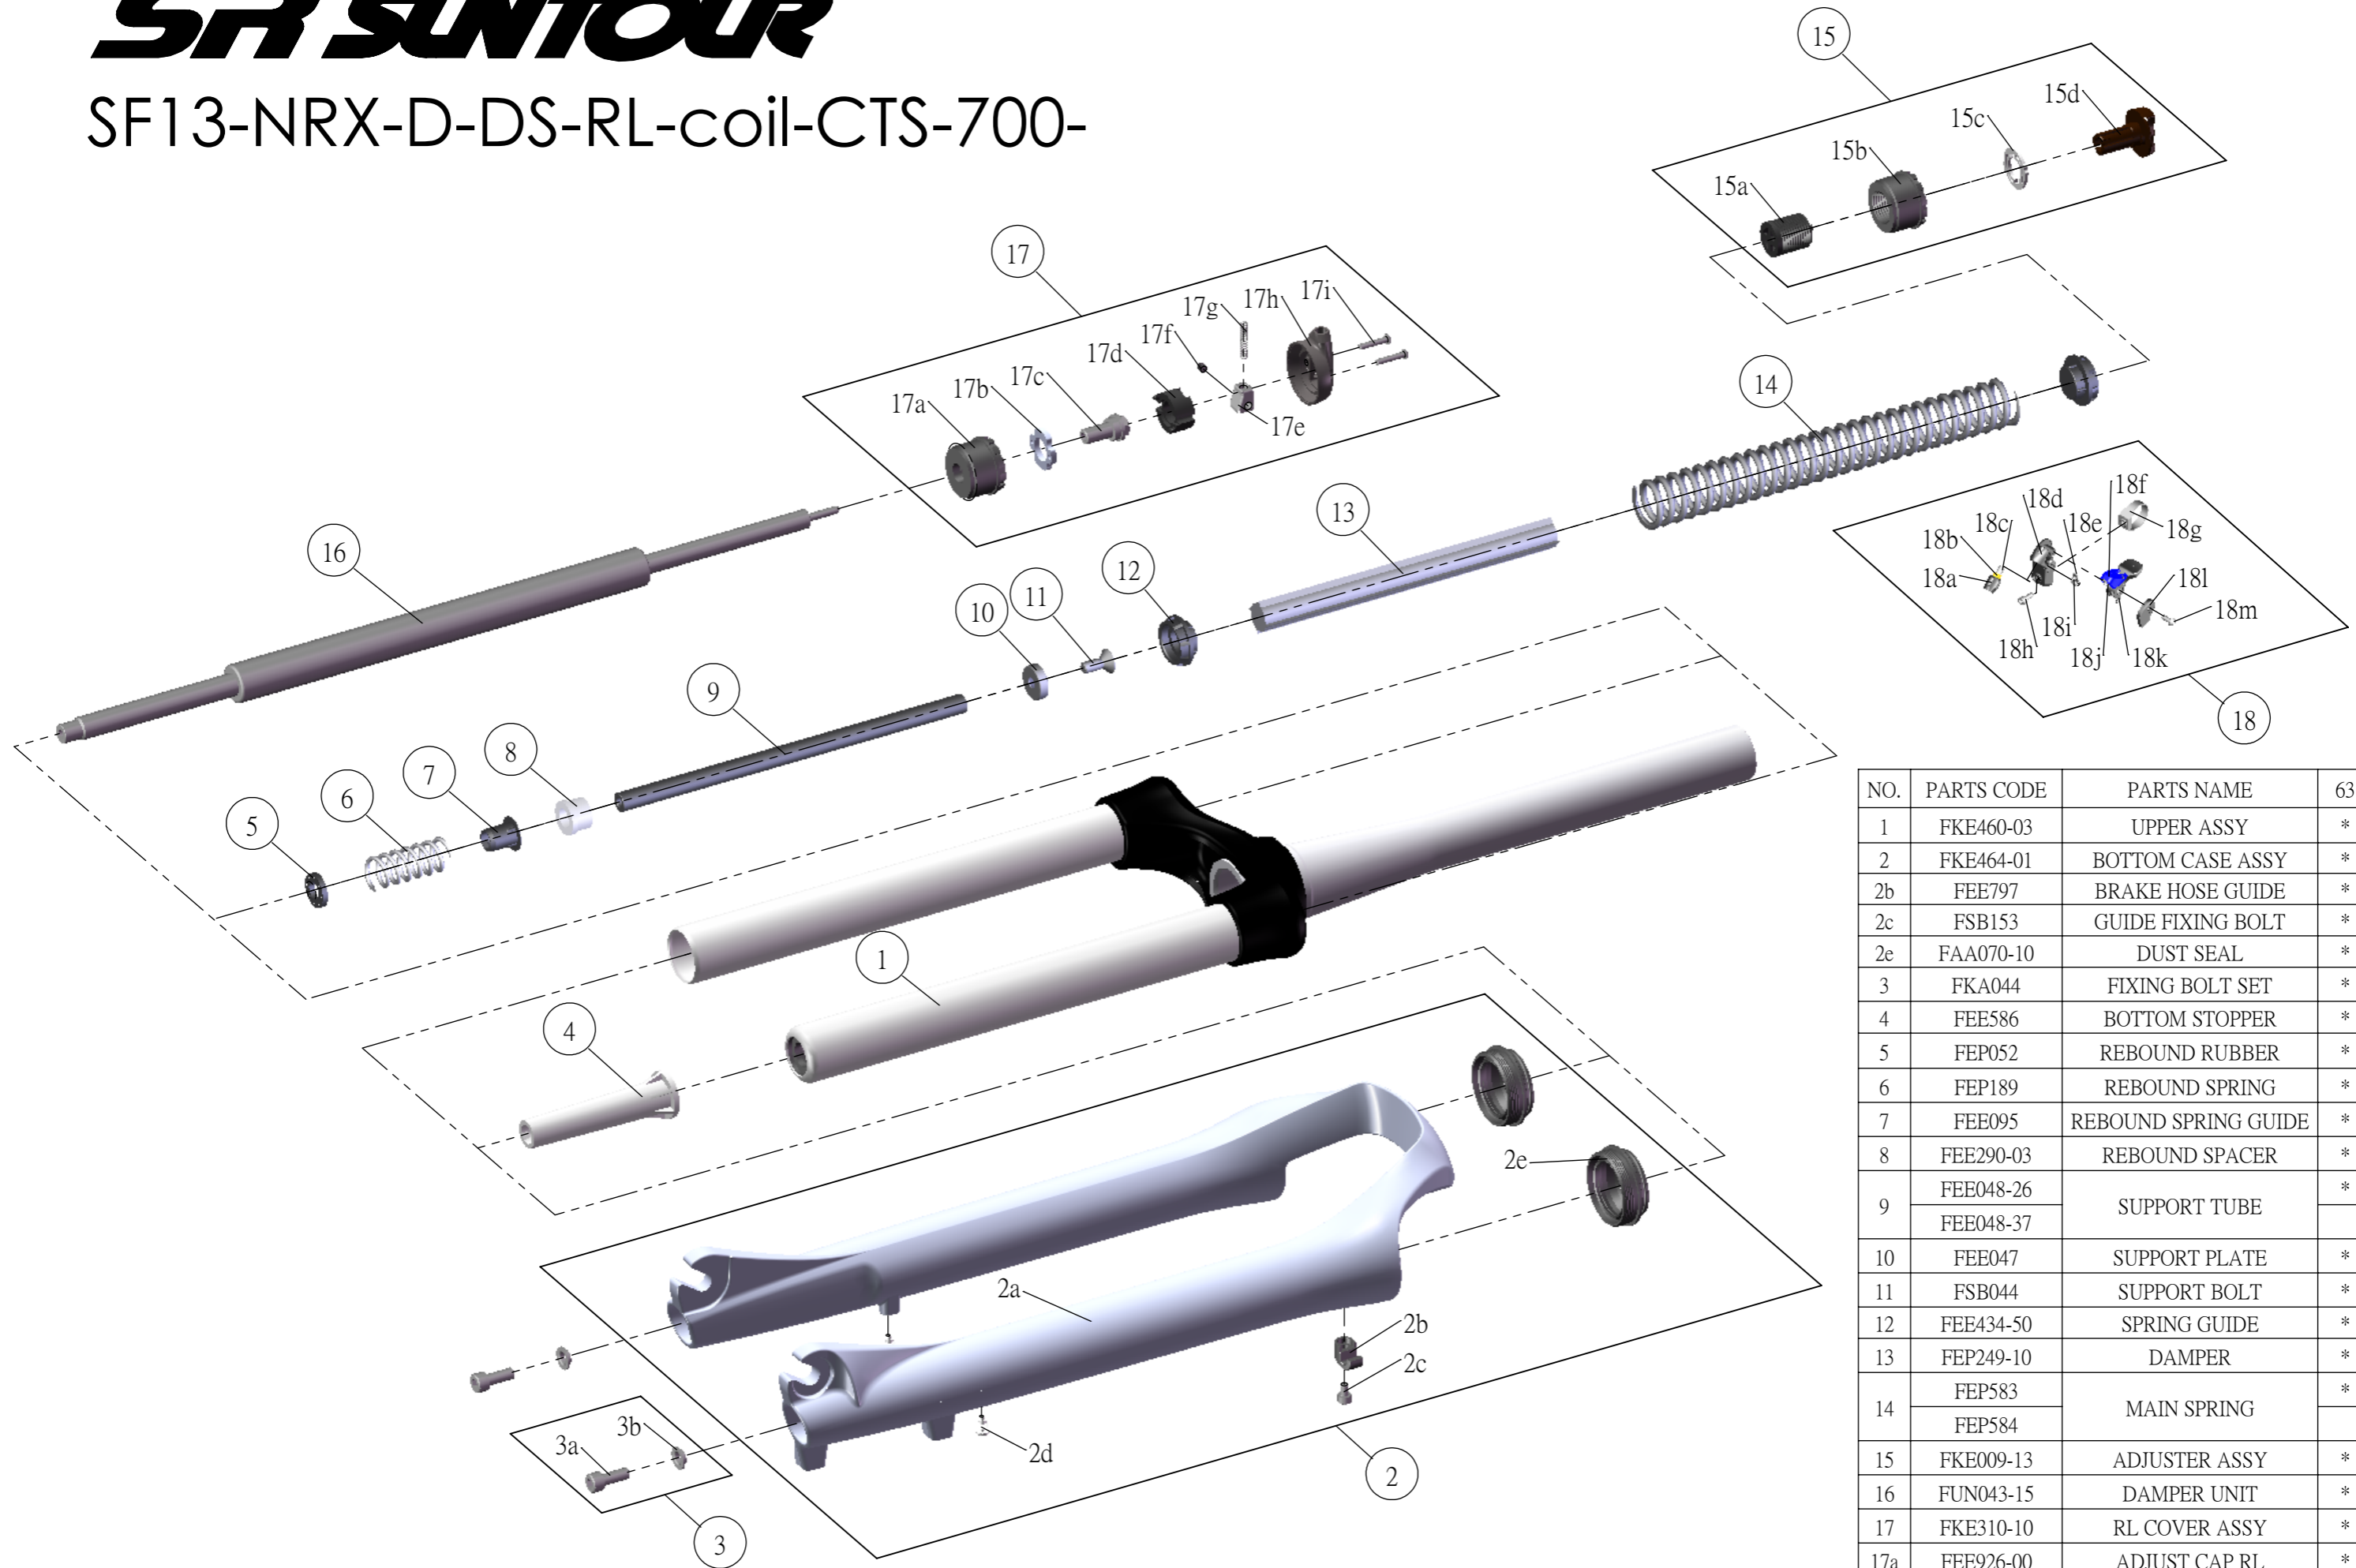

SF SUNTOUR

SF13-NRX-D-DS-RL-coil-CTS-700-

NO.	PARTS CODE	PARTS NAME	63	75	QT
1	FKE460-03	UPPER ASSY	*	*	1
2	FKE464-01	BOTTOM CASE ASSY	*	*	1
2b	FEE797	BRAKE HOSE GUIDE	*	*	1
2c	FSB153	GUIDE FIXING BOLT	*	*	1
2e	FAA070-10	DUST SEAL	*	*	2
3	FKA044	FIXING BOLT SET	*	*	2
4	FEE586	BOTTOM STOPPER	*	*	1
5	FEP052	REBOUND RUBBER	*	*	1
6	FEP189	REBOUND SPRING	*	*	1
7	FEE095	REBOUND SPRING GUIDE	*	*	1
8	FEE290-03	REBOUND SPACER	*	*	1
9	FEE048-26	SUPPORT TUBE	*		1
	FEE048-37			*	1
10	FEE047	SUPPORT PLATE	*	*	1
11	FSB044	SUPPORT BOLT	*	*	1
12	FEE434-50	SPRING GUIDE	*	*	2
13	FEP249-10	DAMPER	*	*	1
14	FEP583	MAIN SPRING	*		1
	FEP584			*	1
15	FKE009-13	ADJUSTER ASSY	*	*	1
16	FUN043-15	DAMPER UNIT	*	*	1
17	FKE310-10	RL COVER ASSY	*	*	1
17a	FEE926-00	ADJUST CAP RL	*	*	1
17h	FEE939	RL COVER	*	*	1
18	SL9SC-RLO	REMOTE LEVER ASSY	*	*	1