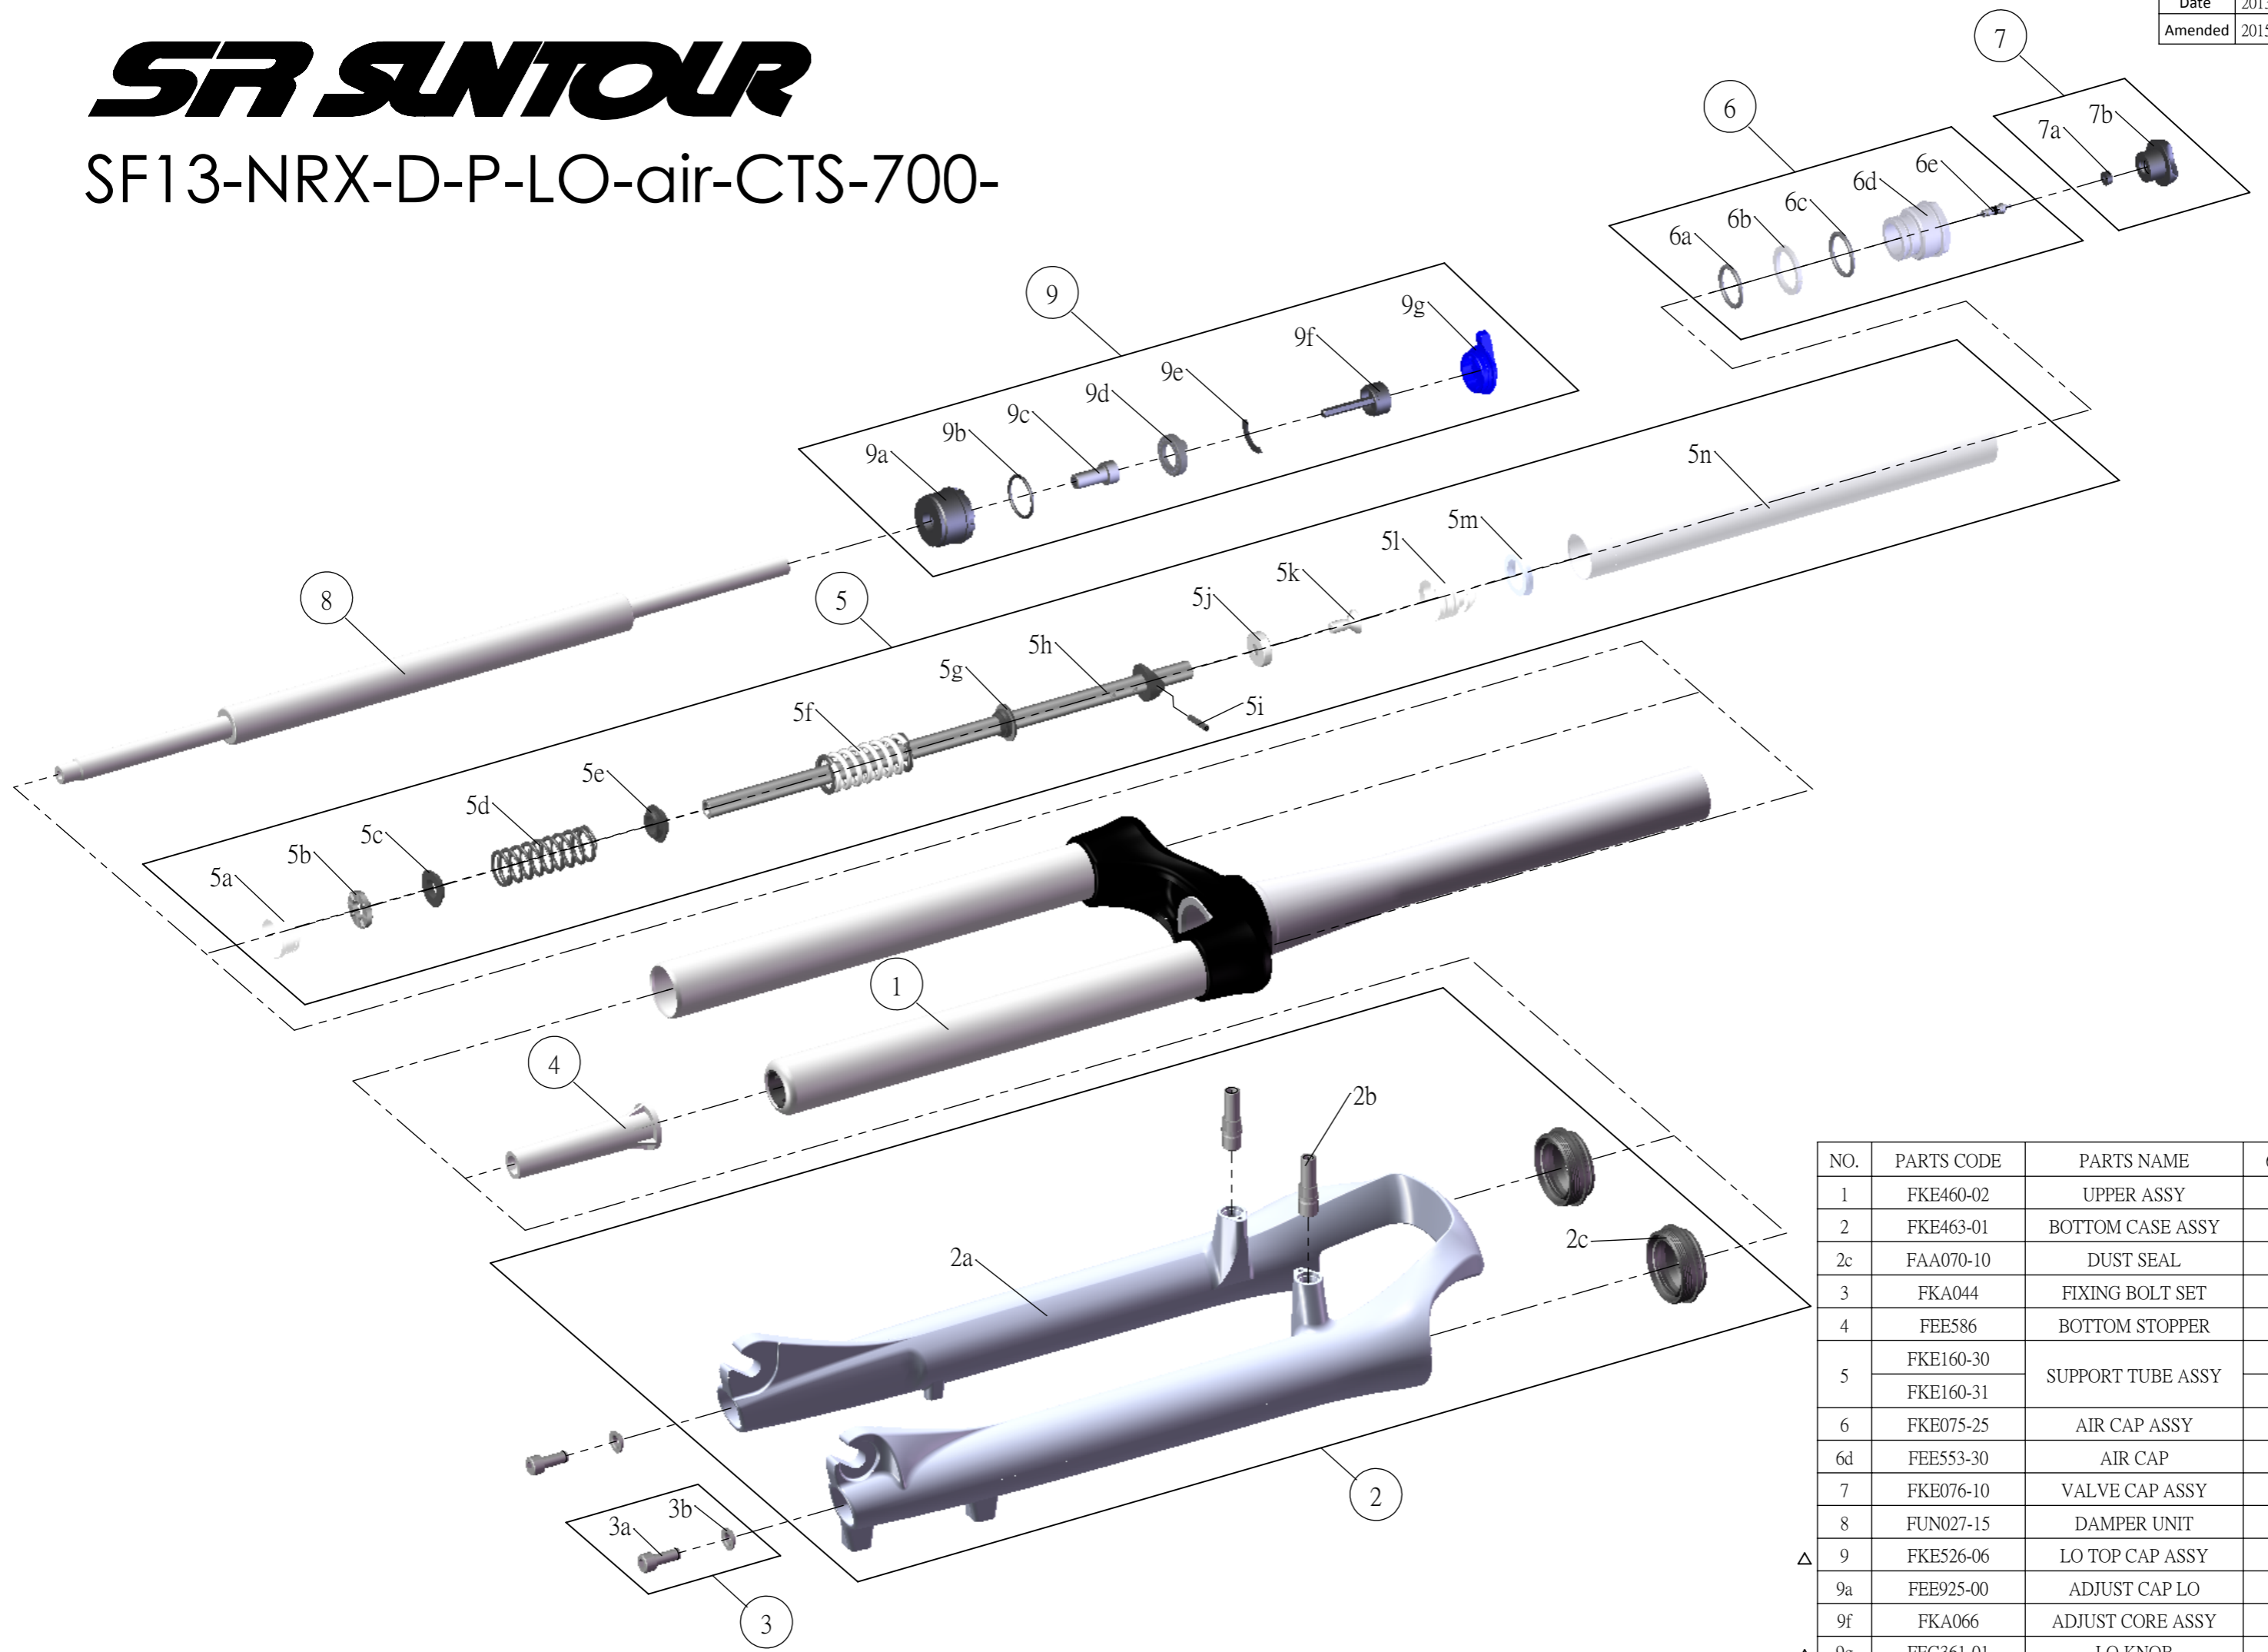

SF SUNTOUR

SF13-NRX-D-P-LO-air-CTS-700-

Date	2013.07.15	Version	2
Amended	2015.11.30		

NO.	PARTS CODE	PARTS NAME	63	75	QT
1	FKE460-02	UPPER ASSY	*	*	1
2	FKE463-01	BOTTOM CASE ASSY	*	*	1
2c	FAA070-10	DUST SEAL	*	*	2
3	FKA044	FIXING BOLT SET	*	*	2
4	FEE586	BOTTOM STOPPER	*	*	1
5	FKE160-30	SUPPORT TUBE ASSY		*	1
	FKE160-31		*	1	
6	FKE075-25	AIR CAP ASSY	*	*	1
6d	FEE553-30	AIR CAP	*	*	1
7	FKE076-10	VALVE CAP ASSY	*	*	1
8	FUN027-15	DAMPER UNIT	*	*	1
△ 9	FKE526-06	LO TOP CAP ASSY	*	*	1
9a	FEE925-00	ADJUST CAP LO	*	*	1
9f	FKA066	ADJUST CORE ASSY	*	*	1
△ 9g	FEG361-01	LO KNOB	*	*	1