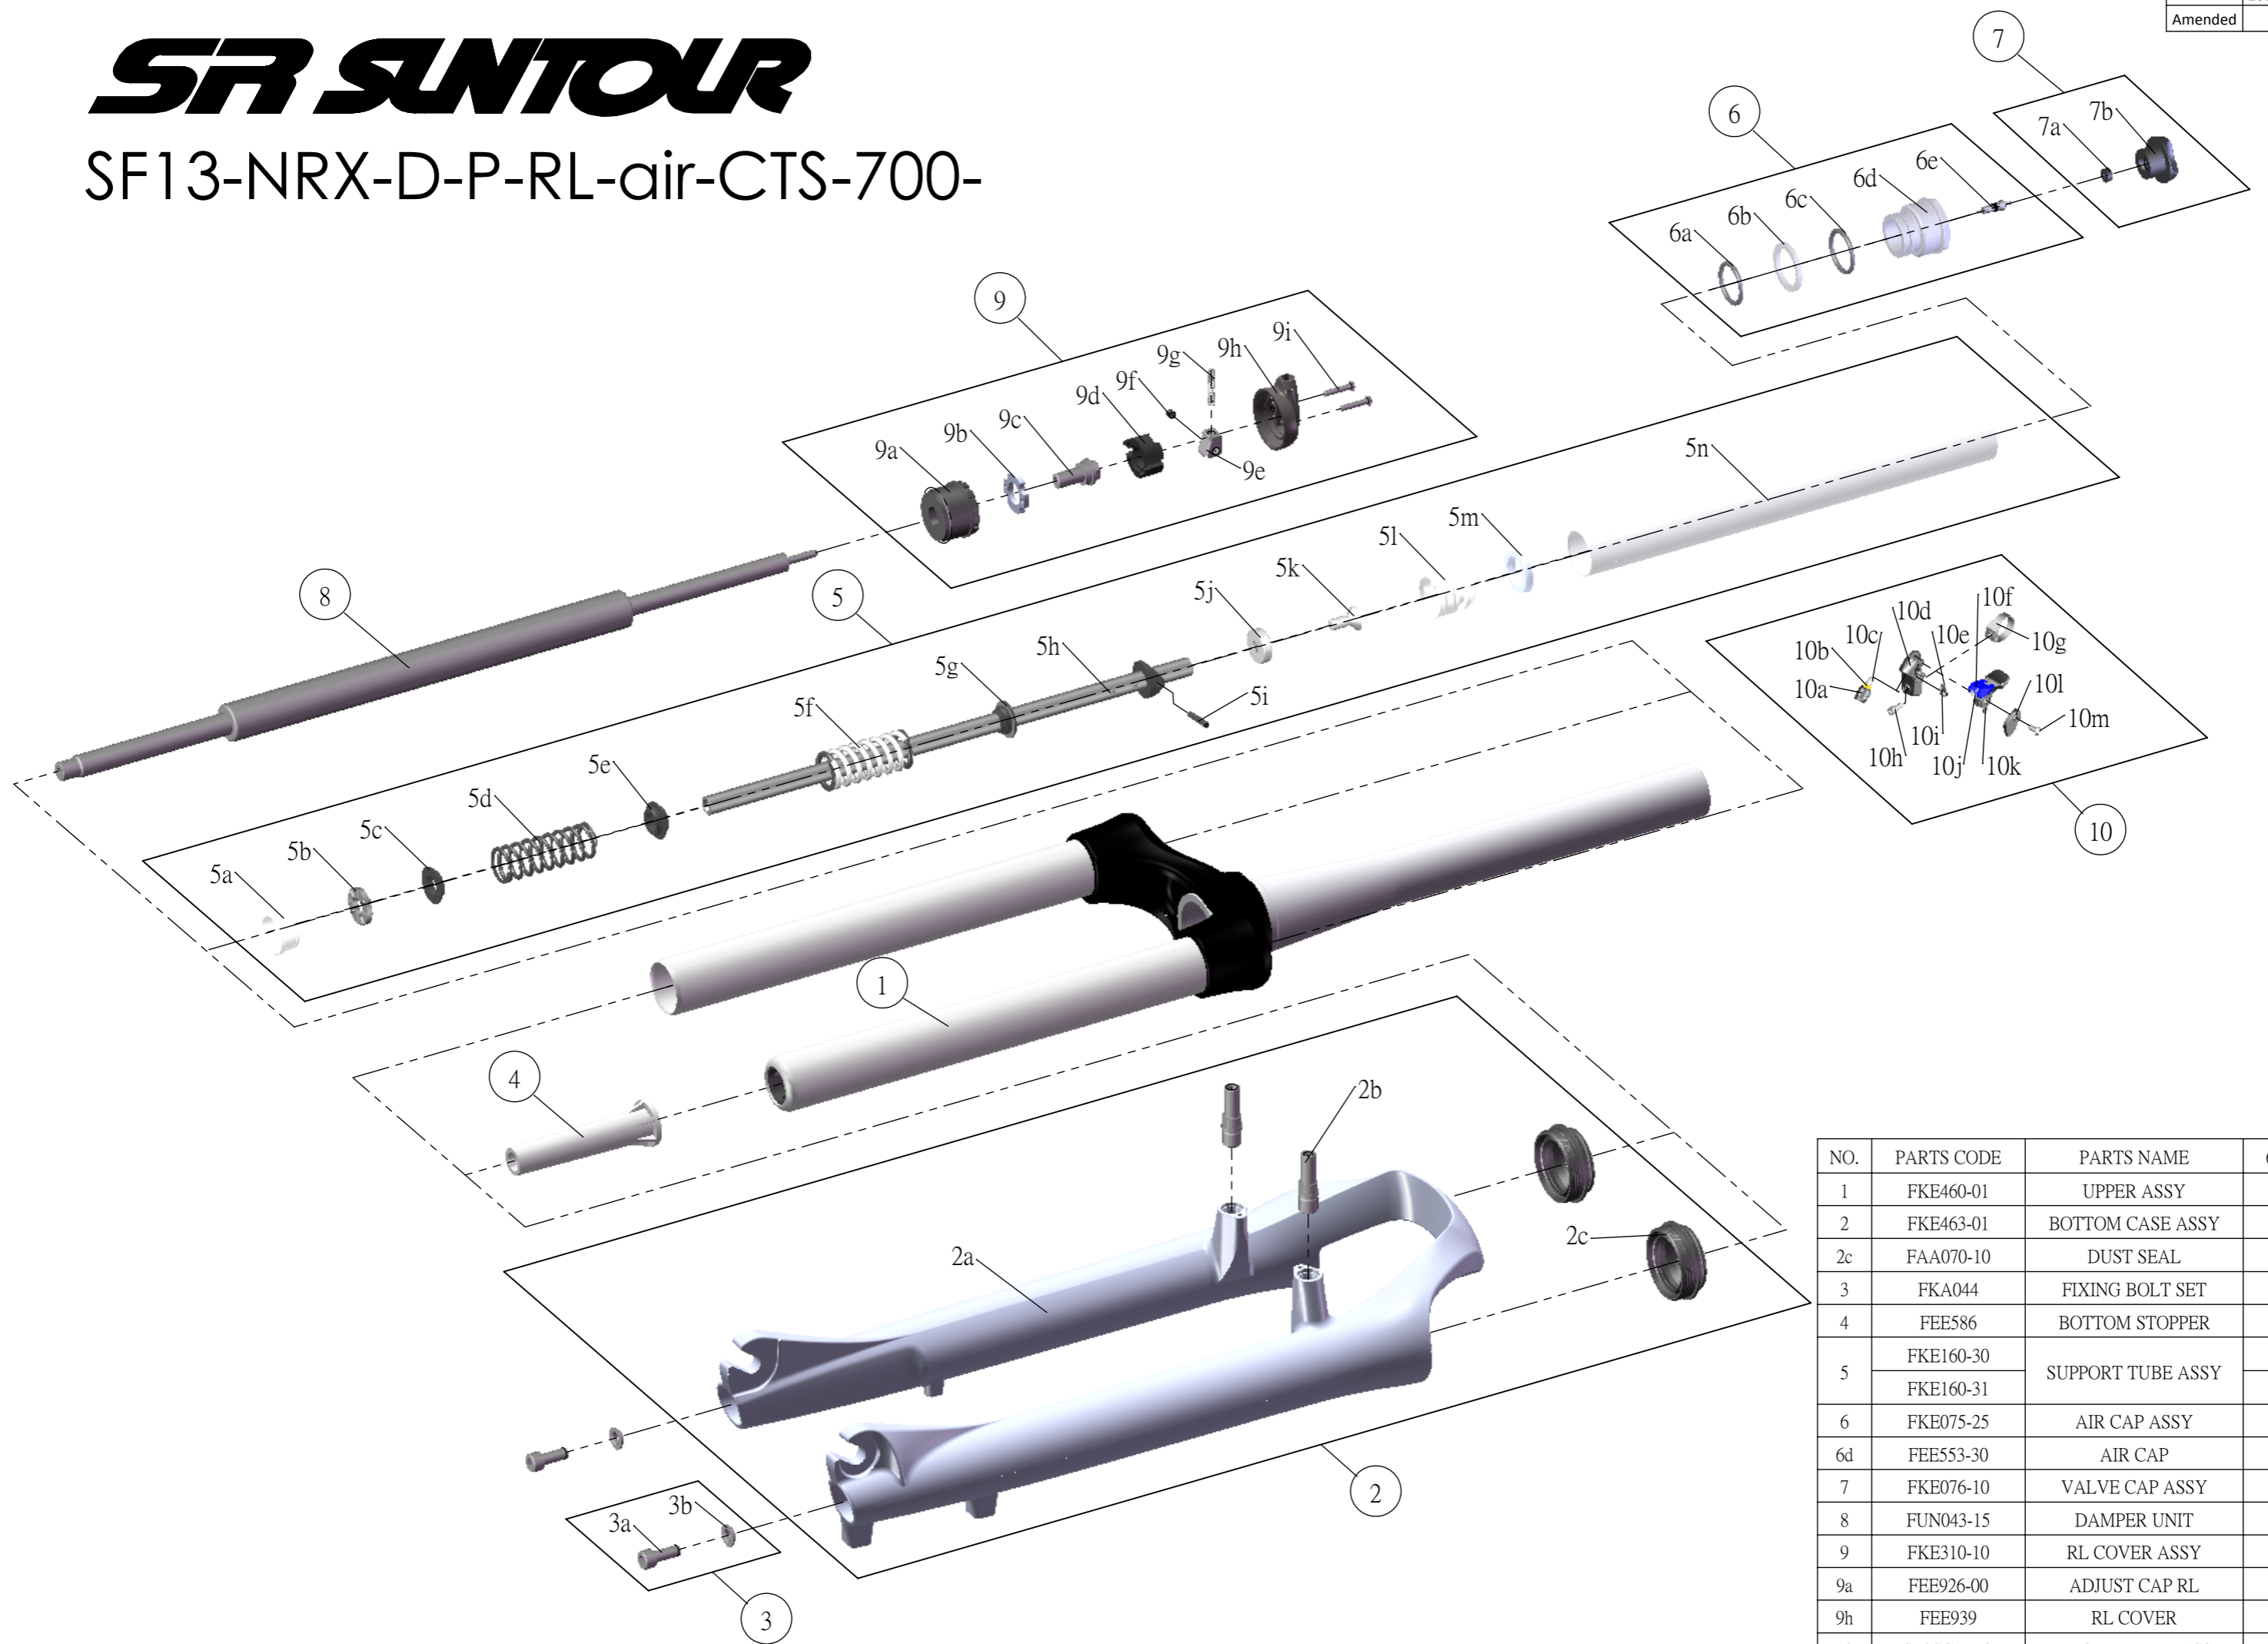

SF SUNTOUR

SF13-NRX-D-P-RL-air-CTS-700-

NO.	PARTS CODE	PARTS NAME	63	75	QT
1	FKE460-01	UPPER ASSY	*	*	1
2	FKE463-01	BOTTOM CASE ASSY	*	*	1
2c	FAA070-10	DUST SEAL	*	*	2
3	FKA044	FIXING BOLT SET	*	*	2
4	FEE586	BOTTOM STOPPER	*	*	1
5	FKE160-30	SUPPORT TUBE ASSY		*	1
	FKE160-31		*	1	
6	FKE075-25	AIR CAP ASSY	*	*	1
6d	FEE553-30	AIR CAP	*	*	1
7	FKE076-10	VALVE CAP ASSY	*	*	1
8	FUN043-15	DAMPER UNIT	*	*	1
9	FKE310-10	RL COVER ASSY	*	*	1
9a	FEE926-00	ADJUST CAP RL	*	*	1
9h	FEE939	RL COVER	*	*	1
10	SL9SC-RLO	REMOTE LEVER ASSY	*	*	1