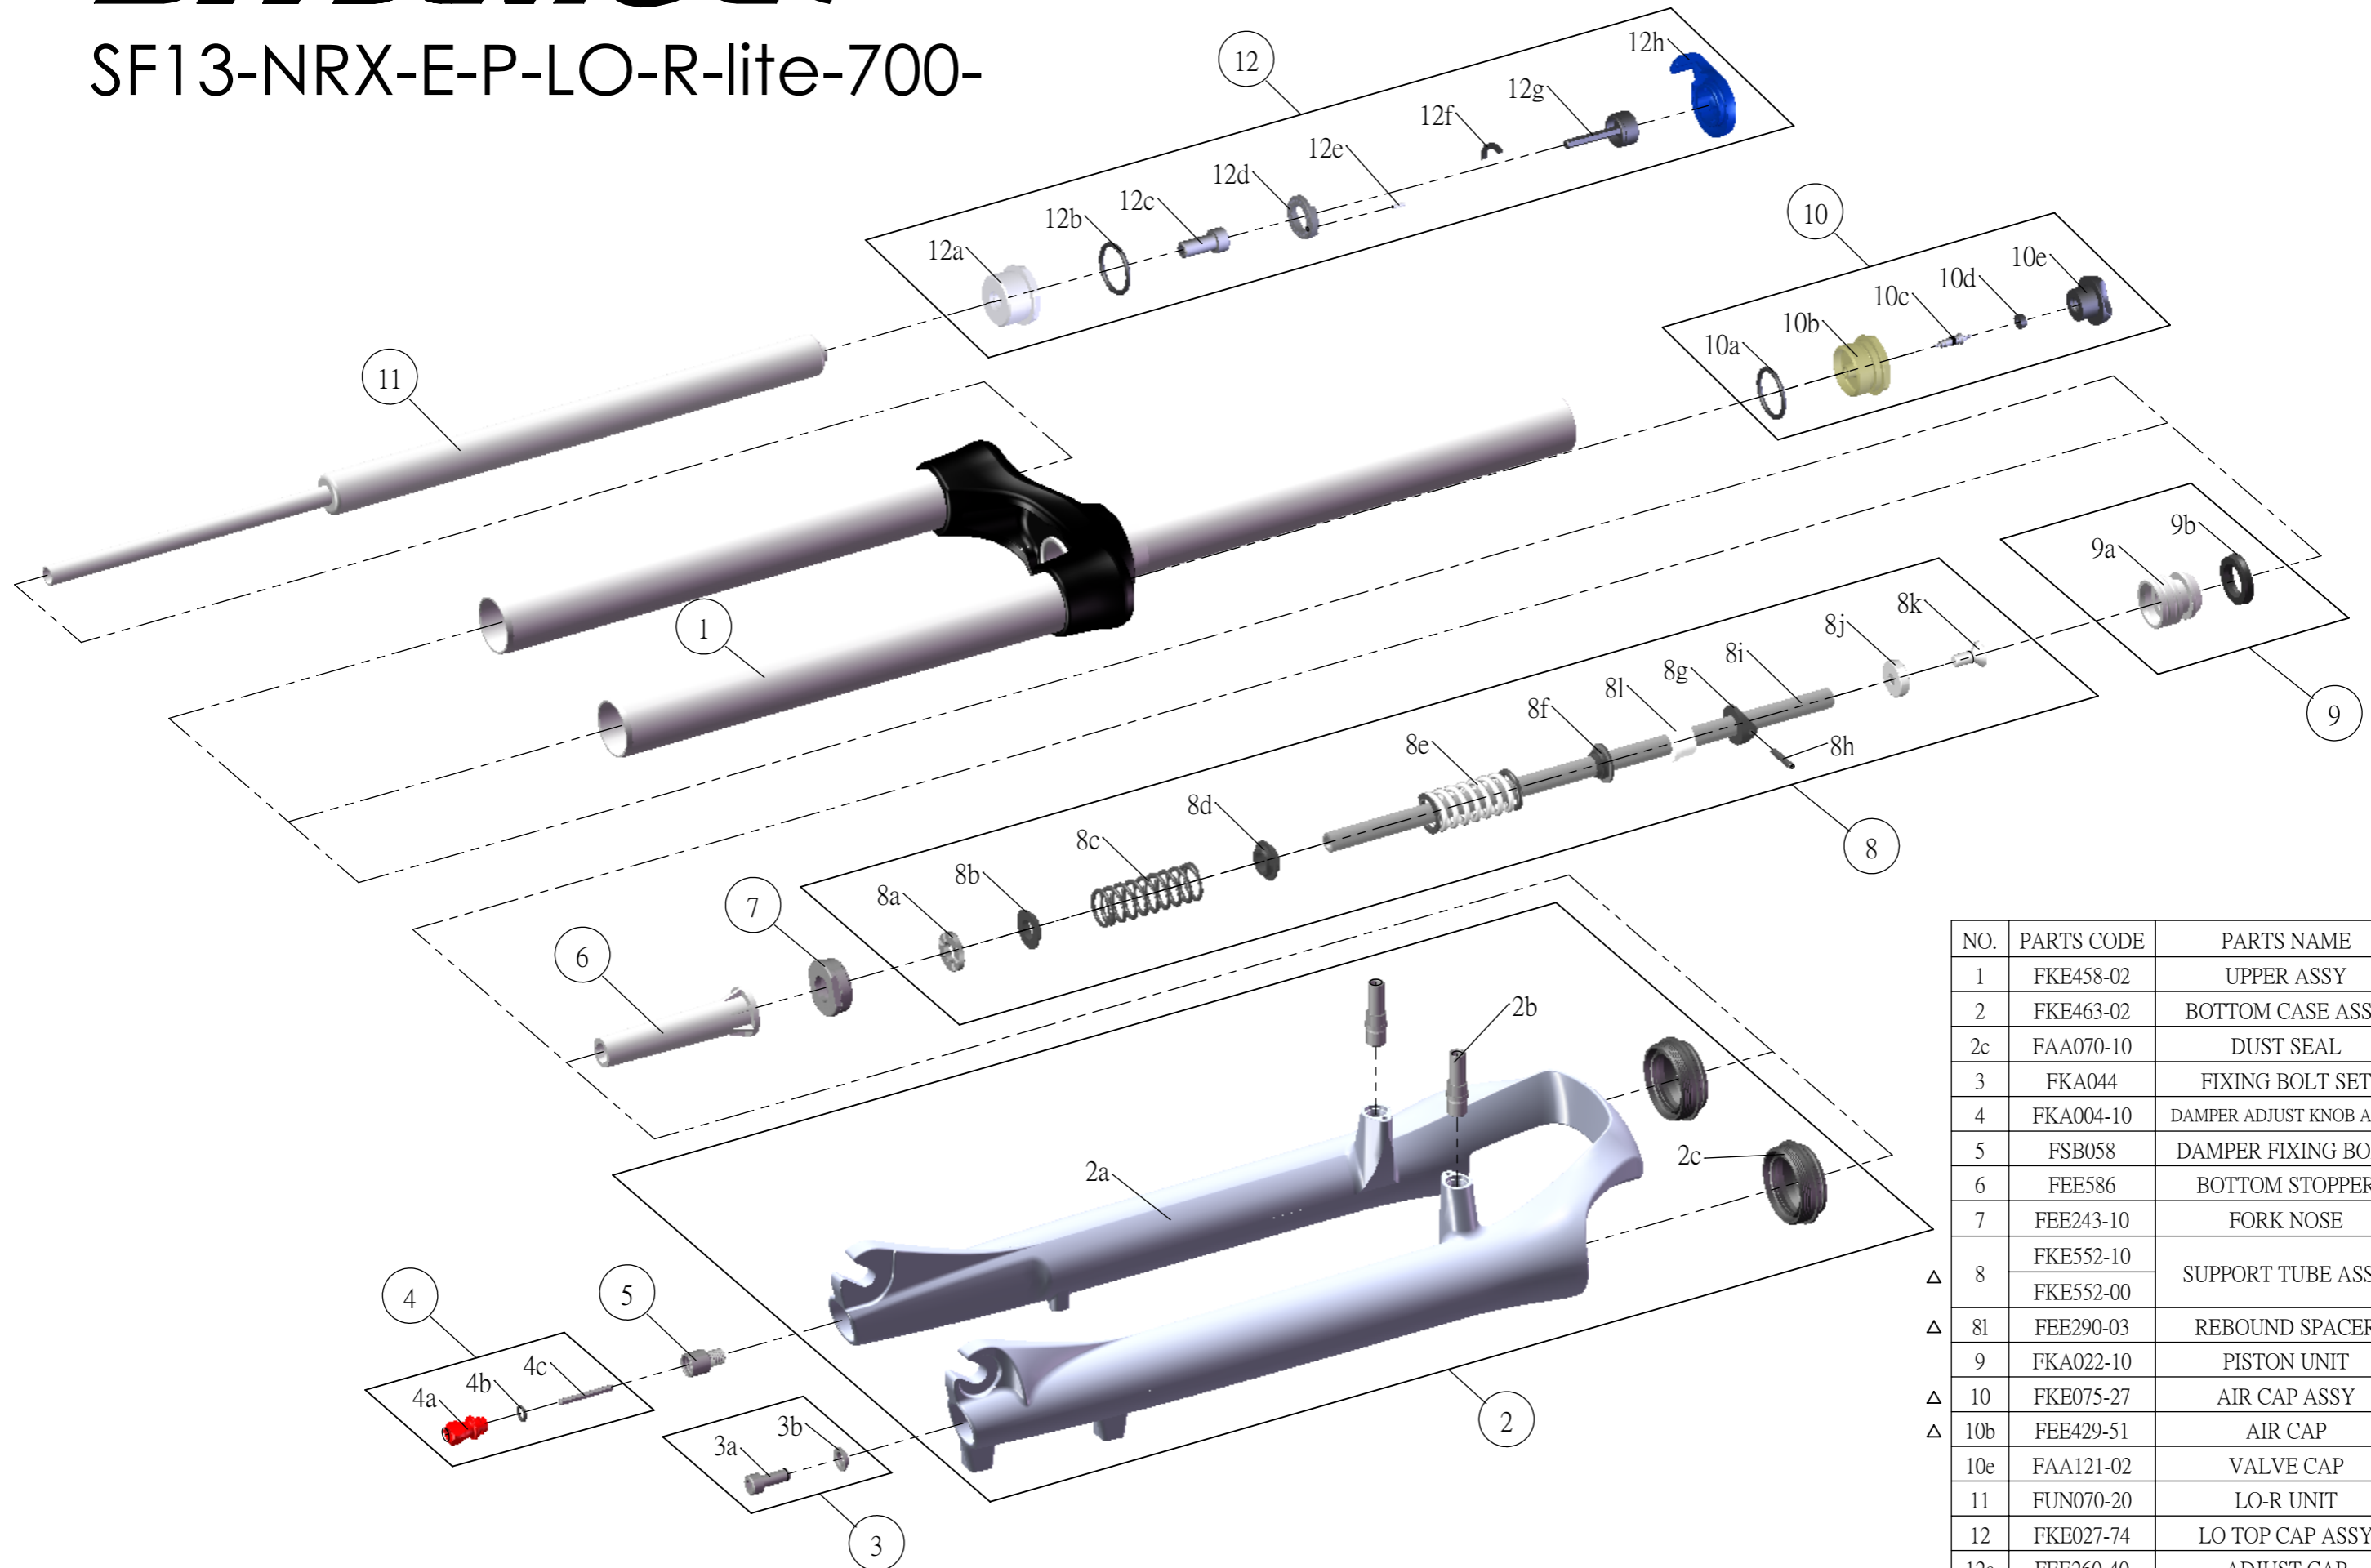

SF SUNTOUR

SF13-NRX-E-P-LO-R-lite-700-

NO.	PARTS CODE	PARTS NAME	63	75	QT
1	FKE458-02	UPPER ASSY	*	*	1
2	FKE463-02	BOTTOM CASE ASSY	*	*	1
2c	FAA070-10	DUST SEAL	*	*	2
3	FKA044	FIXING BOLT SET	*	*	1
4	FKA004-10	DAMPER ADJUST KNOB ASSY	*	*	1
5	FSB058	DAMPER FIXING BOLT	*	*	1
6	FEE586	BOTTOM STOPPER	*	*	1
7	FEE243-10	FORK NOSE	*	*	1
8	FKE552-10	SUPPORT TUBE ASSY	*		1
	FKE552-00			*	1
8l	FEE290-03	REBOUND SPACER	*		1
9	FKA022-10	PISTON UNIT	*	*	1
10	FKE075-27	AIR CAP ASSY	*	*	1
10b	FEE429-51	AIR CAP	*	*	1
10e	FAA121-02	VALVE CAP	*	*	1
11	FUN070-20	LO-R UNIT	*	*	1
12	FKE027-74	LO TOP CAP ASSY	*	*	1
12a	FEE260-40	ADJUST CAP	*	*	1
12g	FKA066	ADJUST CORE ASSY	*	*	1
12h	FEE938	LOCKOUT KNOB	*	*	1