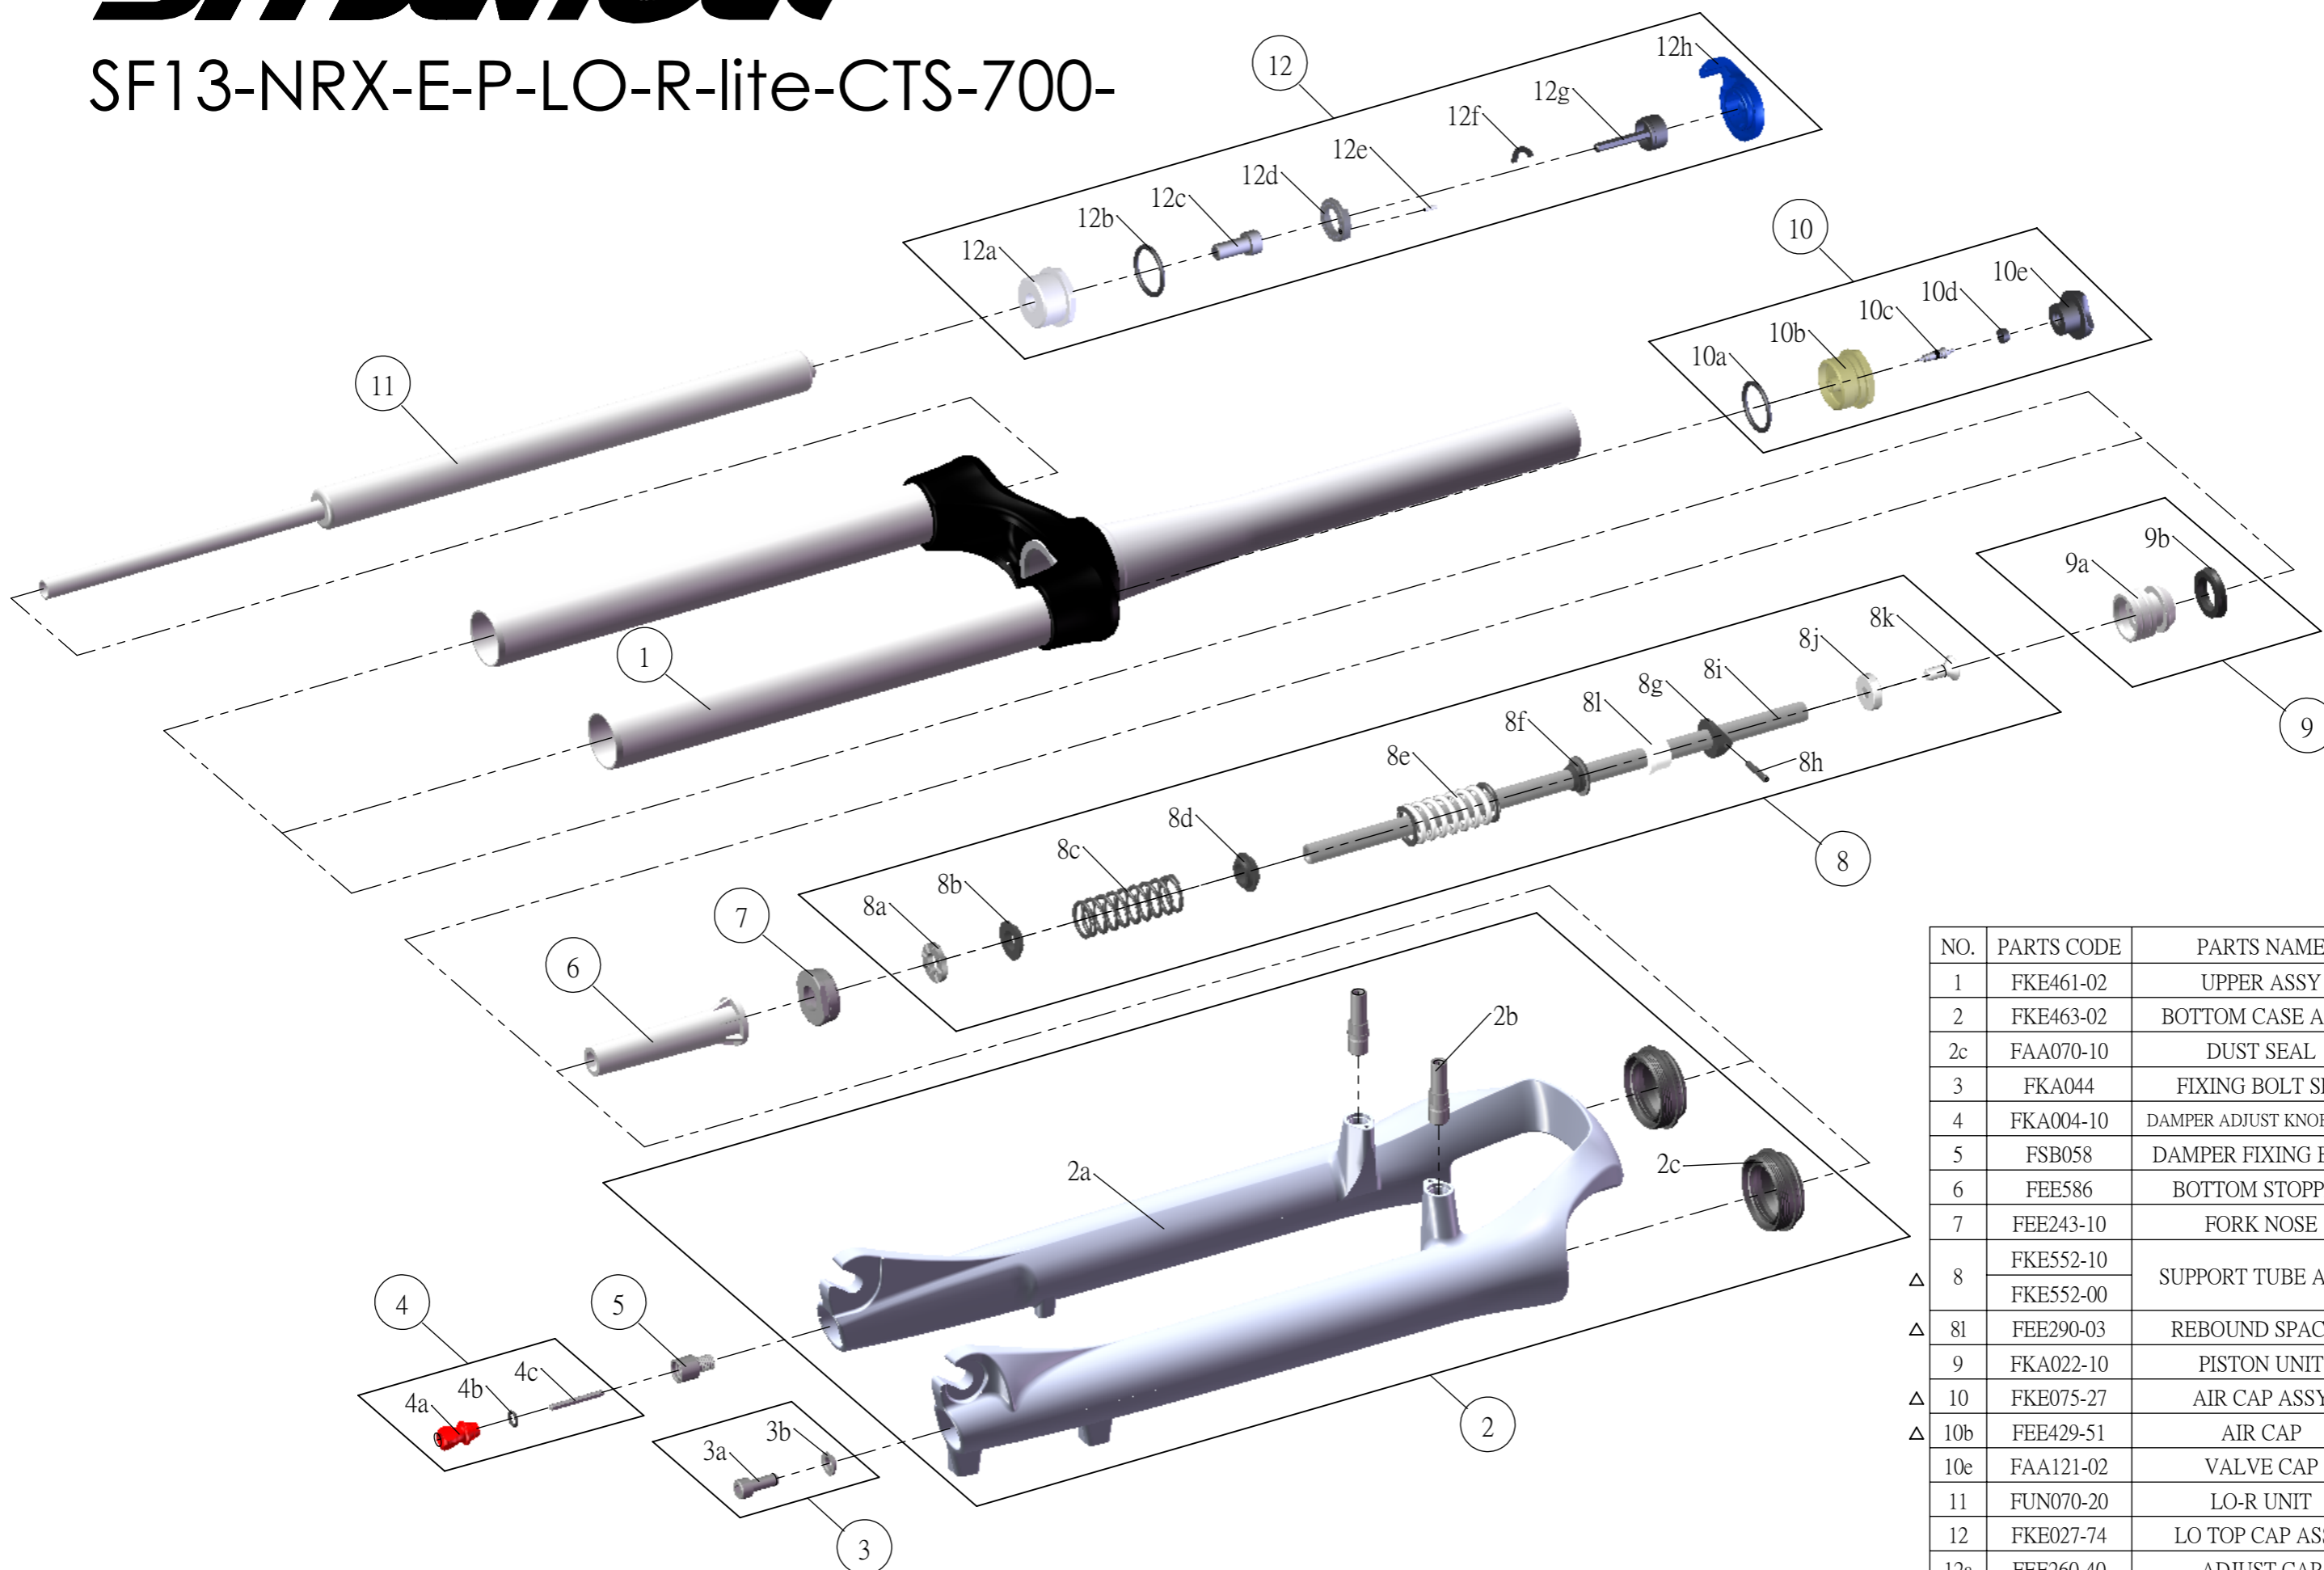

SUNTOUR

SF13-NRX-E-P-LO-R-lite-CTS-700-

NO.	PARTS CODE	PARTS NAME	63	75	QT
1	FKE461-02	UPPER ASSY	*	*	1
2	FKE463-02	BOTTOM CASE ASSY	*	*	1
2c	FAA070-10	DUST SEAL	*	*	2
3	FKA044	FIXING BOLT SET	*	*	1
4	FKA004-10	DAMPER ADJUST KNOB ASSY	*	*	1
5	FSB058	DAMPER FIXING BOLT	*	*	1
6	FEE586	BOTTOM STOPPER	*	*	1
7	FEE243-10	FORK NOSE	*	*	1
Δ 8	FKE552-10	SUPPORT TUBE ASSY	*		1
	FKE552-00			*	1
Δ 8l	FEE290-03	REBOUND SPACER	*		1
9	FKA022-10	PISTON UNIT	*	*	1
Δ 10	FKE075-27	AIR CAP ASSY	*	*	1
Δ 10b	FEE429-51	AIR CAP	*	*	1
10e	FAA121-02	VALVE CAP	*	*	1
11	FUN070-20	LO-R UNIT	*	*	1
12	FKE027-74	LO TOP CAP ASSY	*	*	1
12a	FEE260-40	ADJUST CAP	*	*	1
12g	FKA066	ADJUST CORE ASSY	*	*	1
12h	FEE938	LOCKOUT KNOB	*	*	1