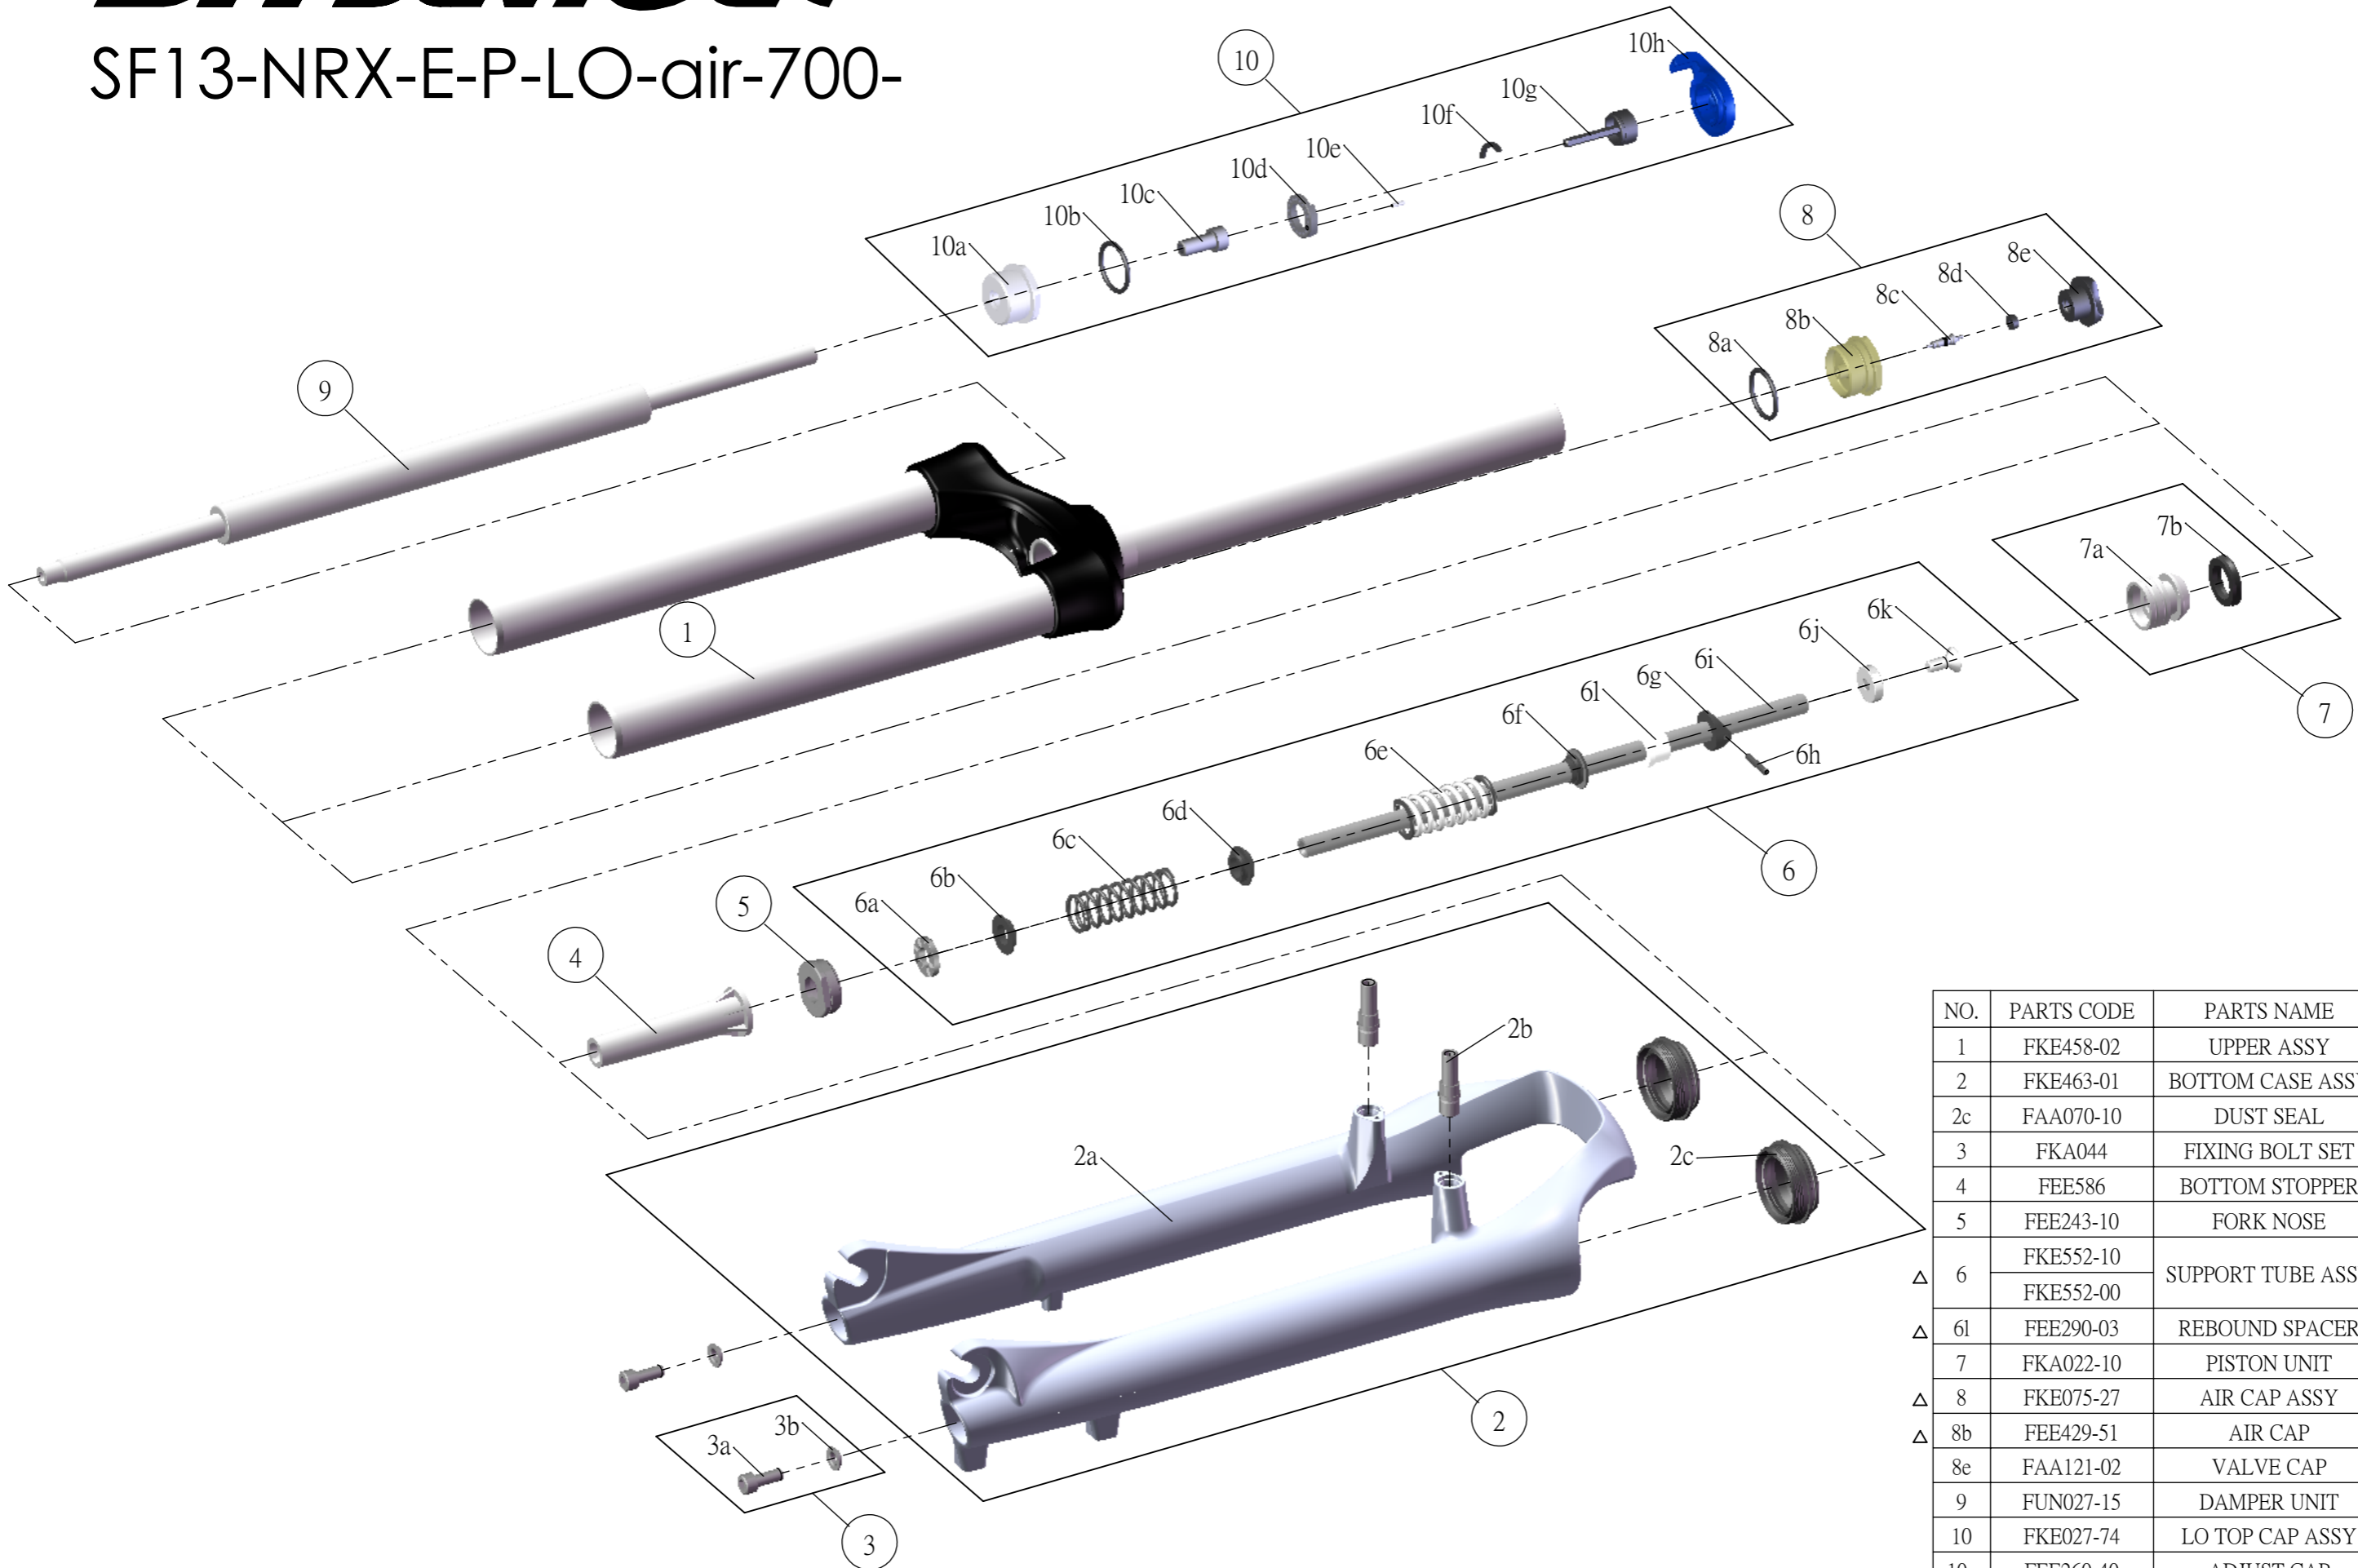

SF SUNTOUR

SF13-NRX-E-P-LO-air-700-

NO.	PARTS CODE	PARTS NAME	63	75	QT
1	FKE458-02	UPPER ASSY	*	*	1
2	FKE463-01	BOTTOM CASE ASSY	*	*	1
2c	FAA070-10	DUST SEAL	*	*	2
3	FKA044	FIXING BOLT SET	*	*	2
4	FEE586	BOTTOM STOPPER	*	*	1
5	FEE243-10	FORK NOSE	*	*	1
Δ 6	FKE552-10	SUPPORT TUBE ASSY	*		1
	FKE552-00			*	1
Δ 6l	FEE290-03	REBOUND SPACER	*		1
7	FKA022-10	PISTON UNIT	*	*	1
Δ 8	FKE075-27	AIR CAP ASSY	*	*	1
Δ 8b	FEE429-51	AIR CAP	*	*	1
8e	FAA121-02	VALVE CAP	*	*	1
9	FUN027-15	DAMPER UNIT	*	*	1
10	FKE027-74	LO TOP CAP ASSY	*	*	1
10a	FEE260-40	ADJUST CAP	*	*	1
10g	FKA066	ADJUST CORE ASSY	*	*	1
10h	FEE938	LOCKOUT KNOB	*	*	1