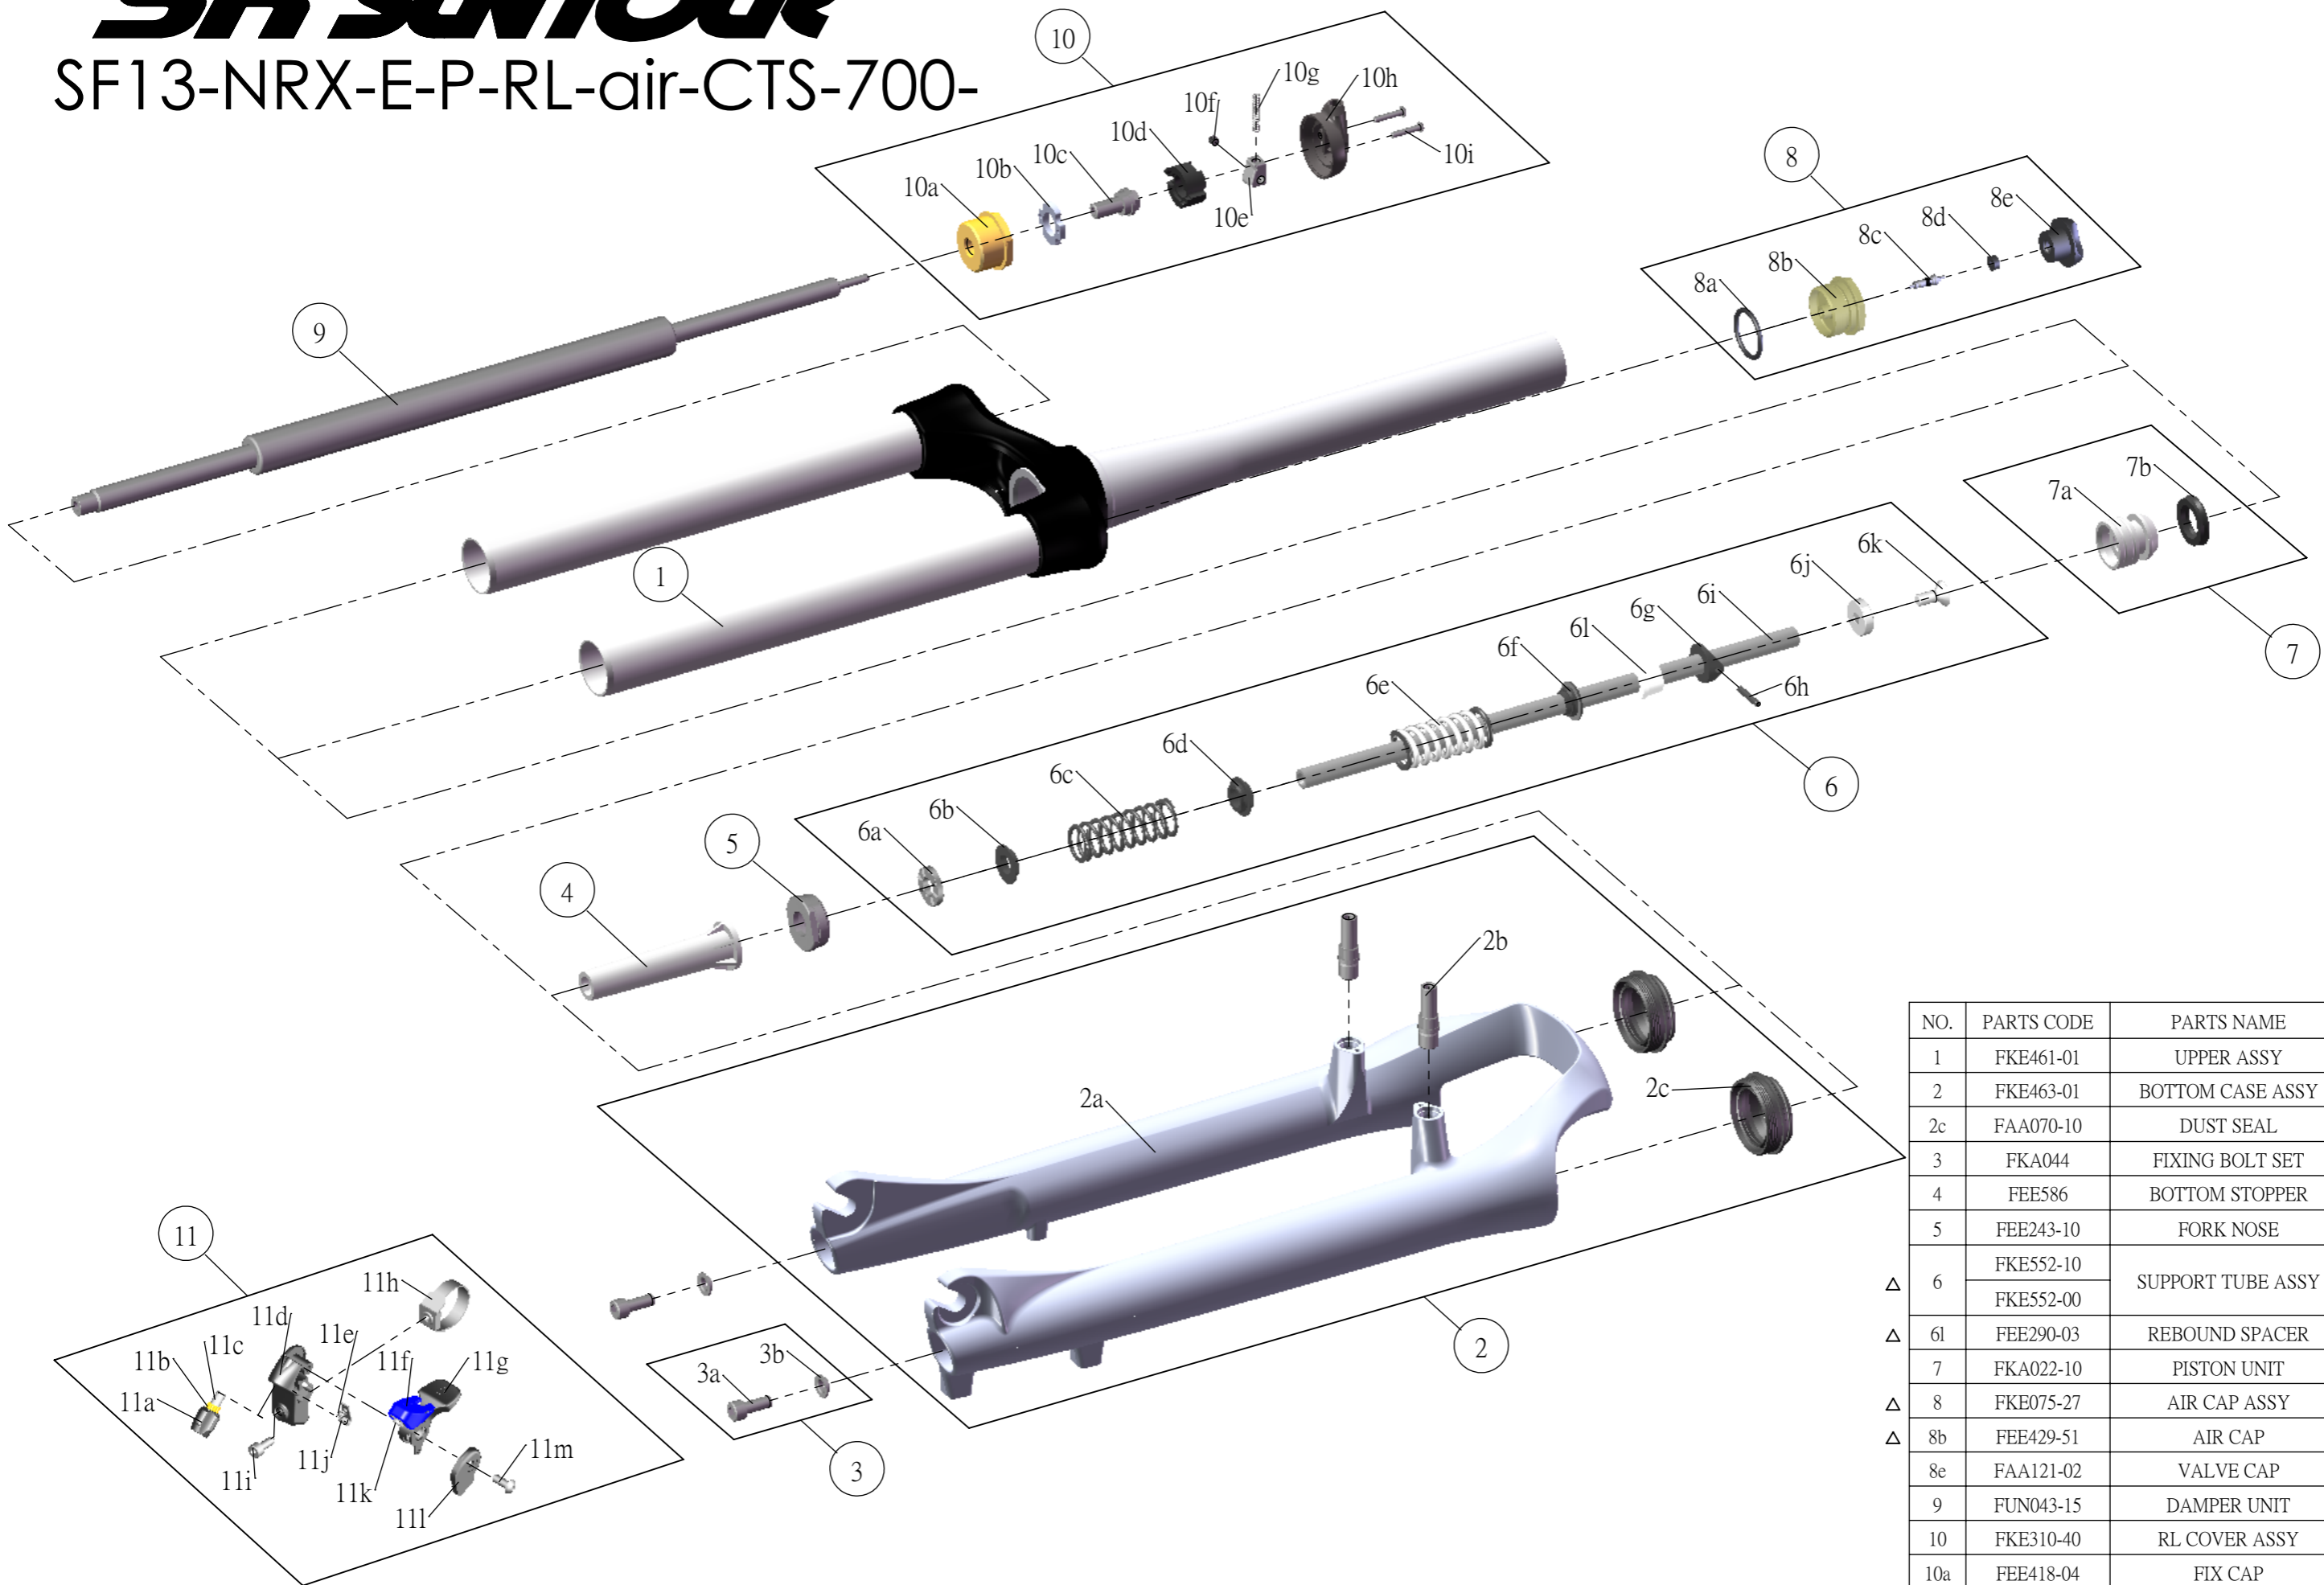

# SR SUNTOUR

## SF13-NRX-E-P-RL-air-CTS-700-

NO.	PARTS CODE	PARTS NAME	63	75	QT
1	FKE461-01	UPPER ASSY	*	*	1
2	FKE463-01	BOTTOM CASE ASSY	*	*	1
2c	FAA070-10	DUST SEAL	*	*	2
3	FKA044	FIXING BOLT SET	*	*	2
4	FEE586	BOTTOM STOPPER	*	*	1
5	FEE243-10	FORK NOSE	*	*	1
Δ 6	FKE552-10	SUPPORT TUBE ASSY	*		1
	FKE552-00			*	1
Δ 6l	FEE290-03	REBOUND SPACER	*		1
7	FKA022-10	PISTON UNIT	*	*	1
Δ 8	FKE075-27	AIR CAP ASSY	*	*	1
Δ 8b	FEE429-51	AIR CAP	*	*	1
8e	FAA121-02	VALVE CAP	*	*	1
9	FUN043-15	DAMPER UNIT	*	*	1
10	FKE310-40	RL COVER ASSY	*	*	1
10a	FEE418-04	FIX CAP	*	*	1
10h	FEE939	RL COVER	*	*	1
11	SL9SC-RLO	REMOTE LEVER ASSY	*	*	1