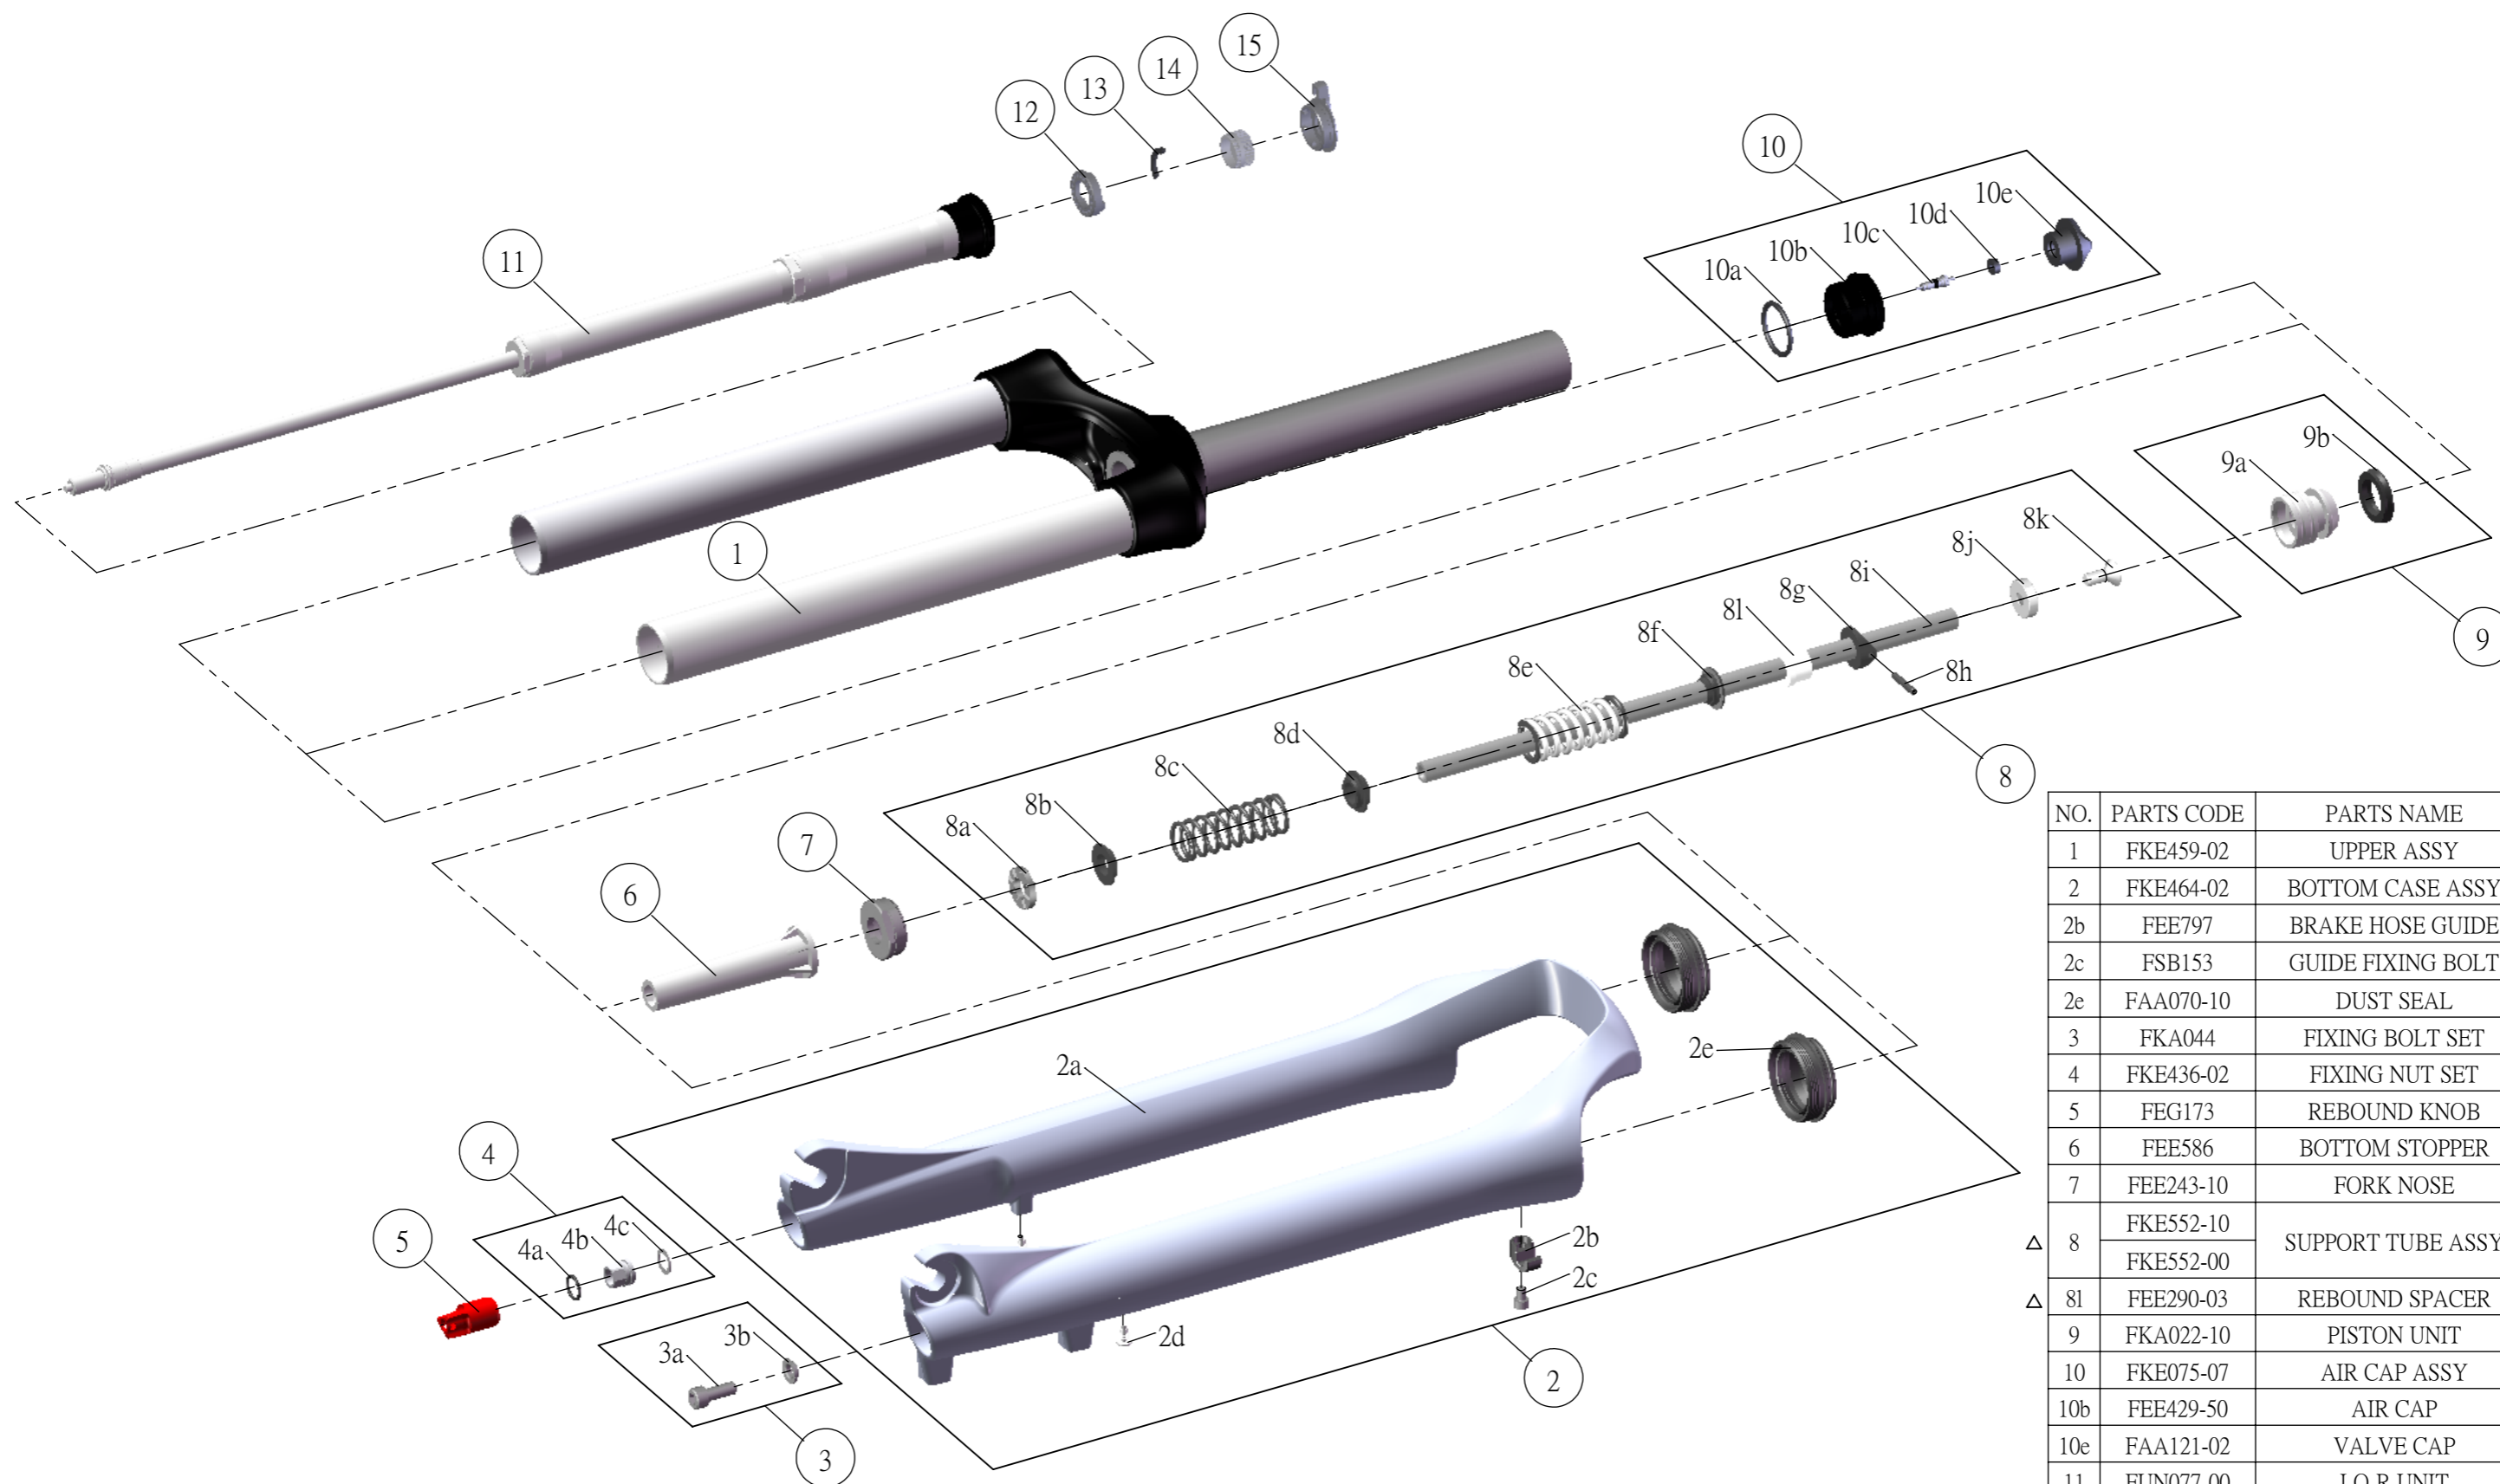

SF SUNTOUR

SF13-NRX-S-DS-LO-R-lite-700-

NO.	PARTS CODE	PARTS NAME	63	75	QT
1	FKE459-02	UPPER ASSY	*	*	1
2	FKE464-02	BOTTOM CASE ASSY	*	*	1
2b	FEE797	BRAKE HOSE GUIDE	*	*	1
2c	FSB153	GUIDE FIXING BOLT	*	*	1
2e	FAA070-10	DUST SEAL	*	*	2
3	FKA044	FIXING BOLT SET	*	*	1
4	FKE436-02	FIXING NUT SET	*	*	1
5	FEG173	REBOUND KNOB	*	*	1
6	FEE586	BOTTOM STOPPER	*	*	1
7	FEE243-10	FORK NOSE	*	*	1
Δ 8	FKE552-10	SUPPORT TUBE ASSY	*		1
	FKE552-00			*	1
Δ 8l	FEE290-03	REBOUND SPACER	*		1
9	FKA022-10	PISTON UNIT	*	*	1
10	FKE075-07	AIR CAP ASSY	*	*	1
10b	FEE429-50	AIR CAP	*	*	1
10e	FAA121-02	VALVE CAP	*	*	1
11	FUN077-00	LO-R UNIT	*	*	1
12	FEE257	CLICK HOLDER	*	*	1
13	FEE258	ADJUST CLICK	*	*	1
14	FEE256-10	ADJUST CORE	*	*	1
15	FEG036-10	LOCK OUT KNOB	*	*	1