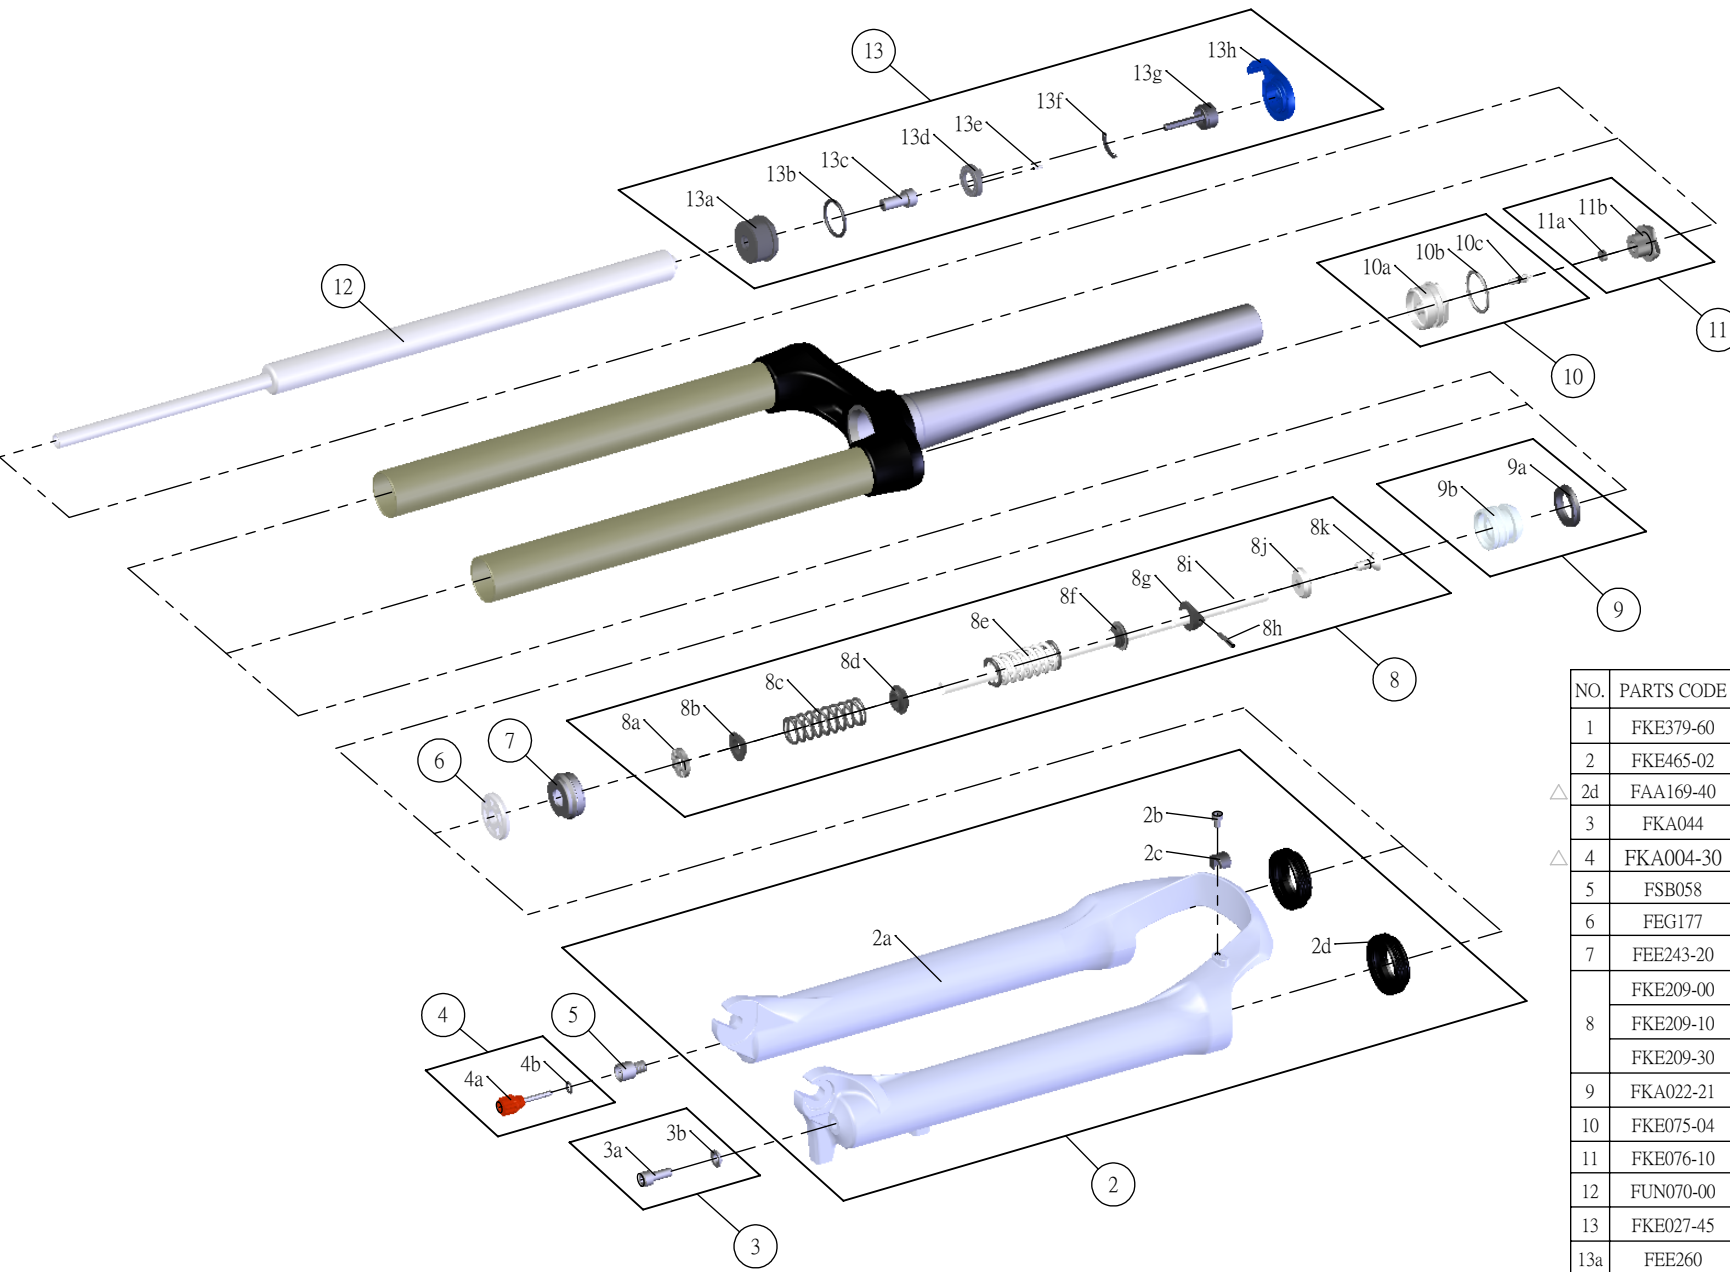

SUNTOUR

SF13-RAIDON X1 (N)-DS-LO-R-air-CTS-26-

Date	2013.07.17	Version	2
Amended	2014.03.17		

NO.	PARTS CODE	PARTS NAME	100	120	140	QT
1	FKE379-60	UPPER ASSY	*	*	*	1
2	FKE465-02	BOTTOM CASE ASSY	*	*	*	1
△ 2d	FAA169-40	DUST SEAL	*	*	*	2
3	FKA044	FIXING BOLT SET	*	*	*	1
△ 4	FKA004-30	REBOUND KNOB ASSY	*	*	*	1
5	FSB058	DAMPER FIXING BOLT	*	*	*	1
6	FEG177	BOTTOM STOPPER	*	*	*	1
7	FEE243-20	FORK NOSE	*	*	*	1
8	FKE209-00	SUPPORT TUBE ASSY		*		1
	FKE209-10		*		1	
	FKE209-30			*	1	
9	FKA022-21	PISTON UNIT	*	*	*	1
10	FKE075-04	AIR CAP ASSY	*	*	*	1
11	FKE076-10	VALVE CAP ASSY	*	*	*	1
12	FUN070-00	LO-R UNIT	*	*	*	1
13	FKE027-45	LO TOP CAP ASSY	*	*	*	1
13a	FEE260	ADJUST CAP	*	*	*	1
13g	FKA066	ADJUST CORE ASSY	*	*	*	1
13h	FEE938	LOCKOUT KNOB	*	*	*	1