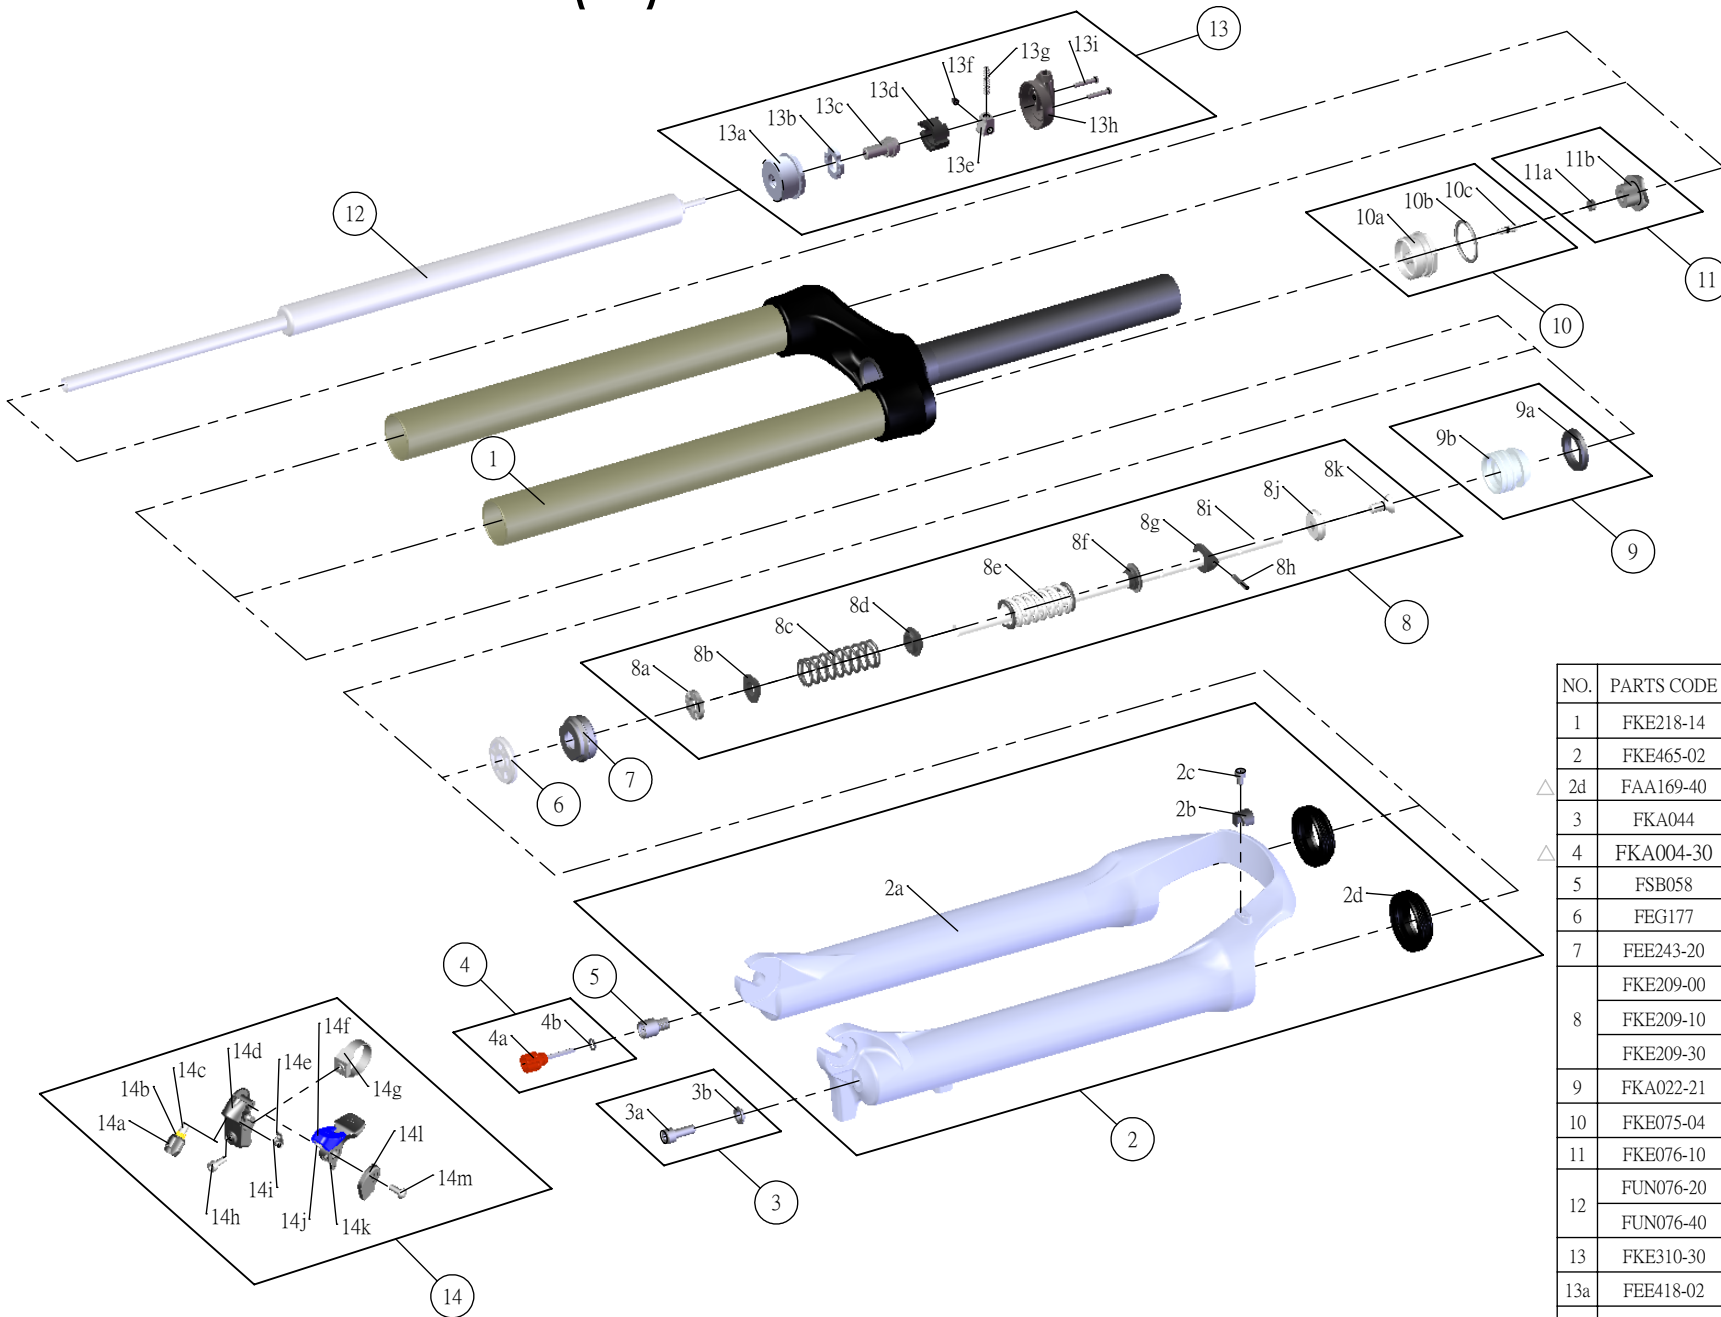

# SUNTOUR

## SF13-RAIDON X1 (N)-DS-RL-R-air-26-

Date	2013.07.17	Version	2
Amended	2014.03.17		

NO.	PARTS CODE	PARTS NAME	100	120	140	QT
1	FKE218-14	UPPER ASSY	*	*	*	1
2	FKE465-02	BOTTOM CASE ASSY	*	*	*	1
△ 2d	FAA169-40	DUST SEAL	*	*	*	2
3	FKA044	FIXING BOLT SET	*	*	*	1
△ 4	FKA004-30	REBOUND KNOB ASSY	*	*	*	1
5	FSB058	DAMPER FIXING BOLT	*	*	*	1
6	FEG177	BOTTOM STOPPER	*	*	*	1
7	FEE243-20	FORK NOSE	*	*	*	1
8	FKE209-00	SUPPORT TUBE ASSY		*		1
	FKE209-10		*		1	
	FKE209-30			*	1	
9	FKA022-21	PISTON UNIT	*	*	*	1
10	FKE075-04	AIR CAP ASSY	*	*	*	1
11	FKE076-10	VALVE CAP ASSY	*	*	*	1
12	FUN076-20	RL UNIT	*	*		1
	FUN076-40				*	1
13	FKE310-30	RL COVER ASSY	*	*	*	1
13a	FEE418-02	FIX CAP	*	*	*	1
13h	FEE939	RL COVER	*	*	*	1
14	SL9SC-RLO	REMOTE LEVER ASSY	*	*	*	1