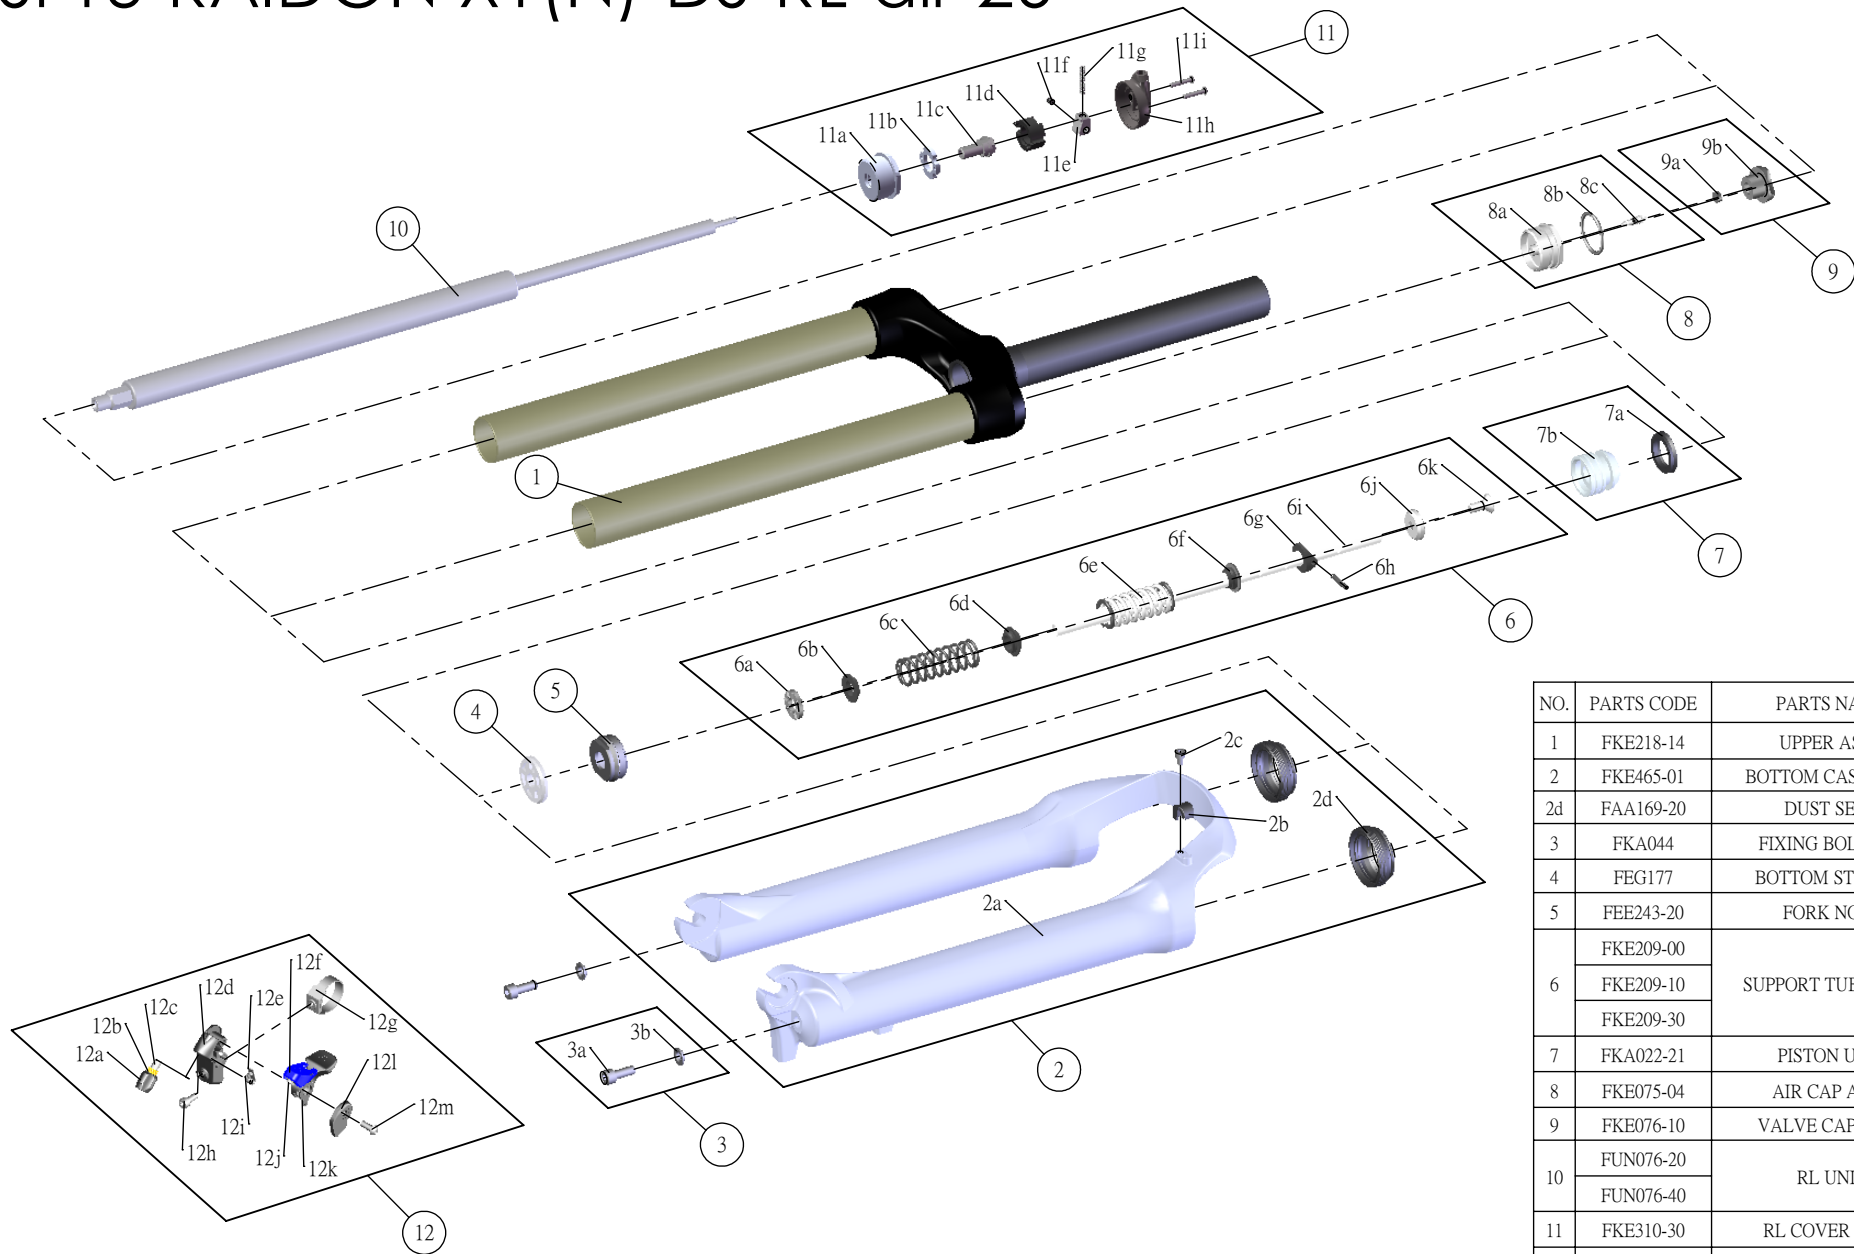

## SF13-RAIDON X1 (N)-DS-RL-air-26-

NO.	PARTS CODE	PARTS NAME	100	120	140	QT
1	FKE218-14	UPPER ASSY	*	*	*	1
2	FKE465-01	BOTTOM CASE ASSY	*	*	*	1
2d	FAA169-20	DUST SEAL	*	*	*	2
3	FKA044	FIXING BOLT SET	*	*	*	2
4	FEG177	BOTTOM STOPPER	*	*	*	1
5	FEE243-20	FORK NOSE	*	*	*	1
6	FKE209-00	SUPPORT TUBE ASSY		*		1
	FKE209-10		*		1	
	FKE209-30				*	1
7	FKA022-21	PISTON UNIT	*	*	*	1
8	FKE075-04	AIR CAP ASSY	*	*	*	1
9	FKE076-10	VALVE CAP ASSY	*	*	*	1
10	FUN076-20	RL UNIT	*	*		1
	FUN076-40				*	1
11	FKE310-30	RL COVER ASSY	*	*	*	1
11a	FEE418-02	FIX CAP	*	*	*	1
11h	FEE939	RL COVER	*	*	*	1
12	SL9SC-RLO	REMOTE LEVER ASSY	*	*	*	1