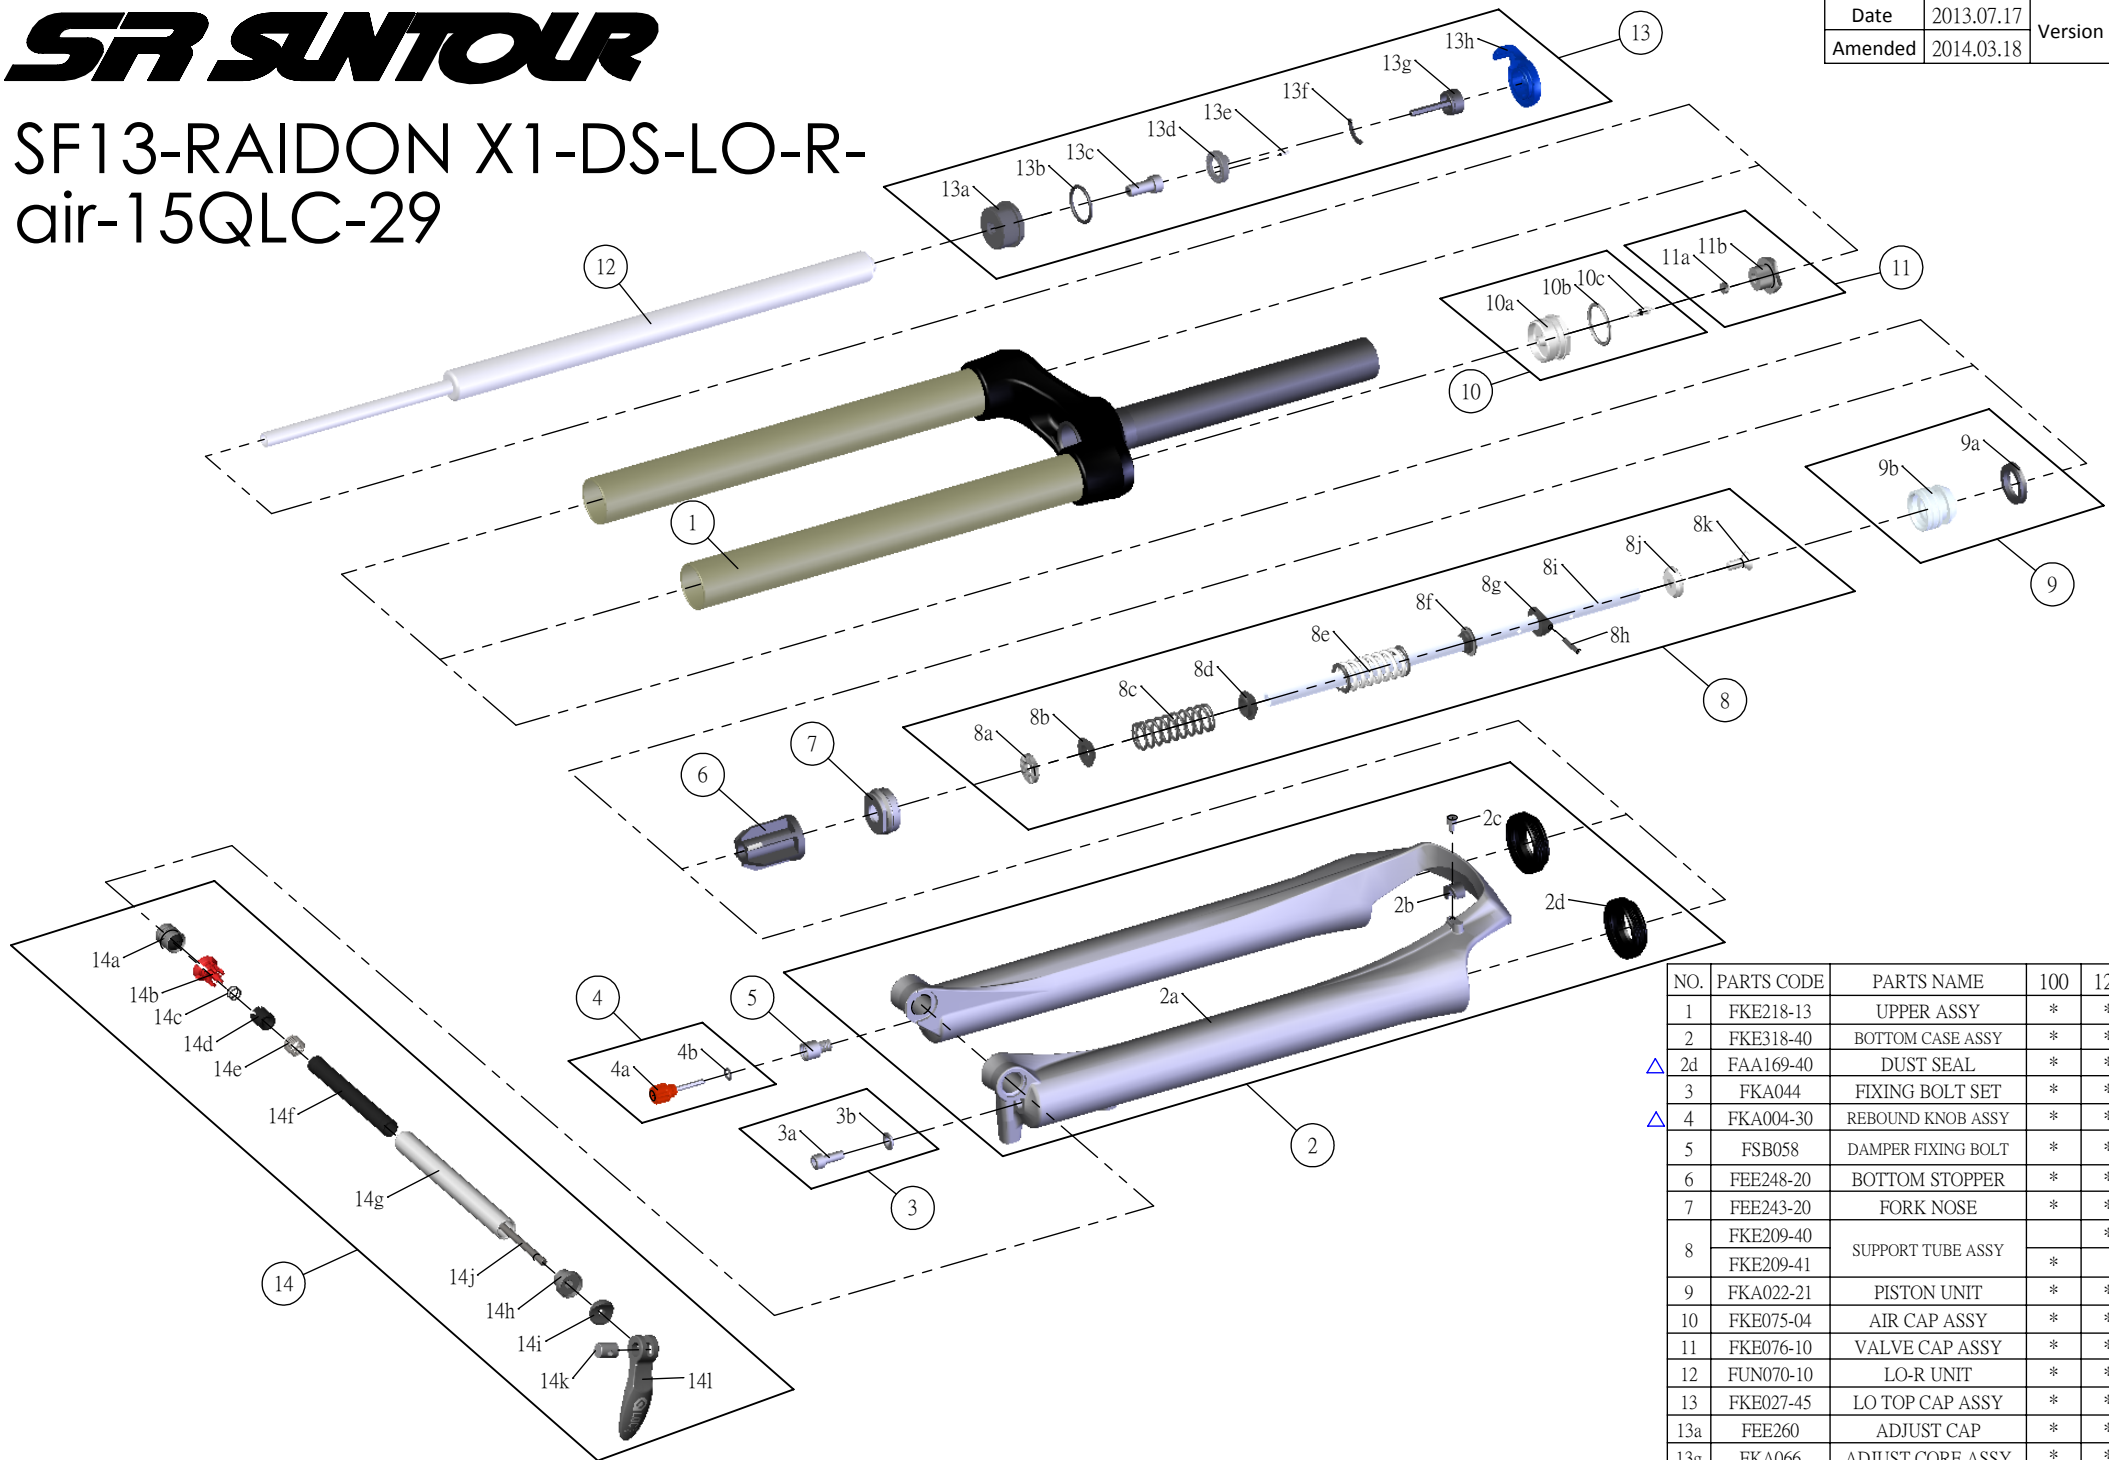

SF SUNTOUR

SF13-RAIDON X1-DS-LO-R- air-15QLC-29

Date	2013.07.17	Version	2
Amended	2014.03.18		

NO.	PARTS CODE	PARTS NAME	100	120	QT
1	FKE218-13	UPPER ASSY	*	*	1
2	FKE318-40	BOTTOM CASE ASSY	*	*	1
2d	FAA169-40	DUST SEAL	*	*	2
3	FKA044	FIXING BOLT SET	*	*	1
4	FKA004-30	REBOUND KNOB ASSY	*	*	1
5	FSB058	DAMPER FIXING BOLT	*	*	1
6	FEE248-20	BOTTOM STOPPER	*	*	1
7	FEE243-20	FORK NOSE	*	*	1
8	FKE209-40	SUPPORT TUBE ASSY		*	1
	FKE209-41		*		1
9	FKA022-21	PISTON UNIT	*	*	1
10	FKE075-04	AIR CAP ASSY	*	*	1
11	FKE076-10	VALVE CAP ASSY	*	*	1
12	FUN070-10	LO-R UNIT	*	*	1
13	FKE027-45	LO TOP CAP ASSY	*	*	1
13a	FEE260	ADJUST CAP	*	*	1
13g	FKA066	ADJUST CORE ASSY	*	*	1
13h	FEE938	LOCKOUT KNOB	*	*	1
14	FKA069-00	QLC15 AXLE SET	*	*	1