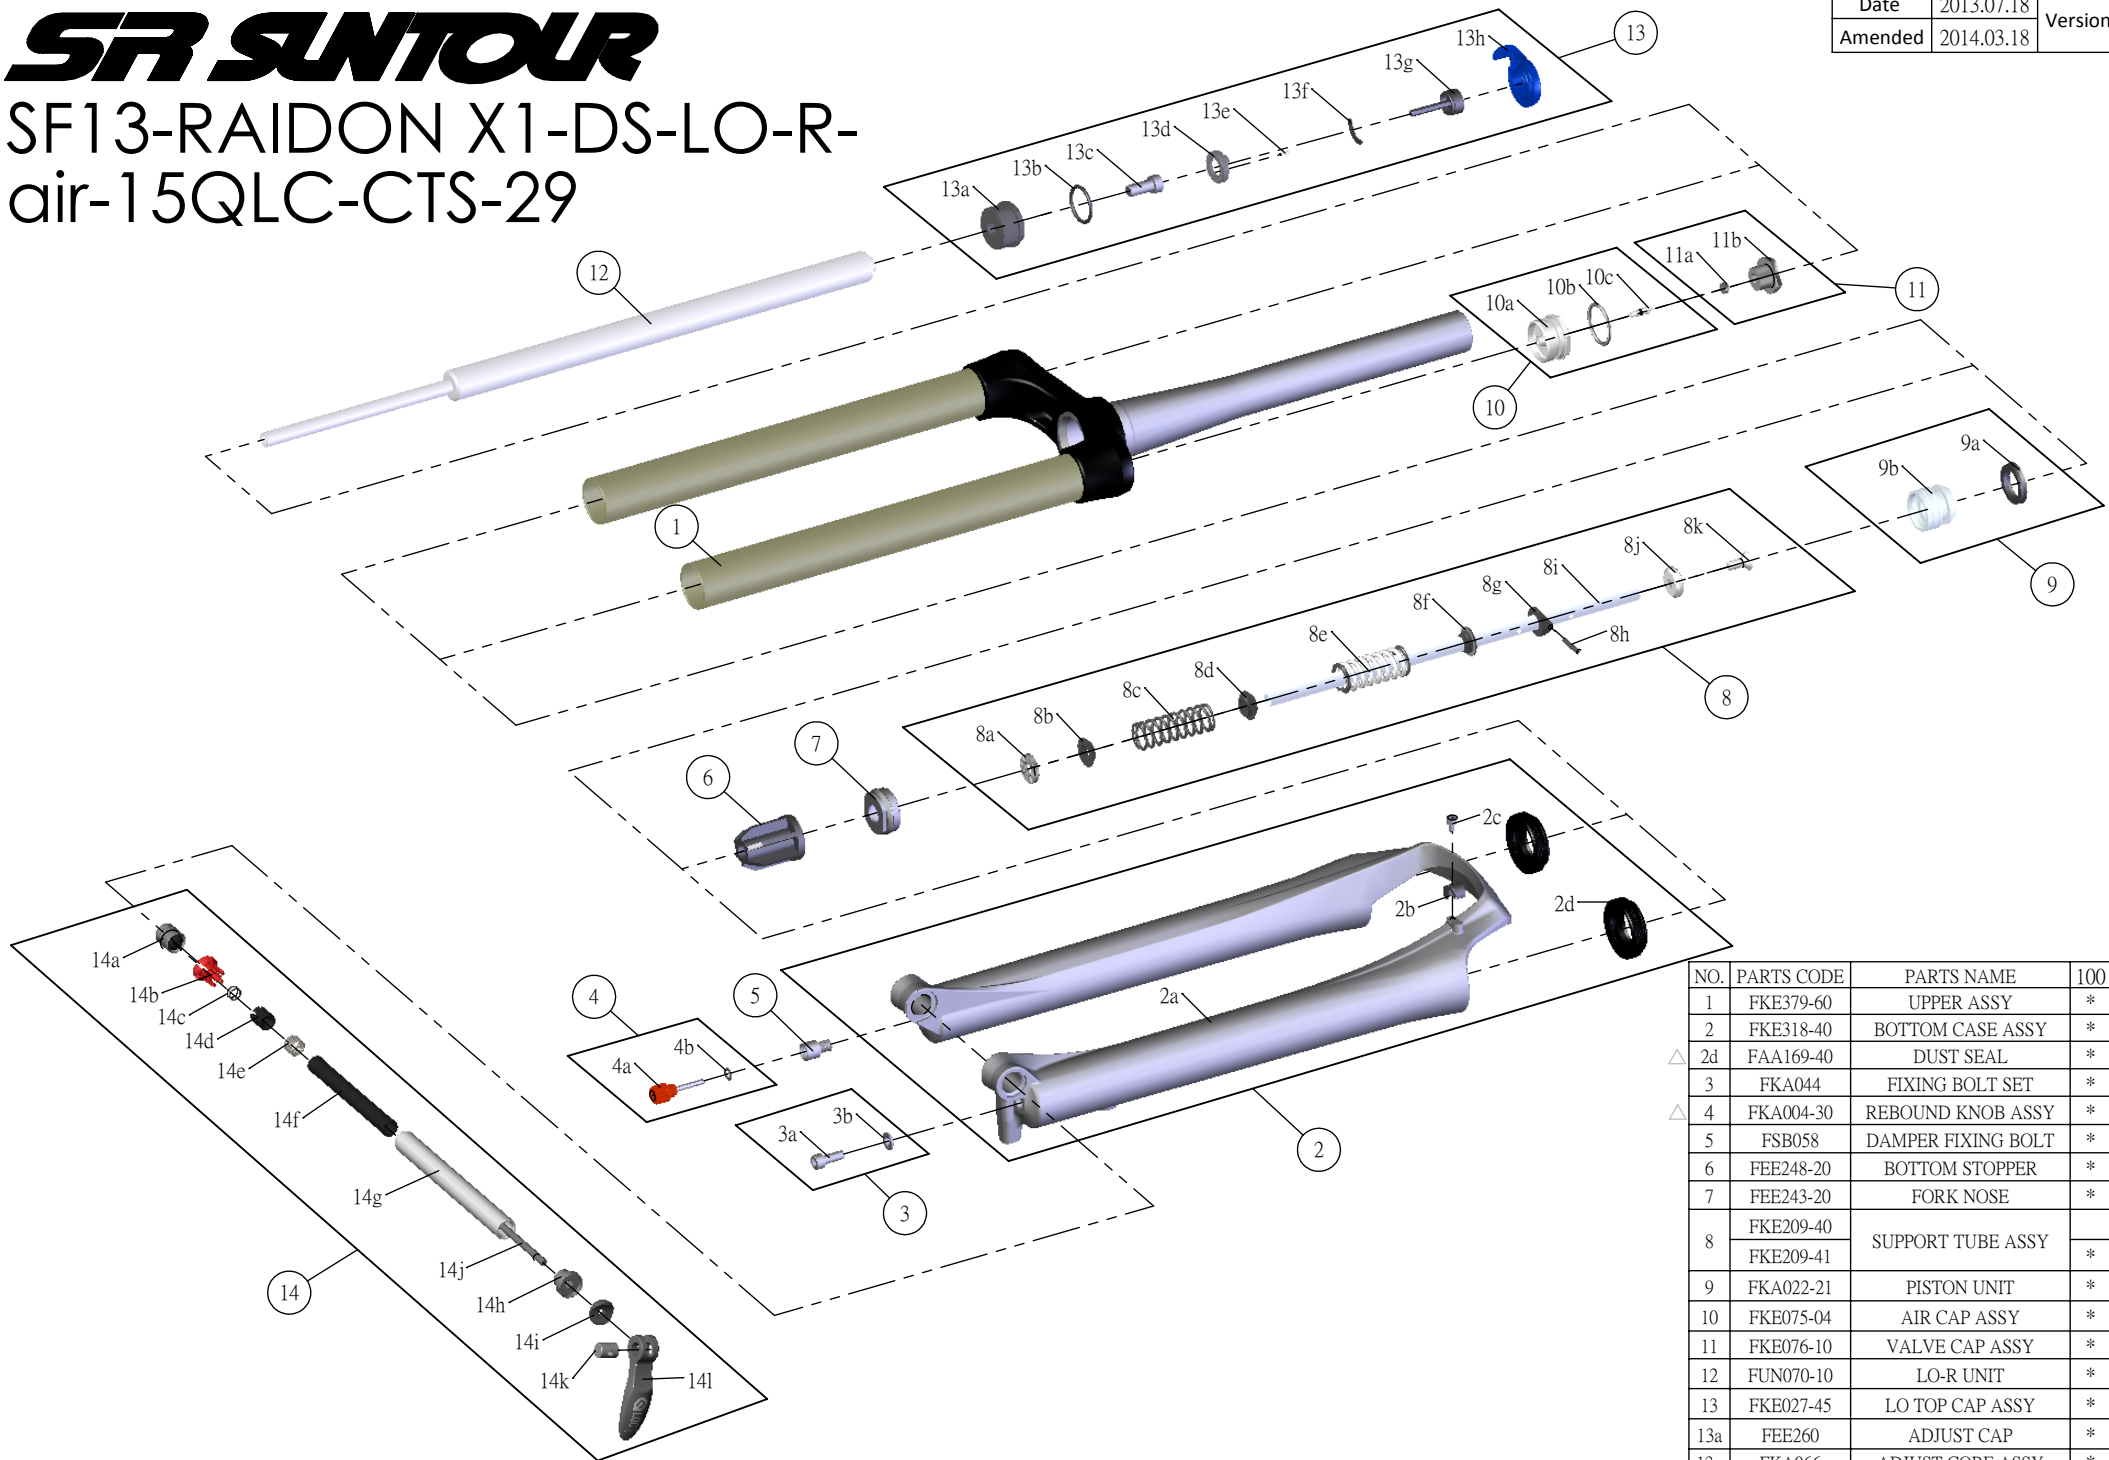

SUNTOUR

SF13-RAIDON X1-DS-LO-R- air-15QLC-CTS-29

| | | | |
|---------|------------|---------|---|
| Date | 2013.07.18 | Version | 2 |
| Amended | 2014.03.18 | | |

| NO. | PARTS CODE | PARTS NAME | 100 | 120 | QT |
|------|------------|--------------------|-----|-----|----|
| 1 | FKE379-60 | UPPER ASSY | * | * | 1 |
| 2 | FKE318-40 | BOTTOM CASE ASSY | * | * | 1 |
| △ 2d | FAA169-40 | DUST SEAL | * | * | 2 |
| 3 | FKA044 | FIXING BOLT SET | * | * | 1 |
| △ 4 | FKA004-30 | REBOUND KNOB ASSY | * | * | 1 |
| 5 | FSB058 | DAMPER FIXING BOLT | * | * | 1 |
| 6 | FEE248-20 | BOTTOM STOPPER | * | * | 1 |
| 7 | FEE243-20 | FORK NOSE | * | * | 1 |
| 8 | FKE209-40 | SUPPORT TUBE ASSY | | * | 1 |
| | FKE209-41 | | * | | 1 |
| 9 | FKA022-21 | PISTON UNIT | * | * | 1 |
| 10 | FKE075-04 | AIR CAP ASSY | * | * | 1 |
| 11 | FKE076-10 | VALVE CAP ASSY | * | * | 1 |
| 12 | FUN070-10 | LO-R UNIT | * | * | 1 |
| 13 | FKE027-45 | LO TOP CAP ASSY | * | * | 1 |
| 13a | FEE260 | ADJUST CAP | * | * | 1 |
| 13g | FKA066 | ADJUST CORE ASSY | * | * | 1 |
| 13h | FEE938 | LOCKOUT KNOB | * | * | 1 |
| 14 | FKA069-00 | QLC15 AXLE SET | * | * | 1 |