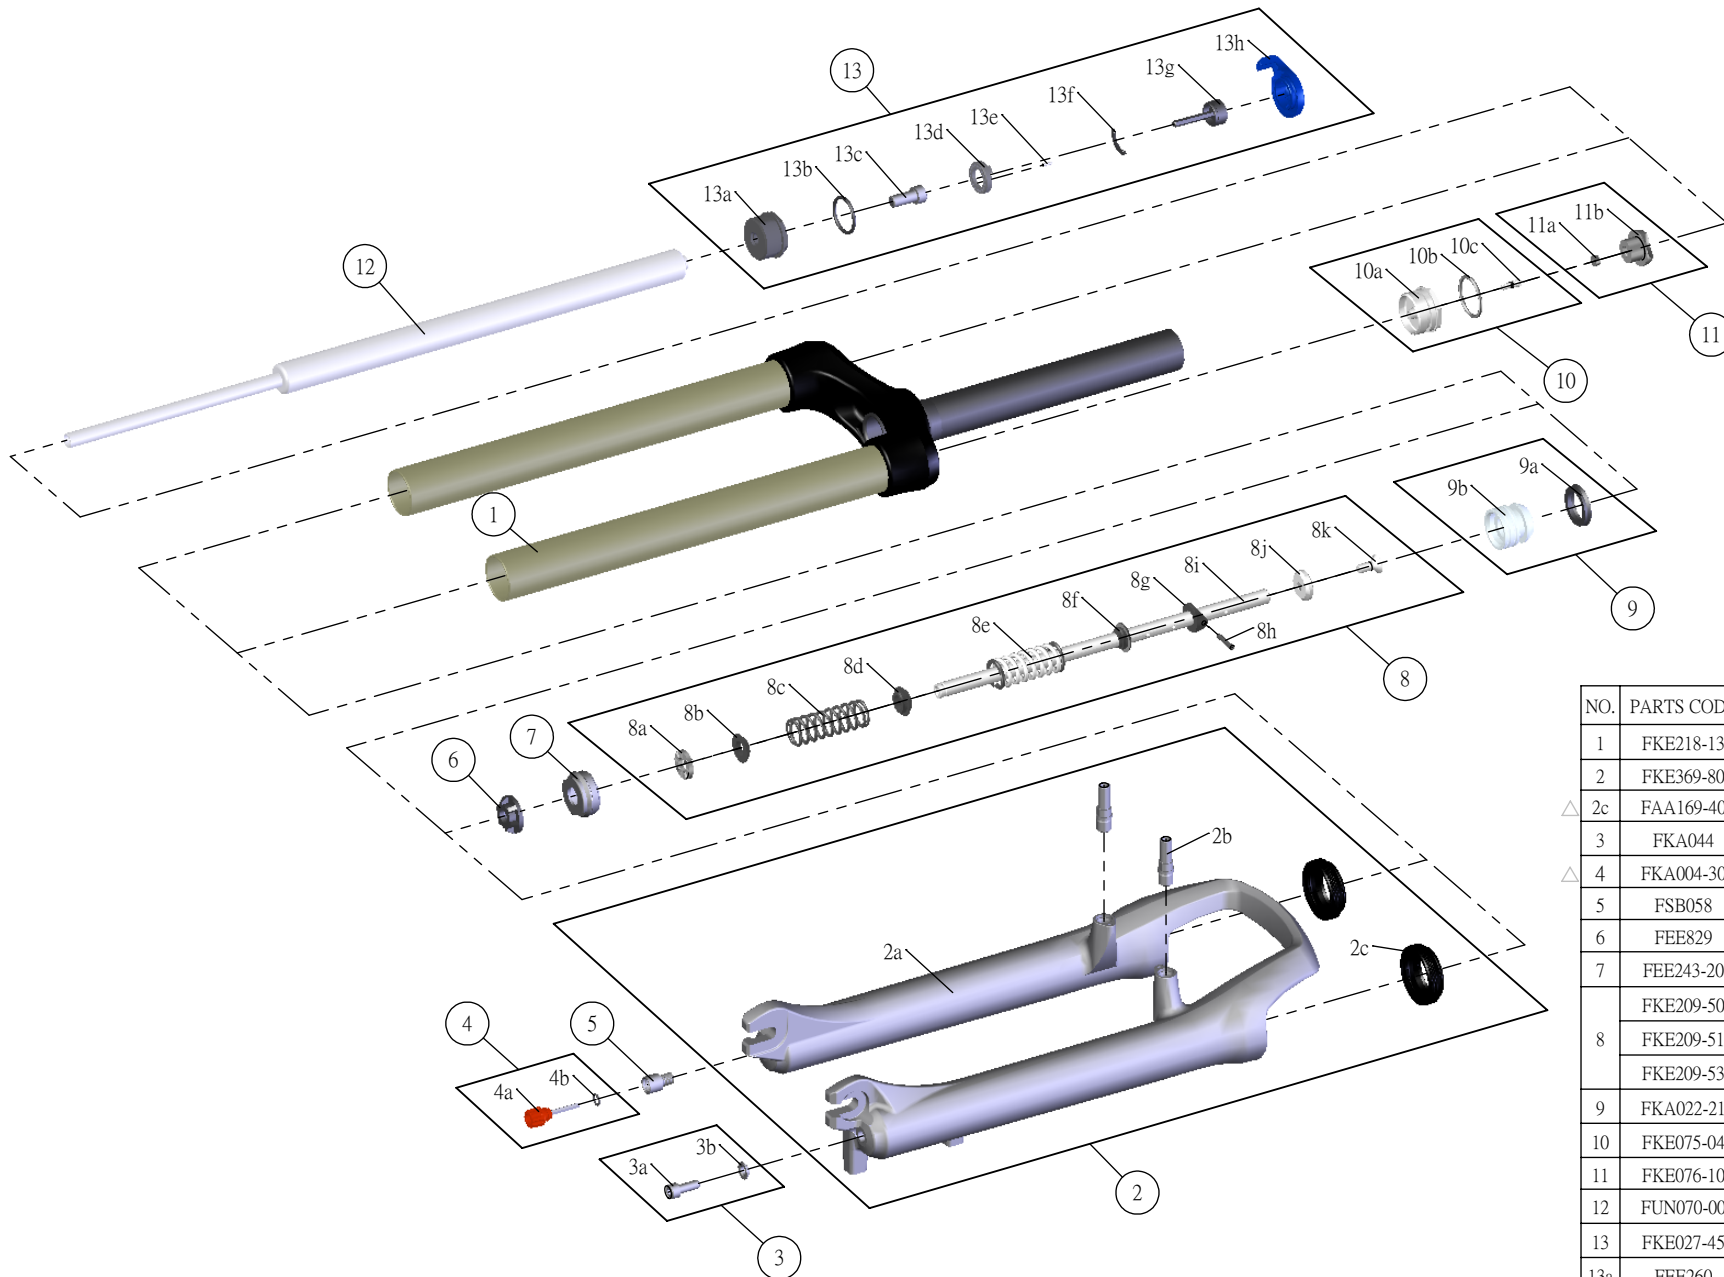

# SUNTOUR

## SF13-RAIDON X1-P-LO-R-air-26-

Date	2013.07.18	Version	2
Amended	2014.03.18		

NO.	PARTS CODE	PARTS NAME	100	120	140	QT
1	FKE218-13	UPPER ASSY	*	*	*	1
2	FKE369-80	BOTTOM CASE ASSY	*	*	*	1
△ 2c	FAA169-40	DUST SEAL	*	*	*	2
3	FKA044	FIXING BOLT SET	*	*	*	1
△ 4	FKA004-30	REBOUND KNOB ASSY	*	*	*	1
5	FSB058	DAMPER FIXING BOLT	*	*	*	1
6	FEE829	BOTTOM STOPPER	*	*	*	1
7	FEE243-20	FORK NOSE	*	*	*	1
8	FKE209-50	SUPPORT TUBE ASSY		*		1
	FKE209-51		*		1	
	FKE209-53				*	1
9	FKA022-21	PISTON UNIT	*	*	*	1
10	FKE075-04	AIR CAP ASSY	*	*	*	1
11	FKE076-10	VALVE CAP ASSY	*	*	*	1
12	FUN070-00	LO-R UNIT	*	*	*	1
13	FKE027-45	LO TOP CAP ASSY	*	*	*	1
13a	FEE260	ADJUST CAP	*	*	*	1
13g	FKA066	ADJUST CORE ASSY	*	*	*	1
13h	FEE938	LOCKOUT KNOB	*	*	*	1