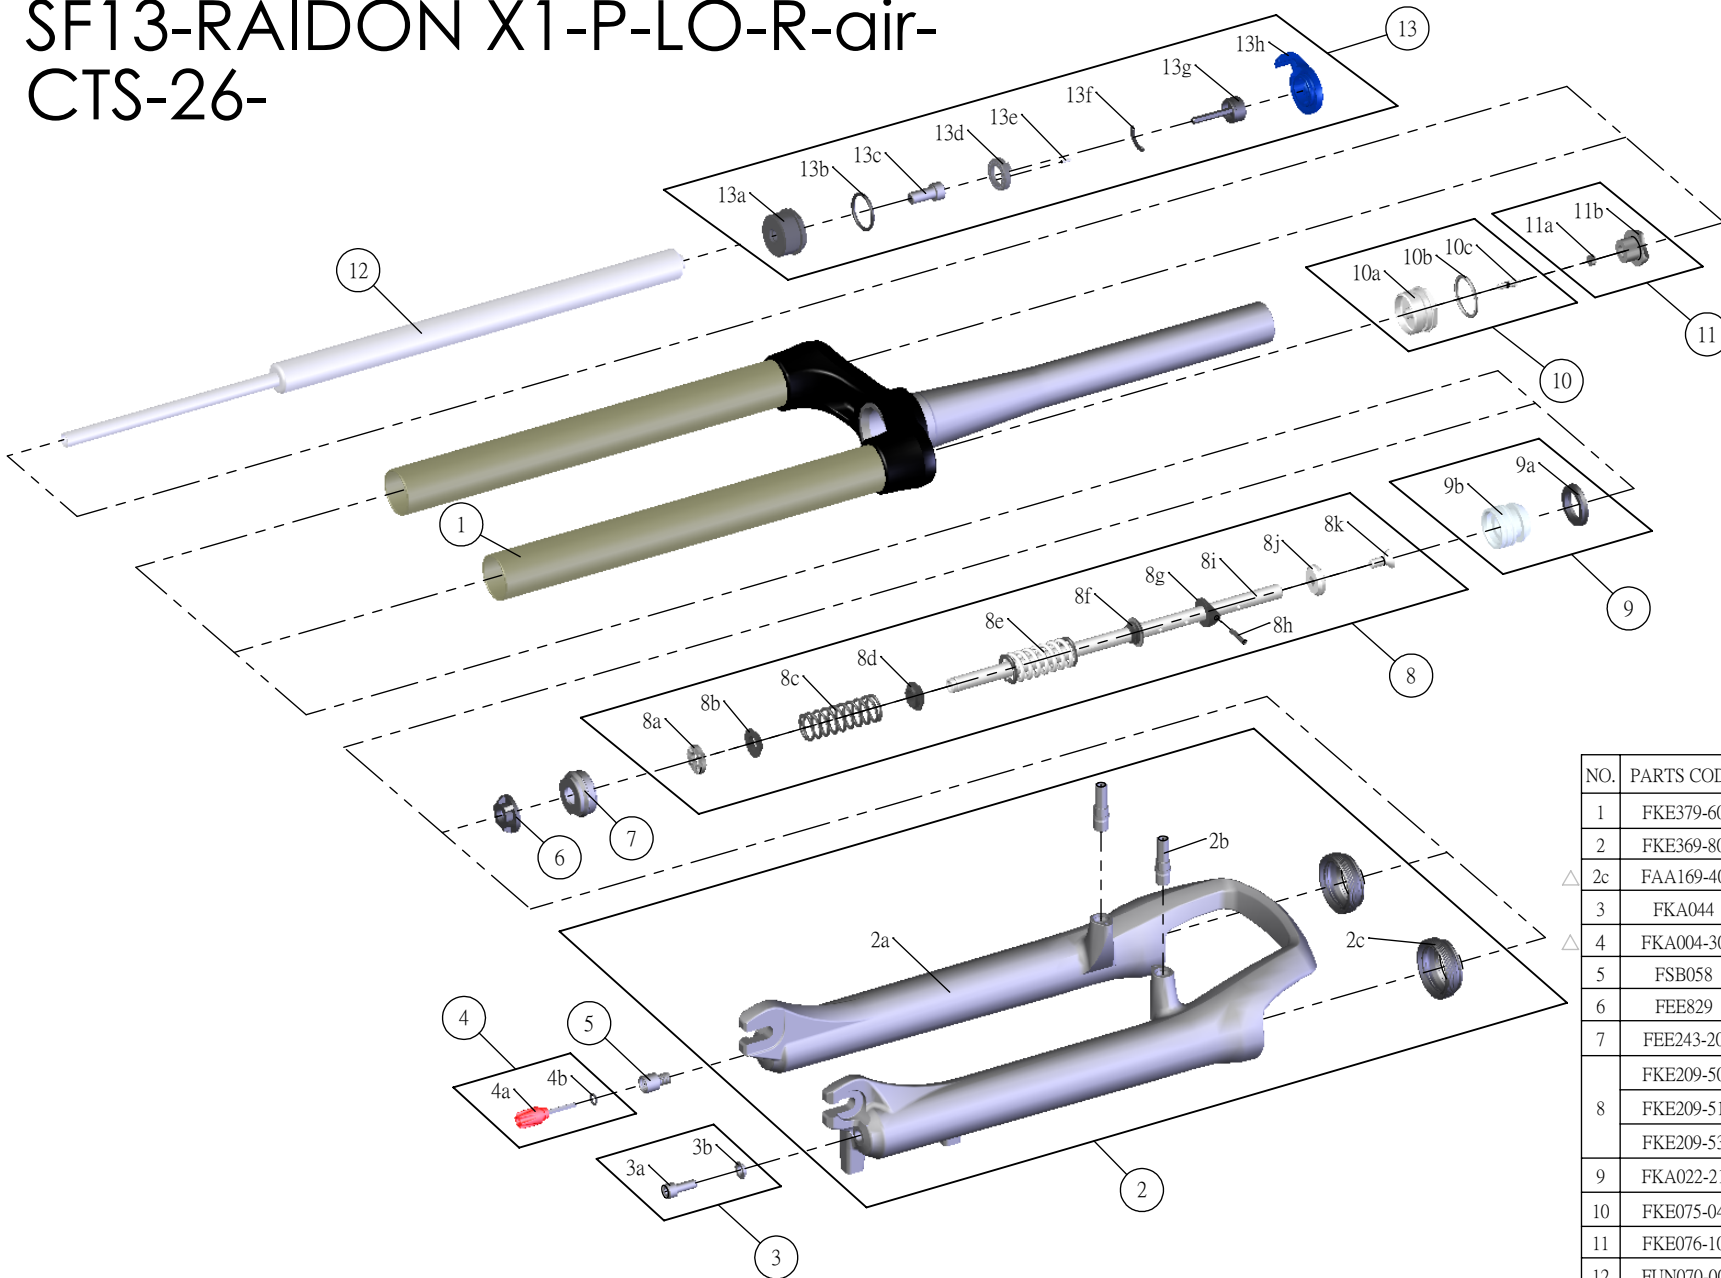

SUNTOUR

SF13-RAIDON X1-P-LO-R-air-CTS-26-

Date	2013.07.18	Version	2
Amended	2014.03.18		

NO.	PARTS CODE	PARTS NAME	100	120	140	QT
1	FKE379-60	UPPER ASSY	*	*	*	1
2	FKE369-80	BOTTOM CASE ASSY	*	*	*	1
2c	FAA169-40	DUST SEAL	*	*	*	2
3	FKA044	FIXING BOLT SET	*	*	*	1
4	FKA004-30	REBOUND KNOB ASSY	*	*	*	1
5	FSB058	DAMPER FIXING BOLT	*	*	*	1
6	FEE829	BOTTOM STOPPER	*	*	*	1
7	FEE243-20	FORK NOSE	*	*	*	1
8	FKE209-50	SUPPORT TUBE ASSY		*		1
	FKE209-51		*		1	
	FKE209-53				*	1
9	FKA022-21	PISTON UNIT	*	*	*	1
10	FKE075-04	AIR CAP ASSY	*	*	*	1
11	FKE076-10	VALVE CAP ASSY	*	*	*	1
12	FUN070-00	LO-R UNIT	*	*	*	1
13	FKE027-45	LO TOP CAP ASSY	*	*	*	1
13a	FEE260	ADJUST CAP	*	*	*	1
13g	FKA066	ADJUST CORE ASSY	*	*	*	1
13h	FEE938	LOCKOUT KNOB	*	*	*	1