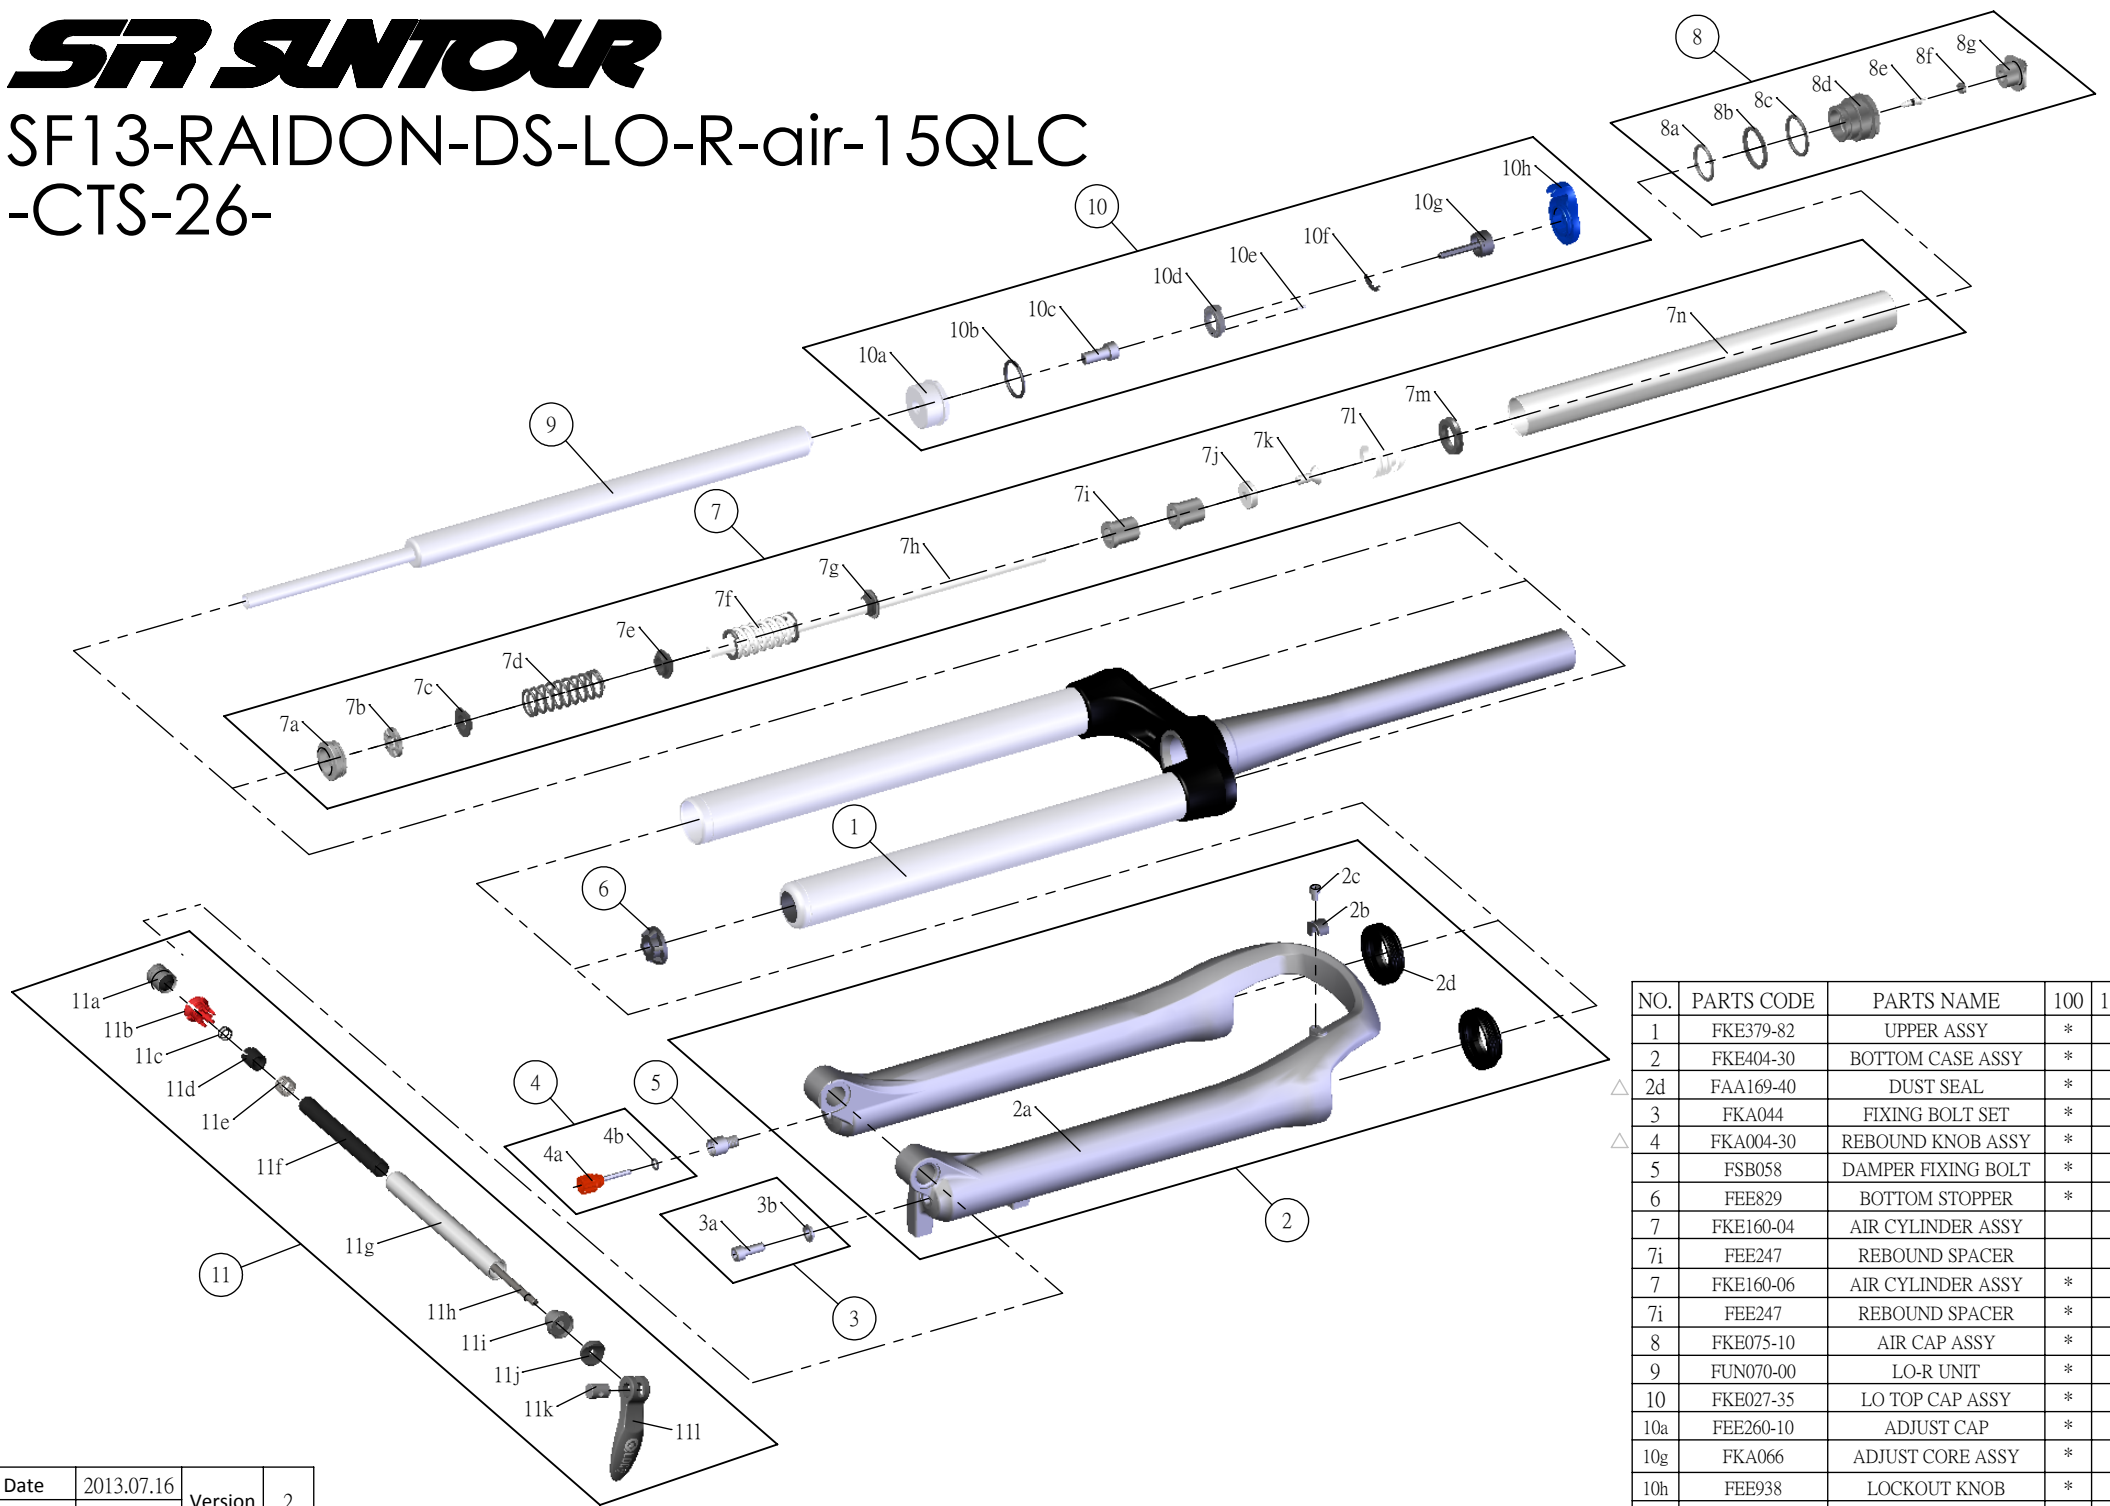

SUNTOUR

SF13-RAIDON-DS-LO-R-air-15QLC -CTS-26-

NO.	PARTS CODE	PARTS NAME	100	120	QT
1	FKE379-82	UPPER ASSY	*	*	1
2	FKE404-30	BOTTOM CASE ASSY	*	*	1
2d	FAA169-40	DUST SEAL	*	*	2
3	FKA044	FIXING BOLT SET	*	*	1
4	FKA004-30	REBOUND KNOB ASSY	*	*	1
5	FSB058	DAMPER FIXING BOLT	*	*	1
6	FEE829	BOTTOM STOPPER	*	*	1
7	FKE160-04	AIR CYLINDER ASSY		*	1
7i	FEE247	REBOUND SPACER		*	1
7	FKE160-06	AIR CYLINDER ASSY	*		1
7i	FEE247	REBOUND SPACER	*		2
8	FKE075-10	AIR CAP ASSY	*	*	1
9	FUN070-00	LO-R UNIT	*	*	1
10	FKE027-35	LO TOP CAP ASSY	*	*	1
10a	FEE260-10	ADJUST CAP	*	*	1
10g	FKA066	ADJUST CORE ASSY	*	*	1
10h	FEE938	LOCKOUT KNOB	*	*	1
11	FKA069-00	QLC15 AXLE SET	*	*	1