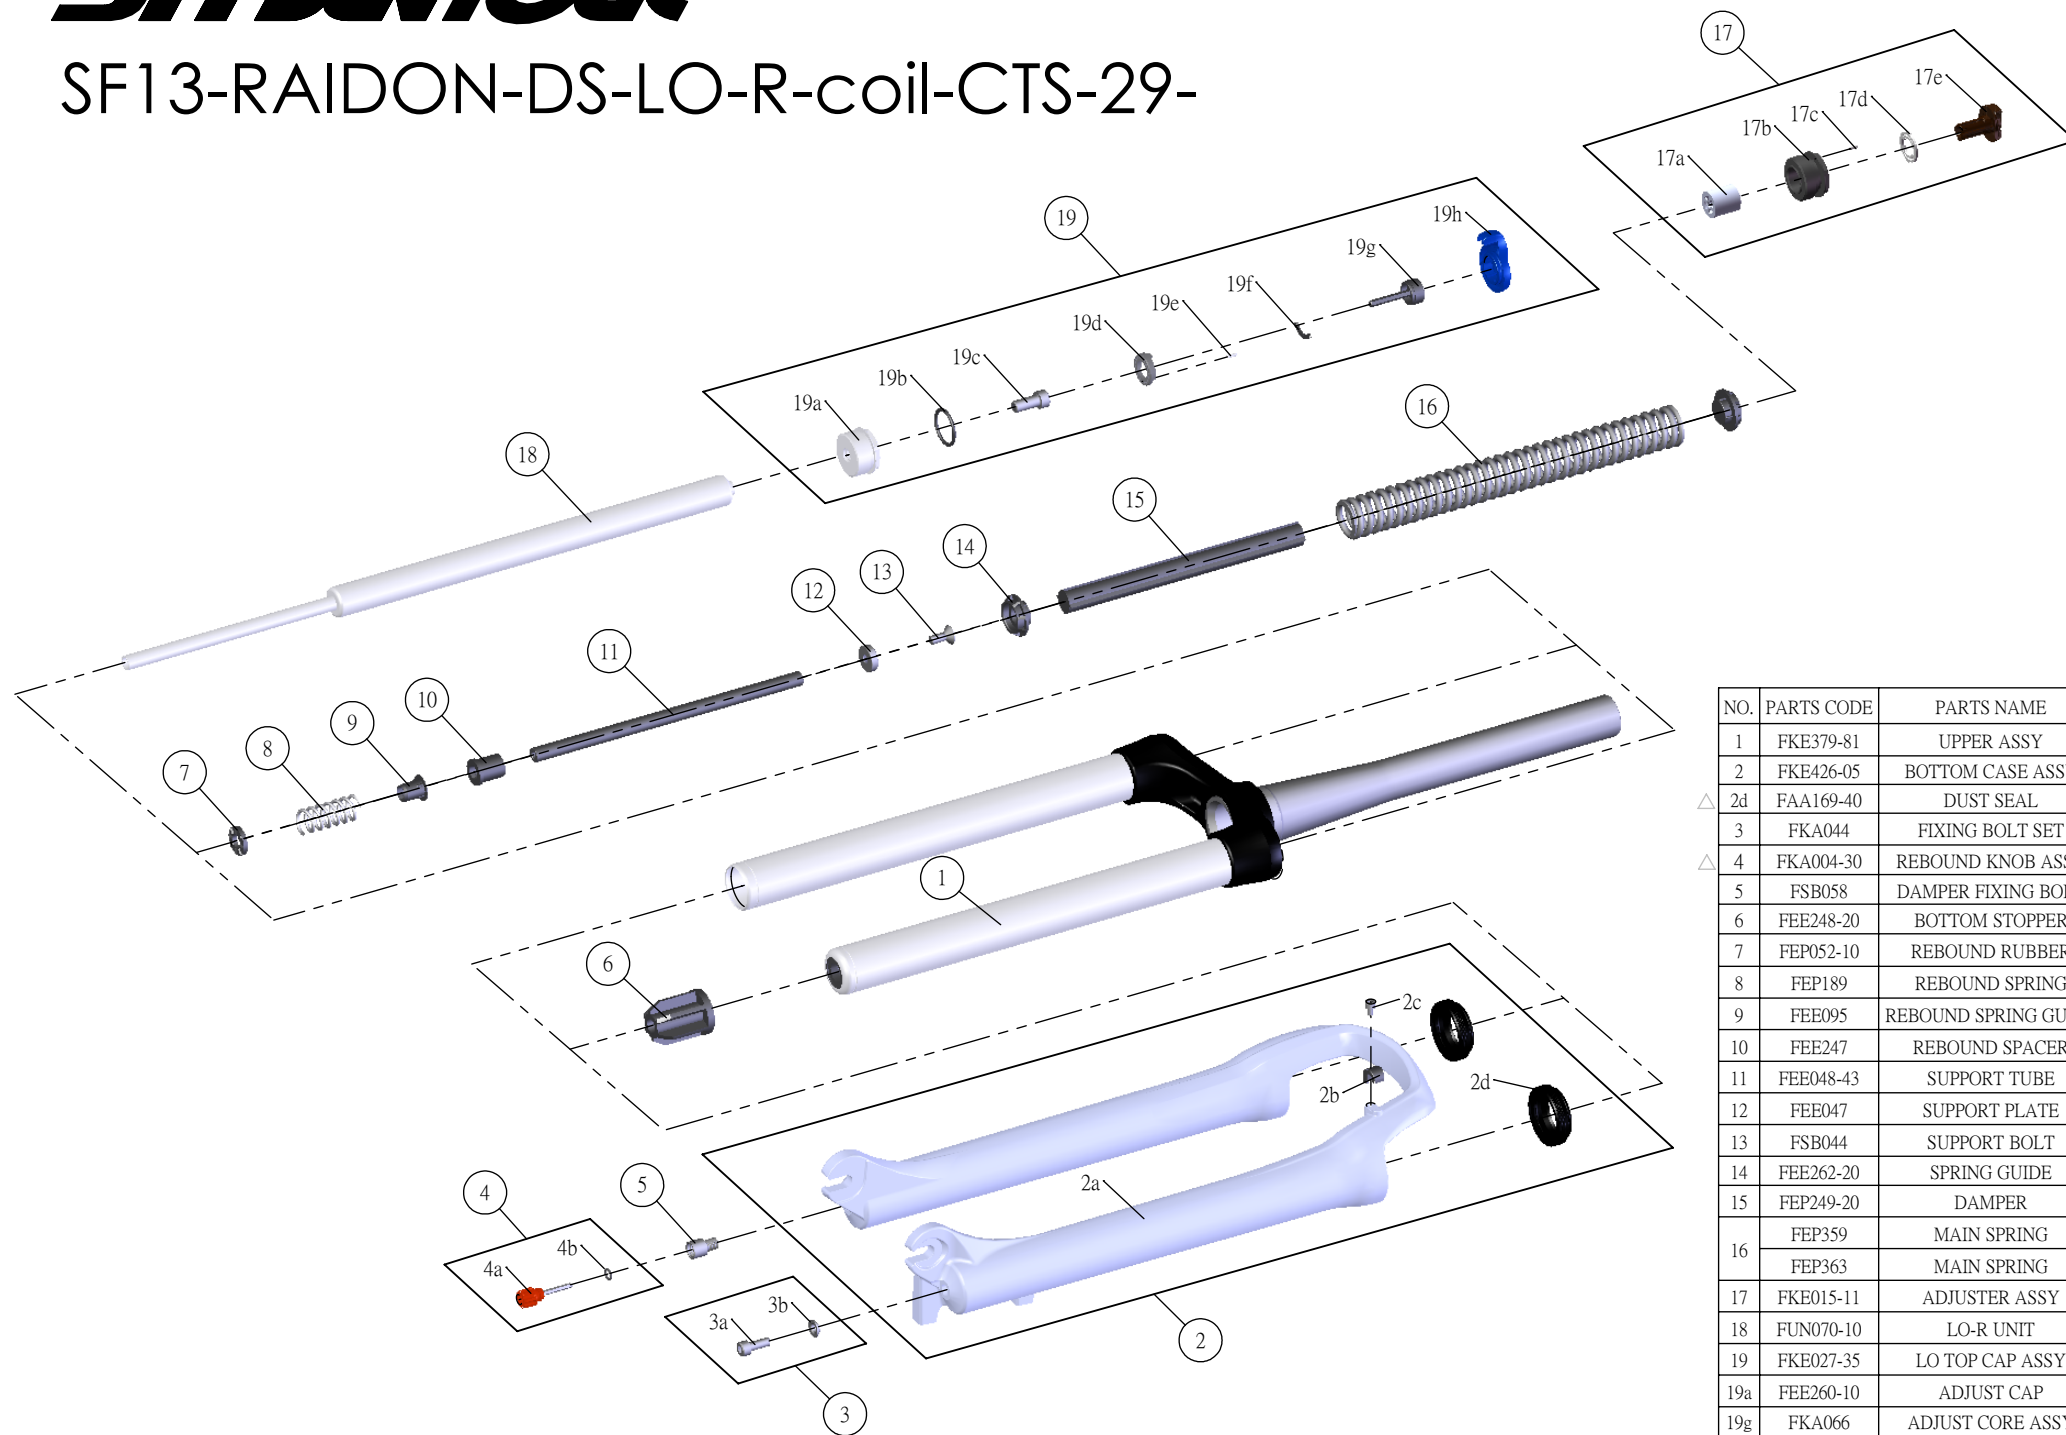

SF13-RAIDON-DS-LO-R-coil-CTS-29-

Date	2013.07.17	Version	2
Amended	2014.03.14		

NO.	PARTS CODE	PARTS NAME	100	120	QT
1	FKE379-81	UPPER ASSY	*	*	1
2	FKE426-05	BOTTOM CASE ASSY	*	*	1
△ 2d	FAA169-40	DUST SEAL	*	*	2
3	FKA044	FIXING BOLT SET	*	*	1
△ 4	FKA004-30	REBOUND KNOB ASSY	*	*	1
5	FSB058	DAMPER FIXING BOLT	*	*	1
6	FEE248-20	BOTTOM STOPPER	*	*	1
7	FEP052-10	REBOUND RUBBER	*	*	1
8	FEP189	REBOUND SPRING	*	*	1
9	FEE095	REBOUND SPRING GUIDE	*	*	1
10	FEE247	REBOUND SPACER	*		1
11	FEE048-43	SUPPORT TUBE	*	*	1
12	FEE047	SUPPORT PLATE	*	*	1
13	FSB044	SUPPORT BOLT	*	*	1
14	FEE262-20	SPRING GUIDE	*	*	2
15	FEP249-20	DAMPER	*	*	1
16	FEP359	MAIN SPRING	*		1
	FEP363	MAIN SPRING		*	1
17	FKE015-11	ADJUSTER ASSY	*	*	1
18	FUN070-10	LO-R UNIT	*	*	1
19	FKE027-35	LO TOP CAP ASSY	*	*	1
19a	FEE260-10	ADJUST CAP	*	*	1
19g	FKA066	ADJUST CORE ASSY	*	*	1
19h	FEE938	LOCKOUT KNOB	*	*	1