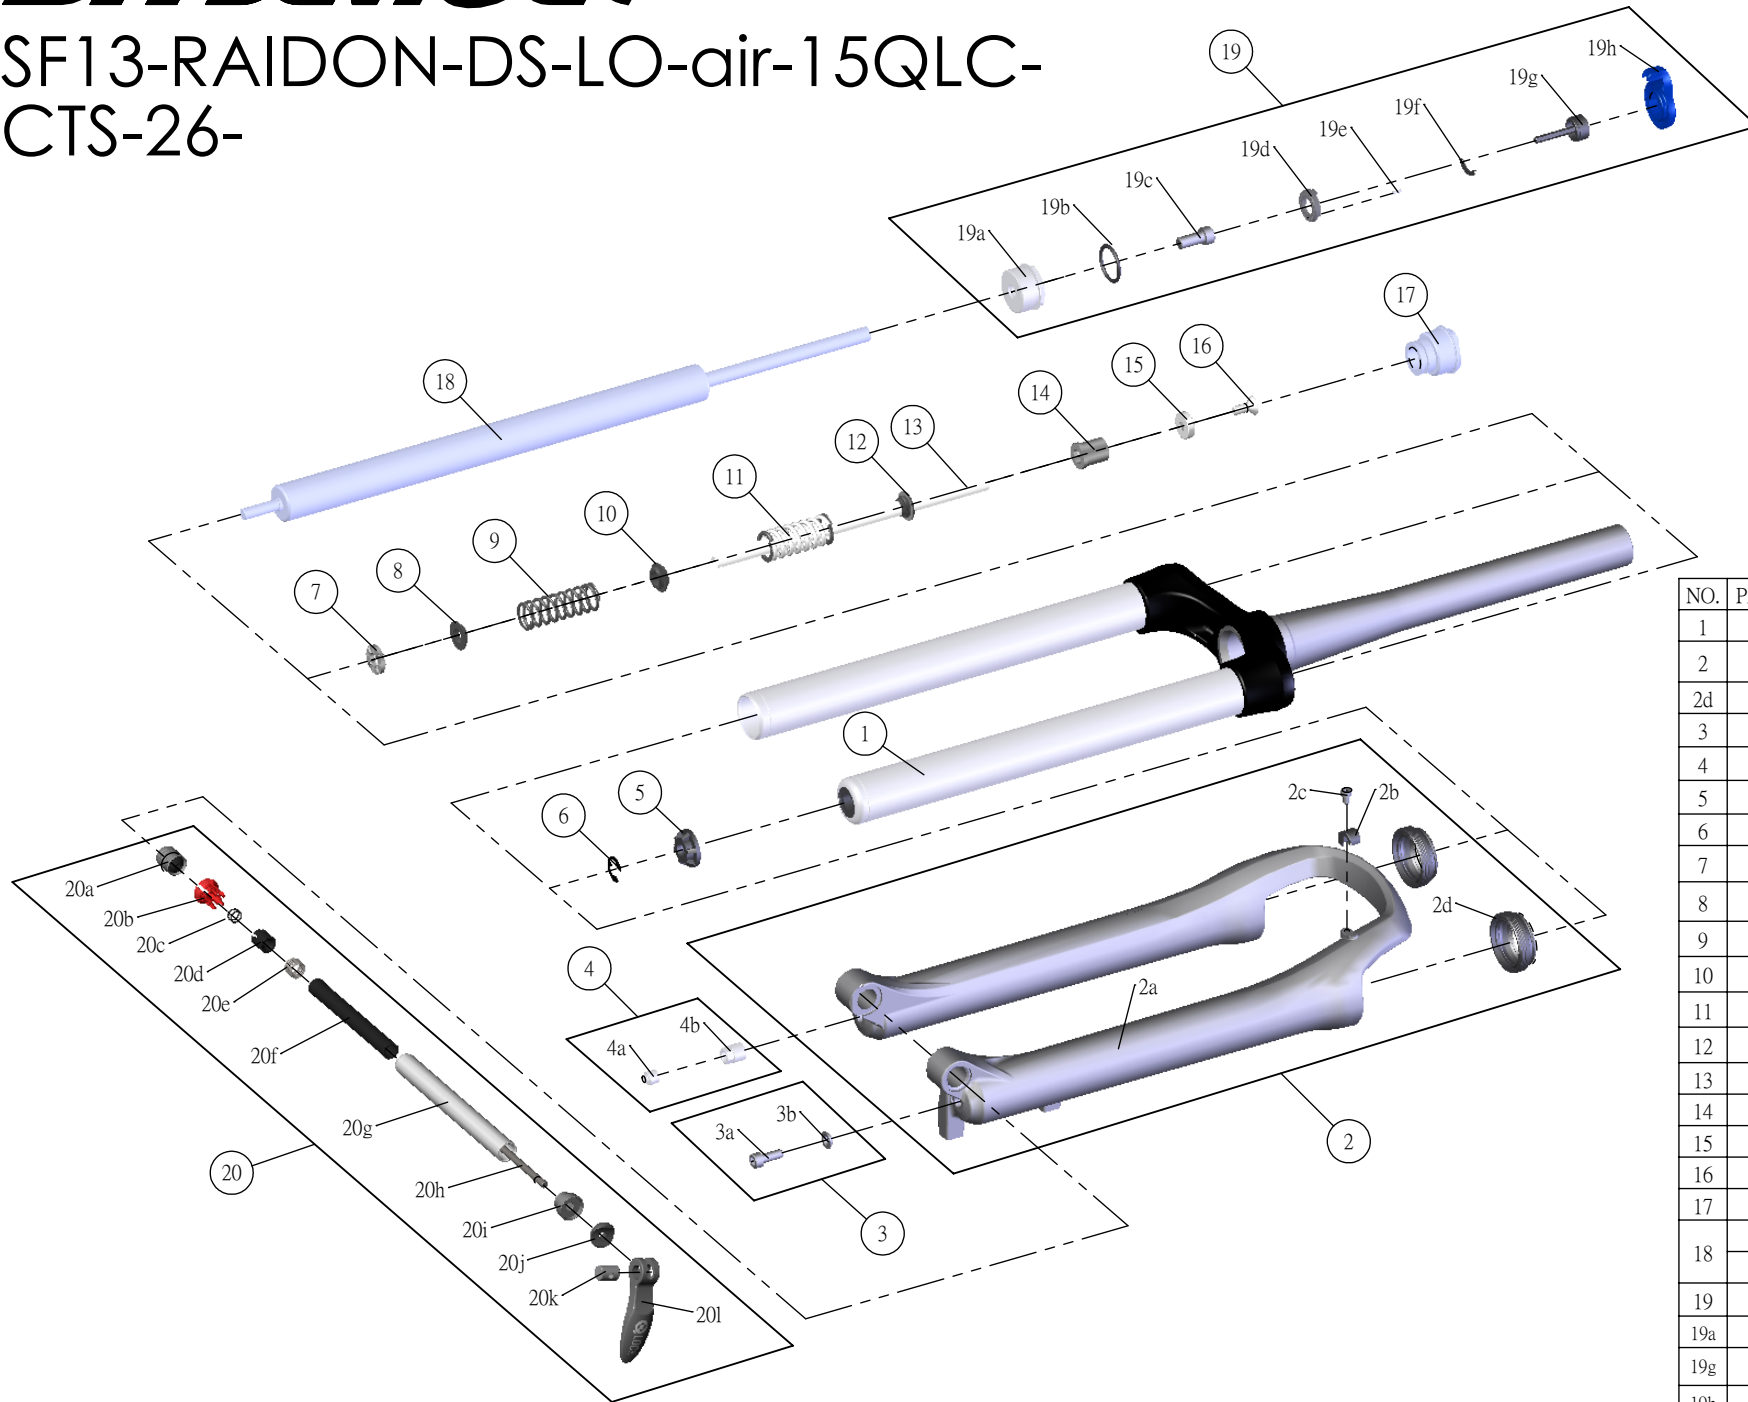

SUNTOUR

SF13-RAIDON-DS-LO-air-15QLC-CTS-26-

Date	2013.07.16	Version	1
Amended			

NO.	PARTS CODE	PARTS NAME	100	120	QT
1	FKE379-81	UPPER ASSY	*	*	1
2	FKE404-20	BOTTOM CASE ASSY	*	*	1
2d	FAA169-20	DUST SEAL	*	*	2
3	FKA044	FIXING BOLT SET	*	*	1
4	FKA063	FIXING NUT ASSY	*	*	1
5	FEE829	BOTTOM STOPPER	*	*	1
6	FSS041	E RING	*	*	1
7	FEP052-10	REBOUND RUBBER	*	*	1
8	FEE555-20	REBOUND SPRING GUIDE 3	*	*	1
9	FEP304	REBOUND SPRING 1	*	*	1
10	FEE555-10	REBOUND SPRING GUIDE 2	*	*	1
11	FEP305	REBOUND SPRING 2	*	*	1
12	FEE555-00	REBOUND SPRING GUIDE 1	*	*	1
13	FEE048-90	SUPPORT TUBE	*	*	1
14	FEE247	REBOUND SPACER	*		1
15	FEE047	SUPPORT PLATE	*	*	1
16	FSB044	SUPPORT BOLT	*	*	1
17	FEE261-20	DAMPER CAP	*	*	1
18	FUN080-00	LO-Air UNIT		*	1
	FUN080-30		*		1
19	FKE027-35	LO TOP CAP ASSY	*	*	1
19a	FEE260-10	ADJUST CAP	*	*	1
19g	FKA066	ADJUST CORE ASSY	*	*	1
19h	FEE938	LOCKOUT KNOB	*	*	1
20	FKA069-00	QLC15 AXLE SET	*	*	1