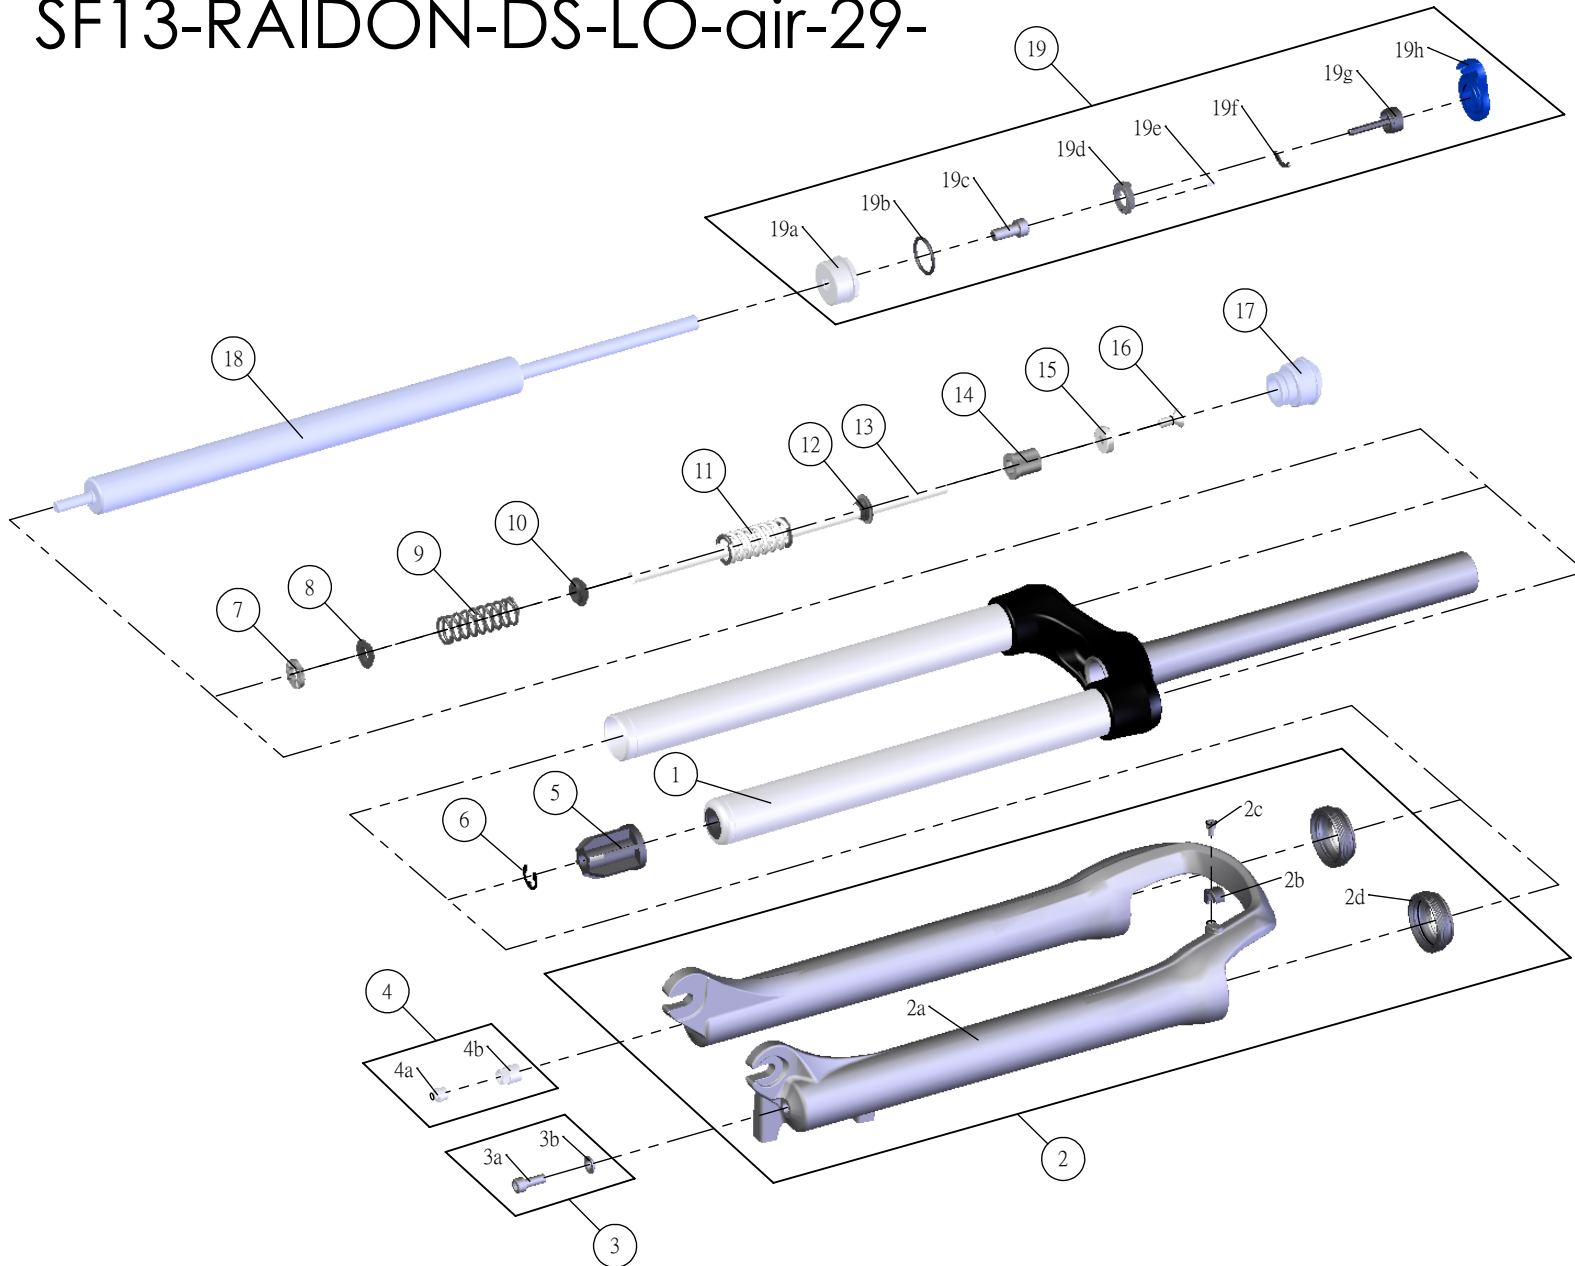

SUNTOUR

SF13-RAIDON-DS-LO-air-29-

Date	2013.07.17	Version	1
Amended			

NO.	PARTS CODE	PARTS NAME	100	120	QT
1	FKE218-24	UPPER ASSY	*	*	1
2	FKE426-03	BOTTOM CASE ASSY	*	*	1
2d	FAA169-20	DUST SEAL	*	*	2
3	FKA044	FIXING BOLT SET	*	*	1
4	FKA063	FIXING NUT ASSY	*	*	1
5	FEE248-20	BOTTOM STOPPER	*	*	1
6	FSS041	E RING	*	*	1
7	FEP052-10	REBOUND RUBBER	*	*	1
8	FEE555-20	REBOUND SPRING GUIDE 3	*	*	1
9	FEP304	REBOUND SPRING 1	*	*	1
10	FEE555-10	REBOUND SPRING GUIDE 2	*	*	1
11	FEP305	REBOUND SPRING 2	*	*	1
12	FEE555-00	REBOUND SPRING GUIDE 1	*	*	1
13	FEE048-91	SUPPORT TUBE	*	*	1
14	FEE247	REBOUND SPACER	*		1
15	FEE047	SUPPORT PLATE	*	*	1
16	FSB044	SUPPORT BOLT	*	*	1
17	FEE261-20	DAMPER CAP	*	*	1
18	FUN080-10	LO-Air UNIT		*	1
	FUN080-40		*		1
19	FKE027-35	LO TOP CAP ASSY	*	*	1
19a	FEE260-10	ADJUST CAP	*	*	1
19g	FKA066	ADJUST CORE ASSY	*	*	1
19h	FEE938	LOCKOUT KNOB	*	*	1