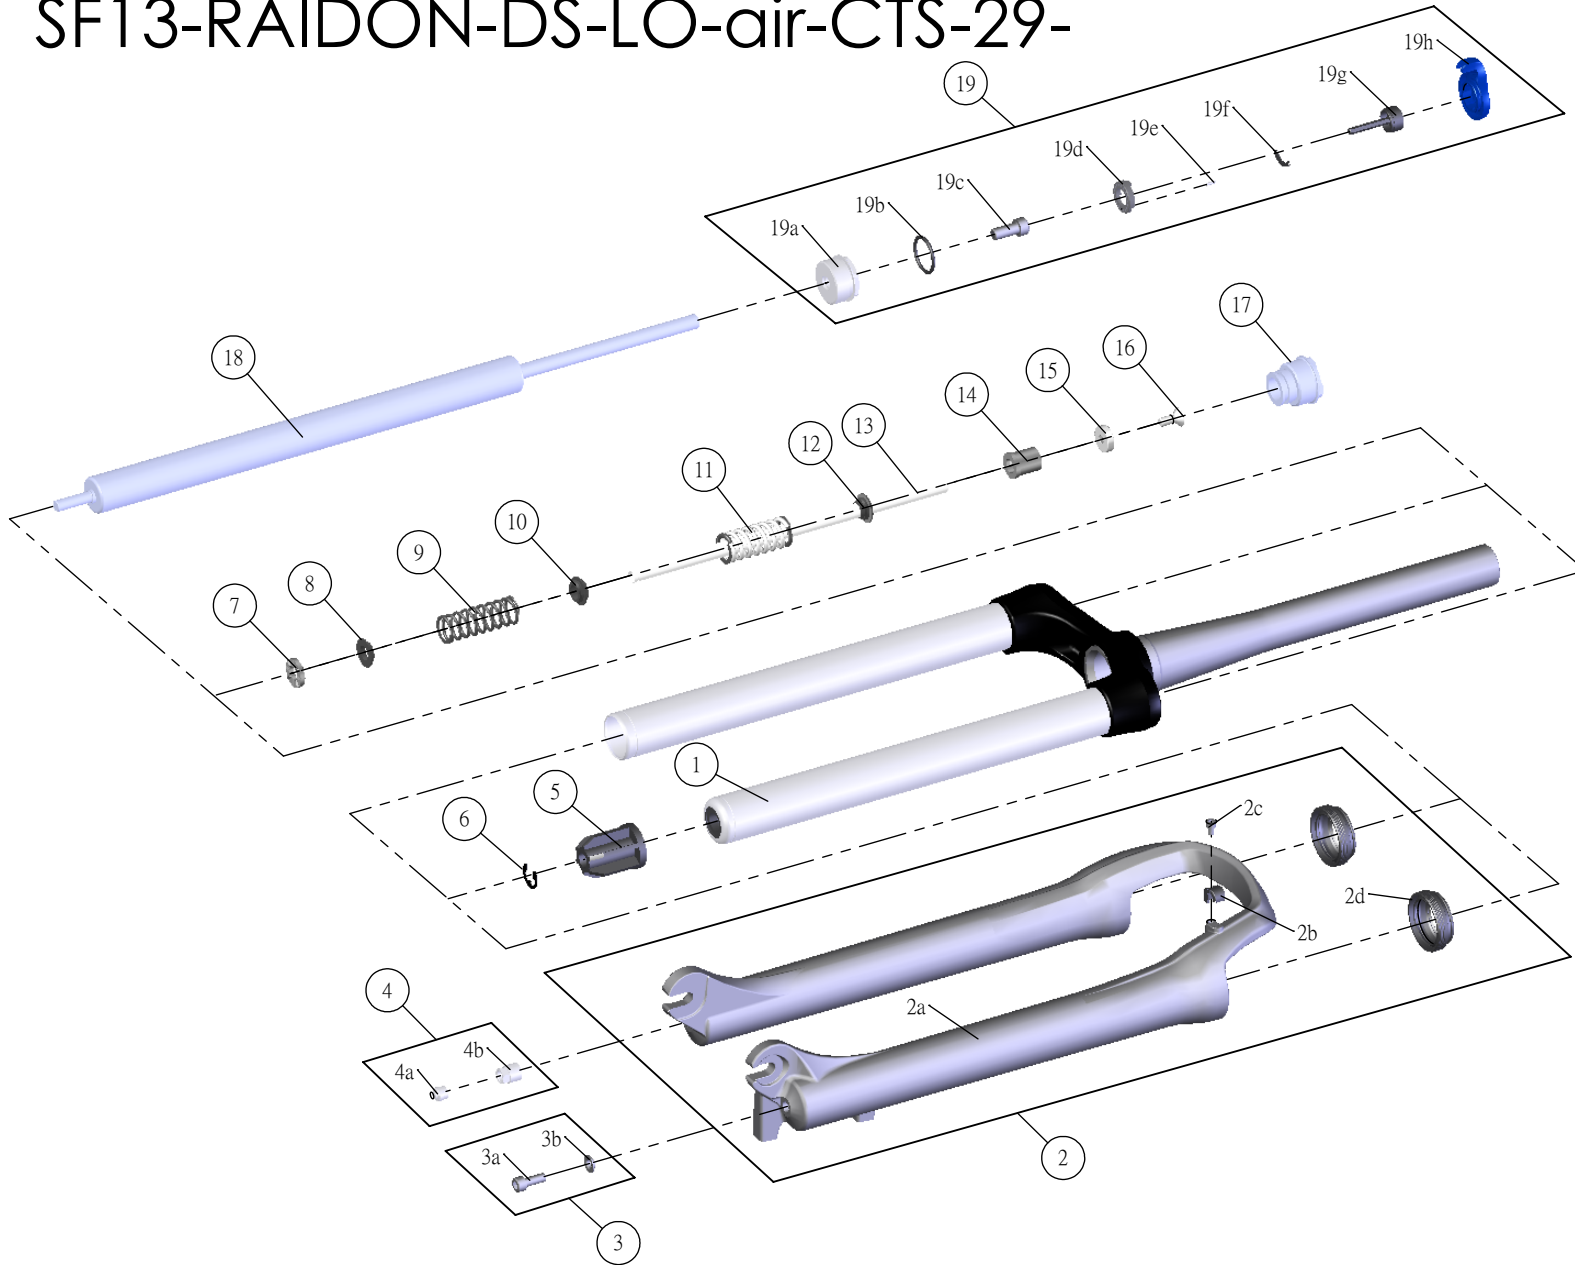

## SF13-RAIDON-DS-LO-air-CTS-29-

Date	2013.07.17	Version	1
Amended			

NO.	PARTS CODE	PARTS NAME	100	120	QT
1	FKE379-81	UPPER ASSY	*	*	1
2	FKE426-03	BOTTOM CASE ASSY	*	*	1
2d	FAA169-20	DUST SEAL	*	*	2
3	FKA044	FIXING BOLT SET	*	*	1
4	FKA063	FIXING NUT ASSY	*	*	1
5	FEE248-20	BOTTOM STOPPER	*	*	1
6	FSS041	E RING	*	*	1
7	FEP052-10	REBOUND RUBBER	*	*	1
8	FEE555-20	REBOUND SPRING GUIDE 3	*	*	1
9	FEP304	REBOUND SPRING 1	*	*	1
10	FEE555-10	REBOUND SPRING GUIDE 2	*	*	1
11	FEP305	REBOUND SPRING 2	*	*	1
12	FEE555-00	REBOUND SPRING GUIDE 1	*	*	1
13	FEE048-91	SUPPORT TUBE	*	*	1
14	FEE247	REBOUND SPACER	*		1
15	FEE047	SUPPORT PLATE	*	*	1
16	FSB044	SUPPORT BOLT	*	*	1
17	FEE261-20	DAMPER CAP	*	*	1
18	FUN080-10	LO-Air UNIT		*	1
	FUN080-40		*		1
19	FKE027-35	LO TOP CAP ASSY	*	*	1
19a	FEE260-10	ADJUST CAP	*	*	1
19g	FKA066	ADJUST CORE ASSY	*	*	1
19h	FEE938	LOCKOUT KNOB	*	*	1