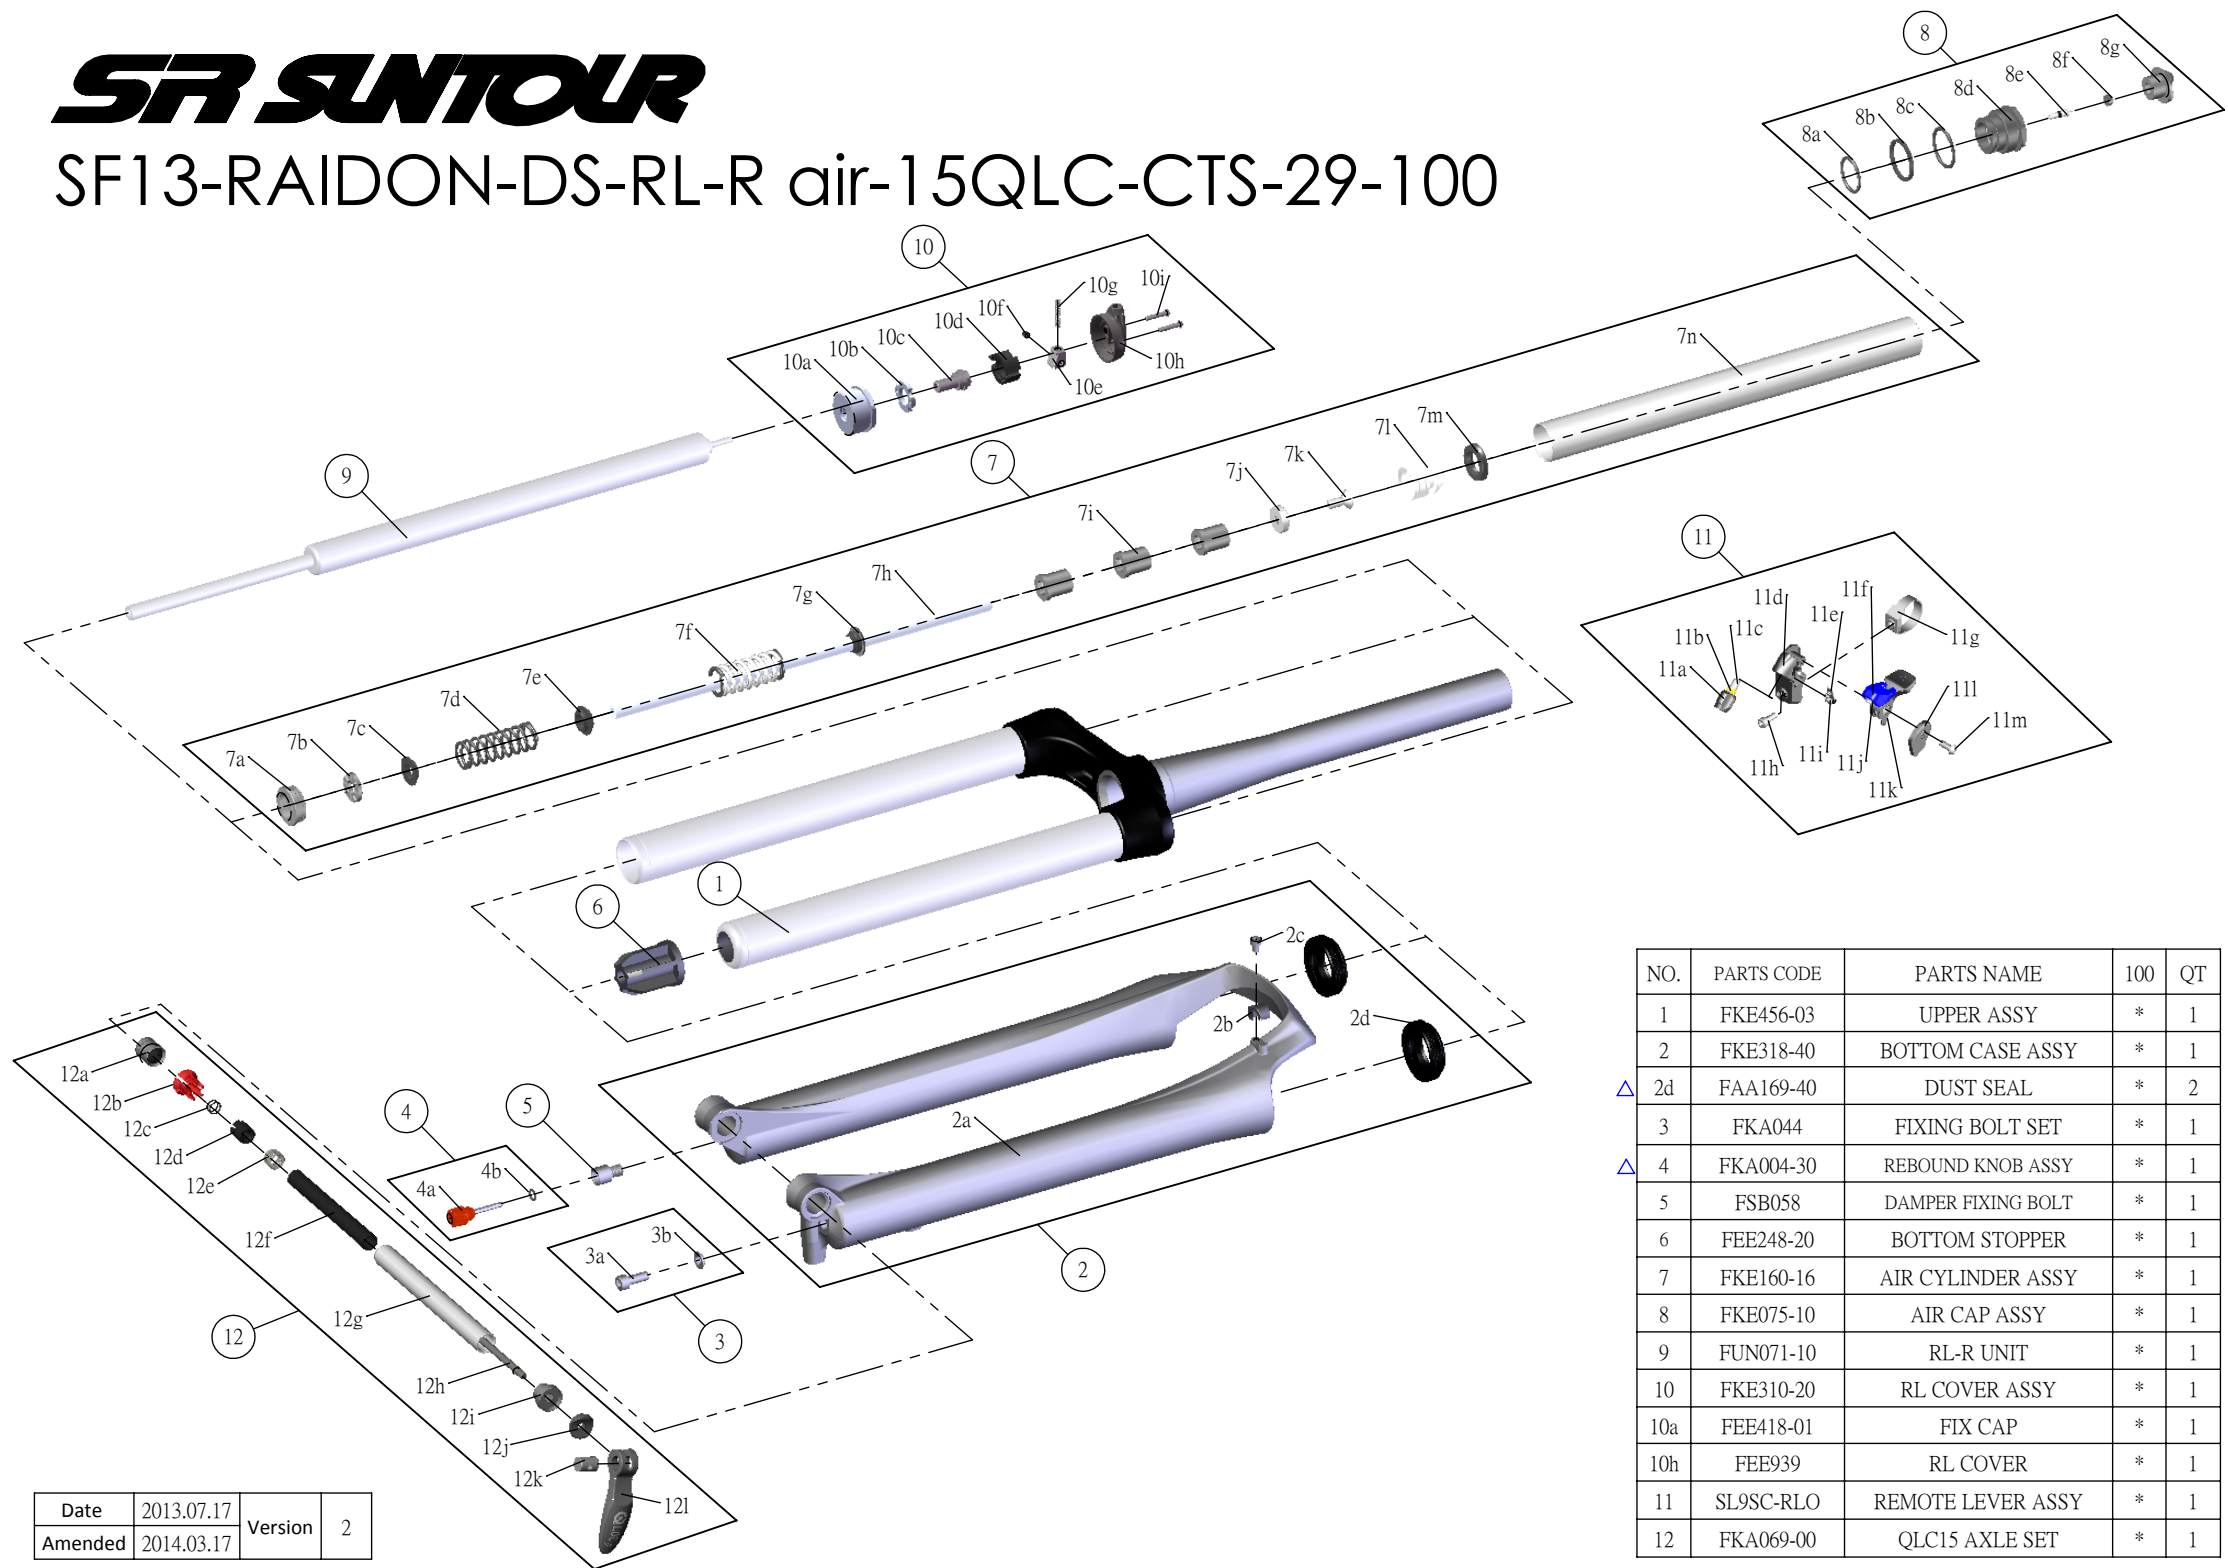

## SF13-RAIDON-DS-RL-R air-15QLC-CTS-29-100

NO.	PARTS CODE	PARTS NAME	100	QT
1	FKE456-03	UPPER ASSY	*	1
2	FKE318-40	BOTTOM CASE ASSY	*	1
△ 2d	FAA169-40	DUST SEAL	*	2
3	FKA044	FIXING BOLT SET	*	1
△ 4	FKA004-30	REBOUND KNOB ASSY	*	1
5	FSB058	DAMPER FIXING BOLT	*	1
6	FEE248-20	BOTTOM STOPPER	*	1
7	FKE160-16	AIR CYLINDER ASSY	*	1
8	FKE075-10	AIR CAP ASSY	*	1
9	FUN071-10	RL-R UNIT	*	1
10	FKE310-20	RL COVER ASSY	*	1
10a	FEE418-01	FIX CAP	*	1
10h	FEE939	RL COVER	*	1
11	SL9SC-RLO	REMOTE LEVER ASSY	*	1
12	FKA069-00	QLC15 AXLE SET	*	1