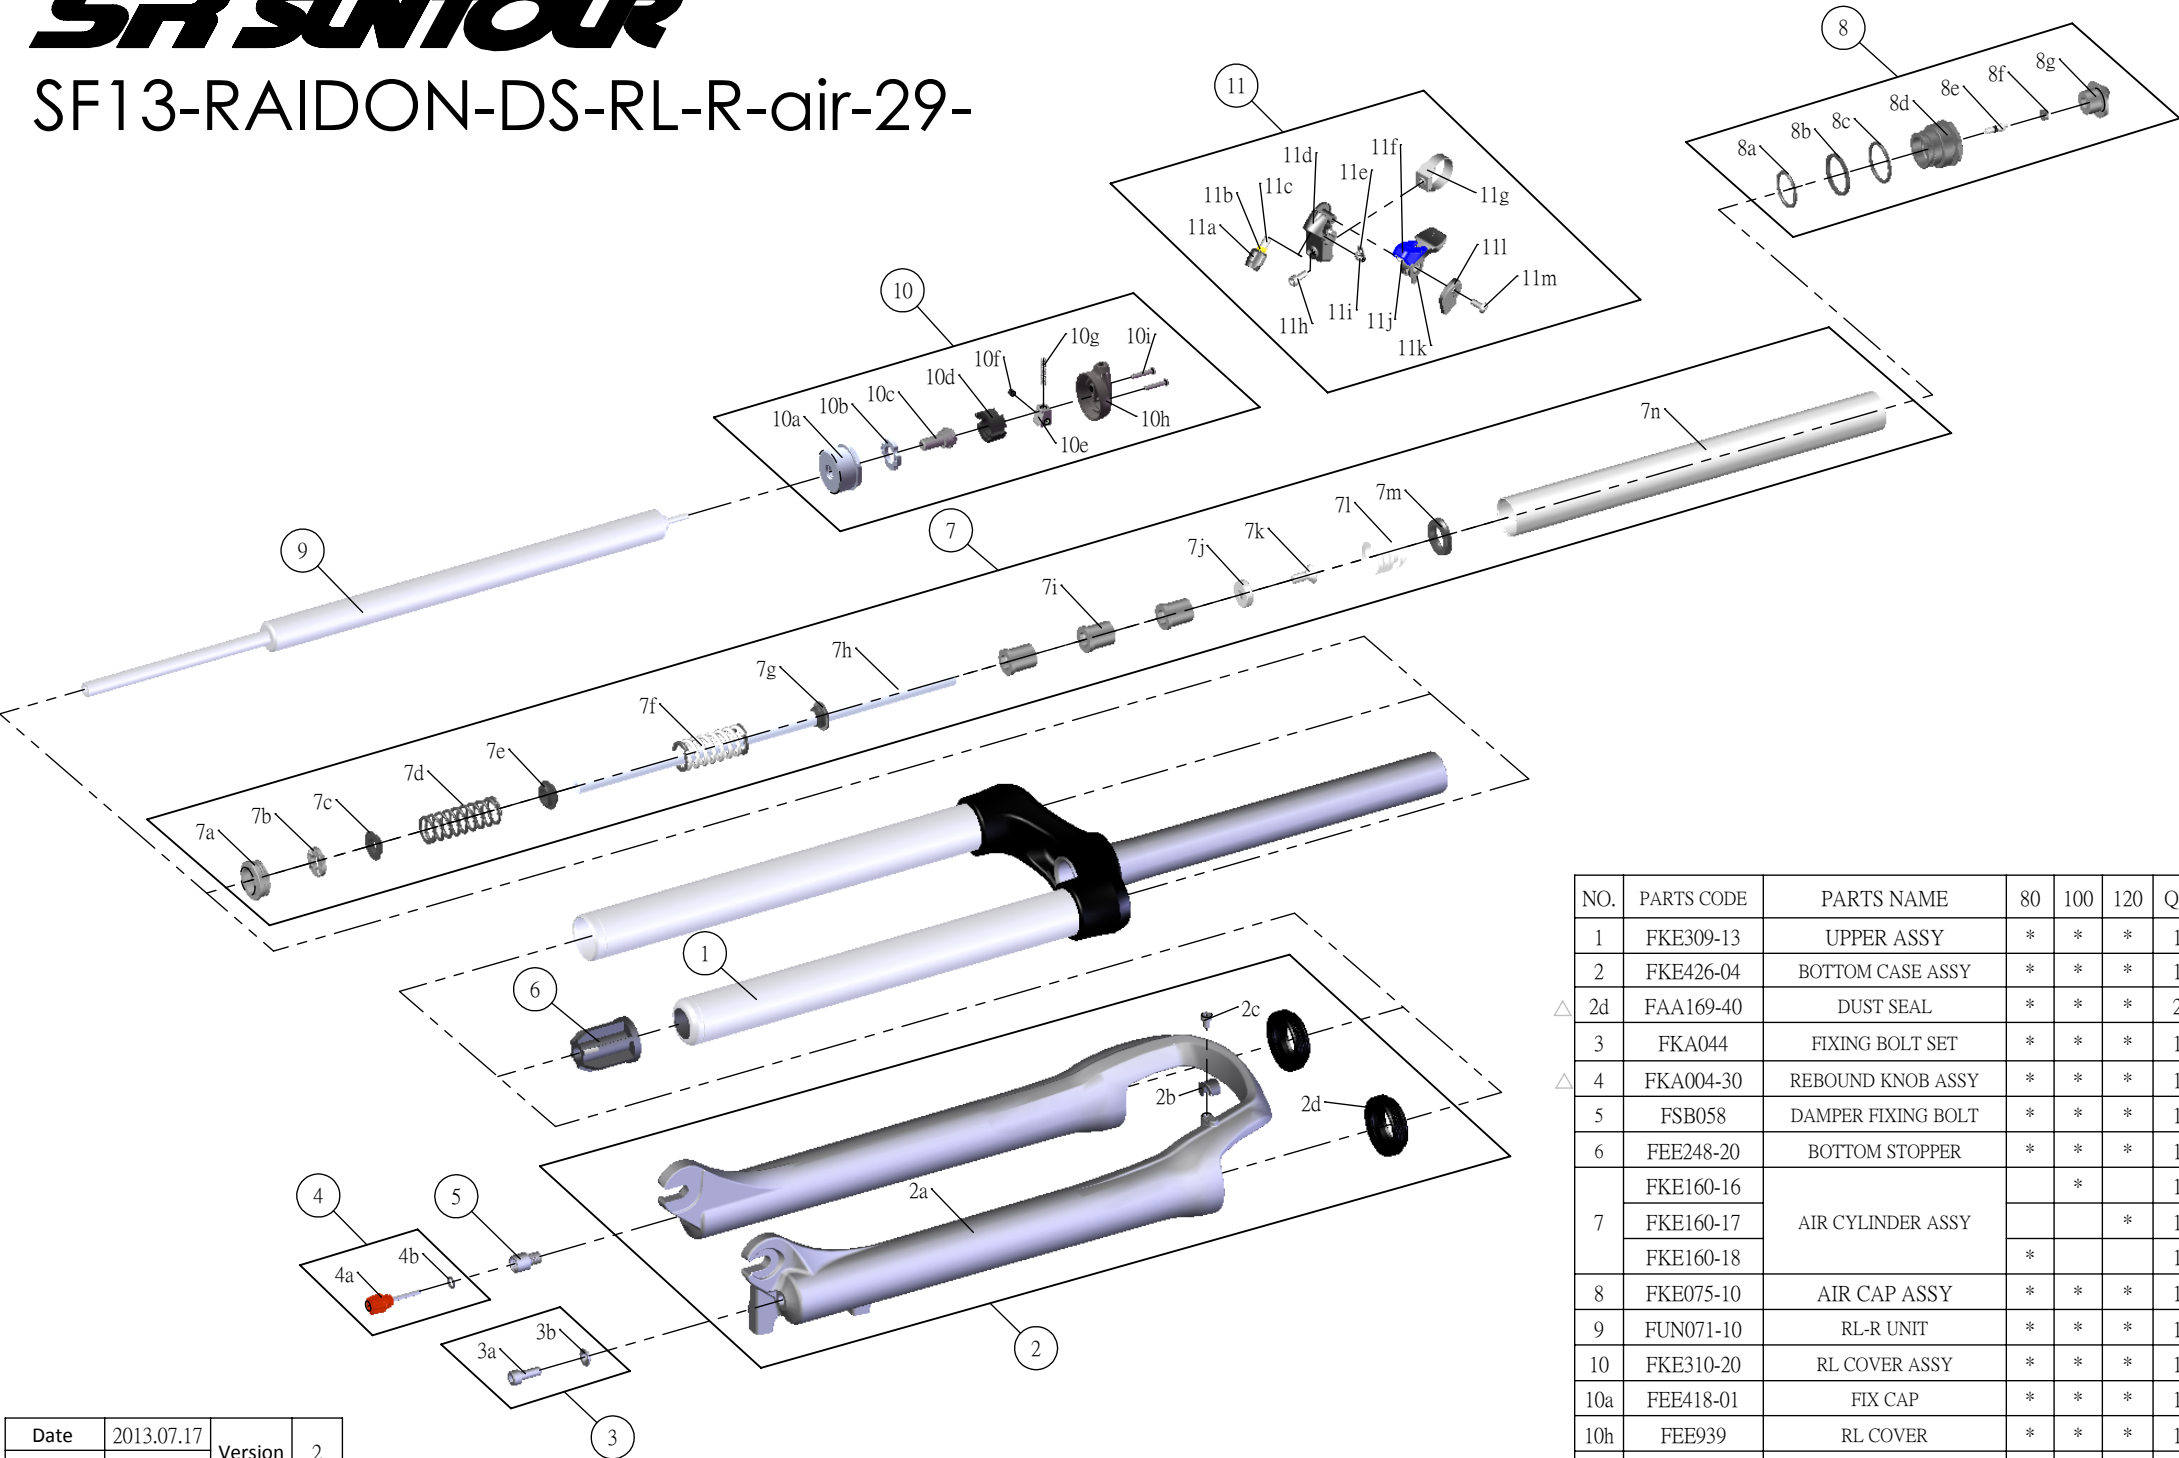

SUNTOUR

SF13-RAIDON-DS-RL-R-air-29-

NO.	PARTS CODE	PARTS NAME	80	100	120	QT
1	FKE309-13	UPPER ASSY	*	*	*	1
2	FKE426-04	BOTTOM CASE ASSY	*	*	*	1
△ 2d	FAA169-40	DUST SEAL	*	*	*	2
3	FKA044	FIXING BOLT SET	*	*	*	1
△ 4	FKA004-30	REBOUND KNOB ASSY	*	*	*	1
5	FSB058	DAMPER FIXING BOLT	*	*	*	1
6	FEE248-20	BOTTOM STOPPER	*	*	*	1
7	FKE160-16	AIR CYLINDER ASSY		*		1
	FKE160-17				*	1
	FKE160-18		*			1
8	FKE075-10	AIR CAP ASSY	*	*	*	1
9	FUN071-10	RL-R UNIT	*	*	*	1
10	FKE310-20	RL COVER ASSY	*	*	*	1
10a	FEE418-01	FIX CAP	*	*	*	1
10h	FEE939	RL COVER	*	*	*	1
11	SL9SC-RLO	REMOTE LEVER ASSY	*	*	*	1