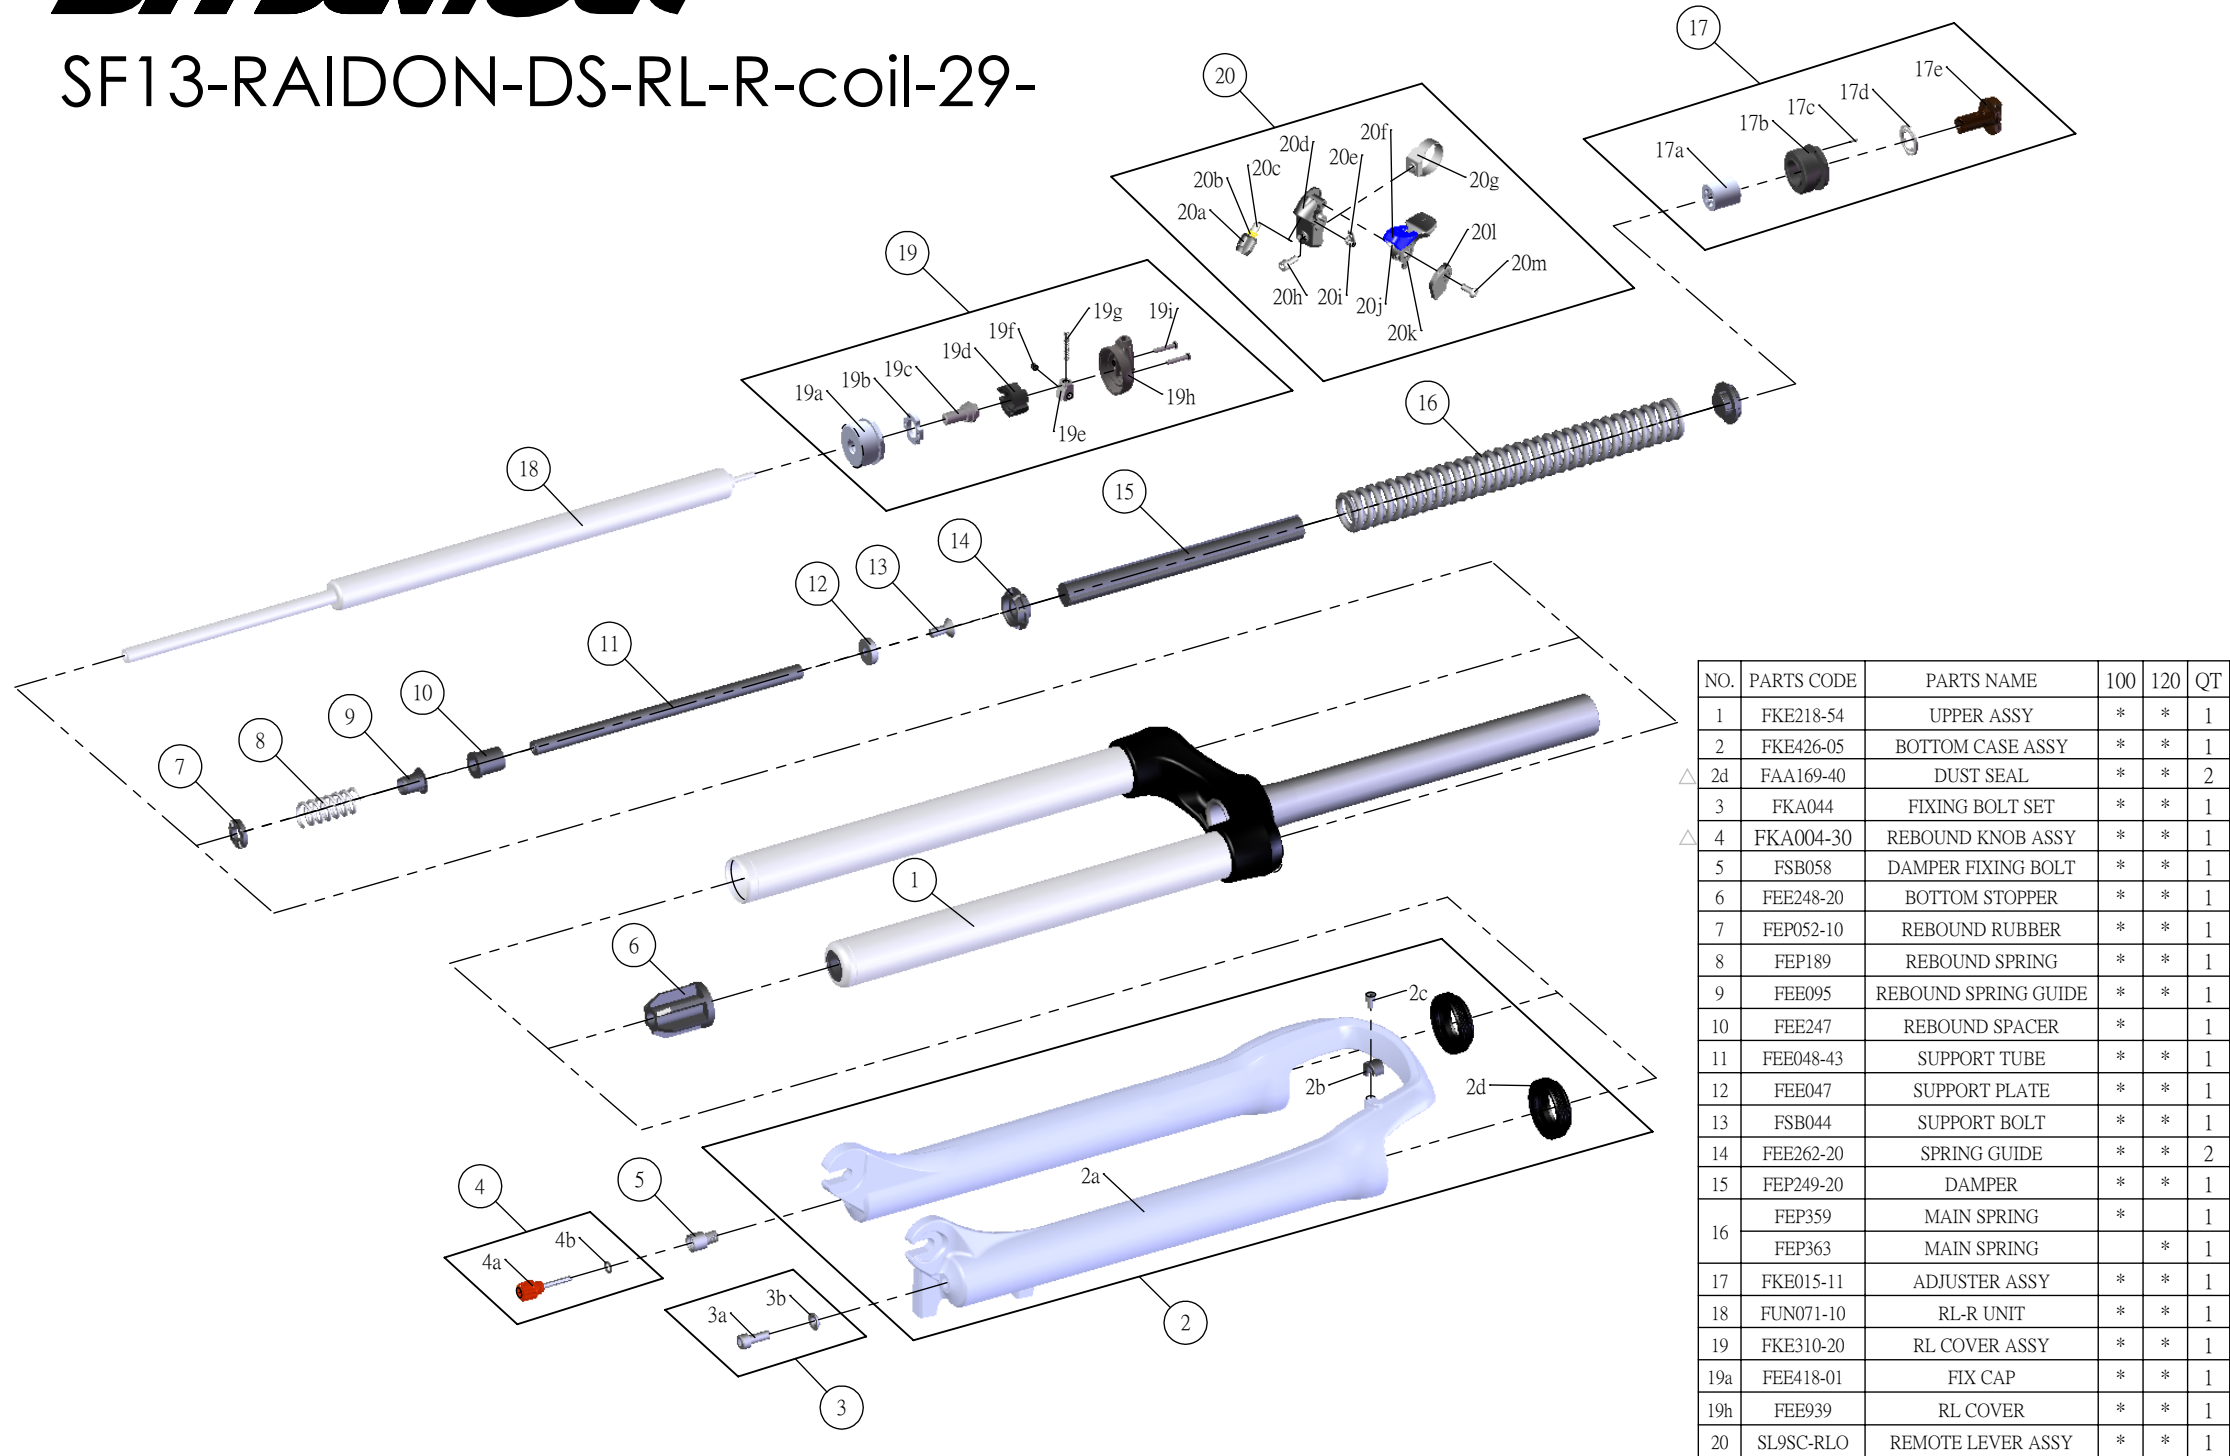

SUNTOUR

SF13-RAIDON-DS-RL-R-coil-29-

Date	2013.07.17	Version	2
Amended	2014.03.17		

NO.	PARTS CODE	PARTS NAME	100	120	QT
1	FKE218-54	UPPER ASSY	*	*	1
2	FKE426-05	BOTTOM CASE ASSY	*	*	1
△ 2d	FAA169-40	DUST SEAL	*	*	2
3	FKA044	FIXING BOLT SET	*	*	1
△ 4	FKA004-30	REBOUND KNOB ASSY	*	*	1
5	FSB058	DAMPER FIXING BOLT	*	*	1
6	FEE248-20	BOTTOM STOPPER	*	*	1
7	FEP052-10	REBOUND RUBBER	*	*	1
8	FEP189	REBOUND SPRING	*	*	1
9	FEE095	REBOUND SPRING GUIDE	*	*	1
10	FEE247	REBOUND SPACER	*		1
11	FEE048-43	SUPPORT TUBE	*	*	1
12	FEE047	SUPPORT PLATE	*	*	1
13	FSB044	SUPPORT BOLT	*	*	1
14	FEE262-20	SPRING GUIDE	*	*	2
15	FEP249-20	DAMPER	*	*	1
	FEP359	MAIN SPRING	*		1
16	FEP363	MAIN SPRING		*	1
17	FKE015-11	ADJUSTER ASSY	*	*	1
18	FUN071-10	RL-R UNIT	*	*	1
19	FKE310-20	RL COVER ASSY	*	*	1
19a	FEE418-01	FIX CAP	*	*	1
19h	FEE939	RL COVER	*	*	1
20	SL9SC-RL0	REMOTE LEVER ASSY	*	*	1