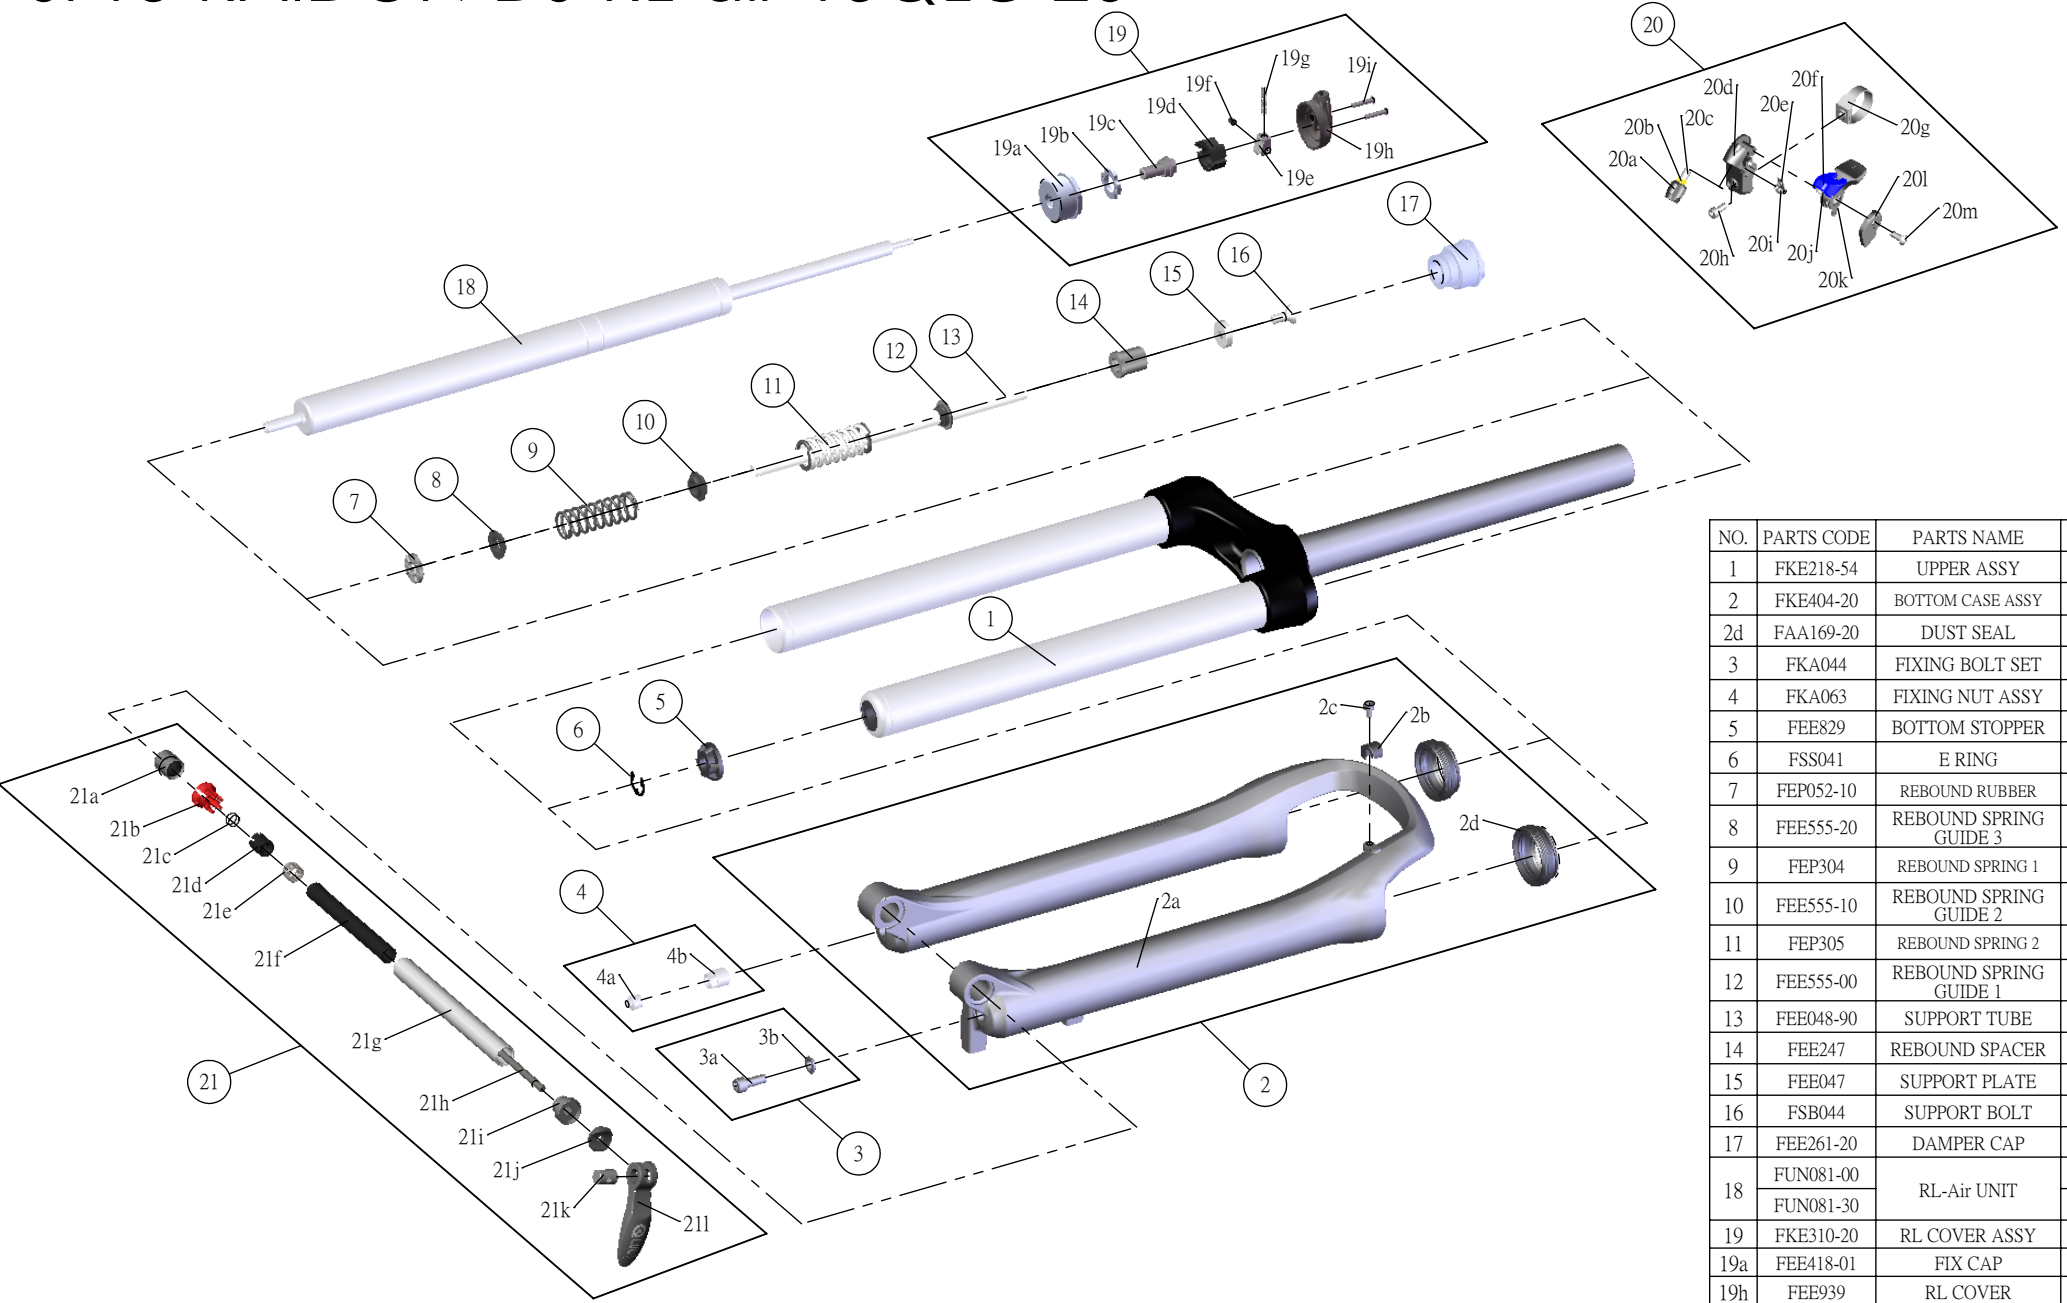

## SF13-RAIDON-DS-RL-air-15QLC-26-

Date	2013.07.16	Version	1
Amended			

NO.	PARTS CODE	PARTS NAME	100	120	QT
1	FKE218-54	UPPER ASSY	*	*	1
2	FKE404-20	BOTTOM CASE ASSY	*	*	1
2d	FAA169-20	DUST SEAL	*	*	2
3	FKA044	FIXING BOLT SET	*	*	1
4	FKA063	FIXING NUT ASSY	*	*	1
5	FEE829	BOTTOM STOPPER	*	*	1
6	FSS041	E RING	*	*	1
7	FEP052-10	REBOUND RUBBER	*	*	1
8	FEE555-20	REBOUND SPRING GUIDE 3	*	*	1
9	FEP304	REBOUND SPRING 1	*	*	1
10	FEE555-10	REBOUND SPRING GUIDE 2	*	*	1
11	FEP305	REBOUND SPRING 2	*	*	1
12	FEE555-00	REBOUND SPRING GUIDE 1	*	*	1
13	FEE048-90	SUPPORT TUBE	*	*	1
14	FEE247	REBOUND SPACER	*		1
15	FEE047	SUPPORT PLATE	*	*	1
16	FSB044	SUPPORT BOLT	*	*	1
17	FEE261-20	DAMPER CAP	*	*	1
18	FUN081-00	RL-Air UNIT		*	1
	FUN081-30		*		1
19	FKE310-20	RL COVER ASSY	*	*	1
19a	FEE418-01	FIX CAP	*	*	1
19h	FEE939	RL COVER	*	*	1
20	SL9SC-RLO	REMOTE LEVER ASSY	*	*	1
21	FKA069-00	QLC15 AXLE SET	*	*	1