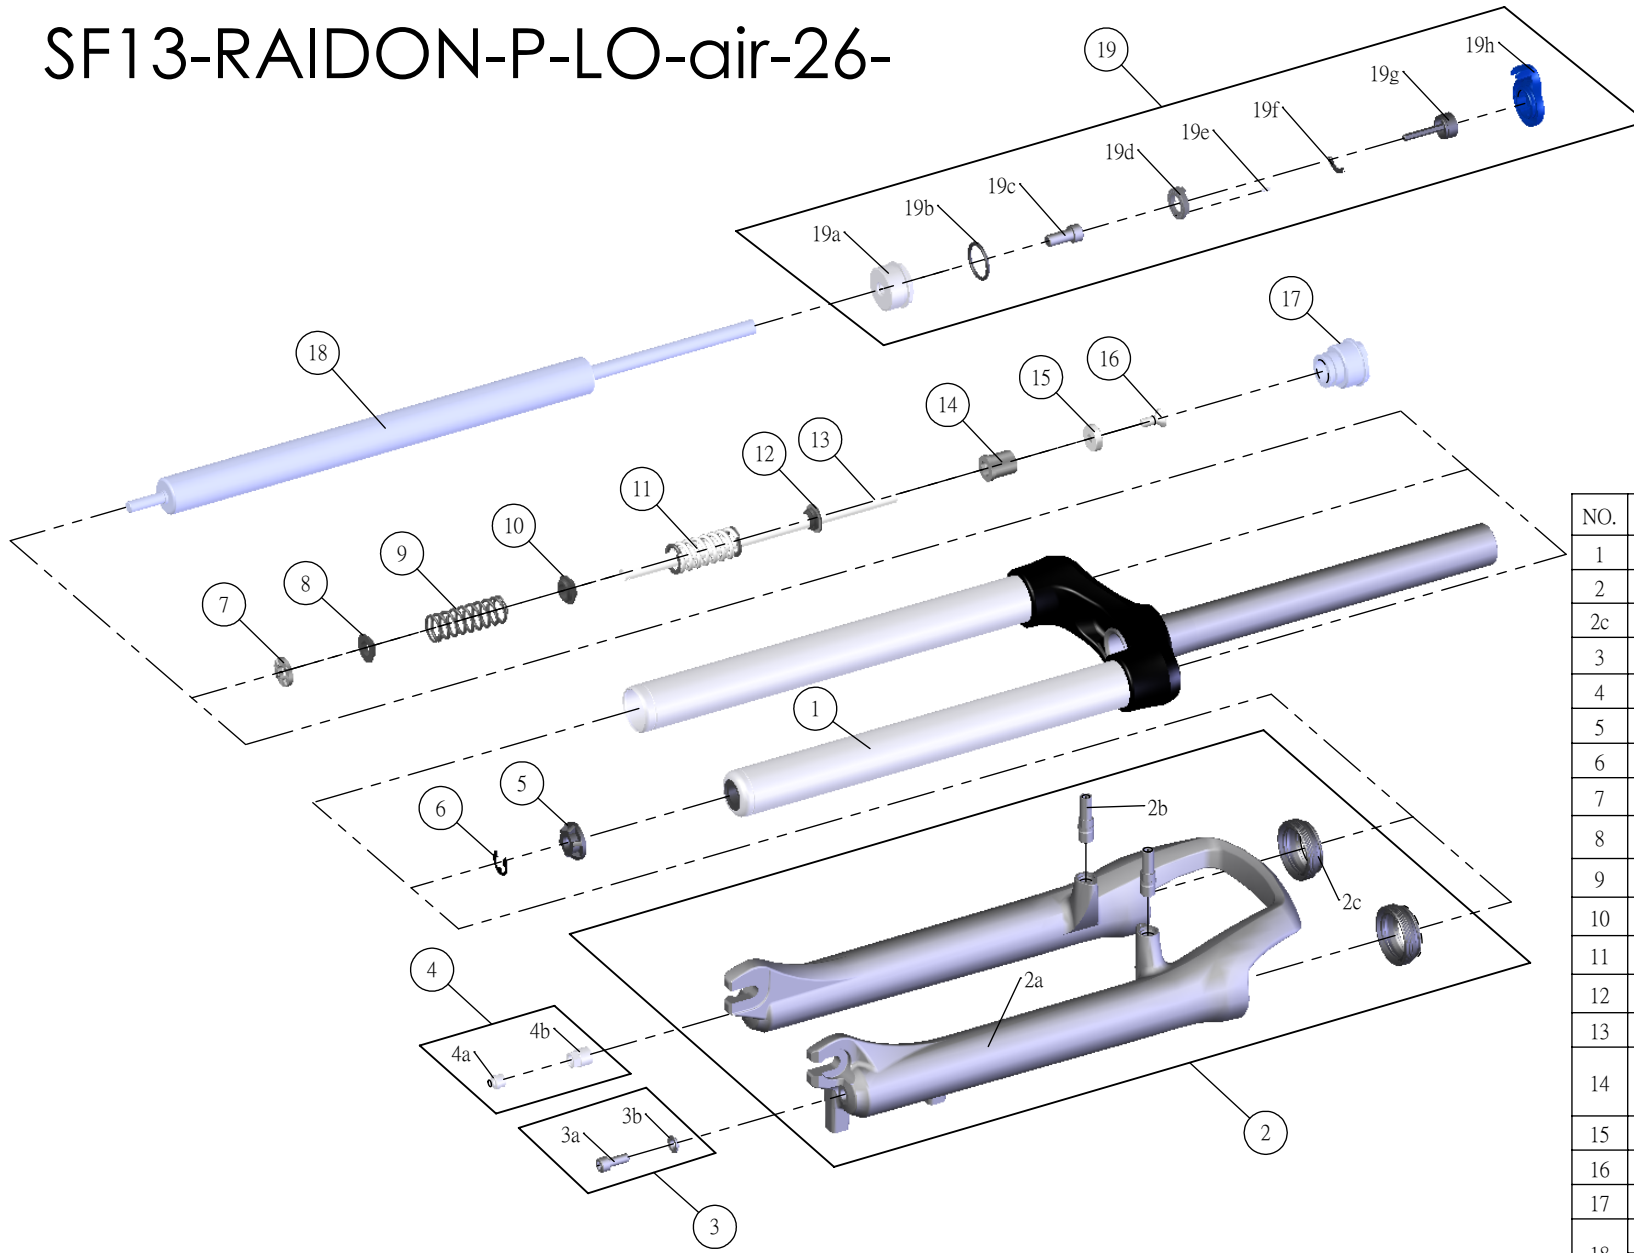

SF13-RAIDON-P-LO-air-26-

Date	2013.07.17	Version	1
Amended			

NO.	PARTS CODE	PARTS NAME	80	100	120	QT
1	FKE218-24	UPPER ASSY	*	*	*	1
2	FKE369-70	BOTTOM CASE ASSY	*	*	*	1
2c	FAA169-20	DUST SEAL	*	*	*	2
3	FKA044	FIXING BOLT SET	*	*	*	1
4	FKA063	FIXING NUT ASSY	*	*	1	1
5	FEE829	BOTTOM STOPPER	*	*	*	1
6	FSS041	E RING	*	*	*	1
7	FEP052-10	REBOUND RUBBER	*	*	*	1
8	FEE555-20	REBOUND SPRING GUIDE 3	*	*	*	1
9	FEP304	REBOUND SPRING 1	*	*	*	1
10	FEE555-10	REBOUND SPRING GUIDE 2	*	*	*	1
11	FEP305	REBOUND SPRING 2	*	*	*	1
12	FEE555-00	REBOUND SPRING GUIDE 1	*	*	*	1
13	FEE048-90	SUPPORT TUBE	*	*	*	1
14	FEE247	REBOUND SPACER		*		1
			*			2
15	FEE047	SUPPORT PLATE	*	*	*	1
16	FSB044	SUPPORT BOLT	*	*	*	1
17	FEE261-20	DAMPER CAP	*	*	*	1
18	FUN080-00	LO-Air UNIT			*	1
	FUN080-30		*	*		1
19	FKE027-35	LO TOP CAP ASSY	*	*	*	1
19a	FEE260-10	ADJUST CAP	*	*	*	1
19g	FKA066	ADJUST CORE ASSY	*	*	*	1
19h	FEE938	LOCKOUT KNOB	*	*	*	1