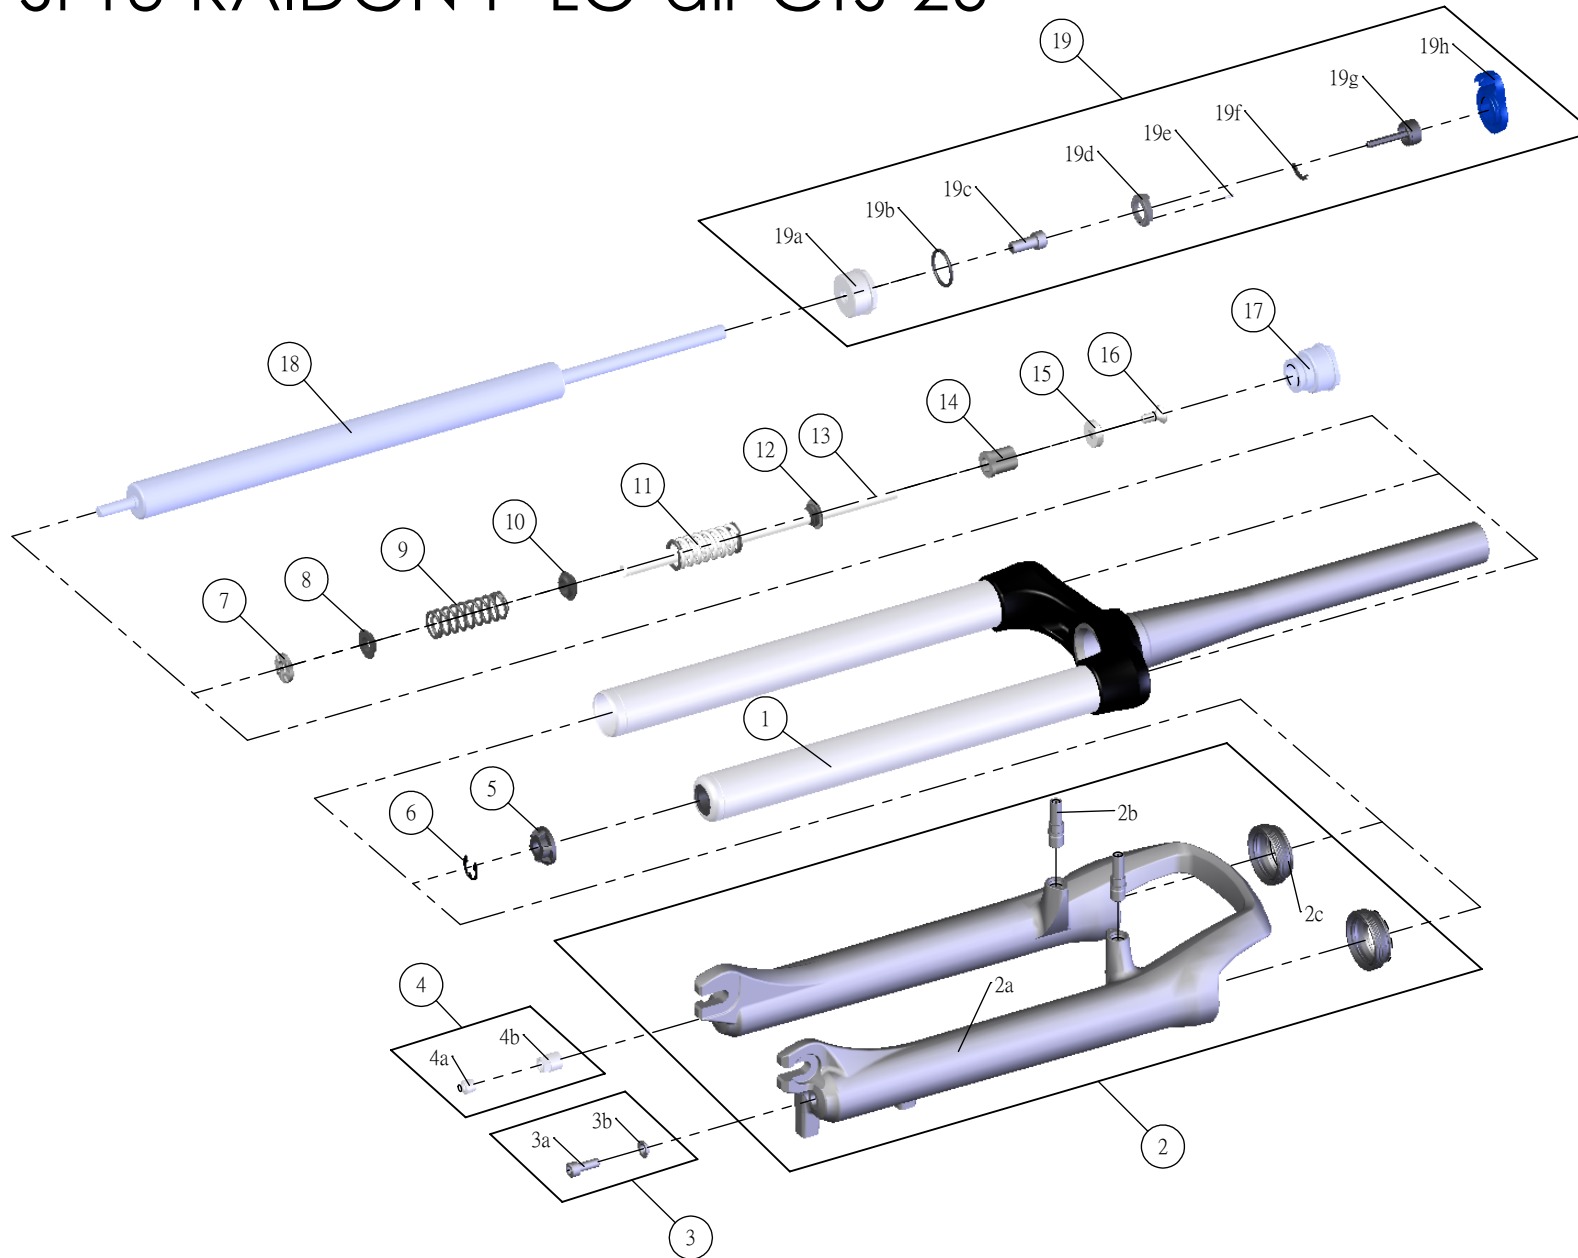

SUNTOUR

SF13-RAIDON-P-LO-air-CTS-26-

Date	2013.07.17	Version	1
Amended			

NO.	PARTS CODE	PARTS NAME	80	100	120	QT
1	FKE379-81	UPPER ASSY	*	*	*	1
2	FKE369-70	BOTTOM CASE ASSY	*	*	*	1
2c	FAA169-20	DUST SEAL	*	*	*	2
3	FKA044	FIXING BOLT SET	*	*	*	1
4	FKA063	FIXING NUT ASSY	*	*	*	1
5	FEE829	BOTTOM STOPPER	*	*	*	1
6	FSS041	E RING	*	*	*	1
7	FEP052-10	REBOUND RUBBER	*	*	*	1
8	FEE555-20	REBOUND SPRING GUIDE 3	*	*	*	1
9	FEP304	REBOUND SPRING 1	*	*	*	1
10	FEE555-10	REBOUND SPRING GUIDE 2	*	*	*	1
11	FEP305	REBOUND SPRING 2	*	*	*	1
12	FEE555-00	REBOUND SPRING GUIDE 1	*	*	*	1
13	FEE048-90	SUPPORT TUBE	*	*	*	1
14	FEE247	REBOUND SPACER		*		1
			*			2
15	FEE047	SUPPORT PLATE	*	*	*	1
16	FSB044	SUPPORT BOLT	*	*	*	1
17	FEE261-20	DAMPER CAP	*	*	*	1
18	FUN080-00	LO-Air UNIT			*	1
	FUN080-30		*	*		1
19	FKE027-35	LO TOP CAP ASSY	*	*	*	1
19a	FEE260-10	ADJUST CAP	*	*	*	1
19g	FKA066	ADJUST CORE ASSY	*	*	*	1
19h	FEE938	LOCKOUT KNOB	*	*	*	1