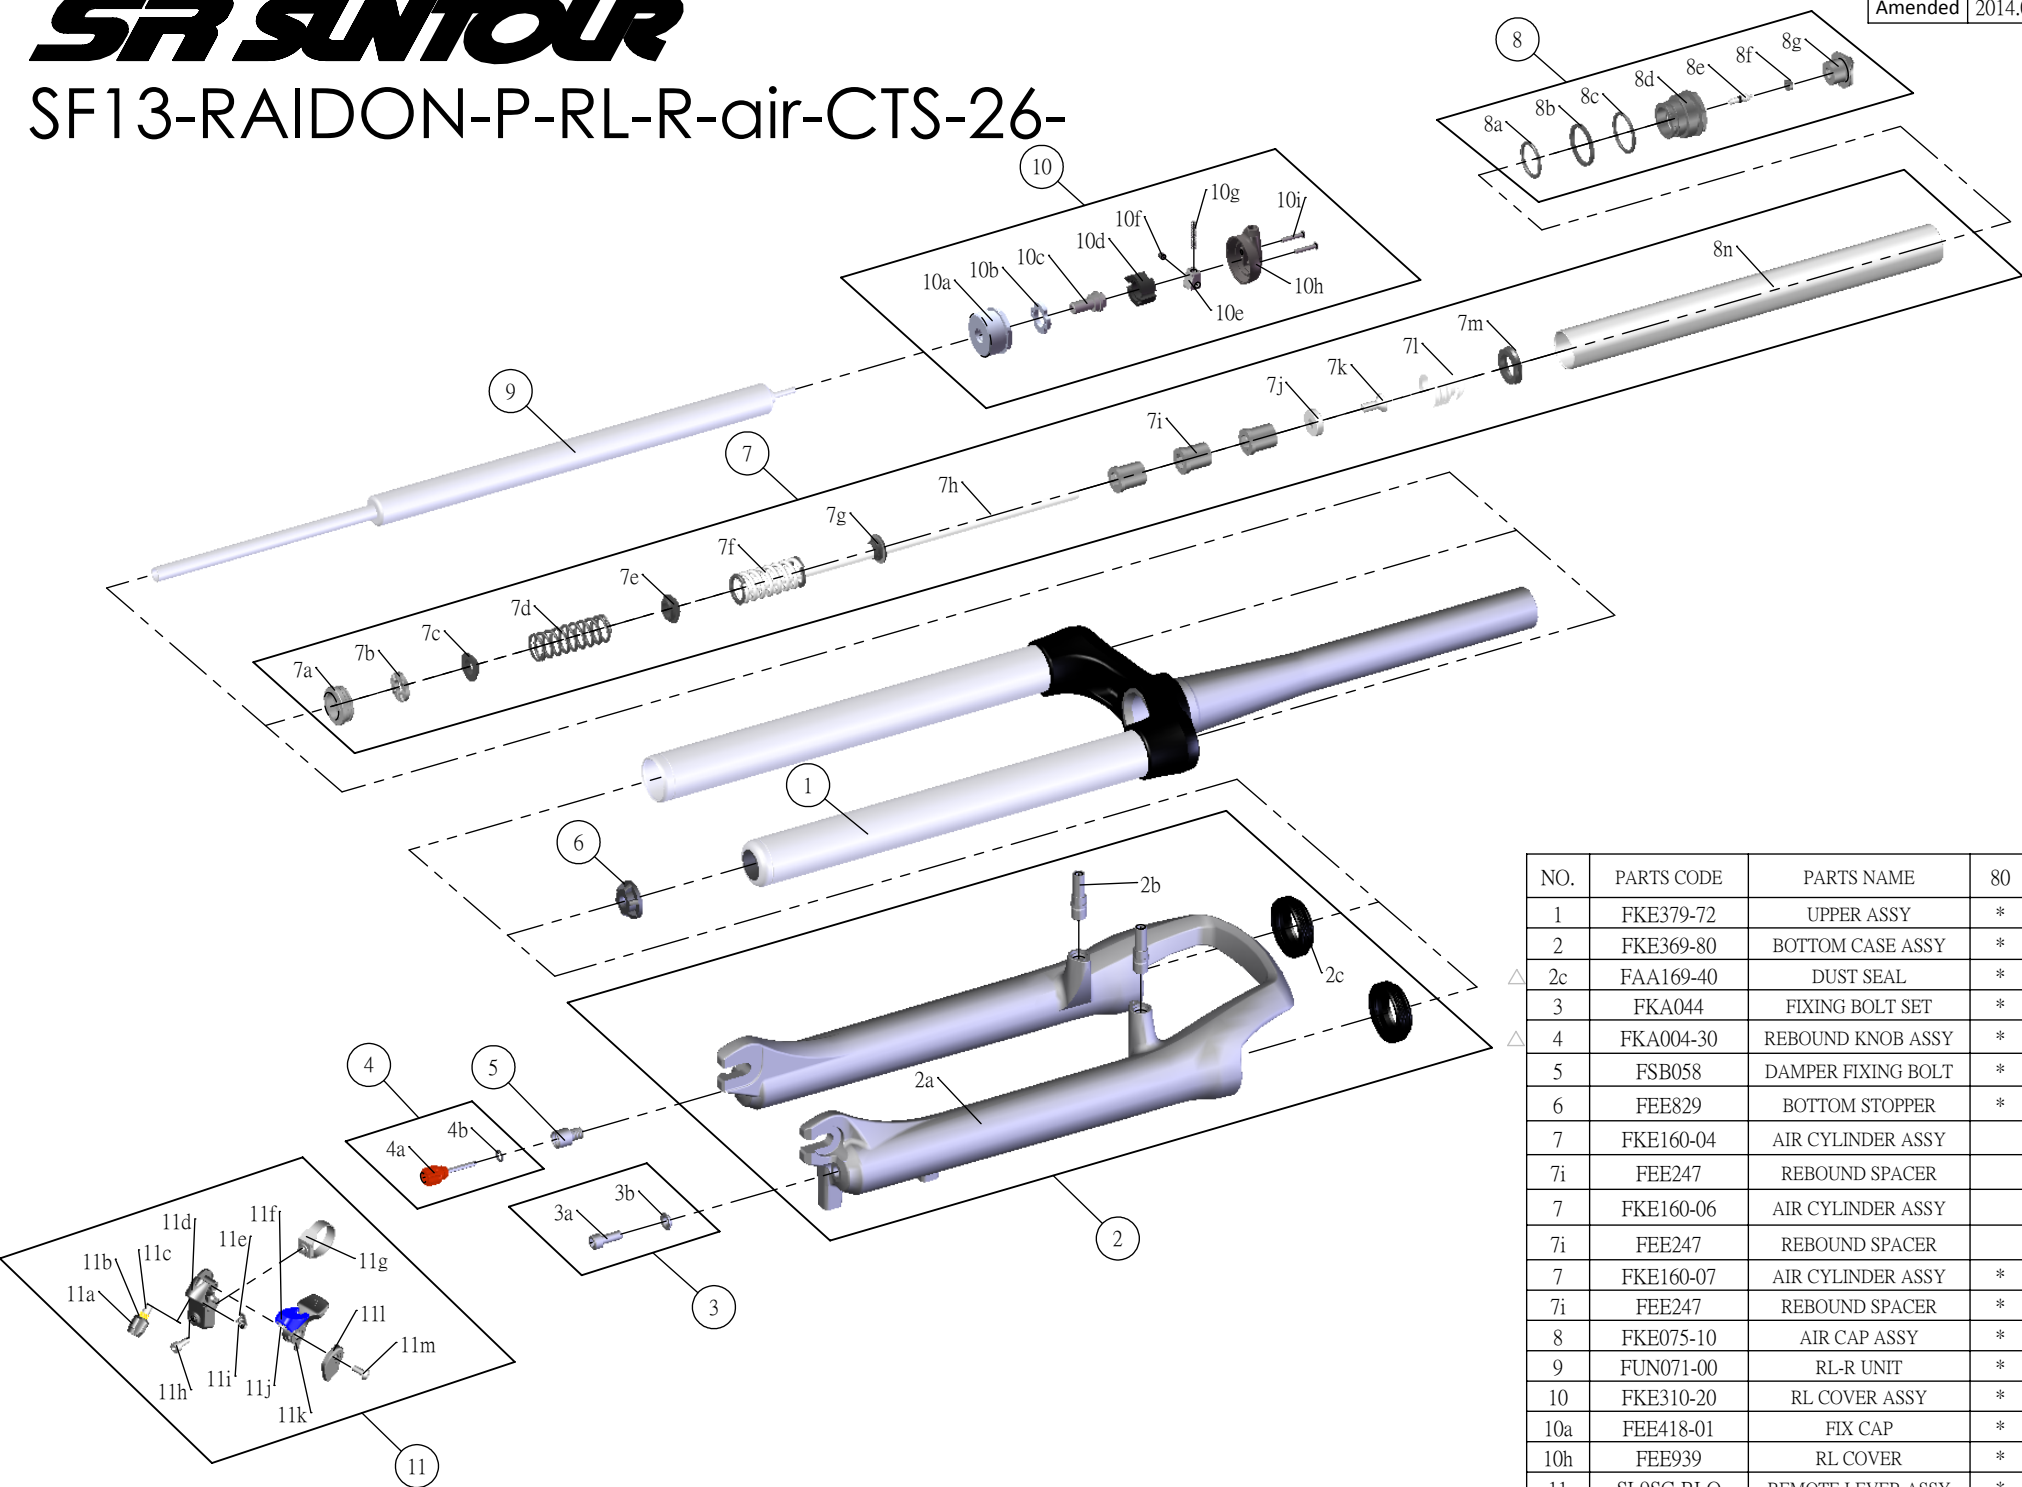

SUNTOUR

SF13-RAIDON-P-RL-R-air-CTS-26-

Date	2013.07.17	Version	2
Amended	2014.03.13		

NO.	PARTS CODE	PARTS NAME	80	100	120	QT
1	FKE379-72	UPPER ASSY	*	*	*	1
2	FKE369-80	BOTTOM CASE ASSY	*	*	*	1
2c	FAA169-40	DUST SEAL	*	*	*	2
3	FKA044	FIXING BOLT SET	*	*	*	1
4	FKA004-30	REBOUND KNOB ASSY	*	*	*	1
5	FSB058	DAMPER FIXING BOLT	*	*	*	1
6	FEE829	BOTTOM STOPPER	*	*	*	1
7	FKE160-04	AIR CYLINDER ASSY			*	1
7i	FEE247	REBOUND SPACER			*	1
7	FKE160-06	AIR CYLINDER ASSY		*		1
7i	FEE247	REBOUND SPACER		*		2
7	FKE160-07	AIR CYLINDER ASSY	*			1
7i	FEE247	REBOUND SPACER	*			3
8	FKE075-10	AIR CAP ASSY	*	*	*	1
9	FUN071-00	RL-R UNIT	*	*	*	1
10	FKE310-20	RL COVER ASSY	*	*	*	1
10a	FEE418-01	FIX CAP	*	*	*	1
10h	FEE939	RL COVER	*	*	*	1
11	SL9SC-RLO	REMOTE LEVER ASSY	*	*	*	1