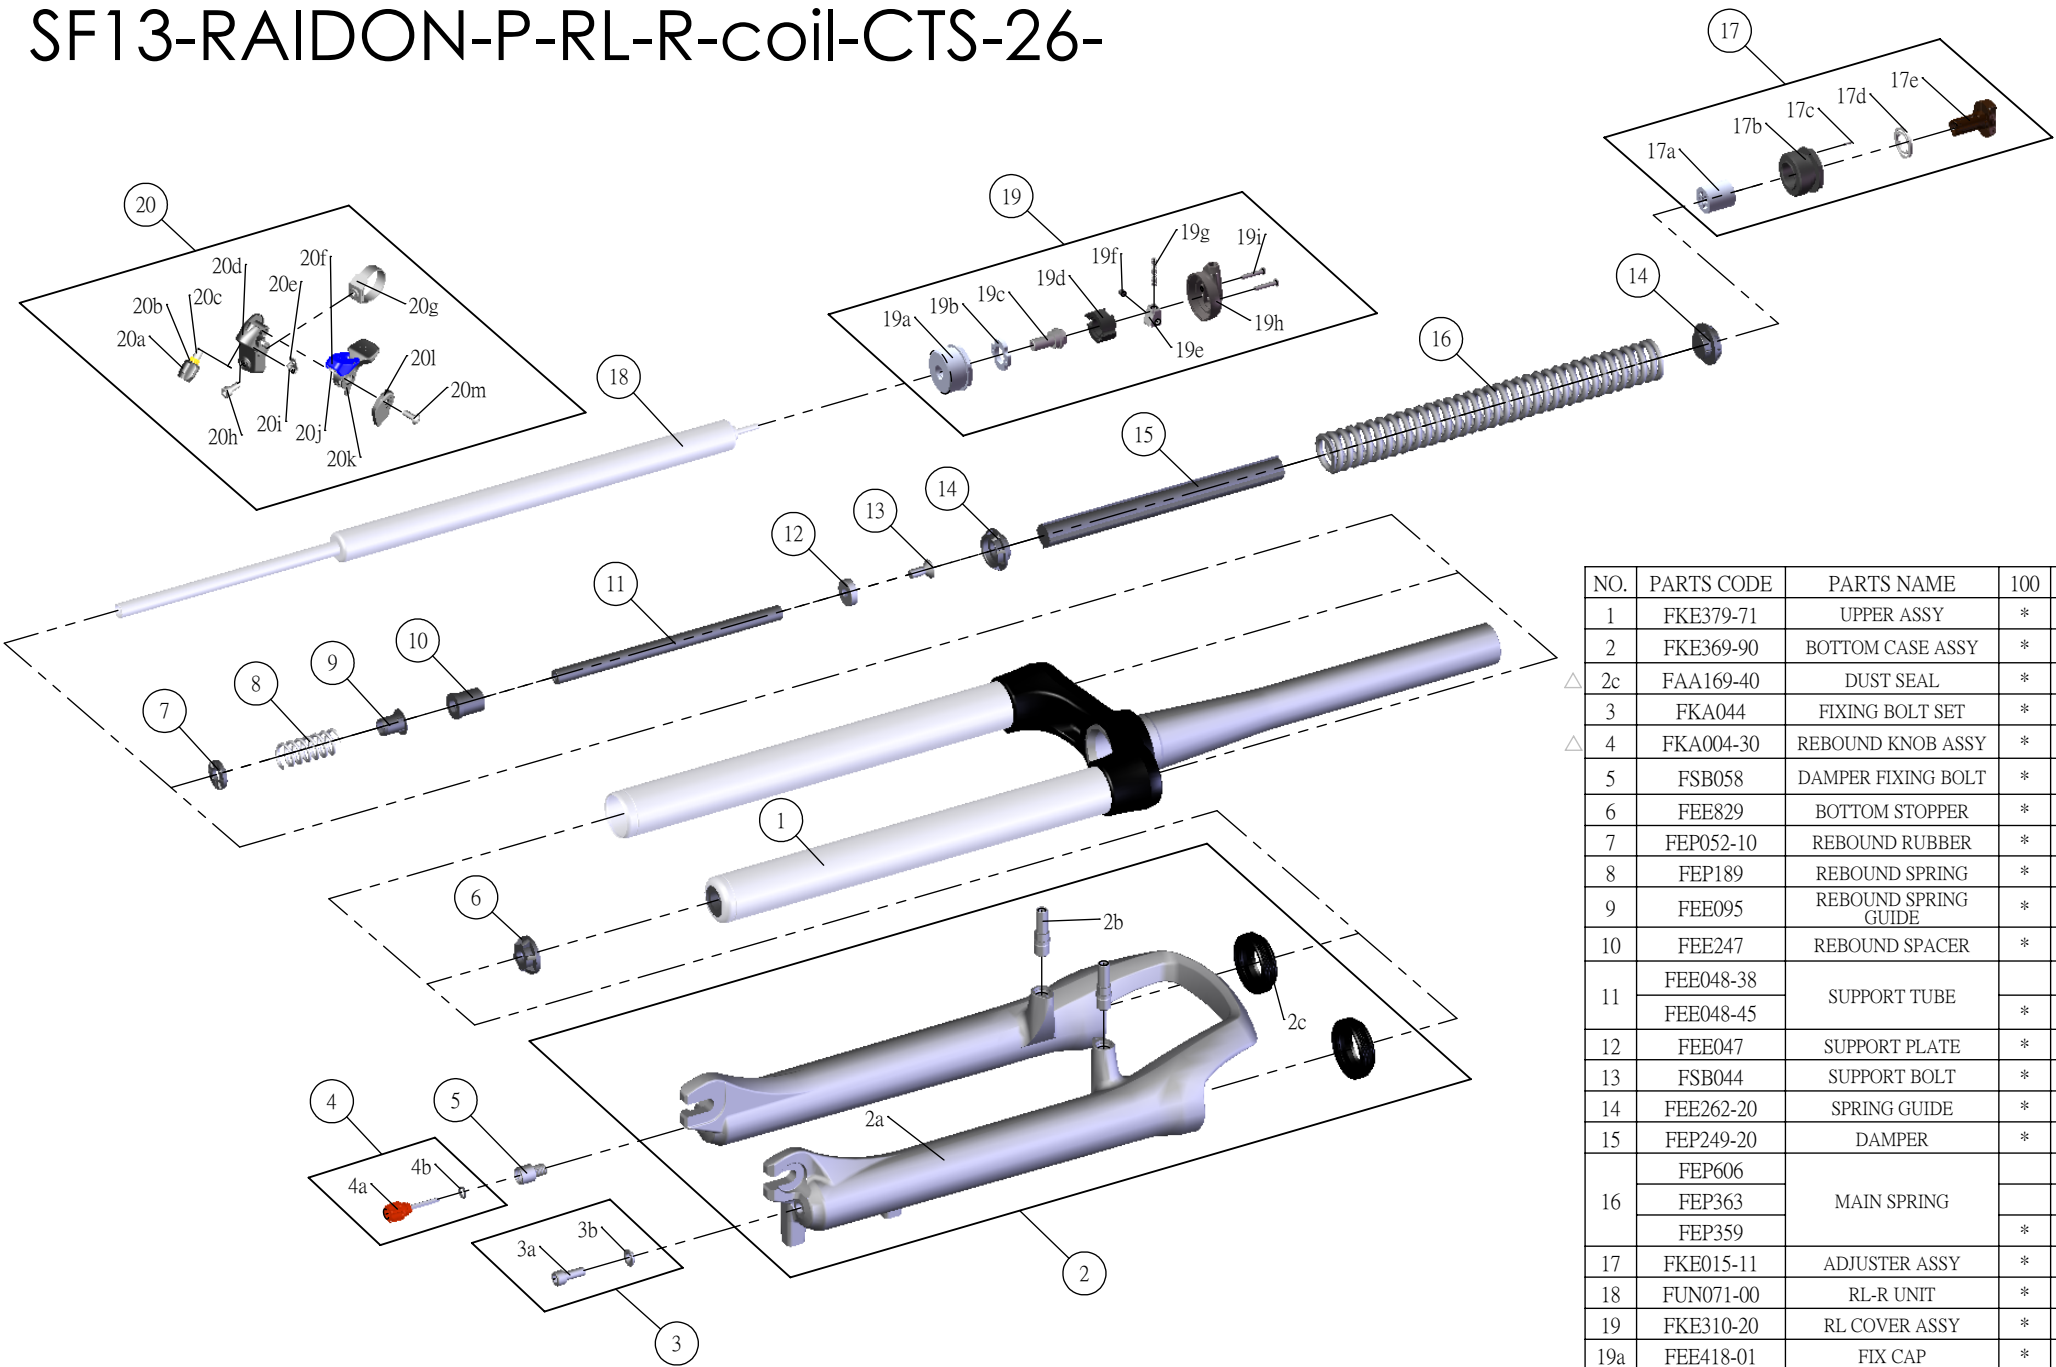

## SF13-RAIDON-P-RL-R-coil-CTS-26-

Date	2013.07.17	Version	2
Amended	2014.03.13		

NO.	PARTS CODE	PARTS NAME	100	120	140	QT
1	FKE379-71	UPPER ASSY	*	*	*	1
2	FKE369-90	BOTTOM CASE ASSY	*	*	*	1
2c	FAA169-40	DUST SEAL	*	*	*	2
3	FKA044	FIXING BOLT SET	*	*	*	1
4	FKA004-30	REBOUND KNOB ASSY	*	*	*	1
5	FSB058	DAMPER FIXING BOLT	*	*	*	1
6	FEE829	BOTTOM STOPPER	*	*	*	1
7	FEP052-10	REBOUND RUBBER	*	*	*	1
8	FEP189	REBOUND SPRING	*	*	*	1
9	FEE095	REBOUND SPRING GUIDE	*	*	*	1
10	FEE247	REBOUND SPACER	*			1
11	FEE048-38	SUPPORT TUBE			*	1
	FEE048-45		*	*		1
12	FEE047	SUPPORT PLATE	*	*	*	1
13	FSB044	SUPPORT BOLT	*	*	*	1
14	FEE262-20	SPRING GUIDE	*	*	*	2
15	FEP249-20	DAMPER	*	*	*	1
16	FEP606	MAIN SPRING			*	1
	FEP363			*		1
	FEP359		*			1
17	FKE015-11	ADJUSTER ASSY	*	*	*	1
18	FUN071-00	RL-R UNIT	*	*	*	1
19	FKE310-20	RL COVER ASSY	*	*	*	1
19a	FEE418-01	FIX CAP	*	*	*	1
19h	FEE939	RL COVER	*	*	*	1
20	SL9SC-RLO	REMOTE LEVER ASSY	*	*	*	1