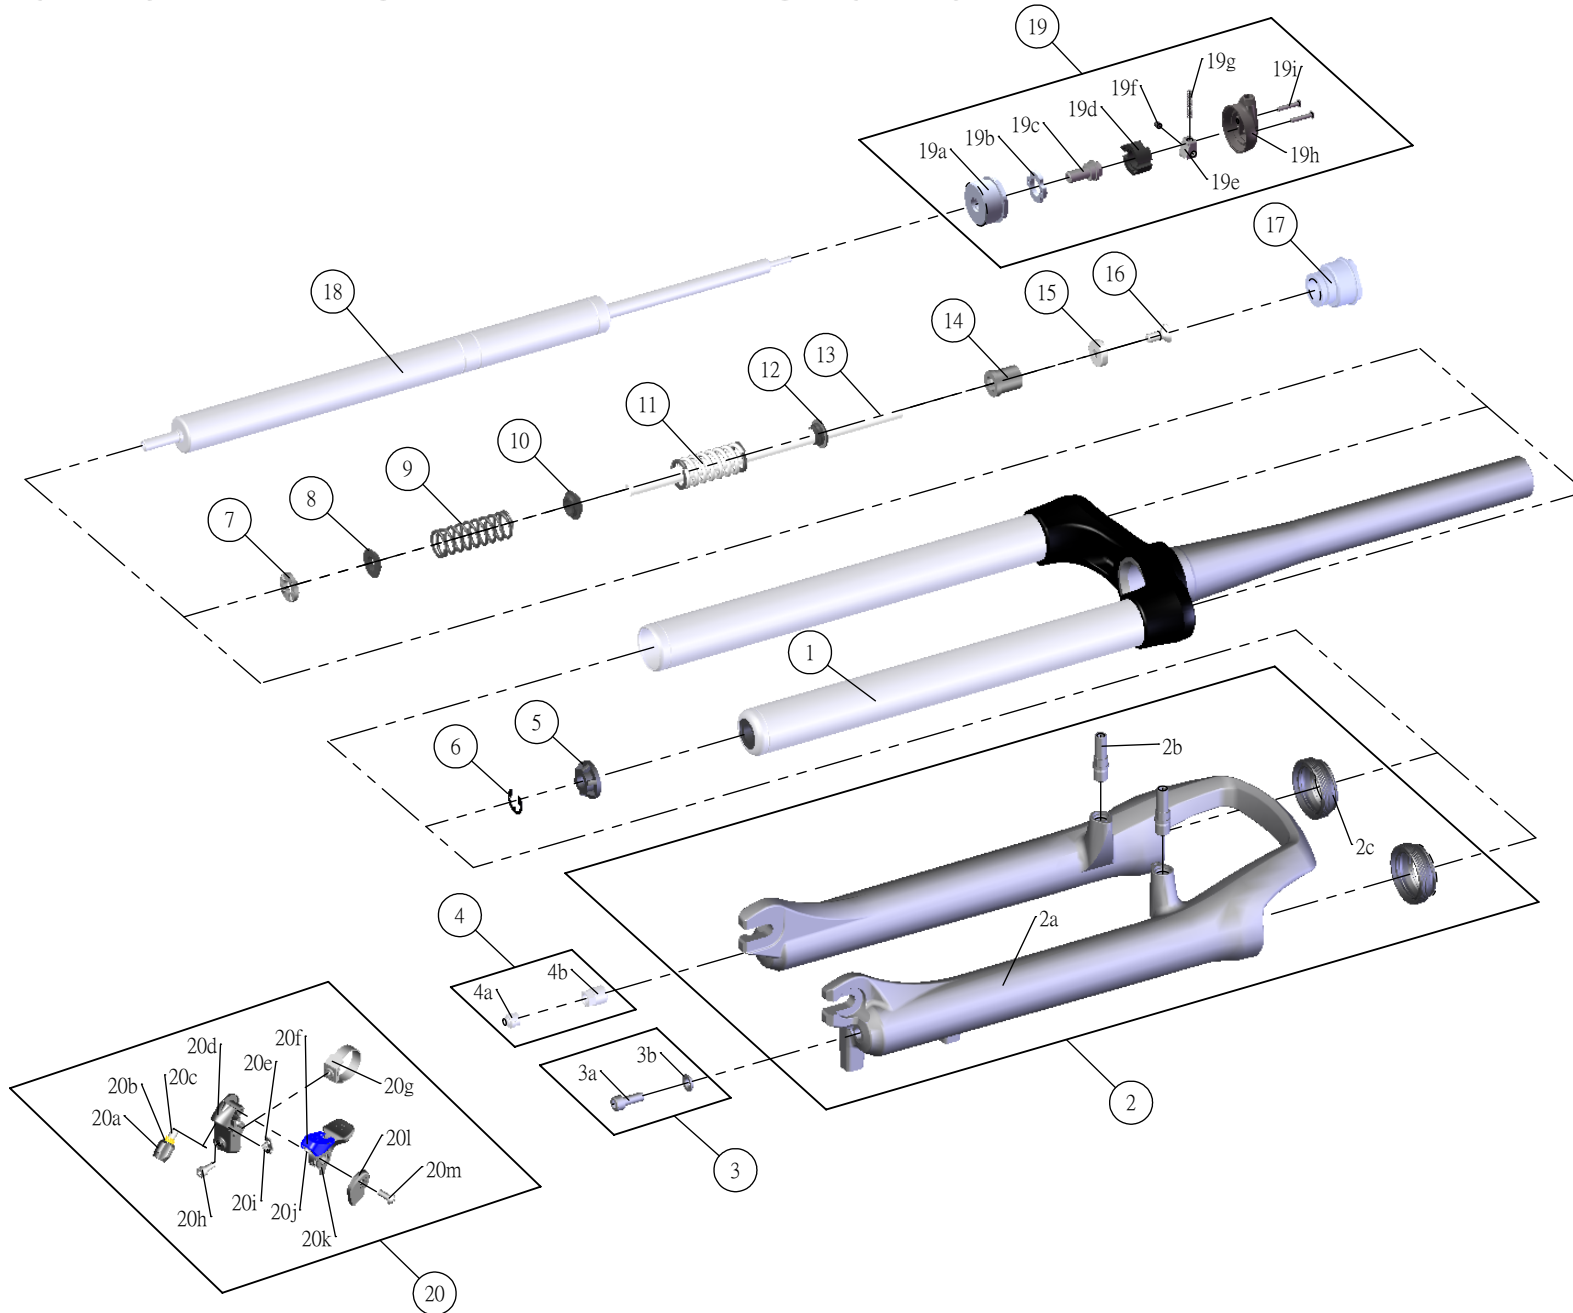

SUNTOUR

SF13-RAIDON-P-RL-air-CTS-26-

Date	2013.07.17	Version	1
Amended			

NO.	PARTS CODE	PARTS NAME	100	120	QT
1	FKE379-71	UPPER ASSY	*	*	1
2	FKE369-70	BOTTOM CASE ASSY	*	*	1
2c	FAA169-20	DUST SEAL	*	*	2
3	FKA044	FIXING BOLT SET	*	*	1
4	FKA063	FIXING NUT ASSY	*	*	1
5	FEE829	BOTTOM STOPPER	*	*	1
6	FSS041	E RING	*	*	1
7	FEP052-10	REBOUND RUBBER	*	*	1
8	FEE555-20	REBOUND SPRING GUIDE 3	*	*	1
9	FEP304	REBOUND SPRING 1	*	*	1
10	FEE555-10	REBOUND SPRING GUIDE 2	*	*	1
11	FEP305	REBOUND SPRING 2	*	*	1
12	FEE555-00	REBOUND SPRING GUIDE 1	*	*	1
13	FEE048-90	SUPPORT TUBE	*	*	1
14	FEE247	REBOUND SPACER	*		1
15	FEE047	SUPPORT PLATE	*	*	1
16	FSB044	SUPPORT BOLT	*	*	1
17	FEE261-20	DAMPER CAP	*	*	1
18	FUN081-00	RL-Air UNIT		*	1
	FUN081-30		*		1
19	FKE310-20	RL COVER ASSY	*	*	1
19a	FEE418-01	FIX CAP	*	*	1
19h	FEE939	RL COVER	*	*	1
20	SL9SC-RLO	REMOTE LEVER ASSY	*	*	1