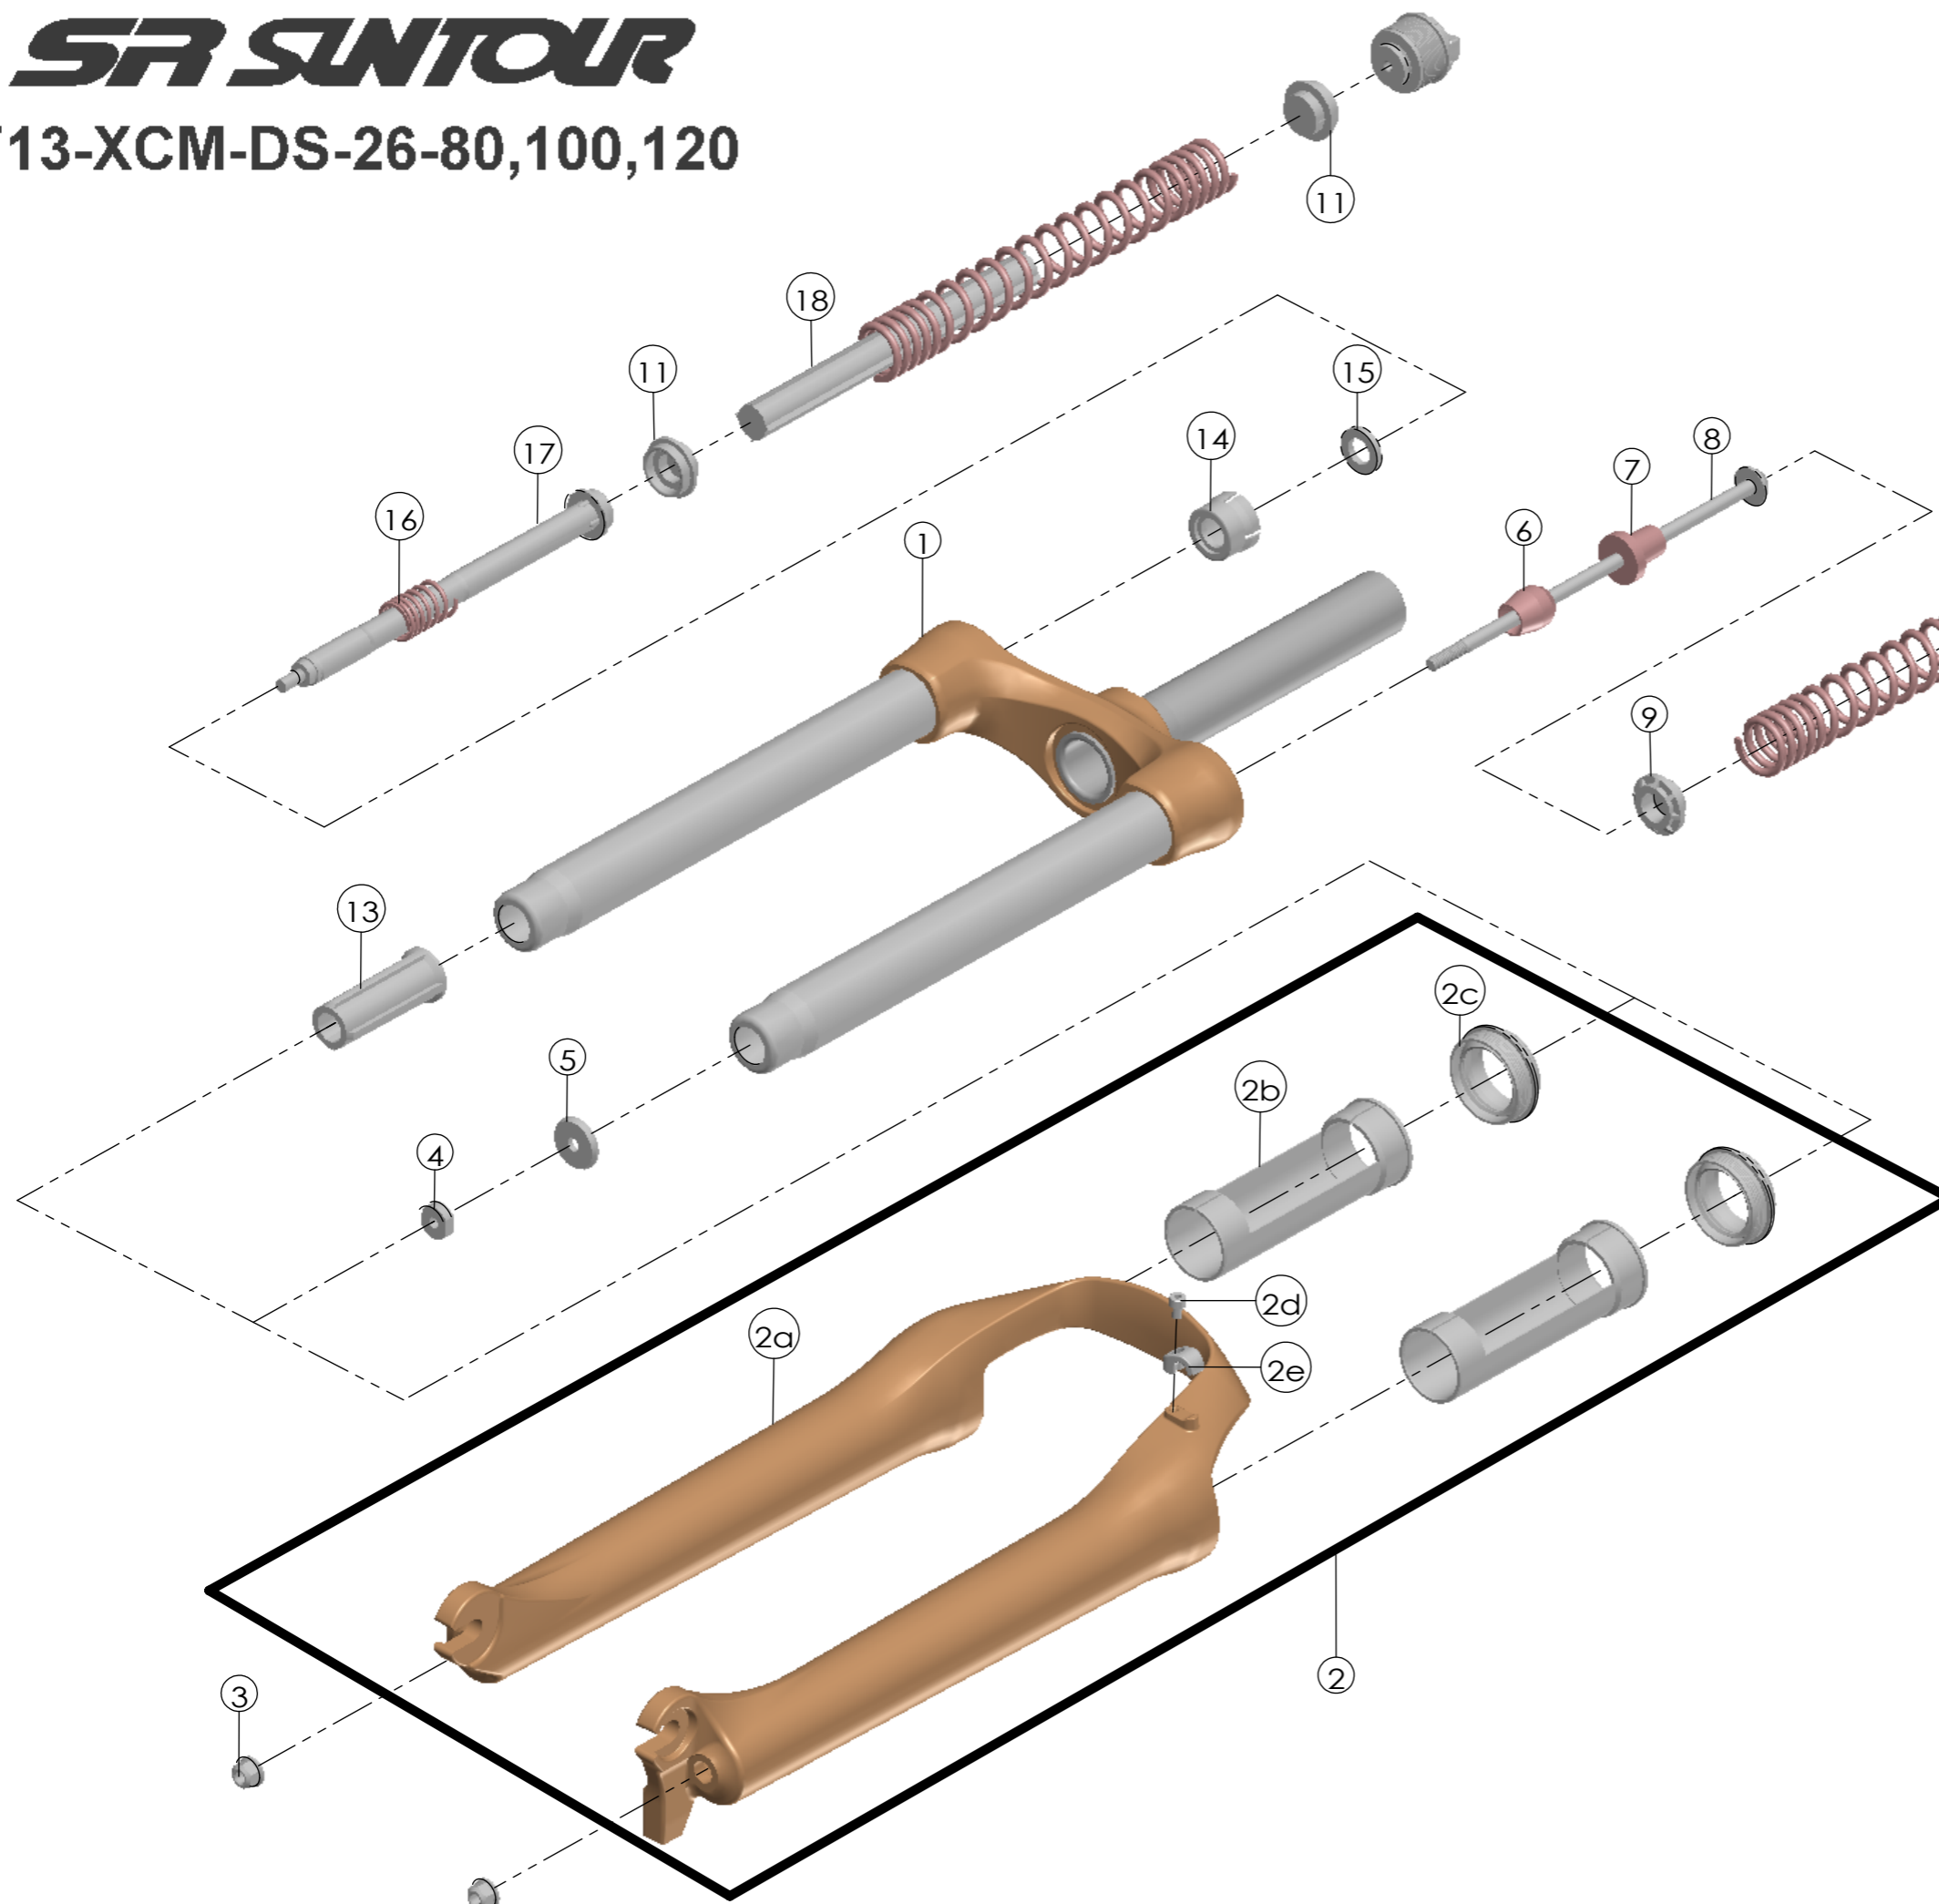

## SF13-XCM-DS-26-80,100,120

Date	2012.6.7	Version	1
Amended			

NO.	PART NAME	PART CODE	QTY.		
			80	100	120
1	UPPER ASSY	FKZ023-02	1	-	-
		FKZ023-03	-	1	-
		FKZ023-04	-	-	1
2	BOTTOM CASE ASSY	FKZ024-10	1	1	1
2a	BOTTOM CASE	FPB341	1	1	1
2b	SLIDER SLEEVE	FEE785	2	2	2
2c	DUST SEAL	FAA070-10	2	2	2
2d	BOLT	FSB153	1	1	1
2e	HOSE GUIDE	FEE797	1	1	1
3	FIXING NUT	FSN023	2	2	2
4	NUT PLATE	FSN025	1	1	1
5	BOTTOM STOPPER	FEE465	1	1	1
6	REBOUND RUBBER	FEP086-10	1	1	1
7	DAMPER SPACE	FEE530	1	1	1
8	FIXING BOLT	FSB157-02	1	1	1
9	SPRING GUIDE	FEG146-00	1	1	1
10	MAIN SPRING	FEP327-60	2	-	-
		FEP319-60	-	2	-
		FEP435	-	-	2
11	SPRING GUIDE	FEE434-10	3	3	3
12	ADJUST SYSTEM	FKE009-11	2	2	2
13	SUPPORT TUBE	FEE806-20	1	-	-
		FEE806-10	-	1	-
		FEE806	-	-	1
14	FORK NOSE	FEE805	1	1	1
15	REBOUND RUBBER	FEP053	1	1	1
16	REBOUND SPRING	FEP058-20	1	1	1
17	SUPPORT TUBE	FEE800	1	1	1
18	DAMPER	FEP320-20	1	1	1