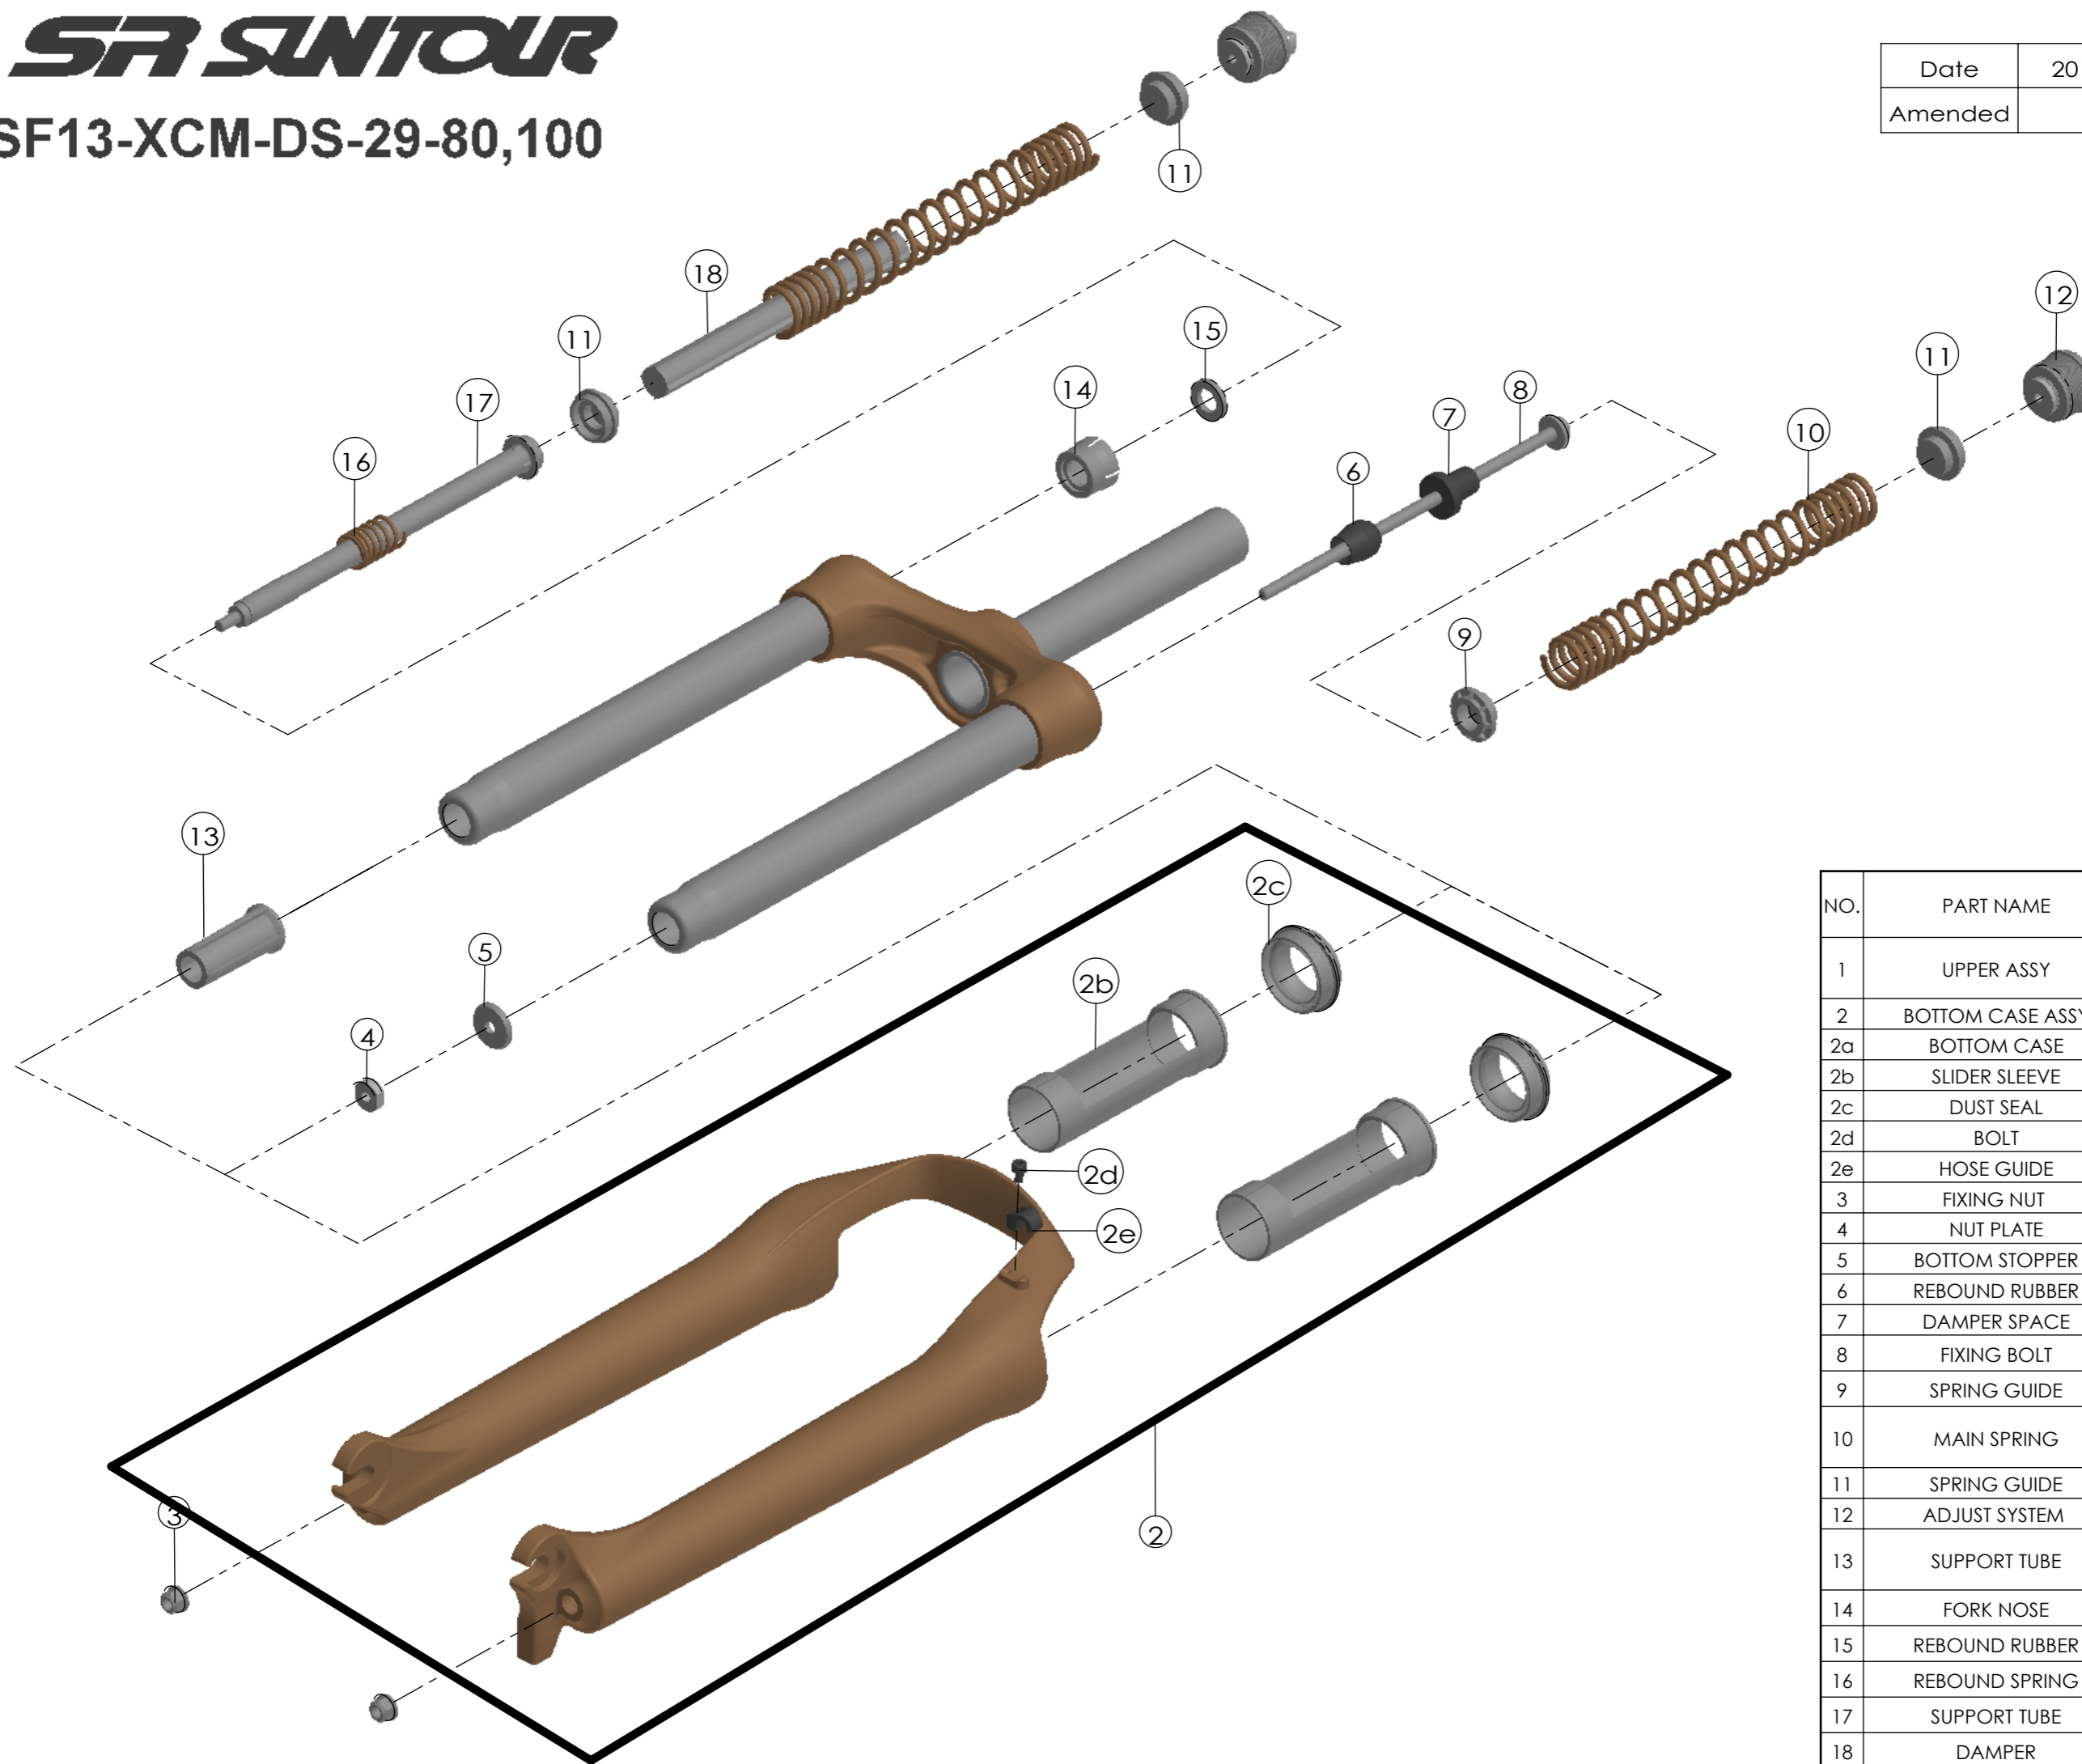

SF SUNTOUR

SF13-XCM-DS-29-80,100

Date	2012.6.7	Version	1
Amended			

NO.	PART NAME	PART CODE	QTY.	
			80	100
1	UPPER ASSY	FKZ023-02	1	-
		FKZ023-03	-	1
2	BOTTOM CASE ASSY	FKZ011-10	1	1
2a	BOTTOM CASE	FPB338	1	1
2b	SLIDER SLEEVE	FEE785	2	2
2c	DUST SEAL	FAA070-10	2	2
2d	BOLT	FSB153	1	1
2e	HOSE GUIDE	FEE797	1	1
3	FIXING NUT	FSN023	2	2
4	NUT PLATE	FSN025	1	1
5	BOTTOM STOPPER	FEE465	1	1
6	REBOUND RUBBER	FEP086-10	1	1
7	DAMPER SPACE	FEE530	1	1
8	FIXING BOLT	FSB159-08	1	1
9	SPRING GUIDE	FEG146-00	1	1
10	MAIN SPRING	FEP327-60	2	-
		FEP319-60	-	2
11	SPRING GUIDE	FEE434-10	3	3
12	ADJUST SYSTEM	FKE009-11	2	2
13	SUPPORT TUBE	FEE959-10	1	-
		FEE959-00	-	1
14	FORK NOSE	FEE805	1	1
15	REBOUND RUBBER	FEP053	1	1
16	REBOUND SPRING	FEP058-20	1	1
17	SUPPORT TUBE	FEE960	1	1
18	DAMPER	FEP320-20	1	1