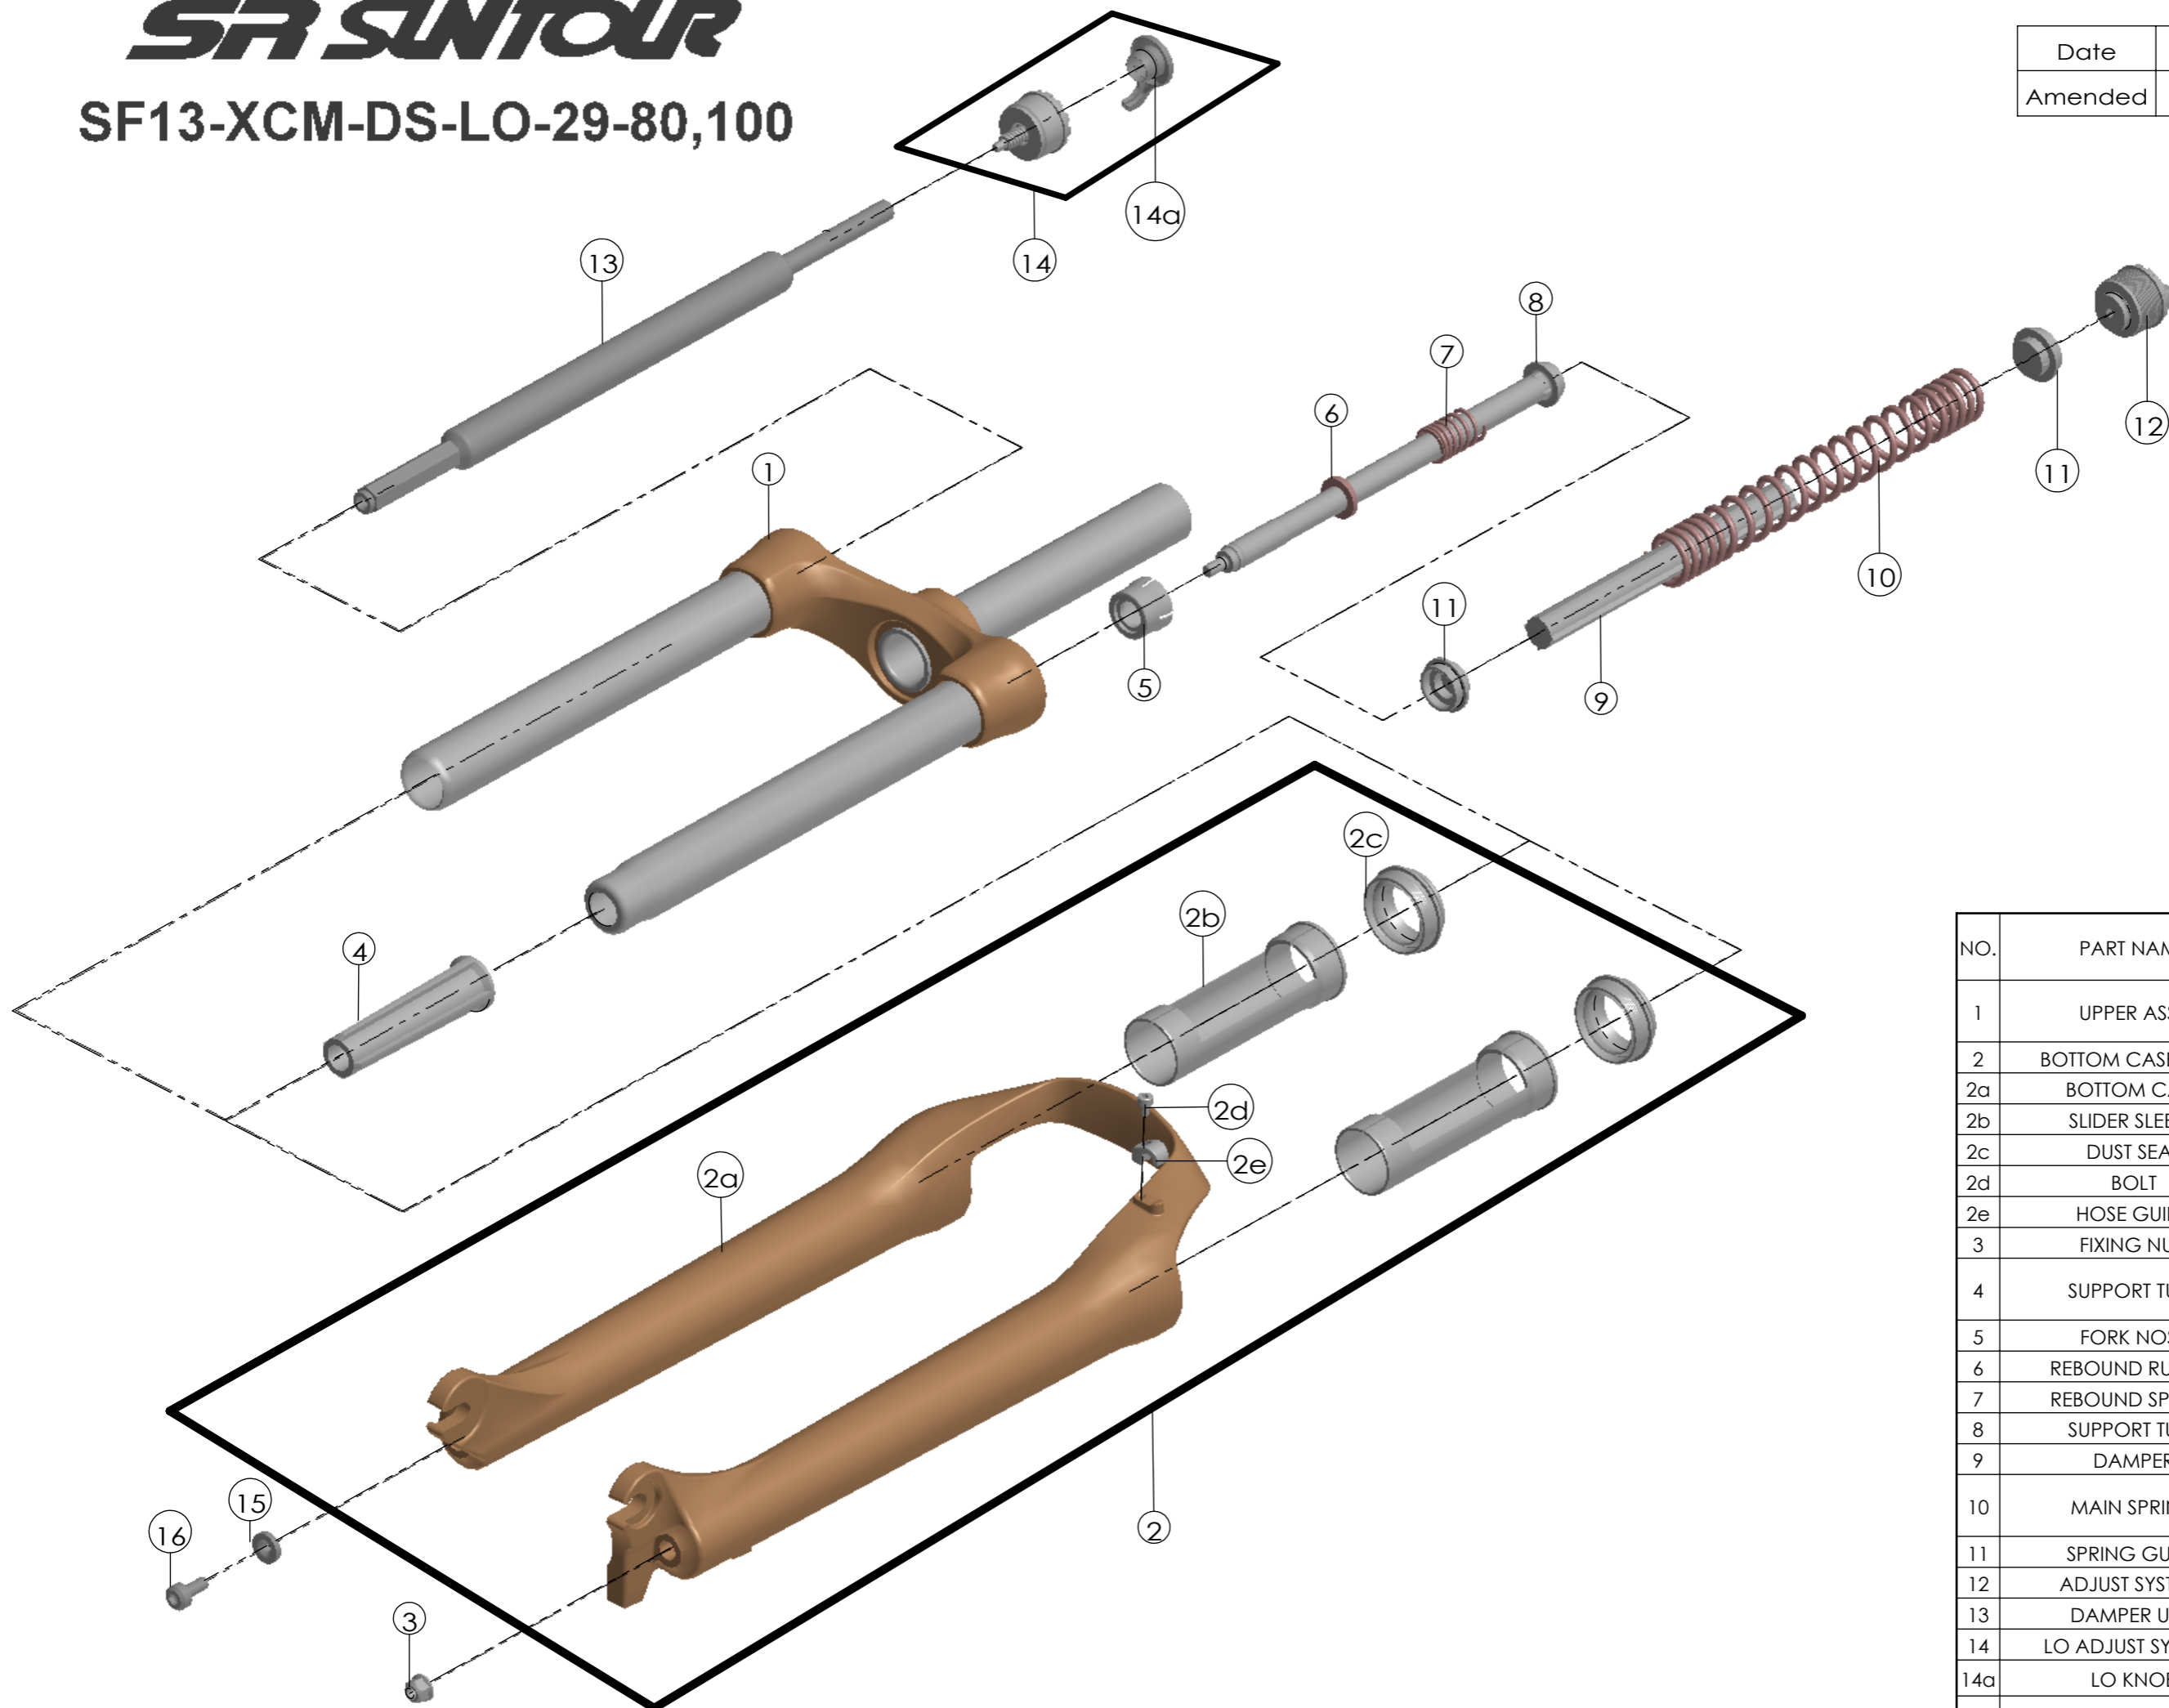

SF SUNTOUR

SF13-XCM-DS-LO-29-80,100

Date	2013.10.7	Version	1
Amended			

NO.	PART NAME	PART CODE	QTY.	
			80	100
1	UPPER ASSY	FKZ023-05	1	-
		FKZ023-06	-	1
2	BOTTOM CASE ASSY	FKZ011-10	1	1
2a	BOTTOM CASE	FPB338	1	1
2b	SLIDER SLEEVE	FEE785	2	2
2c	DUST SEAL	FAA070-10	2	2
2d	BOLT	FSB153	1	1
2e	HOSE GUIDE	FEE797	1	1
3	FIXING NUT	FSN023	1	1
4	SUPPORT TUBE	FEE959-10	1	-
		FEE959-00	-	1
5	FORK NOSE	FEE805	1	1
6	REBOUND RUBBER	FEPO53	1	1
7	REBOUND SPRING	FEP189-20	1	1
8	SUPPORT TUBE	FEE960	1	1
9	DAMPER	FEP320-20	1	1
10	MAIN SPRING	FEP439	1	-
		FEP438	-	1
11	SPRING GUIDE	FEE434-10	2	2
12	ADJUST SYSTEM	FKE009-11	1	1
13	DAMPER UNIT	FUN006-29	1	1
14	LO ADJUST SYSTEM	FKE028-26	1	1
14a	LO KNOB	FEE288-20	1	1
15	WASHER	FSW025	1	1
16	FIXING BOLT	FSB070	1	1