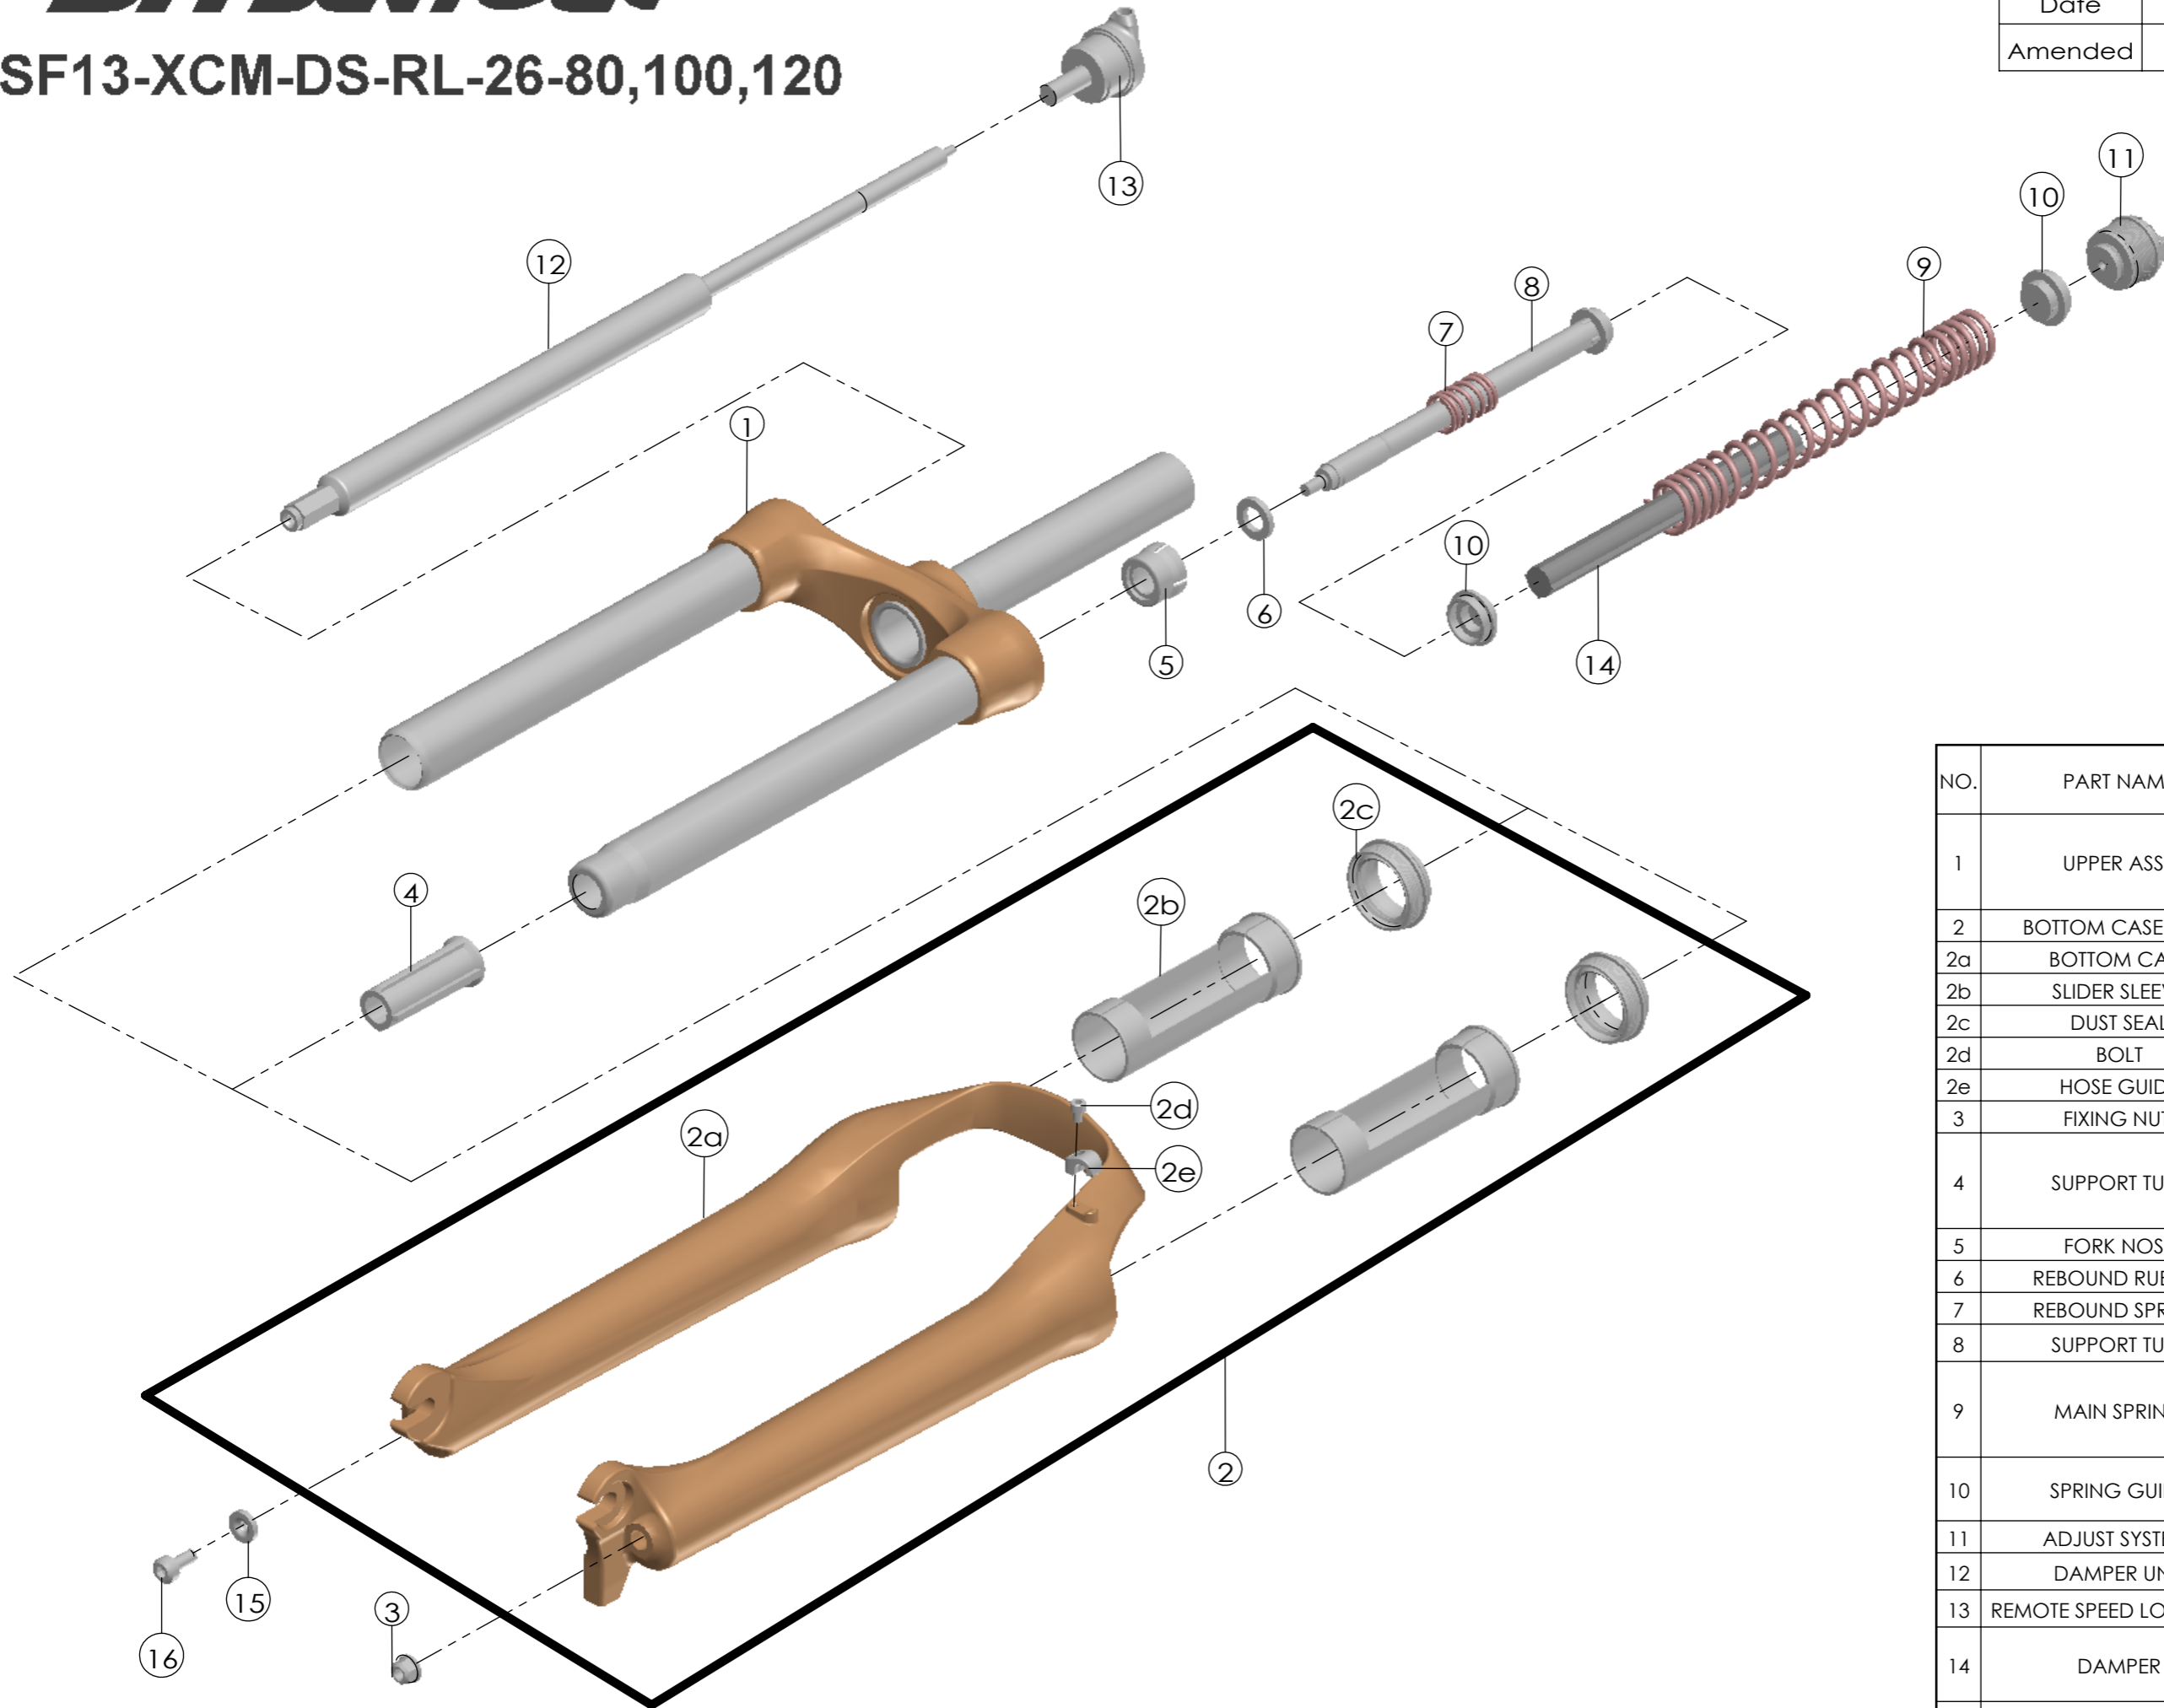

Date	2012.6.6	Version	1
Amended			

NO.	PART NAME	PART CODE	QTY.		
			80	100	120
1	UPPER ASSY	FKZ023-01	1	-	-
		FKZ023-08	-	1	-
		FKZ023-09	-	-	1
2	BOTTOM CASE ASSY	FKZ024-10	1	1	1
2a	BOTTOM CASE	FPB341	1	1	1
2b	SLIDER SLEEVE	FEE785	2	2	2
2c	DUST SEAL	FAA070-10	2	2	2
2d	BOLT	FSB153	1	1	1
2e	HOSE GUIDE	FEE797	1	1	1
3	FIXING NUT	FSN023	1	1	1
4	SUPPORT TUBE	FEE806-20	1	-	-
		FEE806-10	-	1	-
		FEE806	-	-	1
5	FORK NOSE	FEE805	1	1	1
6	REBOUND RUBBER	FEP053	1	1	1
7	REBOUND SPRING	FEP189-20	1	1	1
8	SUPPORT TUBE	FEE800	1	1	1
9	MAIN SPRING	FEP439	1	-	-
		FEP438	-	1	-
		FEP447	-	-	1
10	SPRING GUIDE	FEE434-10	2	2	-
		FEE434-20	-	-	2
11	ADJUST SYSTEM	FKE009-11	1	1	1
12	DAMPER UNIT	FUN015-03	1	1	1
13	REMOTE SPEED LOCK ASSY	FKE310-10	1	1	1
14	DAMPER	FEP320-20	1	1	-
		FEP322-20	-	-	1
15	WASHER	FSW025	1	1	1
16	FIXING BOLT	FSB070	1	1	1