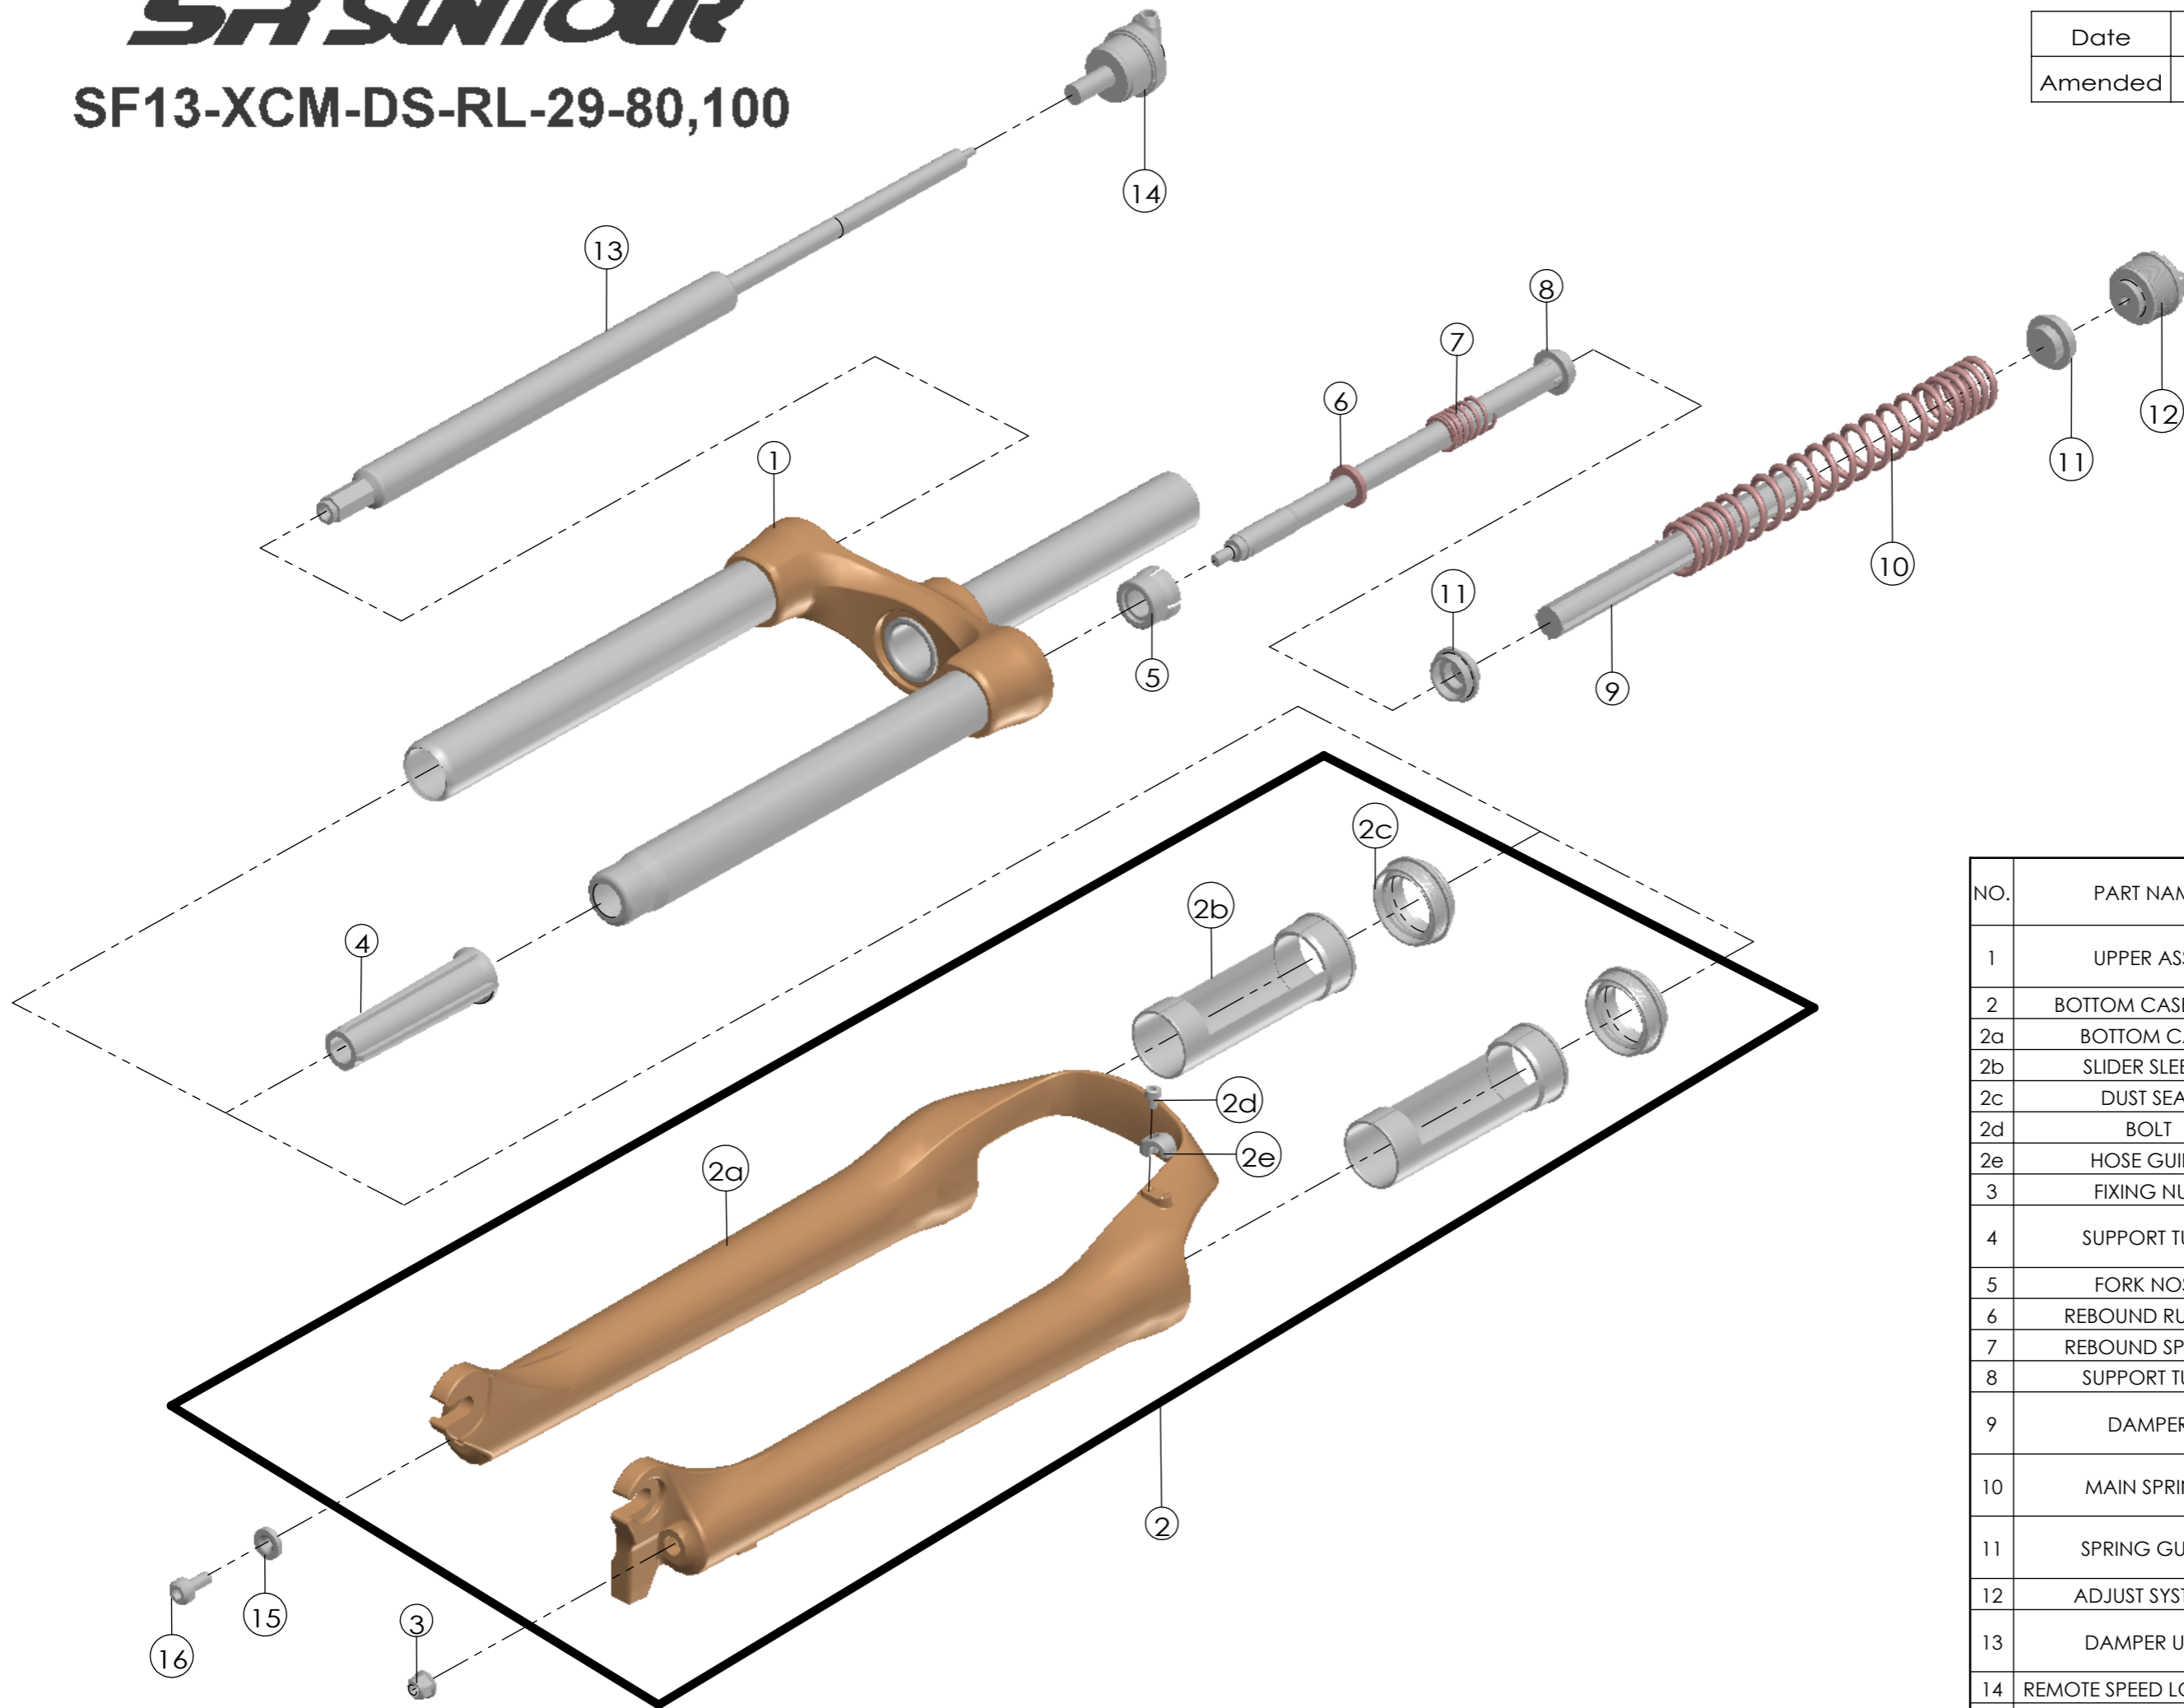

# SUNTOUR

## SF13-XCM-DS-RL-29-80,100

Date	2012.6.7	Version	1
Amended			

NO.	PART NAME	PART CODE	QTY.	
			80	100
1	UPPER ASSY	FKZ023-01	1	-
		FKZ023-08	-	1
2	BOTTOM CASE ASSY	FKZ011-10	1	1
2a	BOTTOM CASE	FPB338	1	1
2b	SLIDER SLEEVE	FEE785	2	2
2c	DUST SEAL	FAA070-10	2	2
2d	BOLT	FSB153	1	1
2e	HOSE GUIDE	FEE797	1	1
3	FIXING NUT	FSN023	1	1
4	SUPPORT TUBE	FEE959-10	1	-
		FEE959-00	-	1
5	FORK NOSE	FEE805	1	1
6	REBOUND RUBBER	FEP053	1	1
7	REBOUND SPRING	FEP189-20	1	1
8	SUPPORT TUBE	FEE960	1	1
9	DAMPER	FEP320-20	1	-
		FEP322-20	-	1
10	MAIN SPRING	FEP439	1	-
		FEP438	-	1
11	SPRING GUIDE	FEE434-10	2	-
		FEE434-20	-	2
12	ADJUST SYSTEM	FKE009-11	1	1
13	DAMPER UNIT	FUN015-03	1	-
		FUN015-08	-	1
14	REMOTE SPEED LOCK ASSY	FKE310-10	1	1
15	WASHER	FSW025	1	1
16	FIXING BOLT	FSB070	1	1