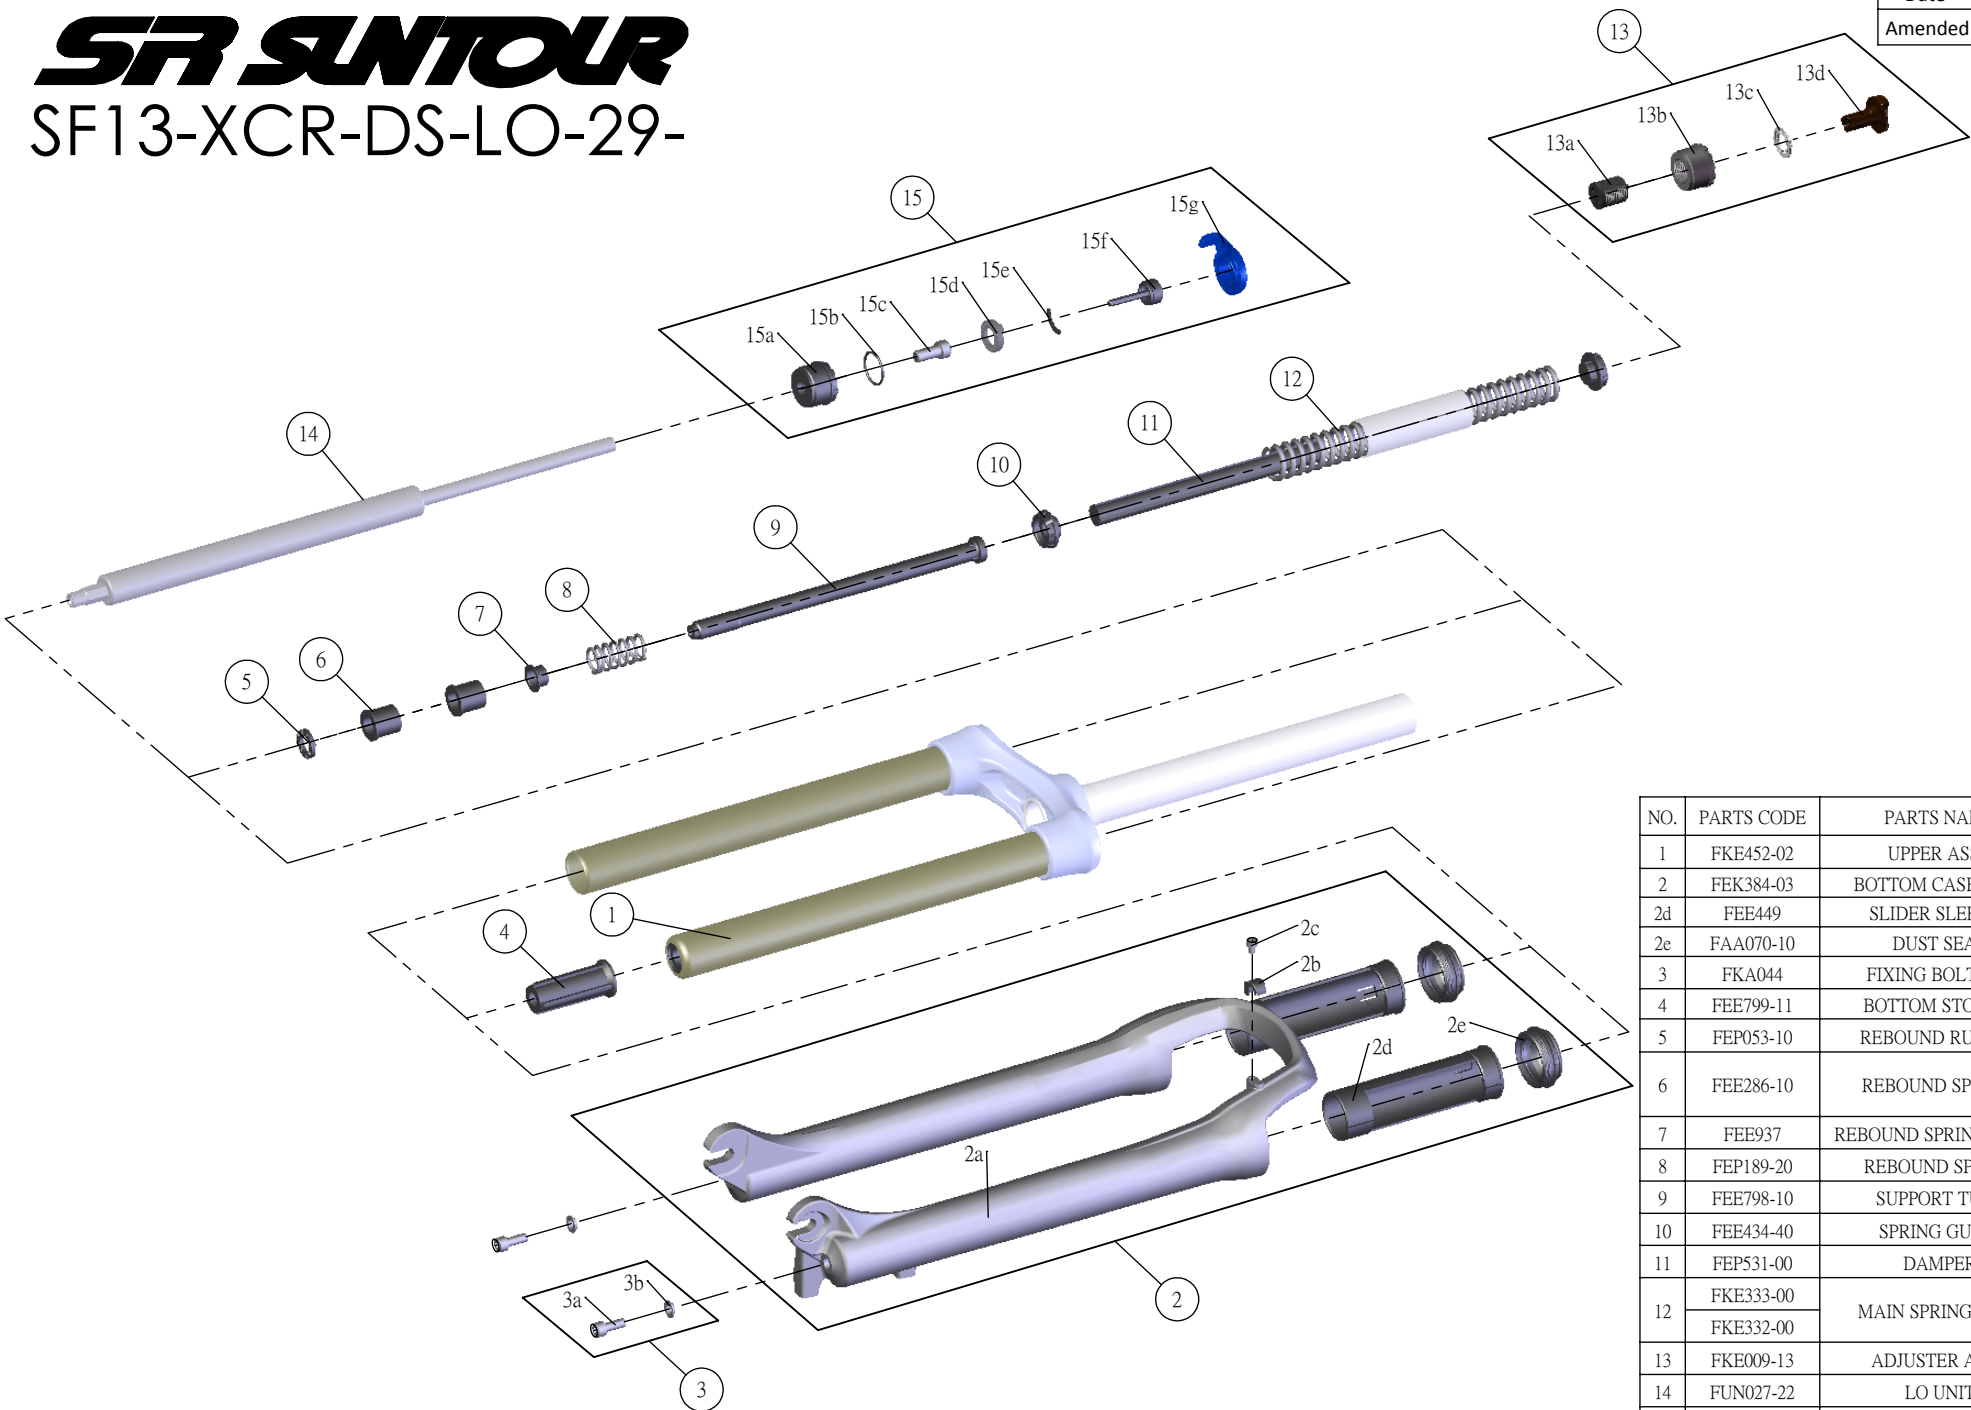

SR SUNTOUR

SF13-XCR-DS-LO-29-

Date	2013.07.10	Version	1
Amended			

NO.	PARTS CODE	PARTS NAME	80	100	QT
1	FKE452-02	UPPER ASSY	*	*	1
2	FEK384-03	BOTTOM CASE ASSY	*	*	1
2d	FEE449	SLIDER SLEEVES	*	*	2
2e	FAA070-10	DUST SEAL	*	*	2
3	FKA044	FIXING BOLT SET	*	*	2
4	FEE799-11	BOTTOM STOPPER	*	*	1
5	FEP053-10	REBOUND RUBBER	*	*	1
6	FEE286-10	REBOUND SPACER	*	*	2
7	FEE937	REBOUND SPRING GUIDE	*	*	1
8	FEP189-20	REBOUND SPRING	*	*	1
9	FEE798-10	SUPPORT TUBE	*	*	1
10	FEE434-40	SPRING GUIDE	*	*	2
11	FEP531-00	DAMPER	*	*	1
12	FKE333-00	MAIN SPRING ASSY	*	*	1
	FKE332-00		*	*	1
13	FKE009-13	ADJUSTER ASSY	*	*	1
14	FUN027-22	LO UNIT	*	*	1
15	FKE027-49	LO TOP CAP ASSY	*	*	1
15a	FEE925-00	ADJUST CAP LO	*	*	1
15f	FKA066	ADJUST CORE ASSY	*	*	1
15g	FEE938	LOCKOUT KNOB	*	*	1