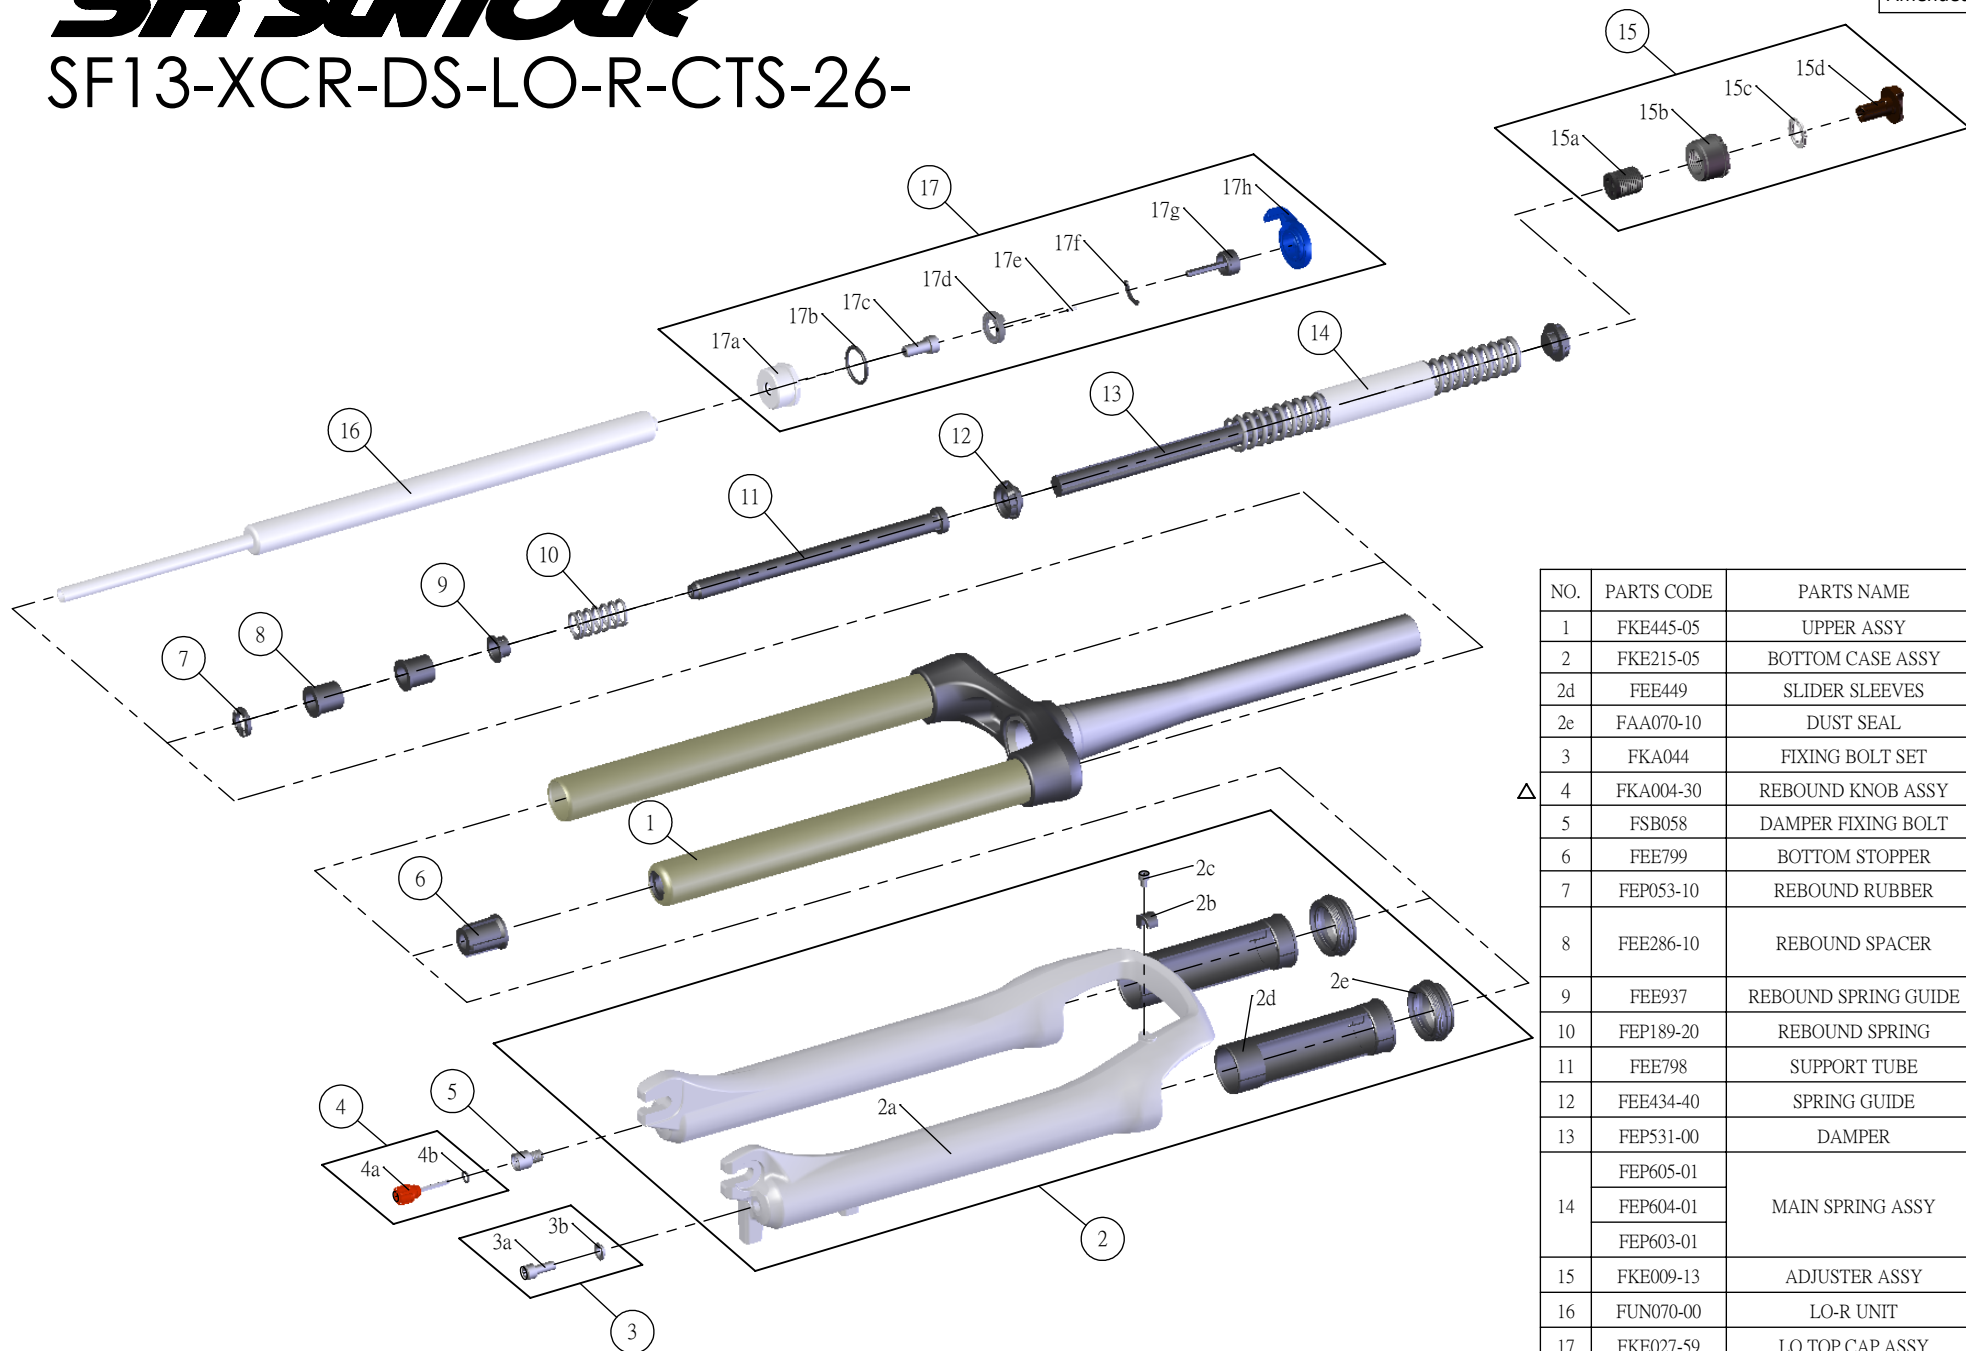

# SR SUNTOUR

## SF13-XCR-DS-LO-R-CTS-26-

Date	2013.01.02	Version	3
Amended	2014.03.19		

NO.	PARTS CODE	PARTS NAME	80	100	120	QT
1	FKE445-05	UPPER ASSY	*	*	*	1
2	FKE215-05	BOTTOM CASE ASSY	*	*	*	1
2d	FEE449	SLIDER SLEEVES	*	*	*	2
2e	FAA070-10	DUST SEAL	*	*	*	2
3	FKA044	FIXING BOLT SET	*	*	*	1
△ 4	FKA004-30	REBOUND KNOB ASSY	*	*	*	1
5	FSB058	DAMPER FIXING BOLT	*	*	*	1
6	FEE799	BOTTOM STOPPER	*	*	*	1
7	FEP053-10	REBOUND RUBBER	*	*	*	1
8	FEE286-10	REBOUND SPACER	*			2
9	FEE937	REBOUND SPRING GUIDE	*	*	*	1
10	FEP189-20	REBOUND SPRING	*	*	*	1
11	FEE798	SUPPORT TUBE	*	*	*	1
12	FEE434-40	SPRING GUIDE	*	*	*	2
13	FEP531-00	DAMPER	*	*	*	1
14	FEP605-01	MAIN SPRING ASSY	*			1
	FEP604-01			*		1
	FEP603-01				*	1
15	FKE009-13	ADJUSTER ASSY	*	*	*	1
16	FUN070-00	LO-R UNIT	*	*	*	1
17	FKE027-59	LO TOP CAP ASSY	*	*	*	1
17a	FEE260-60	ADJUST CAP LO	*	*	*	1
17g	FKA066	ADJUST CORE ASSY	*	*	*	1
17h	FEE938	LOCKOUT KNOB	*	*	*	1