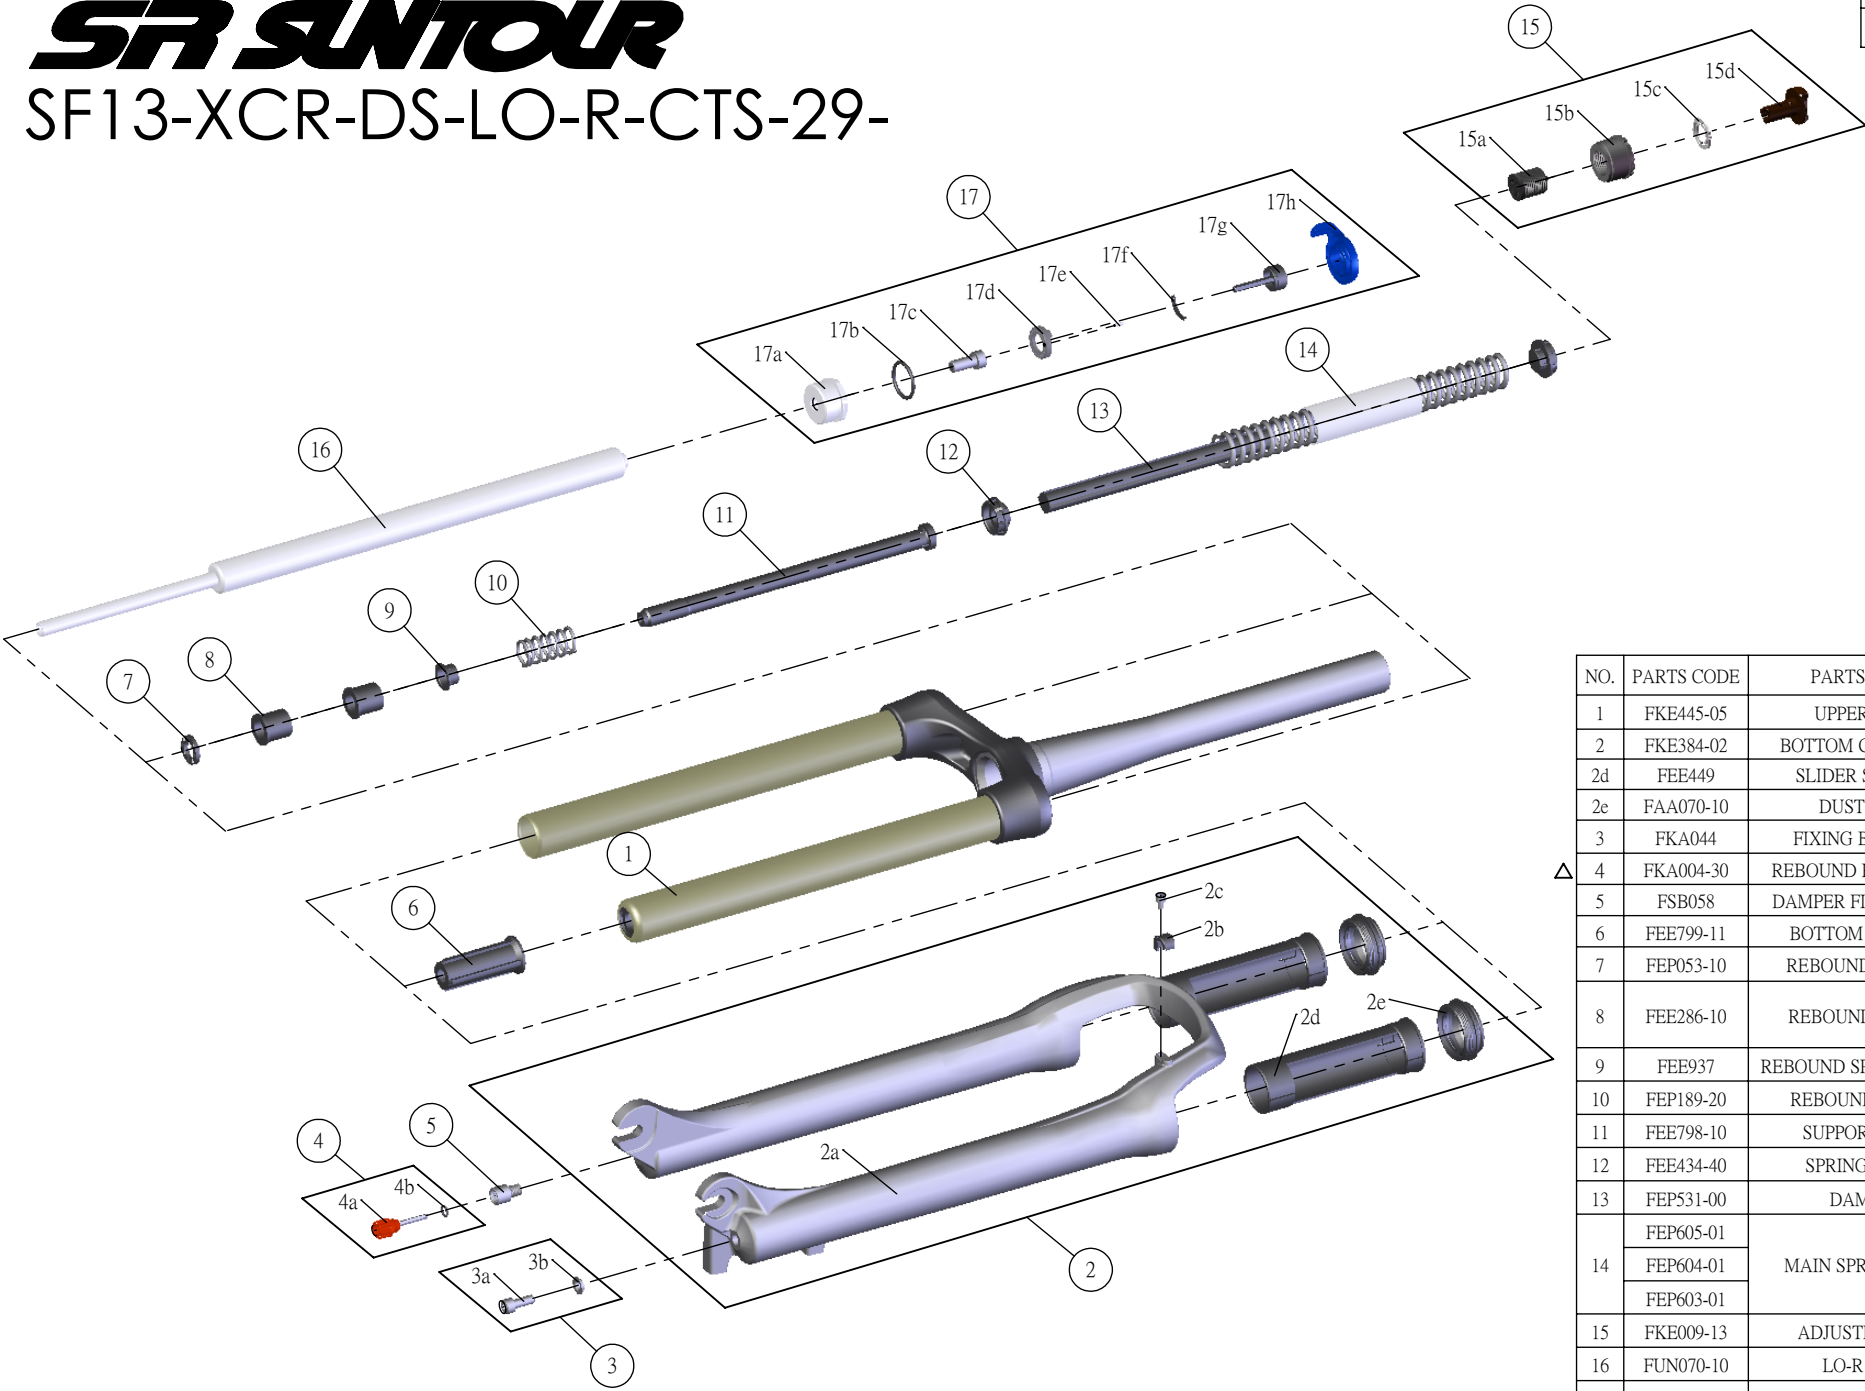

SR SUNTOUR

SF13-XCR-DS-LO-R-CTS-29-

Date	2013.01.02	Version	3
Amended	2014.03.19		

NO.	PARTS CODE	PARTS NAME	80	100	120	QT
1	FKE445-05	UPPER ASSY	*	*	*	1
2	FKE384-02	BOTTOM CASE ASSY	*	*	*	1
2d	FEE449	SLIDER SLEEVES	*	*	*	2
2e	FAA070-10	DUST SEAL	*	*	*	2
3	FKA044	FIXING BOLT SET	*	*	*	1
4	FKA004-30	REBOUND KNOB ASSY	*	*	*	1
5	FSB058	DAMPER FIXING BOLT	*	*	*	1
6	FEE799-11	BOTTOM STOPPER	*	*	*	1
7	FEP053-10	REBOUND RUBBER	*	*	*	1
8	FEE286-10	REBOUND SPACER	*	*	*	2
9	FEE937	REBOUND SPRING GUIDE	*	*	*	1
10	FEP189-20	REBOUND SPRING	*	*	*	1
11	FEE798-10	SUPPORT TUBE	*	*	*	1
12	FEE434-40	SPRING GUIDE	*	*	*	2
13	FEP531-00	DAMPER	*	*	*	1
14	FEP605-01	MAIN SPRING ASSY	*	*	*	1
	FEP604-01			*		1
	FEP603-01				*	1
15	FKE009-13	ADJUSTER ASSY	*	*	*	1
16	FUN070-10	LO-R UNIT	*	*	*	1
17	FKE027-59	LO TOP CAP ASSY	*	*	*	1
17a	FEE260-60	ADJUST CAP LO	*	*	*	1
17g	FKA066	ADJUST CORE ASSY	*	*	*	1
17h	FEE938	LOCKOUT KNOB	*	*	*	1