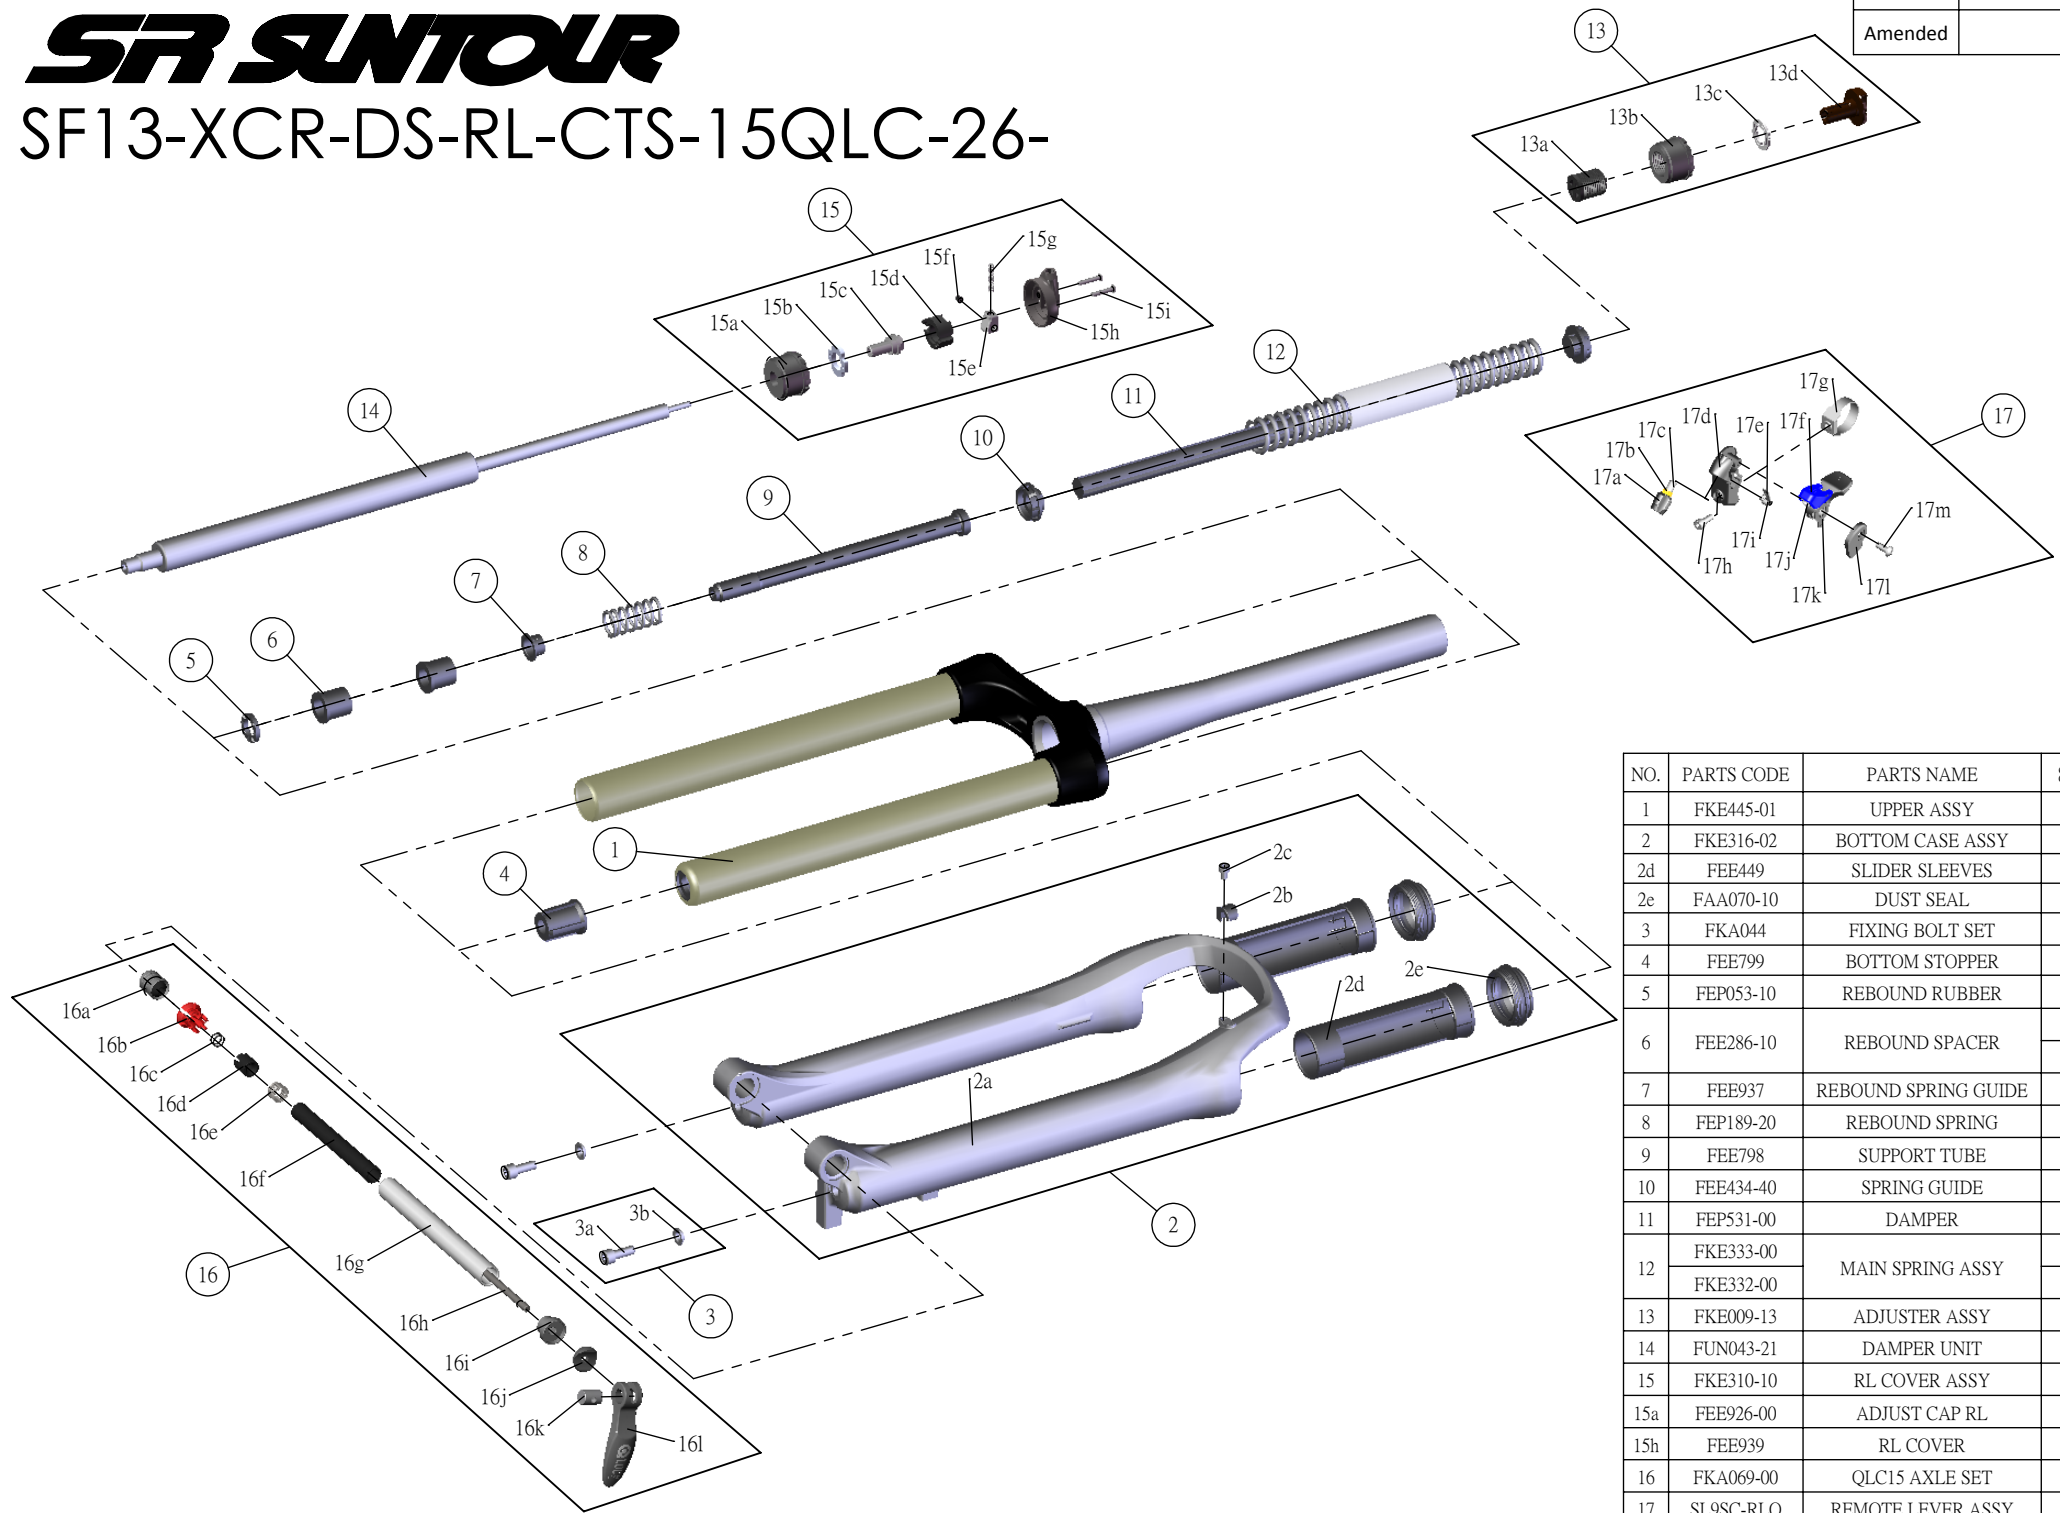

SR SUNTOUR

SF13-XCR-DS-RL-CTS-15QLC-26-

Date	2013.07.23	Version	1
Amended			

NO.	PARTS CODE	PARTS NAME	80	100	QT
1	FKE445-01	UPPER ASSY	*	*	1
2	FKE316-02	BOTTOM CASE ASSY	*	*	1
2d	FEE449	SLIDER SLEEVES	*	*	2
2c	FAA070-10	DUST SEAL	*	*	2
3	FKA044	FIXING BOLT SET	*	*	2
4	FEE799	BOTTOM STOPPER	*	*	1
5	FEP053-10	REBOUND RUBBER	*	*	1
6	FEE286-10	REBOUND SPACER	*	*	2
7	FEE937	REBOUND SPRING GUIDE	*	*	1
8	FEP189-20	REBOUND SPRING	*	*	1
9	FEE798	SUPPORT TUBE	*	*	1
10	FEE434-40	SPRING GUIDE	*	*	2
11	FEP531-00	DAMPER	*	*	1
12	FKE333-00	MAIN SPRING ASSY	*	*	1
	FKE332-00		*	*	1
13	FKE009-13	ADJUSTER ASSY	*	*	1
14	FUN043-21	DAMPER UNIT	*	*	1
15	FKE310-10	RL COVER ASSY	*	*	1
15a	FEE926-00	ADJUST CAP RL	*	*	1
15h	FEE939	RL COVER	*	*	1
16	FKA069-00	QLC15 AXLE SET	*	*	1
17	SL9SC-RLO	REMOTE LEVER ASSY	*	*	1