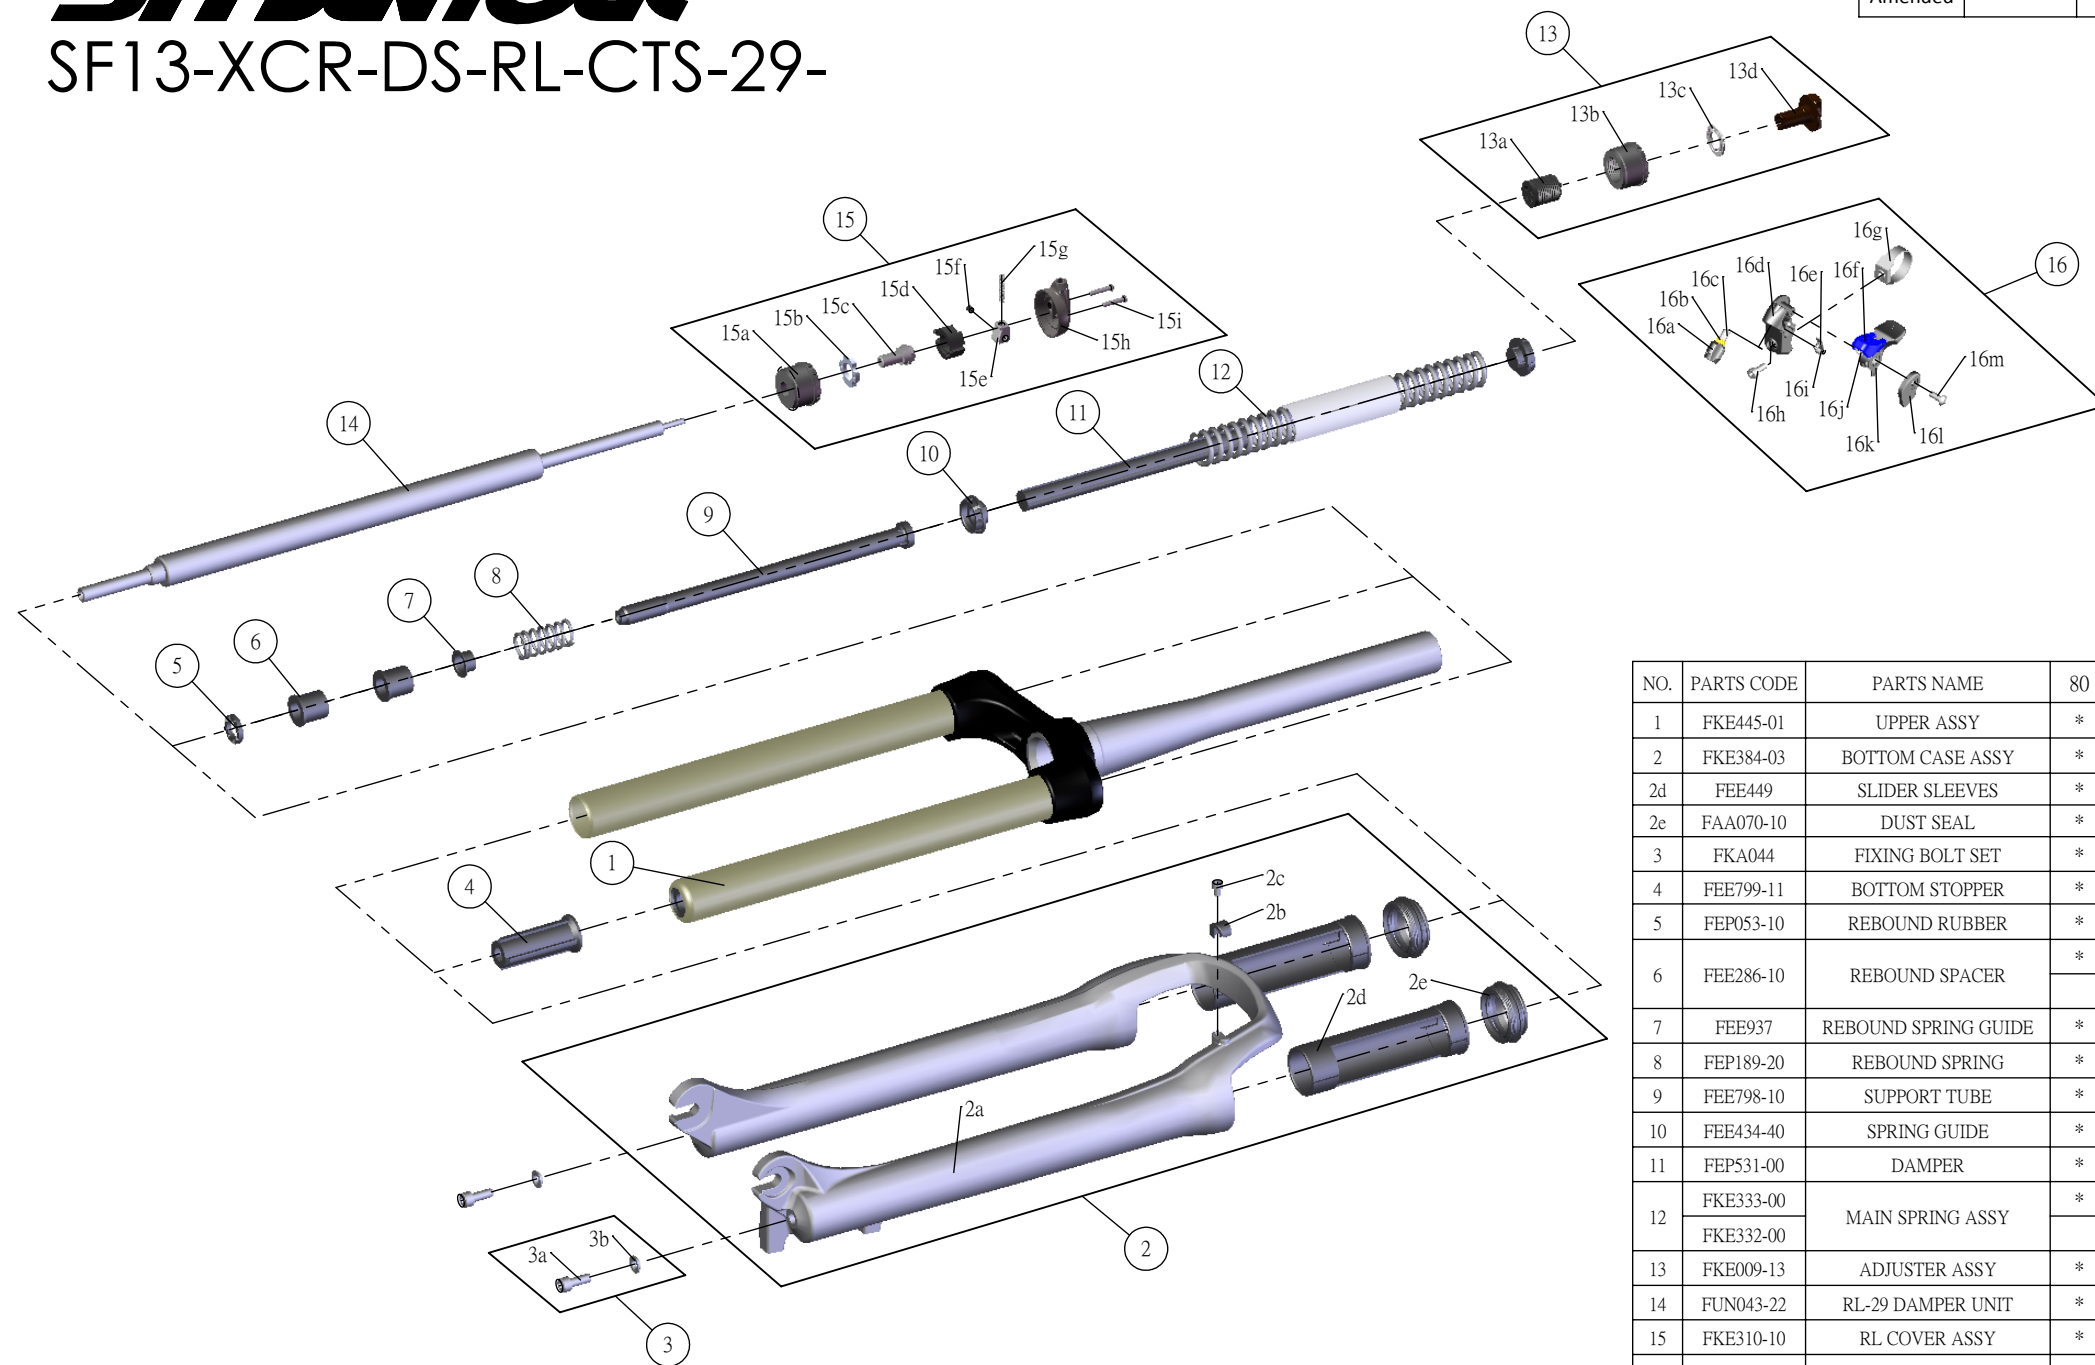

SR SUNTOUR

SF13-XCR-DS-RL-CTS-29-

Date	2013.07.11	Version	1
Amended			

NO.	PARTS CODE	PARTS NAME	80	100	QT
1	FKE445-01	UPPER ASSY	*	*	1
2	FKE384-03	BOTTOM CASE ASSY	*	*	1
2d	FEE449	SLIDER SLEEVES	*	*	2
2e	FAA070-10	DUST SEAL	*	*	2
3	FKA044	FIXING BOLT SET	*	*	2
4	FEE799-11	BOTTOM STOPPER	*	*	1
5	FEP053-10	REBOUND RUBBER	*	*	1
6	FEE286-10	REBOUND SPACER	*	*	2
7	FEE937	REBOUND SPRING GUIDE	*	*	1
8	FEP189-20	REBOUND SPRING	*	*	1
9	FEE798-10	SUPPORT TUBE	*	*	1
10	FEE434-40	SPRING GUIDE	*	*	2
11	FEP531-00	DAMPER	*	*	1
12	FKE333-00	MAIN SPRING ASSY	*	*	1
	FKE332-00		*	*	1
13	FKE009-13	ADJUSTER ASSY	*	*	1
14	FUN043-22	RL-29 DAMPER UNIT	*	*	1
15	FKE310-10	RL COVER ASSY	*	*	1
15a	FEE926-00	ADJUST CAP RL	*	*	1
15h	FEE939	RL COVER	*	*	1
16	SL9SC-RLO	REMOTE LEVER ASSY	*	*	1