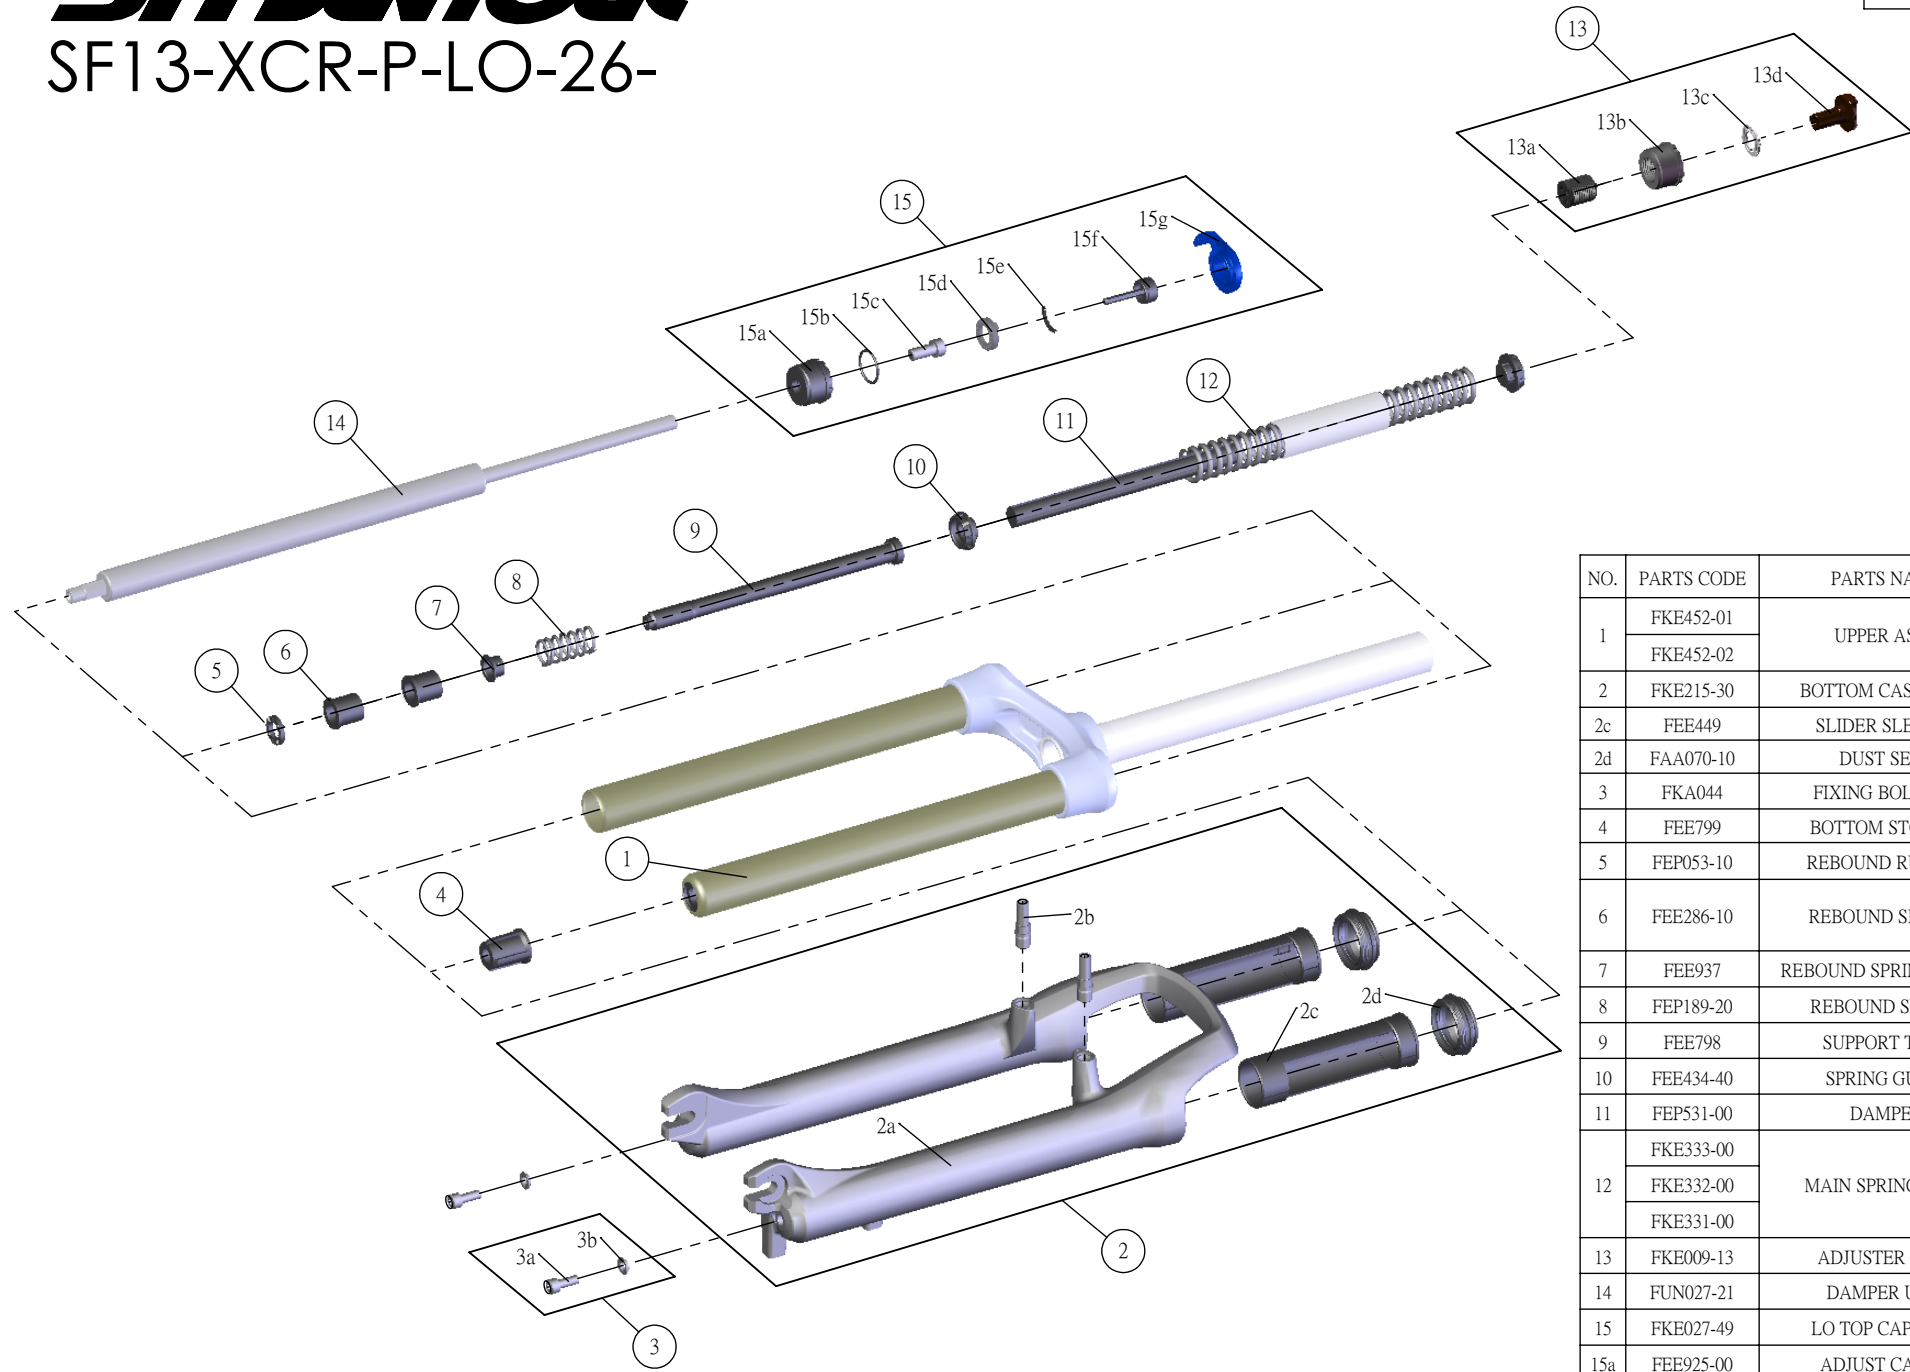

SUNTOUR

SF13-XCR-P-LO-26-

Date	2013.07.11	Version	1
Amended			

NO.	PARTS CODE	PARTS NAME	80	100	120	QT
1	FKE452-01	UPPER ASSY			*	1
	FKE452-02		*	*		1
2	FKE215-30	BOTTOM CASE ASSY	*	*	*	1
2c	FEE449	SLIDER SLEEVES	*	*	*	2
2d	FAA070-10	DUST SEAL	*	*	*	2
3	FKA044	FIXING BOLT SET	*	*	*	2
4	FEE799	BOTTOM STOPPER	*	*	*	1
5	FEP053-10	REBOUND RUBBER	*	*	*	1
			*			2
6	FEE286-10	REBOUND SPACER		*		1
7	FEE937	REBOUND SPRING GUIDE	*	*	*	1
8	FEP189-20	REBOUND SPRING	*	*	*	1
9	FEE798	SUPPORT TUBE	*	*	*	1
10	FEE434-40	SPRING GUIDE	*	*	*	2
11	FEP531-00	DAMPER	*	*	*	1
12	FKE333-00	MAIN SPRING ASSY	*			1
	FKE332-00			*		1
	FKE331-00				*	1
13	FKE009-13	ADJUSTER ASSY	*	*	*	1
14	FUN027-21	DAMPER UNIT	*	*	*	1
15	FKE027-49	LO TOP CAP ASSY	*	*	*	1
15a	FEE925-00	ADJUST CAP LO	*	*	*	1
15f	FKA066	ADJUST CORE ASSY	*	*	*	1
15g	FEE938	LOCKOUT KNOB	*	*	*	1