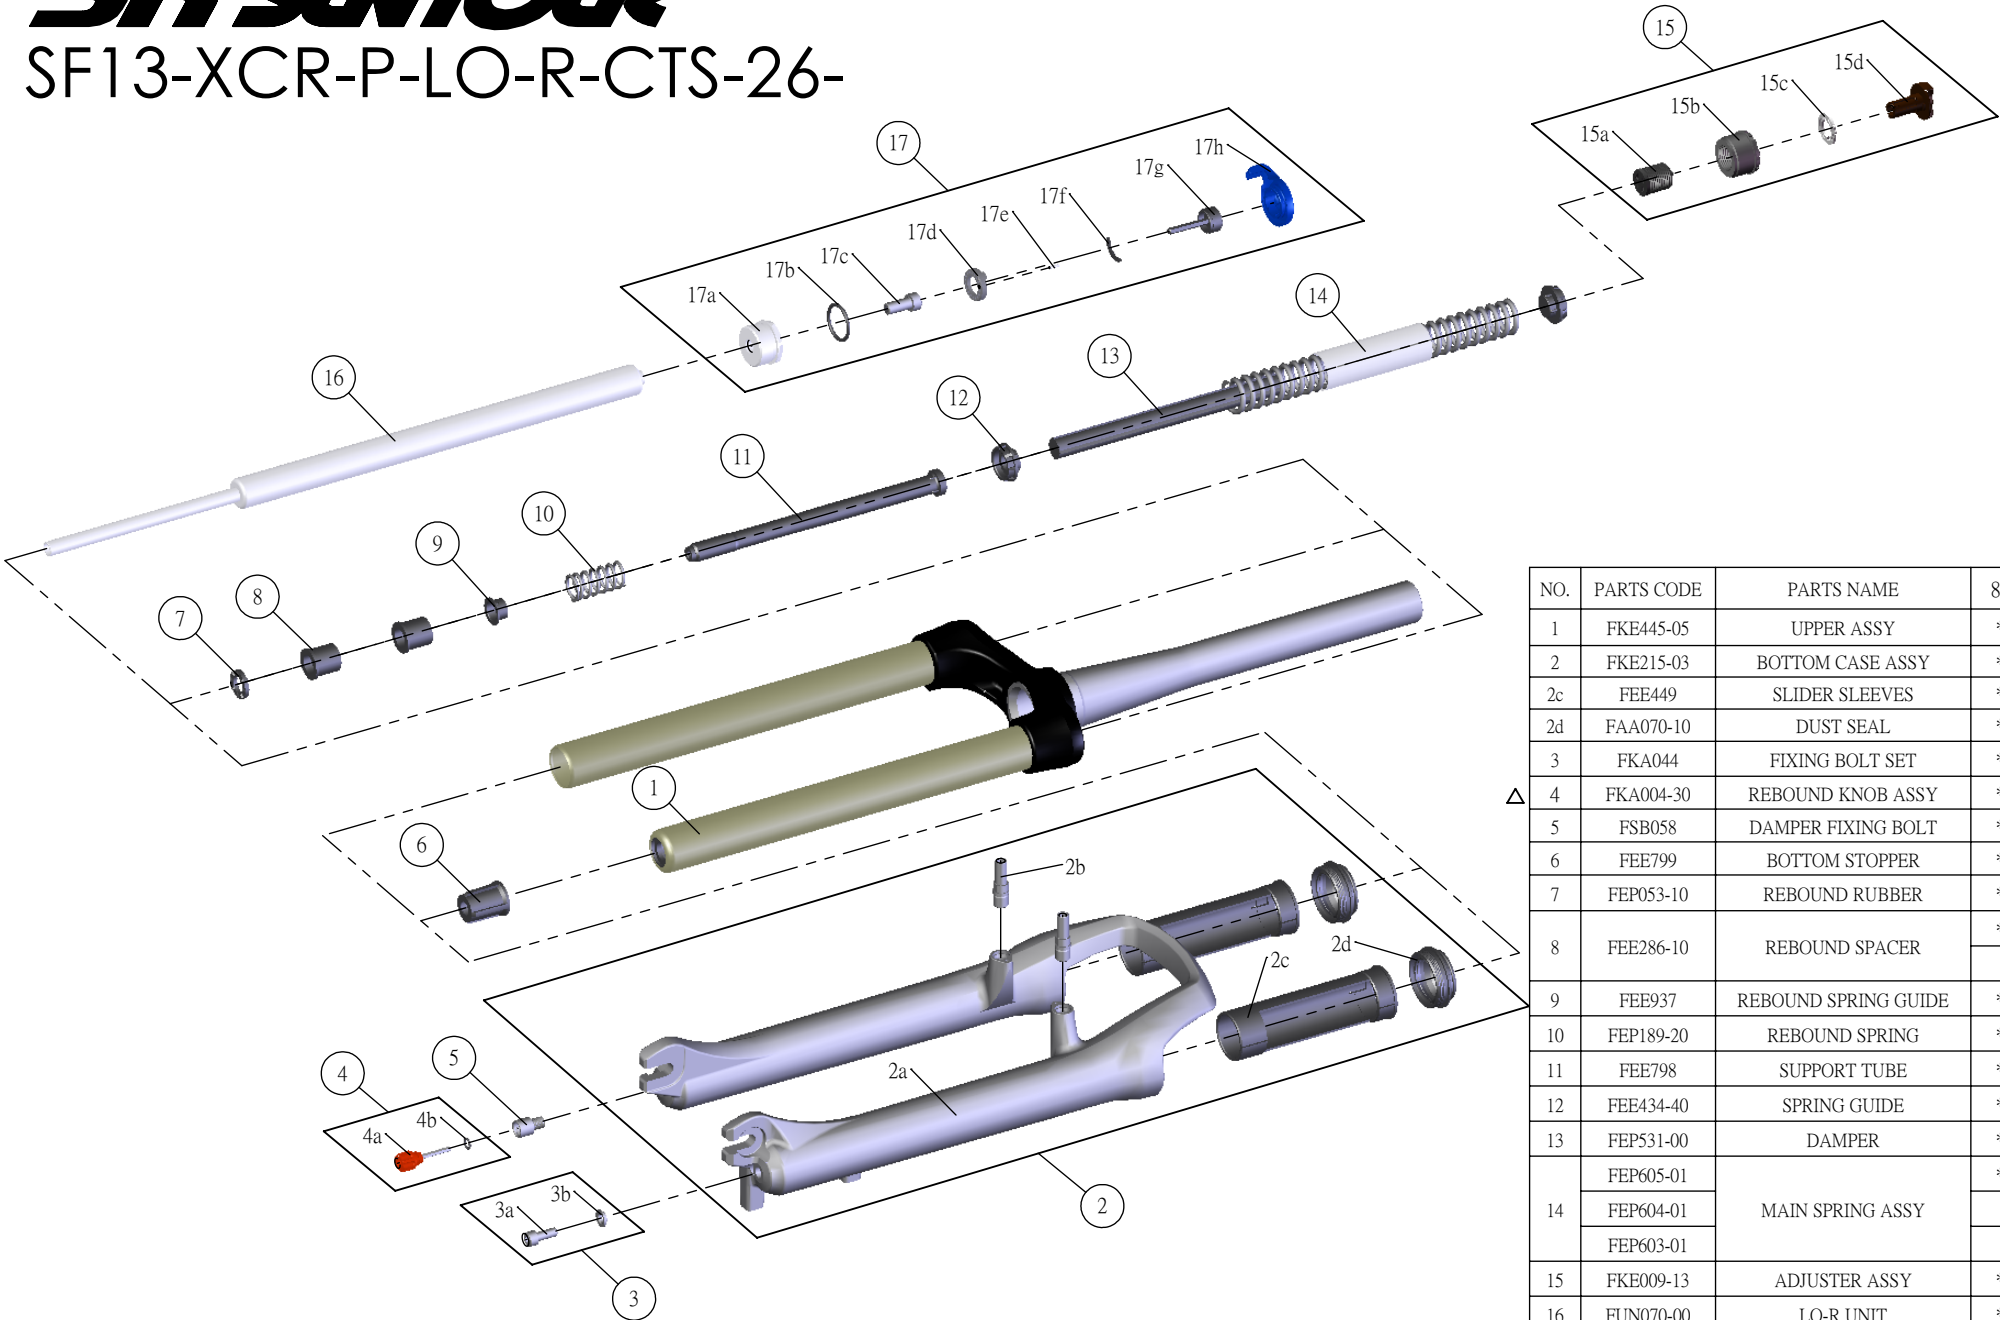

SR SUNTOUR

SF13-XCR-P-LO-R-CTS-26-

Date	2013.01.02	Version	3
Amended	2014.03.19		

NO.	PARTS CODE	PARTS NAME	80	100	120	QT
1	FKE445-05	UPPER ASSY	*	*	*	1
2	FKE215-03	BOTTOM CASE ASSY	*	*	*	1
2c	FEE449	SLIDER SLEEVES	*	*	*	2
2d	FAA070-10	DUST SEAL	*	*	*	2
3	FKA044	FIXING BOLT SET	*	*	*	1
△ 4	FKA004-30	REBOUND KNOB ASSY	*	*	*	1
5	FSB058	DAMPER FIXING BOLT	*	*	*	1
6	FEE799	BOTTOM STOPPER	*	*	*	1
7	FEP053-10	REBOUND RUBBER	*	*	*	1
8	FEE286-10	REBOUND SPACER	*	*	*	2
9	FEE937	REBOUND SPRING GUIDE	*	*	*	1
10	FEP189-20	REBOUND SPRING	*	*	*	1
11	FEE798	SUPPORT TUBE	*	*	*	1
12	FEE434-40	SPRING GUIDE	*	*	*	2
13	FEP531-00	DAMPER	*	*	*	1
14	FEP605-01	MAIN SPRING ASSY	*			1
	FEP604-01			*		1
	FEP603-01				*	1
15	FKE009-13	ADJUSTER ASSY	*	*	*	1
16	FUN070-00	LO-R UNIT	*	*	*	1
17	FKE027-59	LO TOP CAP ASSY	*	*	*	1
17a	FEE260-60	ADJUST CAP LO	*	*	*	1
17g	FKA066	ADJUST CORE ASSY	*	*	*	1
17h	FEE938	LOCKOUT KNOB	*	*	*	1