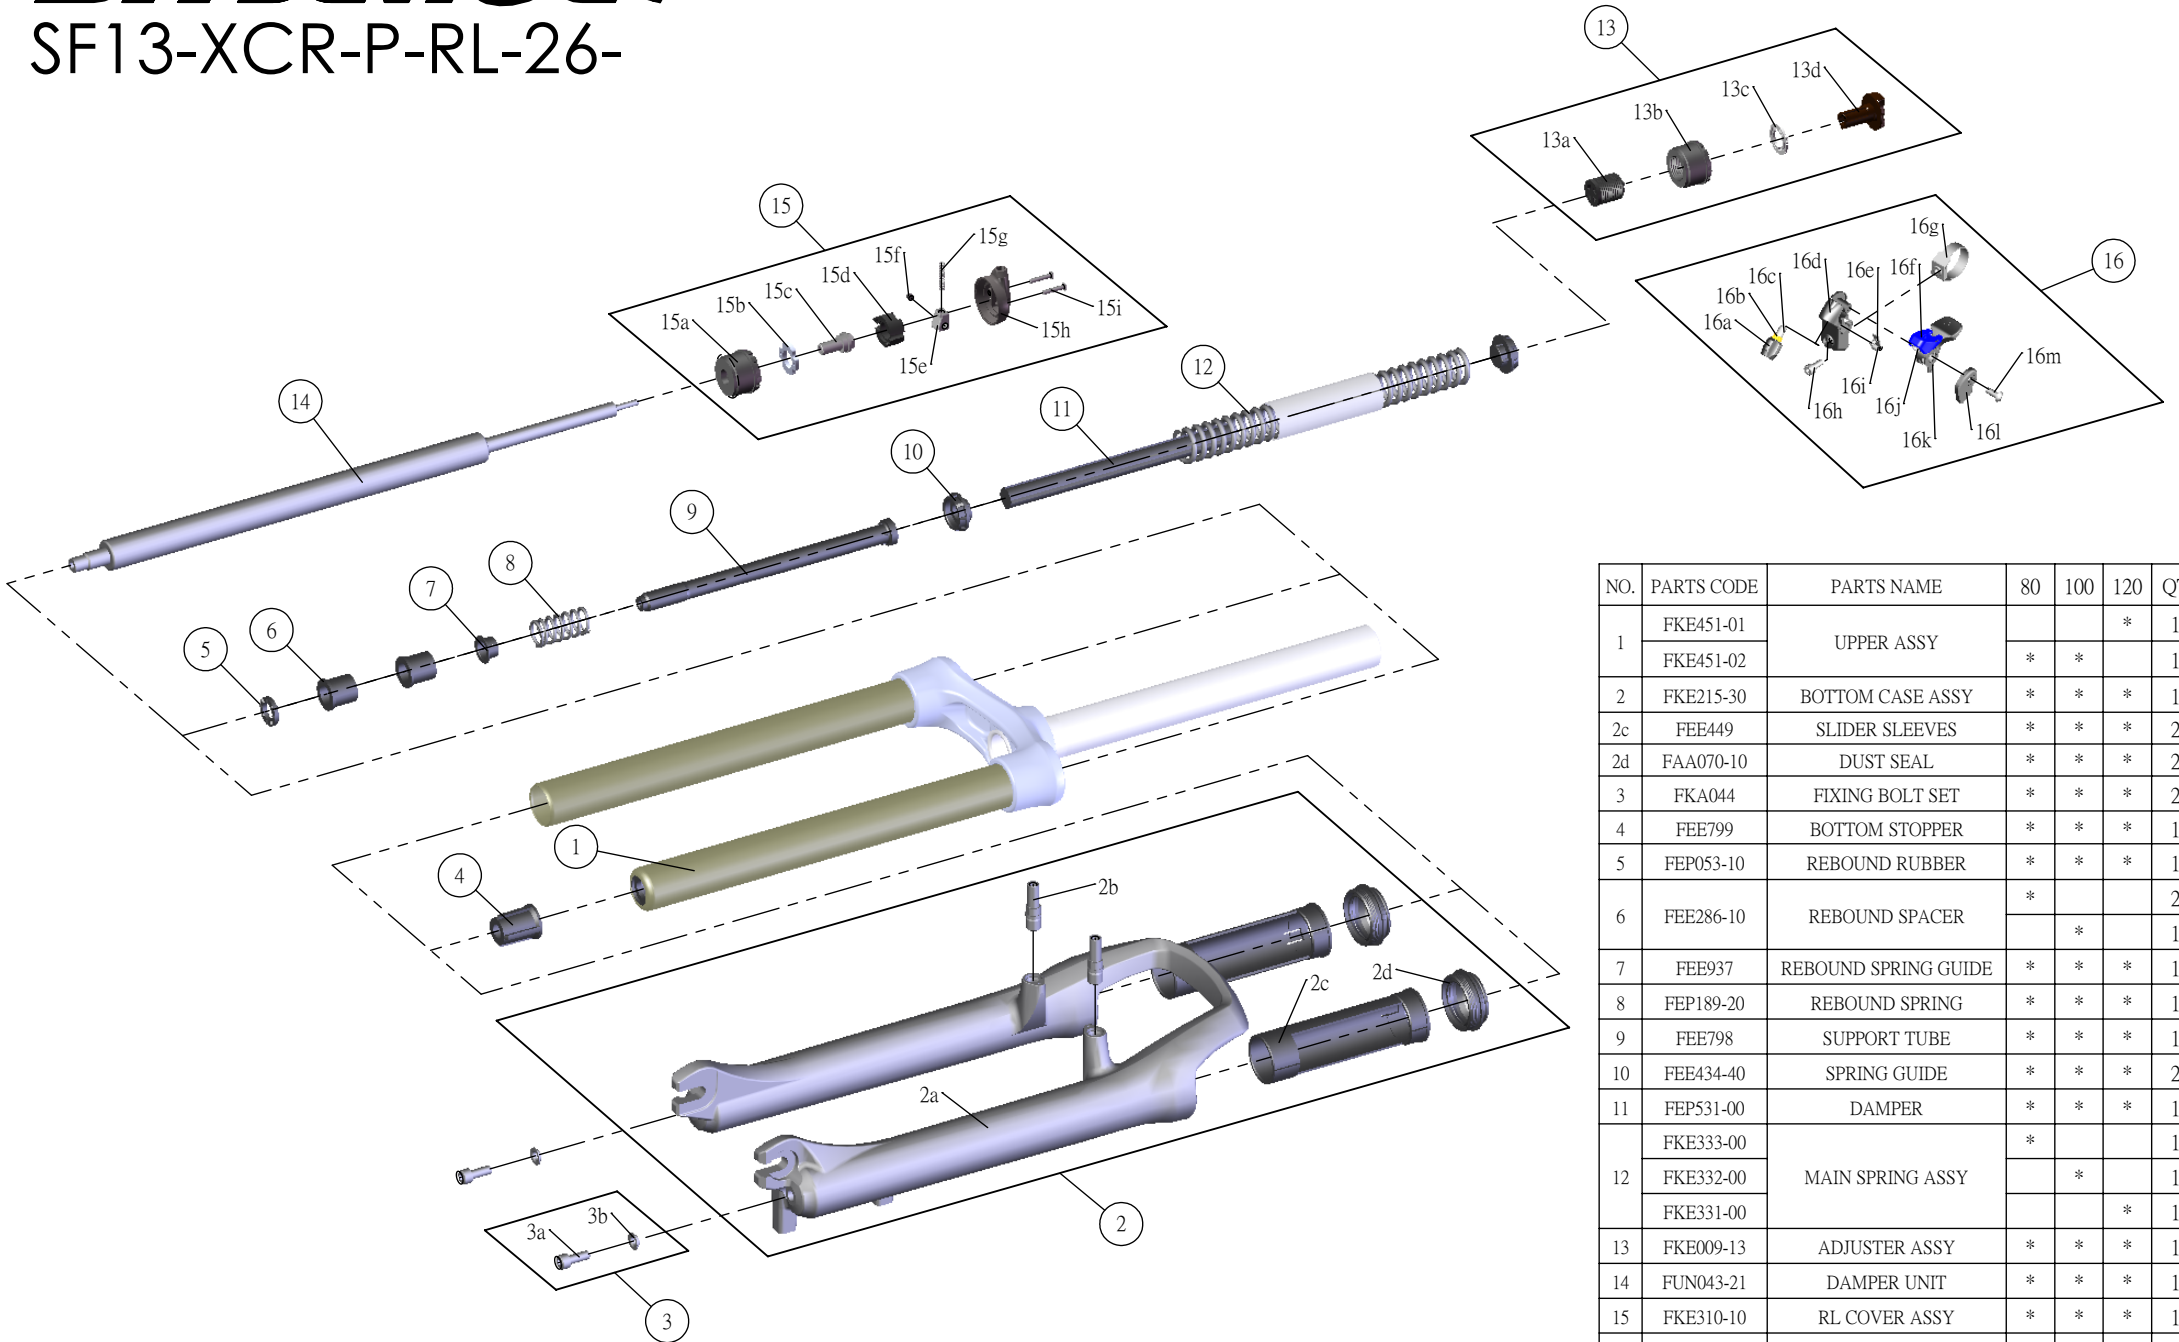

SR SUNTOUR

SF13-XCR-P-RL-26-

Date	2013.07.11	Version	1
Amended			

NO.	PARTS CODE	PARTS NAME	80	100	120	QT
1	FKE451-01	UPPER ASSY			*	1
	FKE451-02		*	*		1
2	FKE215-30	BOTTOM CASE ASSY	*	*	*	1
2c	FEE449	SLIDER SLEEVES	*	*	*	2
2d	FAA070-10	DUST SEAL	*	*	*	2
3	FKA044	FIXING BOLT SET	*	*	*	2
4	FEE799	BOTTOM STOPPER	*	*	*	1
5	FEP053-10	REBOUND RUBBER	*	*	*	1
6	FEE286-10	REBOUND SPACER	*			2
				*		1
7	FEE937	REBOUND SPRING GUIDE	*	*	*	1
8	FEP189-20	REBOUND SPRING	*	*	*	1
9	FEE798	SUPPORT TUBE	*	*	*	1
10	FEE434-40	SPRING GUIDE	*	*	*	2
11	FEP531-00	DAMPER	*	*	*	1
12	FKE333-00	MAIN SPRING ASSY	*			1
	FKE332-00			*		1
	FKE331-00				*	1
13	FKE009-13	ADJUSTER ASSY	*	*	*	1
14	FUN043-21	DAMPER UNIT	*	*	*	1
15	FKE310-10	RL COVER ASSY	*	*	*	1
15a	FEE926-00	ADJUST CAP RL	*	*	*	1
15h	FEE939	RL COVER	*	*	*	1
16	SL9SC-RLO	REMOTE LEVER ASSY	*	*	*	1